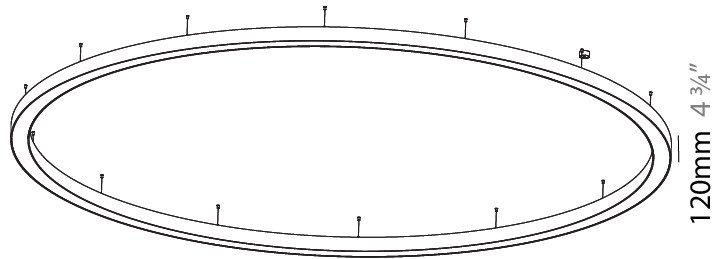

GENERAL

Series: Glorious
Subseries: Glorious
Brand: Prolicht
Division: Architectural
Mounting Type: Suspension
Mounting Location: Ceiling
Subcategory: Ambient

PHYSICAL

Shape: Round
Diameter (mm): 5400
Diameter (in): 212 ⁵/₈
Depth (mm): 120
Depth (in): 4 ³/₄
Max. Overall Height (mm): 2120
Max. Overall Height (in): 83 ⁷/₁₆
Light Distribution: Direct
Weight (kg): 69.5
Weight (lbs): 152.9
Diffuser: PMMA - Opal or Micro-Prism
Fixture Finish: [SSR / BKV / CWI / CRY / HAB / LAG / UFT / ITA / RUA / RUR / MIC / FTG / MYG / TWT / LOD / PUS / FRO / FUP / KIA / POP / BLS / SPG / MEY / GOH / GUM / CHC / COM / ABZ / JAG / OBR / MOS / ROR](#)
Fixture Material: Aluminum

ELECTRICAL

Lamp Type: LED (Zhaga Standard)
Input Wattage (W): 280
Total Output Wattage (W): 224 / 179.2 (3500K)
Dimming: [Non-Dimming / Phase Dimming (120Vac only) / 0-10V Dimming](#)
Driver Included: Yes
Driver Location: Integrated
Driver Type: Constant Current
Driver Class: Class 2
Input Voltage (V): 120 - 277
Constant Current (MA): 350 / 1400 (3500K)

LED

[Color Temperature (°K): 3000 / 3500 / 4000](#)
Max. Delivered Lumen (lm): 25840 / 26754 / 27300
CRI: >80 CRI
Efficiency (%): 65
Lamp Life (hrs): 50000

OPTICAL

RATINGS AND CERTIFICATIONS

Certified By: Certified for North American Standards
IP rating: IP20

5100mm 200 ¹³/₁₆"

5400mm 212 ⁵/₈"