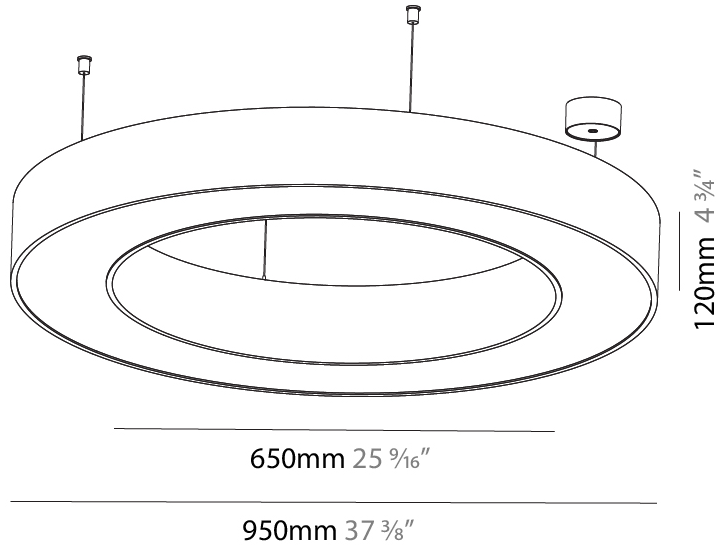

GENERAL

Series: Glorious
Subseries: Glorious
Brand: Prolicht
Division: Architectural
Mounting Type: Suspension
Mounting Location: Ceiling
Subcategory: Ambient

PHYSICAL

Shape: Round
Diameter (mm): 950
Diameter (in): 37 ³/₈
Height (mm): 120
Height (in): 4 ³/₄
Max. Overall Height (mm): 2120
Max. Overall Height (in): 83 ⁷/₁₆
Light Distribution: Direct / Indirect
Weight (kg): 10.395
Weight (lbs): 22.92
Diffuser: [PMMA - Opal or Micro-Prism](#)
Fixture Finish: [SSR / BKV / CWI / CRY / HAB / LAG / UFT / ITA / RUA / RUR / MIC / FTG / MYG / TWT / LOD / PUS / FRO / FUP / KIA / POP / BLS / SPG / MEY / GOH / GUM / CHC / COM / ABZ / JAG / OBR / MOS / ROR](#)
Fixture Material: Aluminum

ELECTRICAL

Lamp Type: LED (Zhaga Standard)
Input Wattage (W): 58.5
Total Output Wattage (W): 52 / 41.6 (3500K)
Dimming: [Non-Dimming / Phase Dimming (120Vac only) / 0-10V Dimming](#)
Driver Included: Yes
Driver Location: Integrated
Driver Type: Constant Current
Driver Class: Class 2
Input Voltage (V): 120 - 277
Constant Current (MA): 350 / 900/400 (3500K)

LED

[Color Temperature (°K): 3000 / 3500 / 4000](#)
Max. Delivered Lumen (lm): 4150 / 4302 / 4390 Direct / 1850/ 1911 / 150
CRI: >80 CRI
Efficiency (%): 69
Lamp Life (hrs): 50000

OPTICAL

RATINGS AND CERTIFICATIONS

Certified By: Certified for North American Standards
IP rating: IP20

PROJECT _____
TYPE _____
SPECIFIER _____
QUANTITY _____
DATE _____