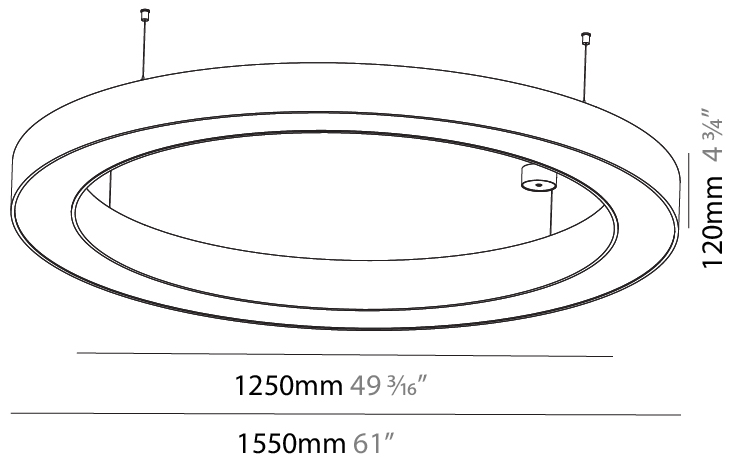

GENERAL

Series: Glorious
Subseries: Glorious
Brand: Prolicht
Division: Architectural
Mounting Type: Suspension
Mounting Location: Ceiling
Subcategory: Ambient

PHYSICAL

Shape: Round
Diameter (mm): 1550
Diameter (in): 61
Height (mm): 120
Height (in): 4 3/4
Max. Overall Height (mm): 2120
Max. Overall Height (in): 83 7/16
Light Distribution: Direct
Weight (kg): 16.737
Weight (lbs): 36.82
Diffuser: PMMA - Opal or Micro-Prism
Fixture Finish: SSR / BKV / CWI / CRY / HAB / LAG / UFT / ITA / RUA / RUR / MIC / FTG / MYG / TWT / LOD / PUS / FRO / FUP / KIA / POP / BLS / SPG / MEY / GOH / GUM / CHC / COM / ABZ / JAG / OBR / MOS / ROR
Fixture Material: Aluminum

ELECTRICAL

Lamp Type: LED (Zhaga Standard)
Input Wattage (W): 75
Total Output Wattage (W): 60 / 48 (3500K)
Dimming: Non-Dimming / Phase Dimming (120Vac only) / 0-10V Dimming
Driver Included: Yes
Driver Location: Integrated
Driver Type: Constant Current
Driver Class: Class 2
Input Voltage (V): 120 - 277
Constant Current (MA): 350 / 700/800 (3500K)

LED

Color Temperature (°K): 3000 / 3500 / 4000
Max. Delivered Lumen (lm): 6920 / 7164 / 7310
CRI: >80 CRI
Efficiency (%): 0.65
Lamp Life (hrs): 50000

OPTICAL

RATINGS AND CERTIFICATIONS

Certified By: Certified for North American Standards
IP rating: IP20