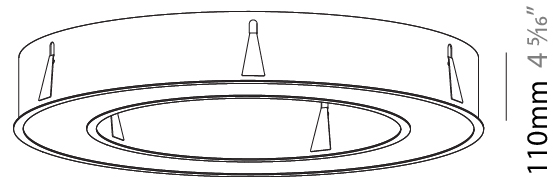

GENERAL

Series: Glorious
Subseries: Glorious
Brand: Prolicht
Division: Architectural
Mounting Type: Recessed
Mounting Location: Ceiling
Subcategory: Ambient

PHYSICAL

Shape: Round
Diameter (mm): 970
Diameter (in): 38 ³/₁₆
Height (mm): 110
Height (in): 4 ⁵/₁₆
Min. Recessing Depth (mm): 120
Min. Recessing Depth (in): 4 ³/₄
Light Distribution: Direct
Weight (kg): 11.164
Weight (lbs): 24.61
Diffuser: PMMA - Opal or Micro-Prism
Fixture Finish: SSR / BKV / CWI / CRY / HAB / LAG / UFT / ITA / RUA / RUR / MIC / FTG / MYG / TWT / LOD / PUS / FRO / FUP / KIA / POP / BLS / SPG / MEY / GOH / GUM / CHC / COM / ABZ / JAG / OBR / MOS / ROR
Fixture Material: Aluminum
Cut-out Measurements: 960mm / 37 13/16" x 640mm / 25 3/16"

ELECTRICAL

Lamp Type: LED (Zhaga Standard)
Input Wattage (W): 45
Total Output Wattage (W): 36 / 28.8 (3500K)
Dimming: 0-10V Dimming / Phase Dimming (120Vac Only)
Driver Included: Yes
Driver Location: Integrated
Driver Type: Constant Current - 120 / 277Vac
Driver Class: Class 2
Input Voltage (V): 120 - 277
Constant Current (MA): 350 / 900 (3500K)

LED

Color Temperature (°K): 3000 / 3500 / 4000
Max. Delivered Lumen (lm): 4150 / 4302 / 4390
CRI: >80 CRI
Efficiency (%): 65
Lamp Life (hrs): 50000

OPTICAL

RATINGS AND CERTIFICATIONS

Certified By: Certified for North American Standards
IP rating: IP20

Ø 628mm 24 3/4"

Ø 970mm 38 3/16 "

960mm x 640mm
37 13/16" x 25 3/16"

120mm
4 3/4"

10 - 15mm
3/8" - 9/16"