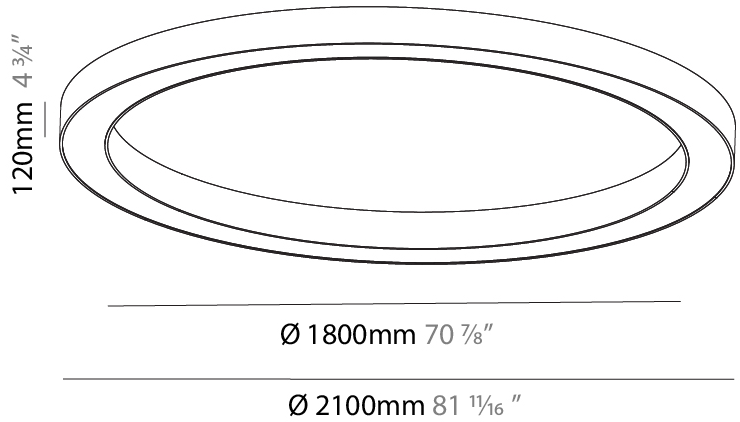

1. To build a product code in our configurator select the specify button on the base model # product page
2. To build a manual product code on this datasheet choose from the options listed below in blue font and add the suffix to the base model #

GENERAL

Series: Glorious
Subseries: Glorious
Brand: Prolicht
Division: Architectural
Mounting Type: Surface
Mounting Location: Ceiling
Subcategory: Ambient

PHYSICAL

Shape: Round
Diameter (mm): 2100
Diameter (in): 82 11/16
Height (mm): 120
Height (in): 4 3/4
Light Distribution: Direct
Weight (kg): 25.133
Weight (lbs): 55.29
Diffuser: PMMA - Opal
Fixture Finish: SSR / BKV / CWI / CRY / HAB / LAG / UFT / ITA / RUA / RUR / MIC / FTG / MYG / TWT / LOD / PUS / FRO / FUP / KIA / POP / BLS / SPG / MEY / GOH / GUM / CHC / COM / ABZ / JAG / OBR / MOS / ROR
Fixture Material: Aluminum

ELECTRICAL

Lamp Type: LED (Zhaga Standard)
Input Wattage (W): 101
Total Output Wattage (W): 84 / 67.2 (3500K)
Dimming: Non-Dimming / Phase Dimming (120Vac only) / 0-10V Dimming
Driver Included: Yes
Driver Location: Integrated
Driver Type: Constant Current - 120 / 277Vac
Driver Class: Class 2
Input Voltage (V): 120 - 277
Constant Current (mA): 350 / 700 (3500K)

LED

Color Temperature (°K): 3000 / 3500 / 4000
Max. Delivered Lumen (lm): 9690 / 10035 / 10240
CRI: >80 CRI
Efficiency (%): 65
Lamp Life (hrs): 50000

OPTICAL

RATINGS AND CERTIFICATIONS

Certified By: Certified for North American Standards
IP rating: IP20