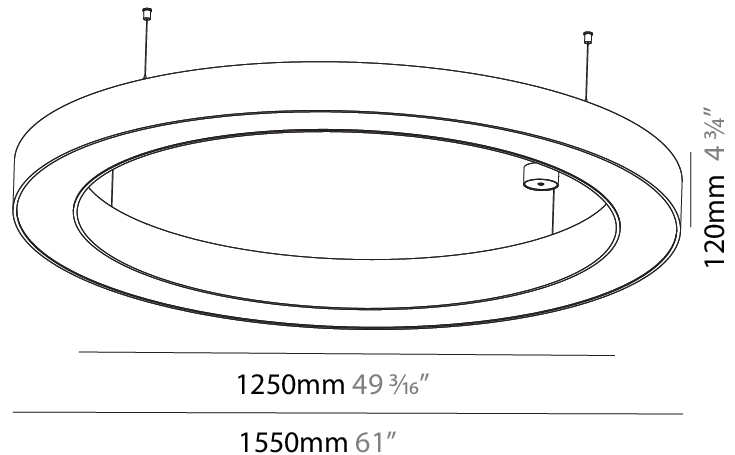

GENERAL

Series: Glorious
Subseries: Glorious
Brand: Prolight
Division: Architectural
Mounting Type: Suspension
Mounting Location: Ceiling
Subcategory: Ambient

PHYSICAL

Shape: Round
Diameter (mm): 1550
Diameter (in): 61
Height (mm): 120
Height (in): 4 ¾
Max. Overall Height (mm): 2120
Max. Overall Height (in): 83 7/16
Light Distribution: Direct / Indirect
Weight (kg): 16.737
Weight (lbs): 36.90
Diffuser: PMMA - Opal or Micro-Prism
Fixture Finish: SSR / BKV / CWI / CRY / HAB / LAG / UFT / ITA / RUA / RUR / MIC / FTG / MYG / TWT / LOD / PUS / FRO / FUP / KIA / POP / BLS / SPG / MEY / GOH / GUM / CHC / COM / ABZ / JAG / OBR / MOS / ROR
Fixture Material: Aluminum

ELECTRICAL

Lamp Type: LED (Zhaga Standard)
Input Wattage (W): 110
Total Output Wattage (W): 88 / 70.4 (3500K)
Dimming: Non-Dimming / Phase Dimming (120Vac only) / 0-10V Dimming
Driver Included: Yes
Driver Location: Integrated
Driver Type: Constant Current - 120 / 277Vac
Driver Class: Class 2
Input Voltage (V): 120 - 277
Constant Current (MA): 350 / 700/800 (3500K)

LED

Color Temperature (°K): 3000 / 3500 / 4000
Max. Delivered Lumen (lm): 6920 / 7164 / 7310 Direct / 4530 / 4938 / 4790 Indirect
CRI: >80 CRI
Efficiency (%): 68
Lamp Life (hrs): 50000

OPTICAL

RATINGS AND CERTIFICATIONS

Certified By: Certified for North American Standards
IP rating: IP20