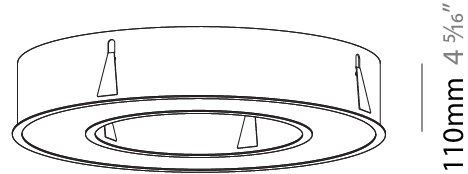

GENERAL

Series: Glorious
Subseries: Glorious
Brand: Prolicht
Division: Architectural
Mounting Type: Recessed
Mounting Location: Ceiling
Subcategory: Ambient

PHYSICAL

Shape: Round
Diameter (mm): 770
Diameter (in): 30 ⁵/₁₆
Height (mm): 110
Height (in): 4 ⁵/₁₆
Min. Recessing Depth (mm): 120
Min. Recessing Depth (in): 4 ³/₄
Light Distribution: Direct
Weight (kg): 9.285
Weight (lbs): 20.47
Diffuser: PMMA - Opal or Micro-Prism
Fixture Finish: SSR / BKV / CWI / CRY / HAB / LAG / UFT / ITA / RUA / RUR / MIC / FTG / MYG / TWT / LOD / PUS / FRO / FUP / KIA / POP / BLS / SPG / MEY / GOH / GUM / CHC / COM / ABZ / JAG / OBR / MOS / ROR
Fixture Material: Aluminum
Cut-out Measurements: 760mm / 29 15/16" x 440mm / 17 5/16"

ELECTRICAL

Lamp Type: LED (Zhaga Standard)
Input Wattage (W): 30
Total Output Wattage (W): 24 / 19.2 (3500K)
Dimming: Non-Dimming / Phase Dimming (120Vac only) / 0-10V Dimming
Driver Included: Yes
Driver Location: Integrated
Driver Type: Constant Current - 120 / 277Vac
Driver Class: Class 2
Input Voltage (V): 120 - 277
Constant Current (MA): 350 / 600 (3500K)

LED

Color Temperature (°K): 3000 / 3500 / 4000
Max. Delivered Lumen (lm): 2770 / 2862 / 2920
CRI: >80 CRI
Efficiency (%): 65
Lamp Life (hrs): 50000

OPTICAL

RATINGS AND CERTIFICATIONS

Certified By: Certified for North American Standards
IP rating: IP20

Ø 428mm 16 ⁷/₈"

Ø 770mm 30 ⁵/₁₆"

110mm 4 ⁵/₁₆"

760mm x 440mm
29 ¹⁵/₁₆" x 17 ⁵/₁₆"

120mm
4 ³/₄"

10 - 15mm
³/₈" - ⁹/₁₆"