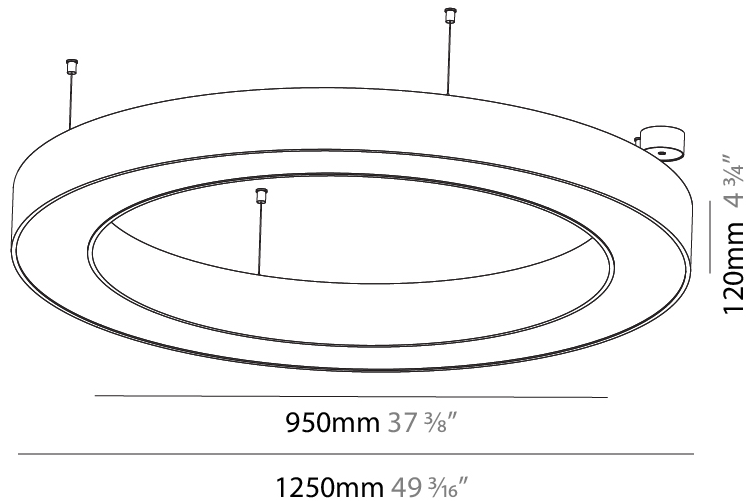

GENERAL

Series: Glorious
Subseries: Glorious
Brand: Prolicht
Division: Architectural
Mounting Type: Suspension
Mounting Location: Ceiling
Subcategory: Ambient

PHYSICAL

Shape: Round
Diameter (mm): 1250
Diameter (in): 49 ³/₁₆
Height (mm): 120
Height (in): 4 ³/₄
Max. Overall Height (mm): 2120
Max. Overall Height (in): 83 ⁷/₁₆
Light Distribution: Direct / Indirect
Weight (kg): 13.475
Weight (lbs): 29.70
Diffuser: [PMMA - Opal or Micro-Prism](#)
Fixture Finish: [SSR / BKV / CWI / CRY / HAB / LAG / UFT / ITA / RUA / RUR / MIC / FTG / MYG / TWT / LOD / PUS / FRO / FUP / KIA / POP / BLS / SPG / MEY / GOH / GUM / CHC / COM / ABZ / JAG / OBR / MOS / ROR](#)
Fixture Material: Aluminum

ELECTRICAL

Lamp Type: LED (Zhaga Standard)
Input Wattage (W): 90
Total Output Wattage (W): 72 / 57.6 (3500K)
Dimming: [Non-Dimming / Phase Dimming (120Vac only) / 0-10V Dimming](#)
Driver Included: Yes
Driver Location: Integrated
Driver Type: Constant Current
Driver Class: Class 2
Input Voltage (V): 120 - 277
Constant Current (MA): 350 / 1200/600 (3500K)

LED

[Color Temperature (°K): 3000 / 3500 / 4000](#)
Max. Delivered Lumen (lm): 5540 / 5733 / 5850 Direct / 3830 / 3969 / 4050 Indirect
CRI: >80 CRI
Efficiency (%): 68
Lamp Life (hrs): 50000

OPTICAL

RATINGS AND CERTIFICATIONS

Certified By: Certified for North American Standards
IP rating: IP20