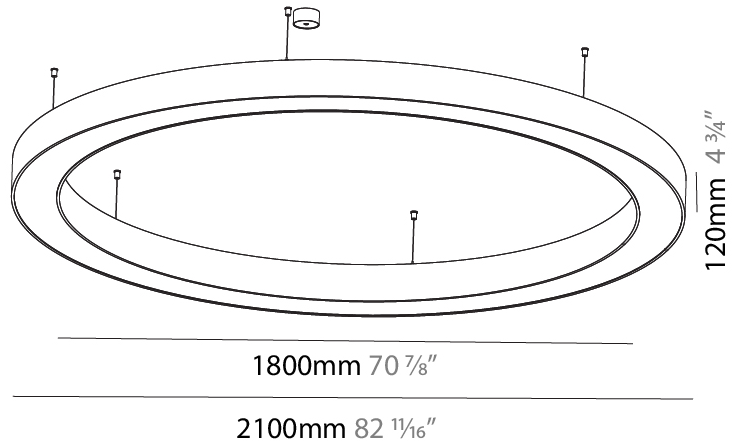

GENERAL

Series: Glorious
Subseries: Glorious
Brand: Prolight
Division: Architectural
Mounting Type: Suspension
Mounting Location: Ceiling
Subcategory: Ambient

PHYSICAL

Shape: Round
Diameter (mm): 2100
Diameter (in): 82 11/16
Height (mm): 120
Height (in): 4 3/4
Max. Overall Height (mm): 2120
Max. Overall Height (in): 83 7/16
Light Distribution: Direct / Indirect
Weight (kg): 26.817
Weight (lbs): 59.12
Diffuser: PMMA - Opal
Fixture Finish: SSR / BKV / CWI / CRY / HAB / LAG / UFT / ITA / RUA / RUR / MIC / FTG / MYG / TWT / LOD / PUS / FRO / FUP / KIA / POP / BLS / SPG / MEY / GOH / GUM / CHC / COM / ABZ / JAG / OBR / MOS / ROR
Fixture Material: Aluminum

ELECTRICAL

Lamp Type: LED (Zhaga Standard)
Input Wattage (W): 165
Total Output Wattage (W): 132 / 105.6 (3500K)
Dimming: Non-Dimming / Phase Dimming (120Vac only) / 0-10V Dimming
Driver Included: Yes
Driver Location: Integrated
Driver Type: Constant Current - 120 / 277Vac
Driver Class: Class 2
Input Voltage (V): 120 - 277
Constant Current (MA): 350 / 700/600 (3500K)

LED

Color Temperature (°K): 3000 / 3500 / 4000
Max. Delivered Lumen (lm): 9690 / 10035 / 10240 Direct / 7670 / 7938 / 8100 Indirect
CRI: >80 CRI
Efficiency (%): 70
Lamp Life (hrs): 50000

OPTICAL

RATINGS AND CERTIFICATIONS

Certified By: Certified for North American Standards
IP rating: IP20

PROJECT
TYPE
SPECIFIER
QUANTITY
DATE