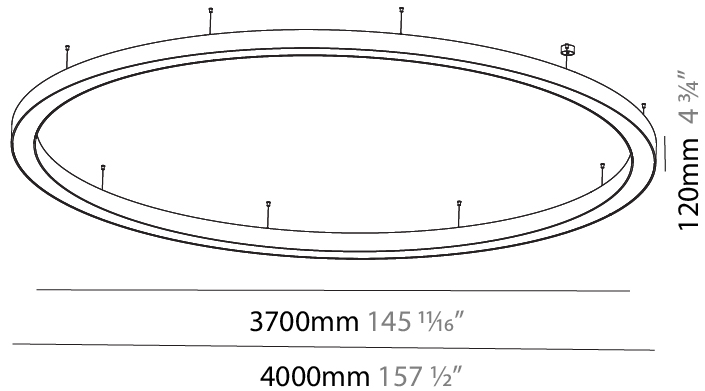

GENERAL

Series: Glorious
Subseries: Glorious
Brand: Prolight
Division: Architectural
Mounting Type: Suspension
Mounting Location: Ceiling
Subcategory: Ambient

PHYSICAL

Shape: Round
Diameter (mm): 4000
Diameter (in): 157 1/2
Depth (mm): 120
Depth (in): 4 3/4
Max. Overall Height (mm): 2120
Max. Overall Height (in): 83 7/16
Light Distribution: Direct / Indirect
Weight (kg): 53.026
Weight (lbs): 116.66
Diffuser: PMMA - Opal or Micro-Prism
Fixture Finish: SSR / BKV / CWI / CRY / HAB / UFT / ITA / RUA / FTG / MYG / LOD / PUS / FRO / FUP / KIA / POP / BLS / SPG / MEY / GOH / GUM / CHC / COM / ABZ / JAG / OBR / MOS / ROR
Fixture Material: Aluminum

ELECTRICAL

Lamp Type: LED (Zhaga Standard)
Input Wattage (W): 300
Total Output Wattage (W): 240 / 192 (3500K)
Dimming: Non-Dimming / Phase Dimming (120Vac only) / 0-10V Dimming
Driver Included: Yes
Driver Location: Integrated
Driver Type: Constant Current - 120 / 277Vac
Driver Class: Class 2
Input Voltage (V): 120 - 277
Constant Current (MA): 350 / 1000 (3500K)

LED

Color Temperature (°K): 3000 / 3500 / 4000
Max. Delivered Lumen (lm): 18460 / 19110 / 19500 Direct / 12780 / 13230 / 13500 Indirect
CRI: >80 CRI
Efficiency (%): 70
Lamp Life (hrs): 50000

OPTICAL

RATINGS AND CERTIFICATIONS

Certified By: Certified for North American Standards
IP rating: IP20

PROJECT
TYPE
SPECIFIER
QUANTITY
DATE