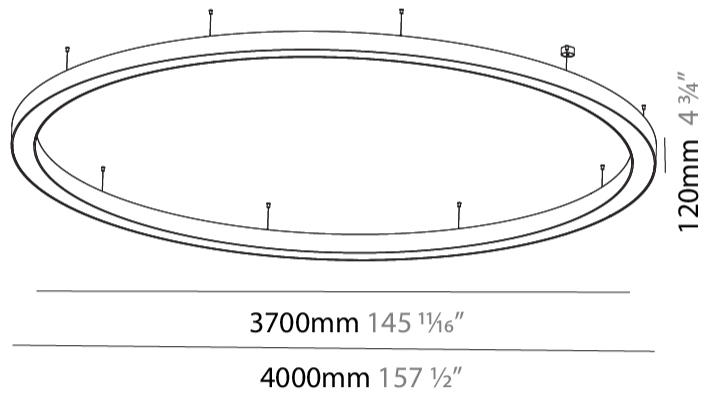

GENERAL

Series: Glorious
Subseries: Glorious
Brand: Prolicht
Division: Architectural
Mounting Type: Suspension
Mounting Location: Ceiling
Subcategory: Ambient

PHYSICAL

Shape: Round
Diameter (mm): 4000
Diameter (in): 157 1/2
Height (mm): 120
Height (in): 4 3/4
Max. Overall Height (mm): 2120
Max. Overall Height (in): 83 7/16
Light Distribution: Direct
Weight (kg): 50.71
Weight (lbs): 111.98
Diffuser: PMMA - Opal or Micro-Prism
Fixture Finish: SSR / BKV / CWI / CRY / HAB / UFT / ITA / RUA / FTG / MYG / LOD / PUS / FRO / FUP / KIA / POP / BLS / SPG / MEY / GOH / GUM / CHC / COM / ABZ / JAG / OBR / MOS / ROR
Fixture Material: Aluminum

ELECTRICAL

Lamp Type: LED (Zhaga Standard)
Input Wattage (W): 200
Total Output Wattage (W): 160 / 128 (3500K)
Dimming: Non-Dimming / Phase Dimming (120Vac only) / 0-10V Dimming
Driver Included: Yes
Driver Location: Integrated
Driver Type: Constant Current
Driver Class: Class 2
Input Voltage (V): 120 - 277
Constant Current (MA): 350 / 1000 (3500K)

LED

Color Temperature (°K): 3000 / 3500 / 4000
Max. Delivered Lumen (lm): 18460 / 19110 / 19500
CRI: >80 CRI
Efficiency (%): 0.65
Lamp Life (hrs): 50000

OPTICAL

RATINGS AND CERTIFICATIONS

Certified By: Certified for North American Standards
IP rating: IP20