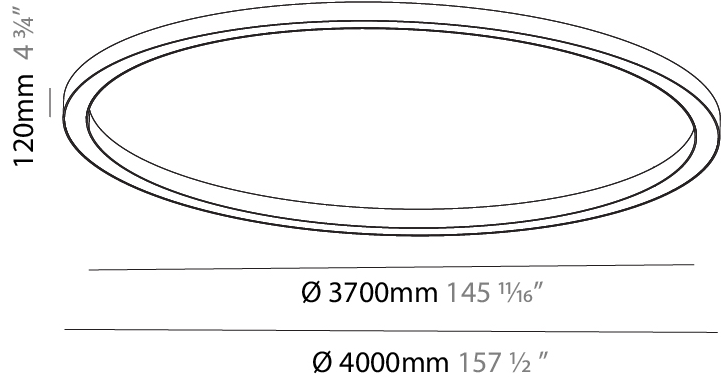

1. To build a product code in our configurator select the specify button on the base model # product page
2. To build a manual product code on this datasheet choose from the options listed below in blue font and add the suffix to the base model #

GENERAL

Series: Glorious
Subseries: Glorious
Brand: Prolicht
Division: Architectural
Mounting Type: Surface
Mounting Location: Ceiling
Subcategory: Ambient

PHYSICAL

Shape: Round
Diameter (mm): 4000
Diameter (in): 157 1/2
Height (mm): 120
Height (in): 4 3/4
Light Distribution: Direct
Weight (kg): 49.661
Weight (lbs): 109.25
Diffuser: PMMA - Opal
Fixture Finish: SSR / BKV / CWI / CRY / HAB / UFT / ITA / RUA / FTG / MYG / LOD / PUS / FRO / FUP / KIA / POP / BLS / SPG / MEY / GOH / GUM / CHC / COM / ABZ / JAG / OBR / MOS / ROR
Fixture Material: Aluminum

ELECTRICAL

Lamp Type: LED (Zhaga Standard)
Input Wattage (W): 200
Total Output Wattage (W): 160 / 128 (3500K)
Dimming: Non-Dimming / Phase Dimming (120Vac only) / 0-10V Dimming
Driver Included: Yes
Driver Location: Integrated
Driver Type: Constant Current - 120 / 277Vac
Driver Class: Class 2
Input Voltage (V): 120 - 277
Constant Current (mA): 350 / 1000 (3500K)

LED

Color Temperature (°K): 3000 / 3500 / 4000
Max. Delivered Lumen (lm): 18460 / 19110 / 19500
CRI: >80 CRI
Efficiency (%): 65
Lamp Life (hrs): 50000

OPTICAL

RATINGS AND CERTIFICATIONS

Certified By: Certified for North American Standards
IP rating: IP20