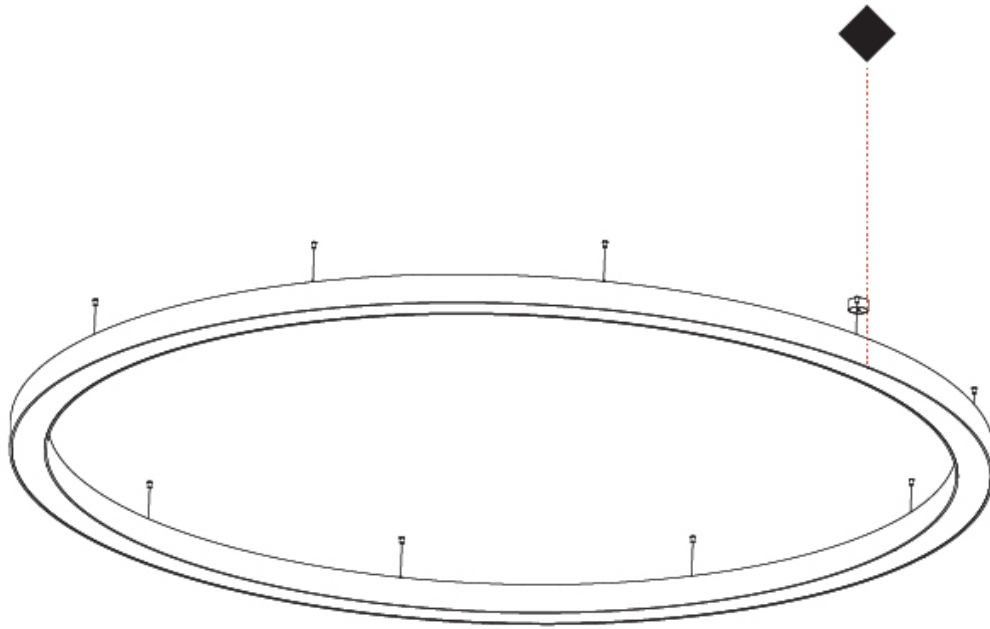

A30545-

PROJECT	_____
TYPE	_____
SPECIFIER	_____
QUANTITY	_____
DATE	_____

A