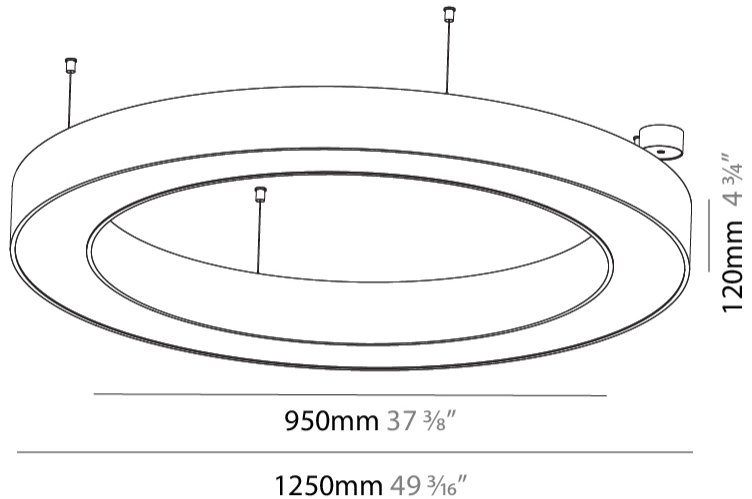

GENERAL

Series: Glorious
Subseries: Glorious
Brand: Prolicht
Division: Architectural
Mounting Type: Suspension
Mounting Location: Ceiling
Subcategory: Ambient

PHYSICAL

Shape: Round
Diameter (mm): 1250
Diameter (in): 49 3/16
Height (mm): 120
Height (in): 4 3/4
Max. Overall Height (mm): 2120
Max. Overall Height (in): 83 7/16
Light Distribution: Direct / Indirect
Weight (kg): 13.475
Weight (lbs): 29.70
Diffuser: [PMMA - Opal or Micro-Prism](#)
Fixture Finish: [SSR / BKV / CWI / CRY / HAB / UFT / ITA / RUA / FTG / MYG / LOD / PUS / FRO / FUP / KIA / POP / BLS / SPG / MEY / GOH / GUM / CHC / COM / ABZ / JAG / OBR / MOS / ROR](#)
Fixture Material: Aluminum

ELECTRICAL

Lamp Type: LED (Zhaga Standard)
Input Wattage (W): 90
Total Output Wattage (W): 72 / 57.6 (3500K)
Dimming: [Non-Dimming / Phase Dimming (120Vac only) / 0-10V Dimming](#)
Driver Included: Yes
Driver Location: Integrated
Driver Type: Constant Current
Driver Class: Class 2
Input Voltage (V): 120 - 277
Constant Current (MA): 350 / 1200/600 (3500K)

LED

Color Temperature (°K): [3000 / 3500 / 4000](#)
Max. Delivered Lumen (lm): 5540 / 5733 / 5850 Direct / 3830 / 3969 / 4050 Indirect
CRI: >80 CRI
Efficiency (%): 68
Lamp Life (hrs): 50000

OPTICAL

RATINGS AND CERTIFICATIONS

Certified By: Certified for North American Standards
IP rating: IP20