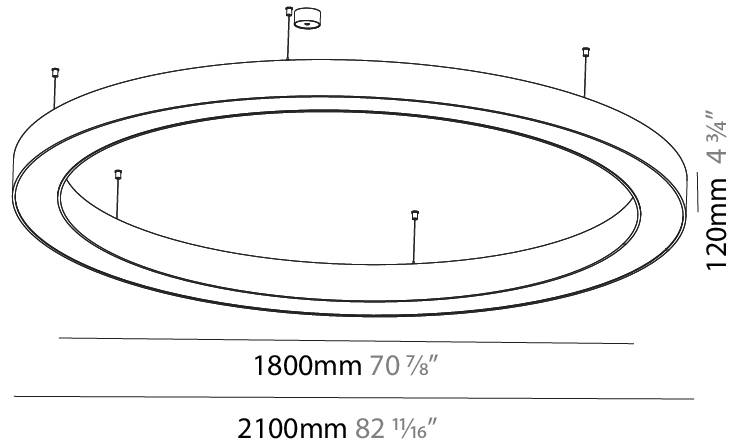

GENERAL

Series: Glorious
Subseries: Glorious
Brand: Prolicht
Division: Architectural
Mounting Type: Suspension
Mounting Location: Ceiling
Subcategory: Ambient

PHYSICAL

Shape: Round
Diameter (mm): 2100
Diameter (in): 82 11/16
Height (mm): 120
Height (in): 4 3/4
Max. Overall Height (mm): 2120
Max. Overall Height (in): 83 7/16
Light Distribution: Direct / Indirect
Weight (kg): 26.817
Weight (lbs): 59.12
Diffuser: PMMA - Opal
Fixture Finish: SSR / BKV / CWI / CRY / HAB / UFT / ITA / RUA / FTG / MYG / LOD / PUS / FRO / FUP / KIA / POP / BLS / SPG / MEY / GOH / GUM / CHC / COM / ABZ / JAG / OBR / MOS / ROR
Fixture Material: Aluminum

ELECTRICAL

Lamp Type: LED (Zhaga Standard)
Input Wattage (W): 165
Total Output Wattage (W): 132 / 105.6 (3500K)
Dimming: Non-Dimming / Phase Dimming (120Vac only) / 0-10V Dimming
Driver Included: Yes
Driver Location: Integrated
Driver Type: Constant Current - 120 / 277Vac
Driver Class: Class 2
Input Voltage (V): 120 - 277
Constant Current (MA): 350 / 700/600 (3500K)

LED

Color Temperature (°K): 3000 / 3500 / 4000
Max. Delivered Lumen (lm): 9690 / 10035 / 10240 Direct / 7670 / 7938 / 8100 Indirect
CRI: >80 CRI
Efficiency (%): 70
Lamp Life (hrs): 50000

OPTICAL

RATINGS AND CERTIFICATIONS

Certified By: Certified for North American Standards
IP rating: IP20