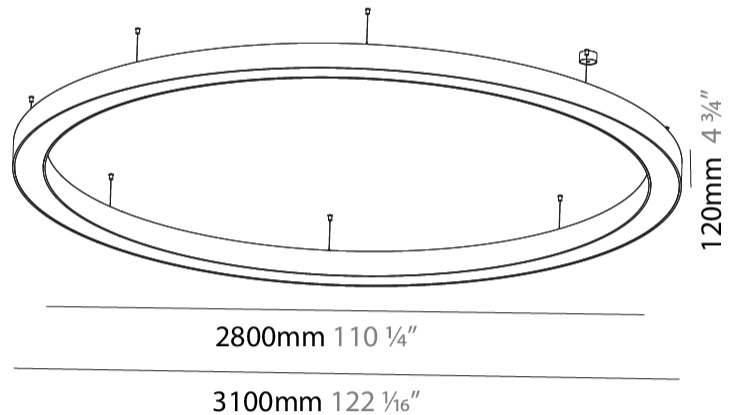

GENERAL

Series: Glorious
Subseries: Glorious
Brand: Prolight
Division: Architectural
Mounting Type: Suspension
Mounting Location: Ceiling
Subcategory: Ambient

PHYSICAL

Shape: Round
Diameter (mm): 3100
Diameter (in): 122 1/16
Depth (mm): 120
Depth (in): 4 3/4
Max. Overall Height (mm): 2120
Max. Overall Height (in): 83 7/16
Light Distribution: Direct / Indirect
Weight (kg): 40.905
Weight (lbs): 90.18
Diffuser: PMMA - Opalor Micro-Prism
Fixture Finish: SSR / BKV / CWI / CRY / HAB / UFT / ITA / RUA / FTG / MYG / LOD / PUS / FRO / FUP / KIA / POP / BLS / SPG / MEY / GOH / GUM / CHC / COM / ABZ / JAG / OBR / MOS / ROR
Fixture Material: Aluminum

ELECTRICAL

Lamp Type: LED (Zhaga Standard)
Input Wattage (W): 240
Total Output Wattage (W): 192 / 153.6 (3500K)
Dimming: Non-Dimming / Phase Dimming (120Vac only) / 0-10V Dimming
Driver Included: Yes
Driver Location: Integrated
Driver Type: Constant Current - 120 / 277Vac
Driver Class: Class 2
Input Voltage (V): 120 - 277
Constant Current (MA): 350 / 800 (3500K)

LED

Color Temperature (°K): 3000 / 3500 / 4000
Max. Delivered Lumen (lm): 14770 / 15288 / 15600 Direct / 10220 / 10584 / 10800 Indirect
CRI: >80 CRI
Efficiency (%): 70
Lamp Life (hrs): 50000

OPTICAL

RATINGS AND CERTIFICATIONS

Certified By: Certified for North American Standards
IP rating: IP20