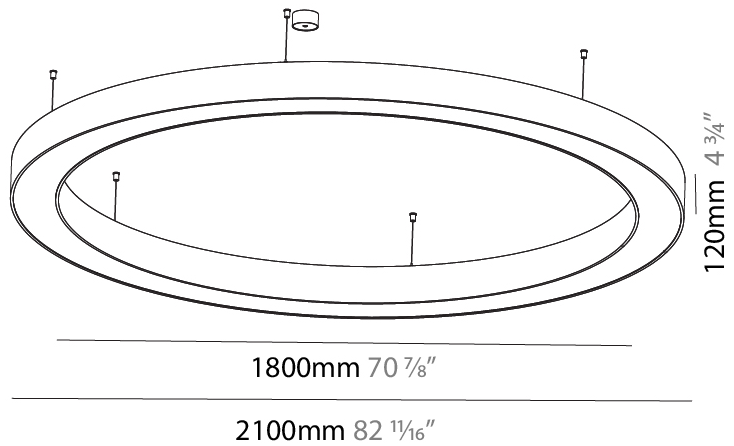

GENERAL

Series: Glorious
Subseries: Glorious
Brand: Prolight
Division: Architectural
Mounting Type: Suspension
Mounting Location: Ceiling
Subcategory: Ambient

PHYSICAL

Shape: Round
Diameter (mm): 2100
Diameter (in): 82 11/16
Height (mm): 120
Height (in): 4 3/4
Max. Overall Height (mm): 2120
Max. Overall Height (in): 83 7/16
Light Distribution: Direct
Weight (kg): 25.9
Weight (lbs): 56.98
Diffuser: PMMA - Opal or Micro-Prism
Fixture Finish: SSR / BKV / CWI / CRY / HAB / UFT / ITA / RUA / FTG / MYG / LOD / PUS / FRO / FUP / KIA / POP / BLS / SPG / MEY / GOH / GUM / CHC / COM / ABZ / JAG / OBR / MOS / ROR
Fixture Material: Aluminum

ELECTRICAL

Lamp Type: LED (Zhaga Standard)
Input Wattage (W): 105
Total Output Wattage (W): 84 / 67.2 (3500K)
Dimming: Non-Dimming / Phase Dimming (120Vac only) / 0-10V Dimming
Driver Included: Yes
Driver Location: Integrated
Driver Type: Constant Current
Driver Class: Class 2
Input Voltage (V): 120 - 277
Constant Current (MA): 350 / 700 (3500K)

LED

Color Temperature (°K): 3000 / 3500 / 4000
Max. Delivered Lumen (lm): 9690 / 10035 / 10240
CRI: >80 CRI
Efficiency (%): 65
Lamp Life (hrs): 50000

OPTICAL

RATINGS AND CERTIFICATIONS

Certified By: Certified for North American Standards
IP rating: IP20