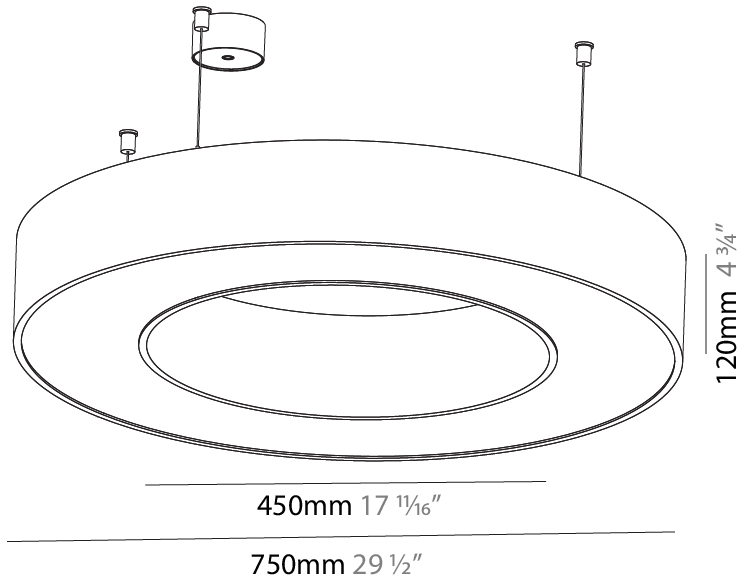

GENERAL

Series: Glorious
Subseries: Glorious
Brand: Prolight
Division: Architectural
Mounting Type: Suspension
Mounting Location: Ceiling
Subcategory: Ambient

PHYSICAL

Shape: Round
Diameter (mm): 750
Diameter (in): 29 1/2
Height (mm): 120
Height (in): 4 3/4
Max. Overall Height (mm): 2120
Max. Overall Height (in): 83 7/16
Light Distribution: Direct / Indirect
Weight (kg): 7.675
Weight (lbs): 16.9
Diffuser: [PMMA - Opal or Micro-Prism](#)
Fixture Finish: [SSR / BKV / CWI / CRY / HAB / UFT / ITA / RUA / FTG / MYG / LOD / PUS / FRO / FUP / KIA / POP / BLS / SPG / MEY / GOH / GUM / CHC / COM / ABZ / JAG / OBR / MOS / ROR](#)
Fixture Material: Aluminum

ELECTRICAL

Lamp Type: LED (Zhaga Standard)
Input Wattage (W): 45
Total Output Wattage (W): 40 / 32 (3500K)
Dimming: [Non-Dimming / Phase Dimming (120Vac only) / 0-10V Dimming](#)
Driver Included: Yes
Driver Location: Integrated
Driver Type: Constant Current
Driver Class: Class 2
Input Voltage (V): 120 - 277
Constant Current (MA): 350 / 600/400 (3500K)

LED

[Color Temperature (°K): 3000 / 3500 / 4000](#)
Max. Delivered Lumen (lm): 2770 / 2862 / 2920 Direct / 1380 / 1440 / 1470 Indirect
CRI: >80 CRI
Efficiency (%): 71
Lamp Life (hrs): 50000

OPTICAL

RATINGS AND CERTIFICATIONS

Certified By: Certified for North American Standards
IP rating: IP20

PROJECT _____
TYPE _____
SPECIFIER _____
QUANTITY _____
DATE _____