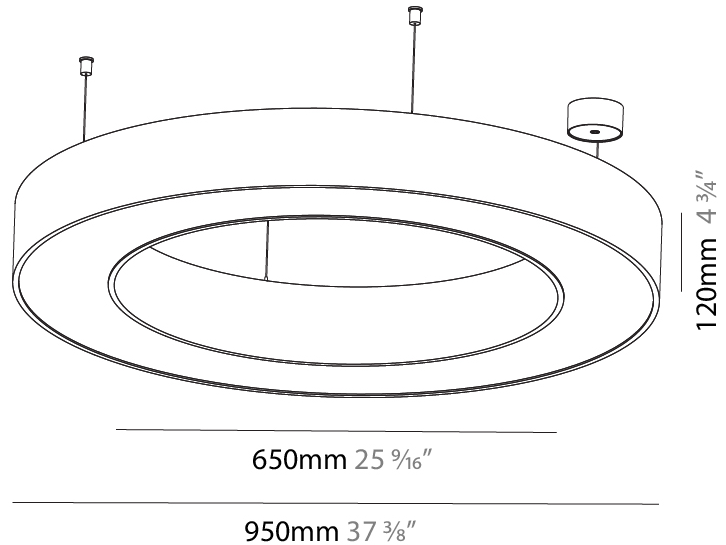

GENERAL

Series: Glorious
Subseries: Glorious
Brand: Prolight
Division: Architectural
Mounting Type: Suspension
Mounting Location: Ceiling
Subcategory: Ambient

PHYSICAL

Shape: Round
Diameter (mm): 950
Diameter (in): 37 ³/₈
Height (mm): 120
Height (in): 4 ³/₄
Max. Overall Height (mm): 2120
Max. Overall Height (in): 83 ⁷/₁₆
Light Distribution: Direct
Weight (kg): 9.172
Weight (lbs): 20.22
Diffuser: [PMMA - Opal or Micro-Prism](#)
Fixture Finish: [SSR / BKV / CWI / CRY / HAB / UFT / ITA / RUA / FTG / MYG / LOD / PUS / FRO / FUP / KIA / POP / BLS / SPG / MEY / GOH / GUM / CHC / COM / ABZ / JAG / OBR / MOS / ROR](#)
Fixture Material: Aluminum

ELECTRICAL

Lamp Type: LED (Zhaga Standard)
Input Wattage (W): 45
Total Output Wattage (W): 36 / 28.8 (3500K)
Dimming: [Non-Dimming / Phase Dimming (120Vac only) / 0-10V Dimming](#)
Driver Included: Yes
Driver Location: Integrated
Driver Type: Constant Current
Driver Class: Class 2
Input Voltage (V): 120 - 277
Constant Current (MA): 350 / 900 (3500K)

LED

[Color Temperature (°K): 3000 / 3500 / 4000](#)
Max. Delivered Lumen (lm): 4150 / 4302 / 4390
CRI: >80 CRI
Efficiency (%): 65
Lamp Life (hrs): 50000

OPTICAL

RATINGS AND CERTIFICATIONS

Certified By: Certified for North American Standards
IP rating: IP20