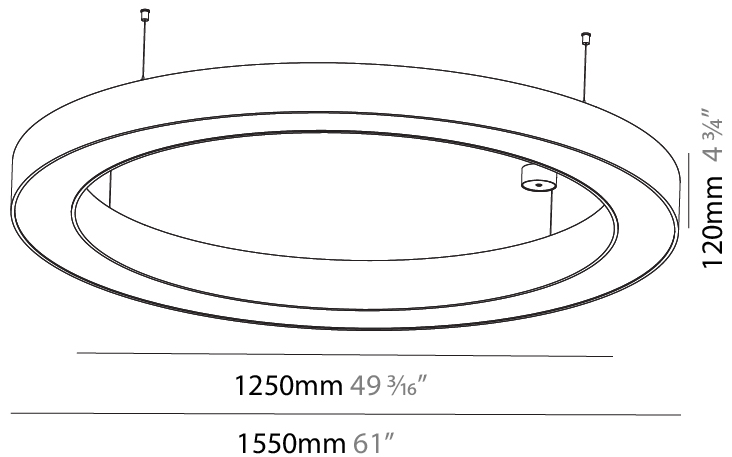

GENERAL

Series: Glorious
Subseries: Glorious
Brand: Prolight
Division: Architectural
Mounting Type: Suspension
Mounting Location: Ceiling
Subcategory: Ambient

PHYSICAL

Shape: Round
Diameter (mm): 1550
Diameter (in): 61
Height (mm): 120
Height (in): 4 3/4
Max. Overall Height (mm): 2120
Max. Overall Height (in): 83 7/16
Light Distribution: Direct
Weight (kg): 16.737
Weight (lbs): 36.82
Diffuser: PMMA - Opal or Micro-Prism
Fixture Finish: SSR / BKV / CWI / CRY / HAB / UFT / ITA / RUA / FTG / MYG / LOD / PUS / FRO / FUP / KIA / POP / BLS / SPG / MEY / GOH / GUM / CHC / COM / ABZ / JAG / OBR / MOS / ROR
Fixture Material: Aluminum

ELECTRICAL

Lamp Type: LED (Zhaga Standard)
Input Wattage (W): 75
Total Output Wattage (W): 60 / 48 (3500K)
Dimming: Non-Dimming / Phase Dimming (120Vac only) / 0-10V Dimming
Driver Included: Yes
Driver Location: Integrated
Driver Type: Constant Current
Driver Class: Class 2
Input Voltage (V): 120 - 277
Constant Current (MA): 350 / 700/800 (3500K)

LED

Color Temperature (°K): 3000 / 3500 / 4000
Max. Delivered Lumen (lm): 6920 / 7164 / 7310
CRI: >80 CRI
Efficiency (%): 0.65
Lamp Life (hrs): 50000

OPTICAL

RATINGS AND CERTIFICATIONS

Certified By: Certified for North American Standards
IP rating: IP20