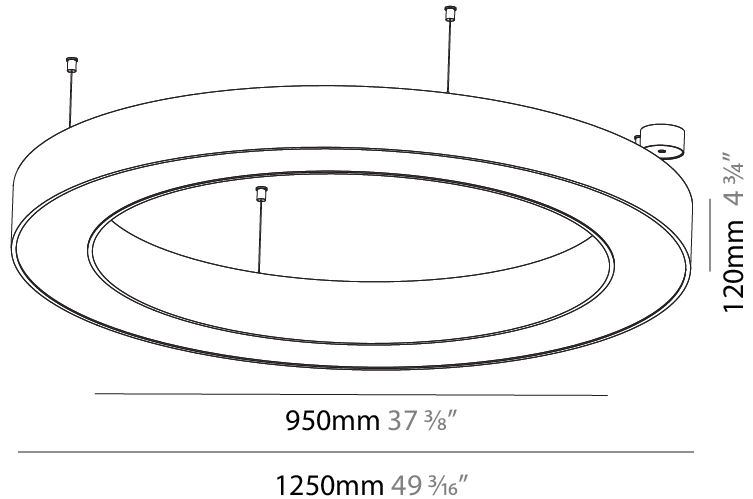

GENERAL

Series: Glorious
Subseries: Glorious
Brand: Prolight
Division: Architectural
Mounting Type: Suspension
Mounting Location: Ceiling
Subcategory: Ambient

PHYSICAL

Shape: Round
Diameter (mm): 1250
Diameter (in): 49 ³/₁₆
Height (mm): 120
Height (in): 4 ³/₄
Max. Overall Height (mm): 2120
Max. Overall Height (in): 83 ⁷/₁₆
Light Distribution: Direct
Weight (kg): 12.847
Weight (lbs): 28.26
Diffuser: [PMMA - Opal or Micro-Prism](#)
Fixture Finish: [SSR / BKV / CWI / CRY / HAB / UFT / ITA / RUA / FTG / MYG / LOD / PUS / FRO / FUP / KIA / POP / BLS / SPG / MEY / GOH / GUM / CHC / COM / ABZ / JAG / OBR / MOS / ROR](#)
Fixture Material: Aluminum

ELECTRICAL

Lamp Type: LED (Zhaga Standard)
Input Wattage (W): 60
Total Output Wattage (W): 48 / 38.4 (3500K)
Dimming: [Non-Dimming / Phase Dimming (120Vac only) / 0-10V Dimming](#)
Driver Included: Yes
Driver Location: Integrated
Driver Type: Constant Current
Driver Class: Class 2
Input Voltage (V): 120 - 277
Constant Current (MA): 350 / 1200 (3500K)

LED

[Color Temperature (°K): 3000 / 3500 / 4000](#)
Max. Delivered Lumen (lm): 5540 / 5733 / 5850
CRI: >80 CRI
Efficiency (%): 0.65
Lamp Life (hrs): 50000

OPTICAL

RATINGS AND CERTIFICATIONS

Certified By: Certified for North American Standards
IP rating: IP20