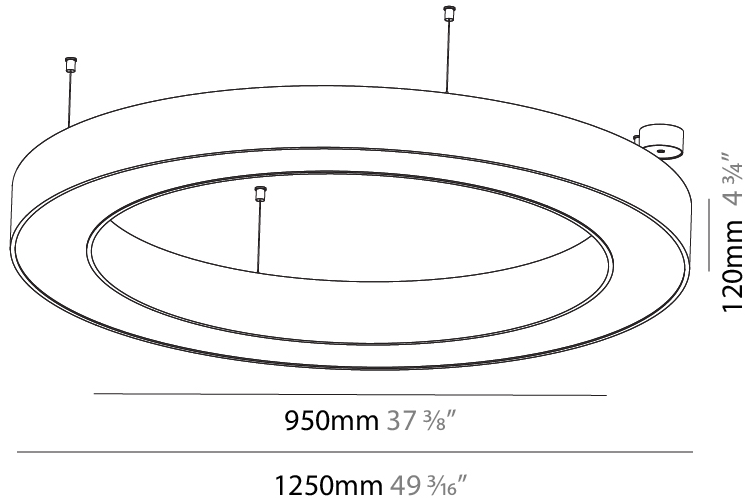

GENERAL

Series: Glorious
Subseries: Glorious
Brand: Prolicht
Division: Architectural
Mounting Type: Suspension
Mounting Location: Ceiling
Subcategory: Ambient

PHYSICAL

Shape: Round
Diameter (mm): 1250
Diameter (in): 49 ⁷/₁₆
Height (mm): 120
Height (in): 4 ³/₄
Max. Overall Height (mm): 2120
Max. Overall Height (in): 83 ⁷/₁₆
Light Distribution: Direct / Indirect
Weight (kg): 13.475
Weight (lbs): 29.70
Diffuser: PMMA - Opal or Micro-Prism
Fixture Finish: SSR / BKV / CWI / CRY / HAB / UFT / ITA / RUA / FTG / MYG / LOD / PUS / FRO / FUP / KIA / POP / BLS / SPG / MEY / GOH / GUM / CHC / COM / ABZ / JAG / OBR / MOS / ROR
Fixture Material: Aluminum

ELECTRICAL

Lamp Type: LED (Zhaga Standard)
Input Wattage (W): 90
Total Output Wattage (W): 72 / 57.6 (3500K)
Dimming: Non-Dimming / Phase Dimming (120Vac only) / 0-10V Dimming
Driver Included: Yes
Driver Location: Integrated
Driver Type: Constant Current
Driver Class: Class 2
Input Voltage (V): 120 - 277
Constant Current (MA): 350 / 1200/600 (3500K)

LED

Color Temperature (°K): 3000 / 3500 / 4000
Max. Delivered Lumen (lm): 5540 / 5733 / 5850 Direct / 3830 / 3969 / 4050 Indirect
CRI: >80 CRI
Efficiency (%): 68
Lamp Life (hrs): 50000

OPTICAL

RATINGS AND CERTIFICATIONS

Certified By: Certified for North American Standards
IP rating: IP20