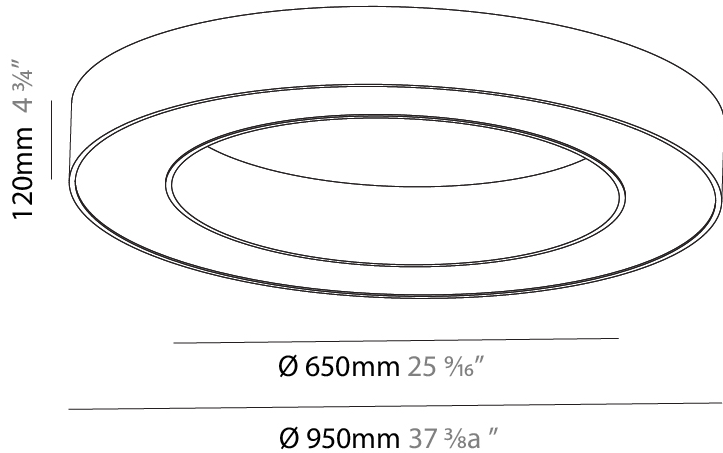

1. To build a product code in our configurator select the specify button on the base model # product page
2. To build a manual product code on this datasheet choose from the options listed below in blue font and add the suffix to the base model #

GENERAL

Series: Glorious
Subseries: Glorious
Brand: Prolicht
Division: Architectural
Mounting Type: Surface
Mounting Location: Ceiling
Subcategory: Ambient

PHYSICAL

Shape: Round
Diameter (mm): 950
Diameter (in): 37 ³/₈
Height (mm): 120
Height (in): 4 ³/₄
Light Distribution: Direct
Weight (kg): 8.94
Weight (lbs): 19.67
Diffuser: PMMA - Opal or Micro-Prism
Fixture Finish: SSR / BKV / CWI / CRY / HAB / UFT / ITA / RUA / FTG / MYG / LOD / PUS / FRO / FUP / KIA / POP / BLS / SPG / MEY / GOH / GUM / CHC / COM / ABZ / JAG / OBR / MOS / ROR
Fixture Material: Aluminum

ELECTRICAL

Lamp Type: LED (Zhaga Standard)
Input Wattage (W): 45
Total Output Wattage (W): 36 / 28.8 (3500K)
Dimming: Non-Dimming / Phase Dimming (120Vac only) / 0-10V Dimming
Driver Included: Yes
Driver Location: Integrated
Driver Type: Constant Current - 120 / 277Vac
Driver Class: Class 2
Input Voltage (V): 120 - 277
Constant Current (MA): 350 / 900 (3500K)

LED

Color Temperature (°K): 3000 / 3500 / 4000
Max. Delivered Lumen (lm): 4150 / 4302 / 4390
CRI: >80 CRI
Efficiency (%): 65
Lamp Life (hrs): 50000

OPTICAL

RATINGS AND CERTIFICATIONS

Certified By: Certified for North American Standards
IP rating: IP20