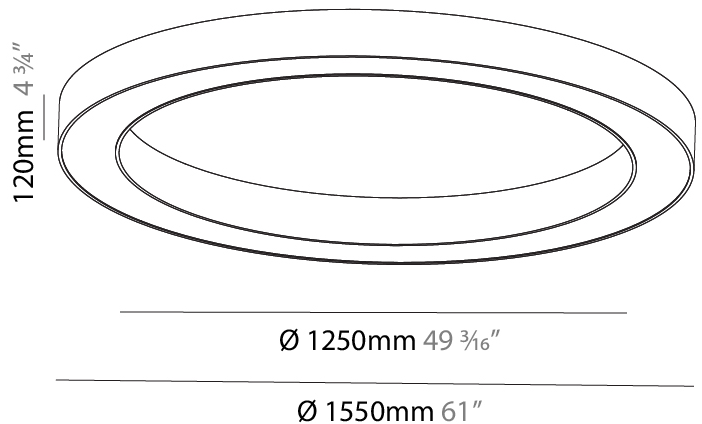

1. To build a product code in our configurator select the specify button on the base model # product page
2. To build a manual product code on this datasheet choose from the options listed below in blue font and add the suffix to the base model #

GENERAL

Series: Glorious
Subseries: Glorious
Brand: Prolicht
Division: Architectural
Mounting Type: Surface
Mounting Location: Ceiling
Subcategory: Ambient

PHYSICAL

Shape: Round
Diameter (mm): 1550
Diameter (in): 61
Height (mm): 120
Height (in): 4 3/4
Light Distribution: Direct
Weight (kg): 15.706
Weight (lbs): 34.55
Diffuser: PMMA - Opal or Micro-Prism
Fixture Finish: SSR / BKV / CWI / CRY / HAB / UFT / ITA / RUA / FTG / MYG / LOD / PUS / FRO / FUP / KIA / POP / BLS / SPG / MEY / GOH / GUM / CHC / COM / ABZ / JAG / OBR / MOS / ROR
Fixture Material: Aluminum

ELECTRICAL

Lamp Type: LED (Zhaga Standard)
Input Wattage (W): 75
Total Output Wattage (W): 60 / 48 (3500K)
Dimming: Non-Dimming / Phase Dimming (120Vac only) / 0-10V Dimming
Driver Included: Yes
Driver Location: Integrated
Driver Type: Constant Current - 120 / 277Vac
Driver Class: Class 2
Input Voltage (V): 120 - 277
Constant Current (MA): 350 / 700/800 (3500K)

LED

Color Temperature (°K): 3000 / 3500 / 4000
Max. Delivered Lumen (lm): 6920 / 7164 / 7310
CRI: >80 CRI
Efficiency (%): 65
Lamp Life (hrs): 50000

OPTICAL

RATINGS AND CERTIFICATIONS

Certified By: Certified for North American Standards
IP rating: IP20