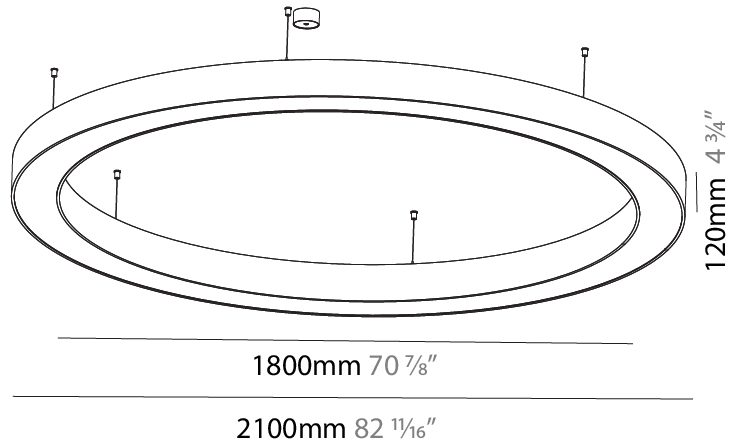

GENERAL

Series: Glorious
Subseries: Glorious
Brand: Prolicht
Division: Architectural
Mounting Type: Suspension
Mounting Location: Ceiling
Subcategory: Ambient

PHYSICAL

Shape: Round
Diameter (mm): 2100
Diameter (in): 82 11/16
Height (mm): 120
Height (in): 4 3/4
Max. Overall Height (mm): 2120
Max. Overall Height (in): 83 7/16
Light Distribution: Direct / Indirect
Weight (kg): 26.817
Weight (lbs): 59.12
Diffuser: PMMA - Opal
Fixture Finish: SSR / BKV / CWI / CRY / HAB / UFT / ITA / RUA / FTG / MYG / LOD / PUS / FRO / FUP / KIA / POP / BLS / SPG / MEY / GOH / GUM / CHC / COM / ABZ / JAG / OBR / MOS / ROR
Fixture Material: Aluminum

ELECTRICAL

Lamp Type: LED (Zhaga Standard)
Input Wattage (W): 165
Total Output Wattage (W): 132 / 105.6 (3500K)
Dimming: Non-Dimming / Phase Dimming (120Vac only) / 0-10V Dimming
Driver Included: Yes
Driver Location: Integrated
Driver Type: Constant Current - 120 / 277Vac
Driver Class: Class 2
Input Voltage (V): 120 - 277
Constant Current (MA): 350 / 700/600 (3500K)

LED

Color Temperature (°K): 3000 / 3500 / 4000
Max. Delivered Lumen (lm): 9690 / 10035 / 10240 Direct / 7670 / 7938 / 8100 Indirect
CRI: >80 CRI
Efficiency (%): 70
Lamp Life (hrs): 50000

OPTICAL

RATINGS AND CERTIFICATIONS

Certified By: Certified for North American Standards
IP rating: IP20