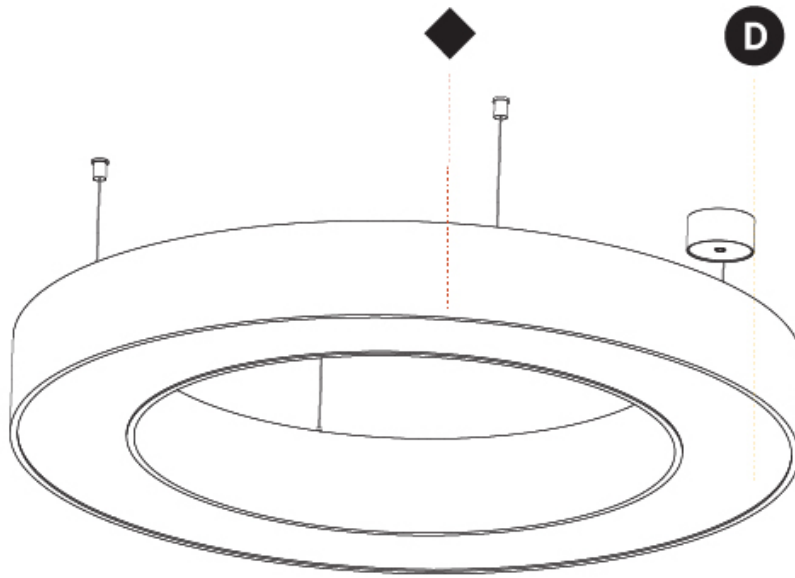

A30229-

PROJECT _____

TYPE _____

SPECIFIER _____

QUANTITY _____

DATE _____

A