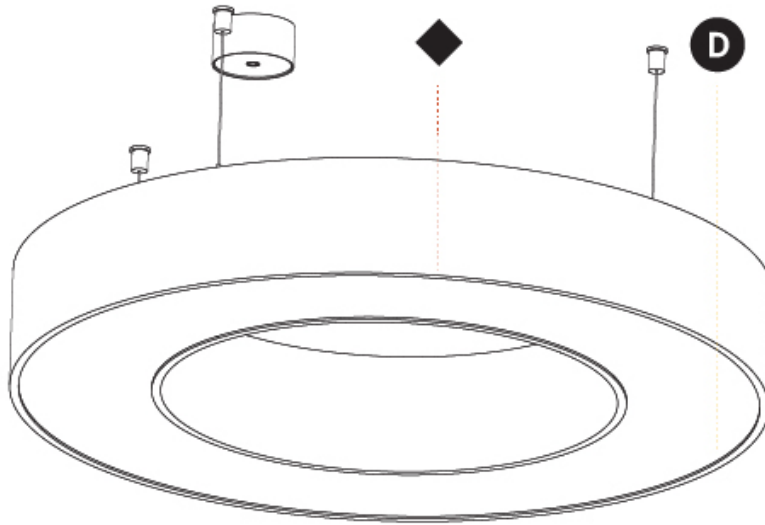

A30297-

PROJECT	_____
TYPE	_____
SPECIFIER	_____
QUANTITY	_____
DATE	_____