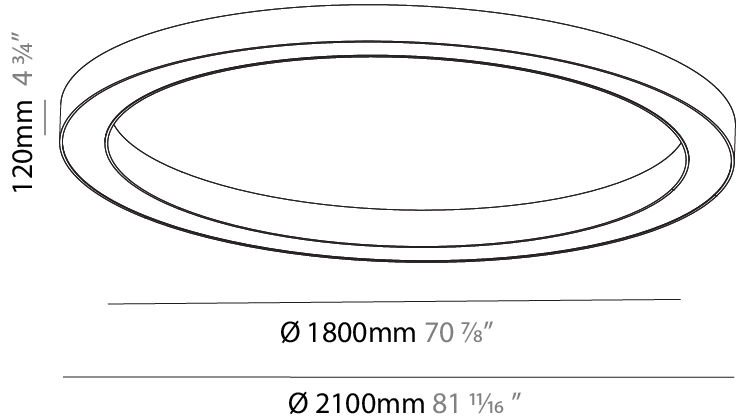

1. To build a product code in our configurator select the specify button on the base model # product page
2. To build a manual product code on this datasheet choose from the options listed below in blue font and add the suffix to the base model #

GENERAL

Series: Glorious
Subseries: Glorious
Brand: Prolicht
Division: Architectural
Mounting Type: Surface
Mounting Location: Ceiling
Subcategory: Ambient

PHYSICAL

Shape: Round
Diameter (mm): 2100
Diameter (in): 82 11/16
Height (mm): 120
Height (in): 4 3/4
Light Distribution: Direct
Weight (kg): 25.133
Weight (lbs): 55.29
Diffuser: PMMA - Opal
Fixture Finish: SSR / BKV / CWI / CRY / HAB / UFT / ITA / RUA / FTG / MYG / LOD / PUS / FRO / FUP / KIA / POP / BLS / SPG / MEY / GOH / GUM / CHC / COM / ABZ / JAG / OBR / MOS / ROR
Fixture Material: Aluminum

ELECTRICAL

Lamp Type: LED (Zhaga Standard)
Input Wattage (W): 101
Total Output Wattage (W): 84 / 67.2 (3500K)
Dimming: Non-Dimming / Phase Dimming (120Vac only) / 0-10V Dimming
Driver Included: Yes
Driver Location: Integrated
Driver Type: Constant Current - 120 / 277Vac
Driver Class: Class 2
Input Voltage (V): 120 - 277
Constant Current (MA): 350 / 700 (3500K)

LED

Color Temperature (°K): 3000 / 3500 / 4000
Max. Delivered Lumen (lm): 9690 / 10035 / 10240
CRI: >80 CRI
Efficiency (%): 65
Lamp Life (hrs): 50000

OPTICAL

RATINGS AND CERTIFICATIONS

Certified By: Certified for North American Standards
IP rating: IP20