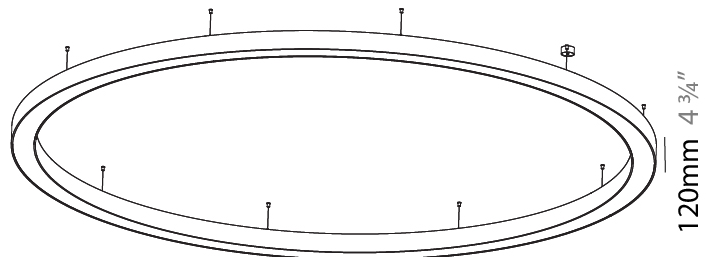

GENERAL

Series: Glorious
Subseries: Glorious
Brand: Prolicht
Division: Architectural
Mounting Type: Suspension
Mounting Location: Ceiling
Subcategory: Ambient

PHYSICAL

Shape: Round
Diameter (mm): 4000
Diameter (in): 157 1/2
Height (mm): 120
Height (in): 4 3/4
Max. Overall Height (mm): 2120
Max. Overall Height (in): 83 7/16
Light Distribution: Direct
Weight (kg): 50.71
Weight (lbs): 111.98
Diffuser: PMMA - Opal or Micro-Prism
Fixture Finish: SSR / BKV / CWI / CRY / HAB / UFT / ITA / RUA / FTG / MYG / LOD / PUS / FRO / FUP / KIA / POP / BLS / SPG / MEY / GOH / GUM / CHC / COM / ABZ / JAG / OBR / MOS / ROR
Fixture Material: Aluminum

ELECTRICAL

Lamp Type: LED (Zhaga Standard)
Input Wattage (W): 200
Total Output Wattage (W): 160 / 128 (3500K)
Dimming: Non-Dimming / Phase Dimming (120Vac only) / 0-10V Dimming
Driver Included: Yes
Driver Location: Integrated
Driver Type: Constant Current
Driver Class: Class 2
Input Voltage (V): 120 - 277
Constant Current (MA): 350 / 1000 (3500K)

LED

Color Temperature (°K): 3000 / 3500 / 4000
Max. Delivered Lumen (lm): 18460 / 19110 / 19500
CRI: >80 CRI
Efficiency (%): 0.65
Lamp Life (hrs): 50000

OPTICAL

RATINGS AND CERTIFICATIONS

Certified By: Certified for North American Standards
IP rating: IP20

3700mm 145 1/16"

4000mm 157 1/2"