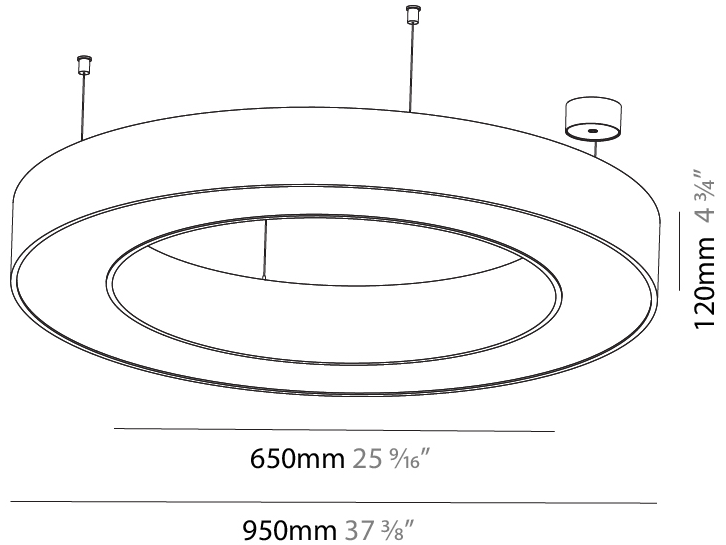

GENERAL

Series: Glorious
Subseries: Glorious
Brand: Prolight
Division: Architectural
Mounting Type: Suspension
Mounting Location: Ceiling
Subcategory: Ambient

PHYSICAL

Shape: Round
Diameter (mm): 950
Diameter (in): 37 ³/₈
Height (mm): 120
Height (in): 4 ³/₄
Max. Overall Height (mm): 2120
Max. Overall Height (in): 83 ⁷/₁₆
Light Distribution: Direct / Indirect
Weight (kg): 10.395
Weight (lbs): 22.92
Diffuser: [PMMA - Opal or Micro-Prism](#)
Fixture Finish: [SSR / BKV / CWI / CRY / HAB / UFT / ITA / RUA / FTG / MYG / LOD / PUS / FRO / FUP / KIA / POP / BLS / SPG / MEY / GOH / GUM / CHC / COM / ABZ / JAG / OBR / MOS / ROR](#)
Fixture Material: Aluminum

ELECTRICAL

Lamp Type: LED (Zhaga Standard)
Input Wattage (W): 58.5
Total Output Wattage (W): 52 / 41.6 (3500K)
Dimming: [Non-Dimming / Phase Dimming (120Vac only) / 0-10V Dimming](#)
Driver Included: Yes
Driver Location: Integrated
Driver Type: Constant Current
Driver Class: Class 2
Input Voltage (V): 120 - 277
Constant Current (MA): 350 / 900/400 (3500K)

LED

[Color Temperature (°K): 3000 / 3500 / 4000](#)
Max. Delivered Lumen (lm): 4150 / 4302 / 4390 Direct / 1850/ 1911 / 150
CRI: >80 CRI
Efficiency (%): 69
Lamp Life (hrs): 50000

OPTICAL

RATINGS AND CERTIFICATIONS

Certified By: Certified for North American Standards
IP rating: IP20

PROJECT _____
TYPE _____
SPECIFIER _____
QUANTITY _____
DATE _____