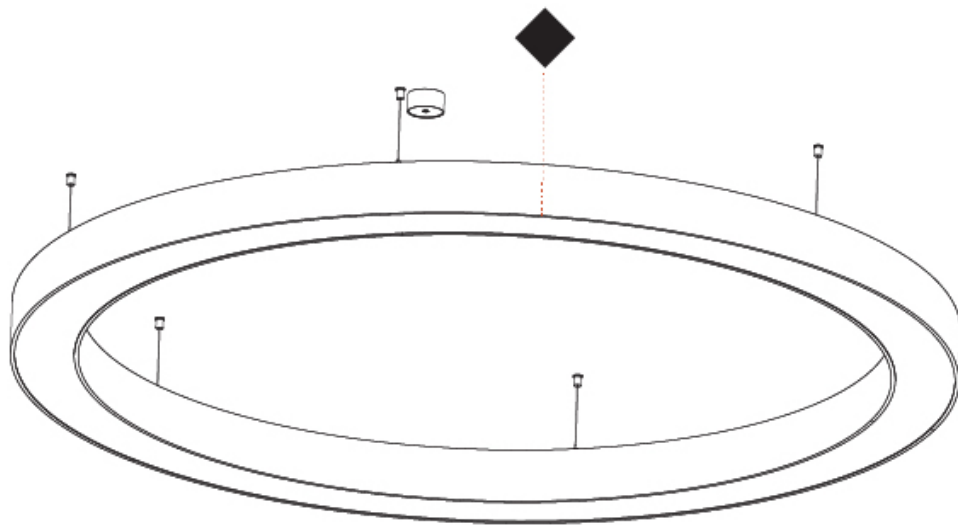

A30986-

PROJECT _____

TYPE _____

SPECIFIER _____

QUANTITY _____

DATE _____

A