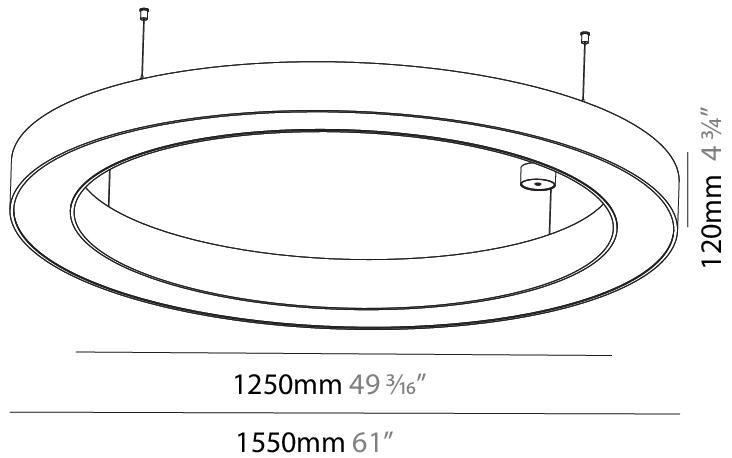

GENERAL

Series: Glorious
Subseries: Glorious
Brand: Prolicht
Division: Architectural
Mounting Type: Suspension
Mounting Location: Ceiling
Subcategory: Ambient

PHYSICAL

Shape: Round
Diameter (mm): 1550
Diameter (in): 61
Height (mm): 120
Height (in): 4 ¾
Max. Overall Height (mm): 2120
Max. Overall Height (in): 83 ⅞
Light Distribution: Direct / Indirect
Weight (kg): 16.737
Weight (lbs): 36.90
Diffuser: PMMA - Opal or Micro-Prism
Fixture Finish: SSR / BKV / CWI / CRY / HAB / UFT / ITA / RUA / FTG / MYG / LOD / PUS / FRO / FUP / KIA / POP / BLS / SPG / MEY / GOH / GUM / CHC / COM / ABZ / JAG / OBR / MOS / ROR
Fixture Material: Aluminum

ELECTRICAL

Lamp Type: LED (Zhaga Standard)
Input Wattage (W): 110
Total Output Wattage (W): 88 / 70.4 (3500K)
Dimming: Non-Dimming / Phase Dimming (120Vac only) / 0-10V Dimming
Driver Included: Yes
Driver Location: Integrated
Driver Type: Constant Current - 120 / 277Vac
Driver Class: Class 2
Input Voltage (V): 120 - 277
Constant Current (MA): 350 / 700/800 (3500K)

LED

Color Temperature (°K): 3000 / 3500 / 4000
Max. Delivered Lumen (lm): 6920 / 7164 / 7310 Direct / 4530 / 4938 / 4790 Indirect
CRI: >80 CRI
Efficiency (%): 68
Lamp Life (hrs): 50000

OPTICAL

RATINGS AND CERTIFICATIONS

Certified By: Certified for North American Standards
IP rating: IP20