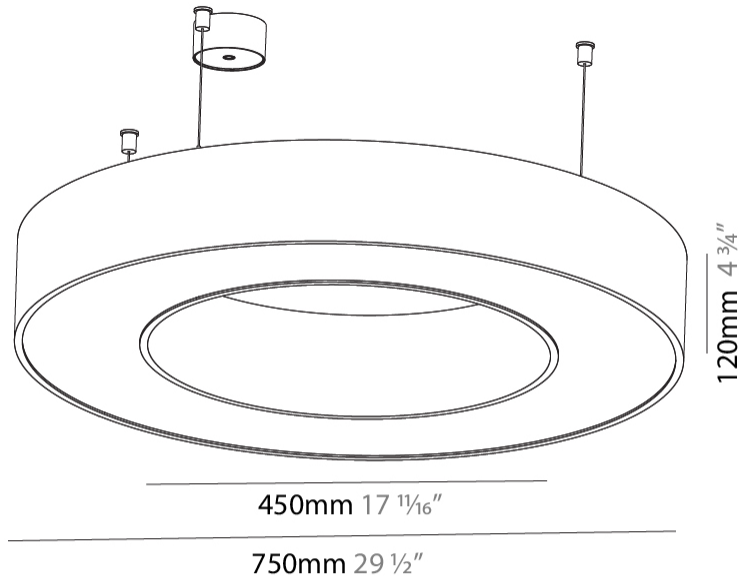

GENERAL

Series: Glorious
Subseries: Glorious
Brand: Prolicht
Division: Architectural
Mounting Type: Suspension
Mounting Location: Ceiling
Subcategory: Ambient

PHYSICAL

Shape: Round
Diameter (mm): 750
Diameter (in): 29 1/2
Height (mm): 120
Height (in): 4 3/4
Max. Overall Height (mm): 2120
Max. Overall Height (in): 83 7/16
Light Distribution: Direct
Weight (kg): 7.062
Weight (lbs): 15.56
Diffuser: [PMMA - Opal or Micro-Prism](#)
Fixture Finish: [SSR / BKV / CWI / CRY / HAB / UFT / ITA / RUA / FTG / MYG / LOD / PUS / FRO / FUP / KIA / POP / BLS / SPG / MEY / GOH / GUM / CHC / COM / ABZ / JAG / OBR / MOS / ROR](#)
Fixture Material: Aluminum

ELECTRICAL

Lamp Type: LED (Zhaga Standard)
Input Wattage (W): 30
Total Output Wattage (W): 24 / 19.2 (3500K)
Dimming: [Non-Dimming / Phase Dimming (120Vac only) / 0-10V Dimming](#)
Driver Included: Yes
Driver Location: Integrated
Driver Type: Constant Current
Driver Class: Class 2
Input Voltage (V): 120 - 277
Constant Current (MA): 350 / 600 (3500K)

LED

Color Temperature (°K): [3000 / 3500 / 4000](#)
Max. Delivered Lumen (lm): 2770 / 2862 / 2920
CRI: >80 CRI
Efficiency (%): 65
Lamp Life (hrs): 50000

OPTICAL

RATINGS AND CERTIFICATIONS

Certified By: Certified for North American Standards
IP rating: IP20