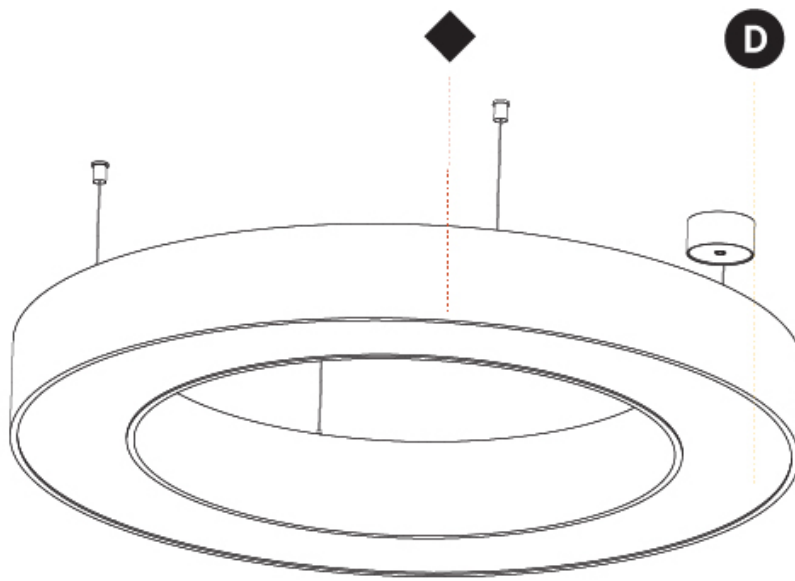

A30303-

PROJECT _____

TYPE _____

SPECIFIER _____

QUANTITY _____

DATE _____