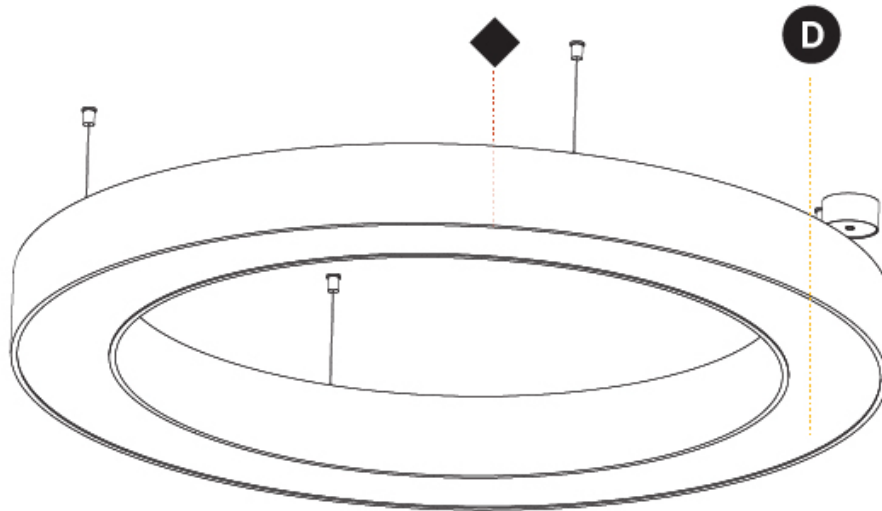

A30231-

PROJECT _____

TYPE _____

SPECIFIER _____

QUANTITY _____

DATE _____

A