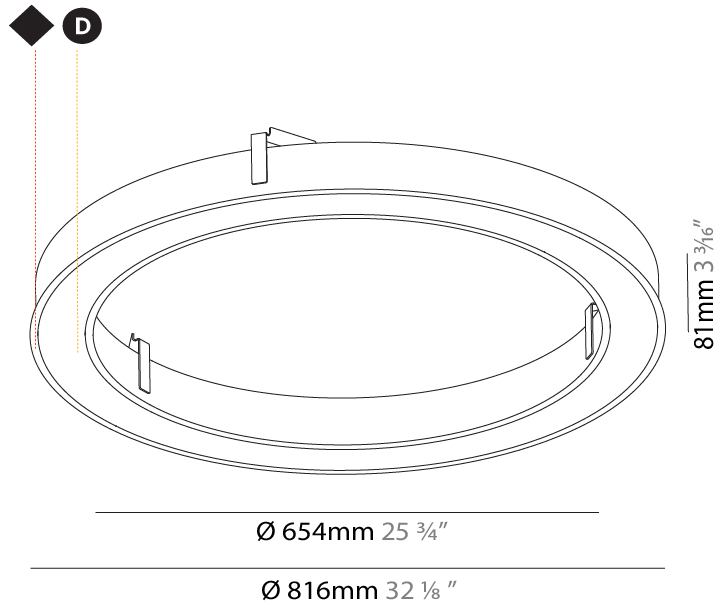

GENERAL

Series: Glorious
Subseries: Glorious Slim
Brand: Prolight
Division: Architectural
Mounting Type: Recessed
Mounting Location: Ceiling
Subcategory: Ambient

PHYSICAL

Shape: Round
Diameter (mm): 816
Diameter (in): 32 1/8
Height (mm): 81
Height (in): 3 3/16
Min. Recessing Depth (mm): 120
Min. Recessing Depth (in): 4 3/4
Light Distribution: Direct
Weight (kg): 6.755
Weight (lbs): 14.89
Diffuser: PMMA - Opal or Micro-Prism
Fixture Finish: SSR / BKV / CWI / CRY / HAB / LAG / UFT / ITA / RUA / RUR / MIC / FTG / MYG / TWT / LOD / PUS / FRO / FUP / KIA / POP / BLS / SPG / MEY / GOH / GUM / CHC / COM / ABZ / JAG / OBR / MOS / ROR
Fixture Material: Aluminum
Cut-out Measurements: 807mm / 31 3/4" x 663mm / 26 1/8"

ELECTRICAL

Lamp Type: LED (Zhaga Standard)
Input Wattage (W): 56
Total Output Wattage (W): 48
Dimming: Tri-Mode (Non-Dimming and Phase Dimming (120Vac only) and 0-10V Dimming)
Driver Included: Yes
Driver Location: Integrated
Driver Type: Constant Current - Universal
Driver Class: Class 2
Input Voltage (V): 120 - 277
Constant Current (MA): 350

LED

Color Temperature (°K): 3000 / 3500 / 4000
Max. Delivered Lumen (lm): 5450 / 5557 / 5670
CRI: >80 CRI
Efficiency (%): 0.884
Lamp Life (hrs): 50000

OPTICAL

RATINGS AND CERTIFICATIONS

Certified By: Certified for North American Standards
IP rating: IP20

807mm x 663mm
31 3/4" x 26 1/8"

120mm
4 3/4"

10 - 30mm
3/8" - 1 3/16"