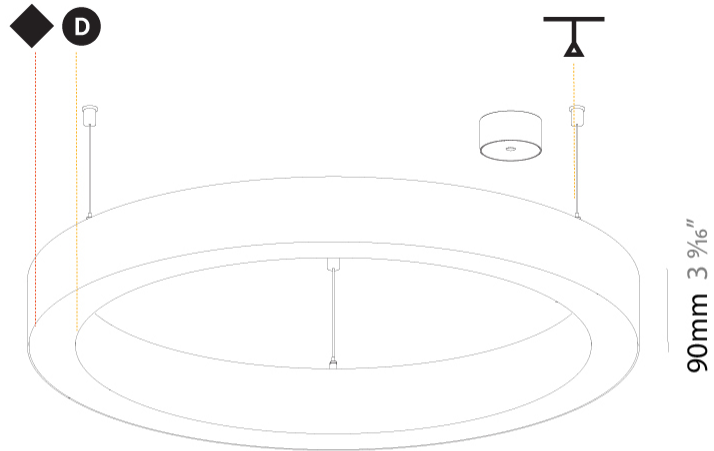

GENERAL

Series: Glorious
 Subseries: Glorious Slim
 Brand: Prolicht
 Division: Architectural
 Mounting Type: Suspension
 Mounting Location: Ceiling
 Subcategory: Ambient

PHYSICAL

Shape: Round
 Diameter (mm): 800
 Diameter (in): 31 1/2
 Height (mm): 90
 Height (in): 3 9/16
 Max. Overall Height (mm): 2090
 Max. Overall Height (in): 82 5/16
 Light Distribution: Direct
 Weight (kg): 6.772
 Weight (lbs): 14.93
 Diffuser: [PMMA - Opal or Micro-Prism](#)
 Fixture Finish: [SSR / BKV / CWI / CRY / HAB / LAG / UFT / ITA / RUA / RUR / MIC / FTG / MYG / TWT / LOD / PUS / FRO / FUP / KIA / POP / BLS / SPG / MEY / GOH / GUM / CHC / COM / ABZ / JAG / OBR / MOS / ROR](#)
 Fixture Material: Aluminum
 Cable Details: 2000mm or 6000mm Transparent Cable

Ø 670mm 26 3/8"

Ø 800mm 31 1/2"

90mm 3 9/16"

PROJECT
TYPE
SPECIFIER
QUANTITY
DATE

GLORIOUS SLIM RECESSED

A35441-

base number	LED Dimming	Color Temperature	Finishes (Diamond)	Diffuser Options
-------------	----------------	----------------------	-----------------------	---------------------

GENERAL

Series: Glorious
Subseries: Glorious Slim
Brand: Prolight
Division: Architectural
Mounting Type: Recessed
Mounting Location: Ceiling
Subcategory: Ambient

PHYSICAL

Shape: Round
Diameter (mm): 816
Diameter (in): 32 1/8
Height (mm): 81
Height (in): 3 3/16
Min. Recessing Depth (mm): 120
Min. Recessing Depth (in): 4 3/4
Light Distribution: Direct
Weight (kg): 6.755
Weight (lbs): 14.89
Diffuser: PMMA - Opal or Micro-Prism
Fixture Finish: SSR / BKV / CWI / CRY / HAB / LAG / UFT / ITA / RUA / RUR / MIC / FTG / MYG / TWT / LOD / PUS / FRO / FUP / KIA / POP / BLS / SPG / MEY / GOH / GUM / CHC / COM / ABZ / JAG / OBR / MOS / ROR
Fixture Material: Aluminum
Cut-out Measurements: 807mm / 31 3/4" x 663mm / 26 1/8"