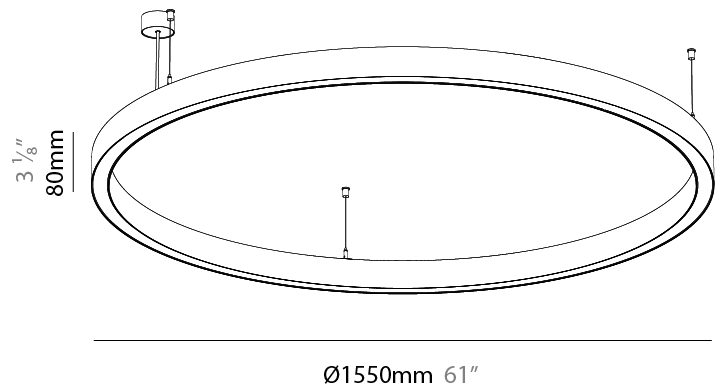

GENERAL

Series: Glorious
Subseries: Glorious 45
Partner: Prolicht
Division: Architectural
Installation: Suspension
Product Type: Pendant
Mounting Location: Ceiling
Light Distribution: Direct / Indirect

PHYSICAL

Shape: Round
Diameter (mm): 1550
Diameter (in): 61
Height (mm): 76
Height (in): 3
Weight (kg): 10.5
Diffuser: [PMMA - Opal / Microprism / Clear Microprism](#)
Fixture Finish: [SSR / BKV / CWI / CRY / HAB / UFT / ITA / RUA / FTG / MYG / LOD / PUS / FRO / FUP / KIA / POP / BLS / SPG / MEY / GOH / CHC / COM / ABZ / JAG / OBR / MOS / ROR](#)
Fixture Material: PMMA / Aluminum
Cable Details: 2000mm/78 3/4" or 6000mm/236 1/4" Cable Transparent

ELECTRICAL

Lamp Type: LED
Input Wattage (W): 152.5
Total Output Wattage (W): 138.1
Dimming: [Non-dimming / DALI Dimming / MATTER Dimming](#)
Driver Included: Yes
Driver Location: Integrated
Driver Type: Constant Current - Universal
Driver Class: Class 2
Input Voltage (V): 120 - 277

LED

Color Temperature (°K): 2700-6500 Tunable White
Max. Delivered Lumen (lm): Max 19129
Nominal Lumen (lm): Max 25155
CRI: >90 CRI
Lamp Life (hrs): 50000

OPTICAL

Adjustability: Fixed

RATINGS AND CERTIFICATIONS

Certified By: Certified for North American Standards
IP rating: IP40

PROJECT	_____
TYPE	_____
SPECIFIER	_____
QUANTITY	_____
DATE	_____