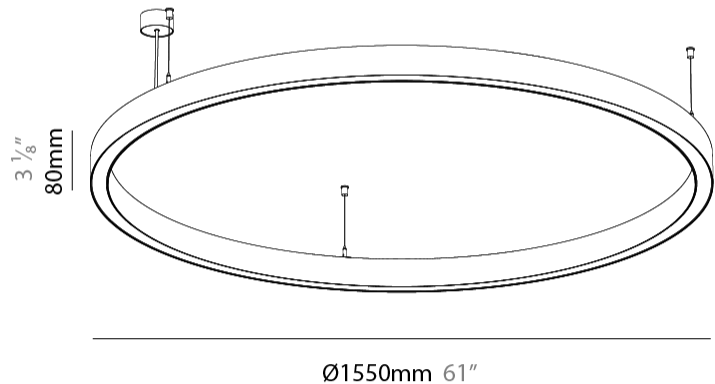

GENERAL

Series: Glorious
Subseries: Glorious 45
Partner: Prolicht
Division: Architectural
Installation: Suspension
Product Type: Pendant
Mounting Location: Ceiling
Light Distribution: Direct / Indirect

PHYSICAL

Shape: Round
Diameter (mm): 1550
Diameter (in): 61
Height (mm): 76
Height (in): 3
Weight (kg): 10.5
Diffuser: PMMA - Opal / Microprism / Clear Microprism
Fixture Finish: SSR / BKV / CWI / CRY / HAB / UFT / ITA / RUA / FTG / MYG / LOD / PUS / FRO / FUP / KIA / POP / BLS / SPG / MEY / GOH / CHC / COM / ABZ / JAG / OBR / MOS / ROR
Fixture Material: PMMA / Aluminum
Cable Details: 2000mm/78 3/4" or 6000mm/236 1/4" Cable Transparent

ELECTRICAL

Lamp Type: LED
Input Wattage (W): 181.1
Total Output Wattage (W): 164.5
Dimming: Non-Dimming / 0-10V Dimming / Phase Dimming / DALI Dimming / MATTER Dimming
Driver Included: Yes
Driver Location: Integrated
Driver Type: Constant Current - Universal
Driver Class: Class 2
Input Voltage (V): 120 - 277

LED

Color Temperature (°K): 2700 / 3000 / 3500 / 4000
Max. Delivered Lumen (lm): Max 22676
Nominal Lumen (lm): Max 29820
CRI: >90 CRI
Lamp Life (hrs): 50000

OPTICAL

Adjustability: Fixed

RATINGS AND CERTIFICATIONS

Certified By: Certified for North American Standards
IP rating: IP40