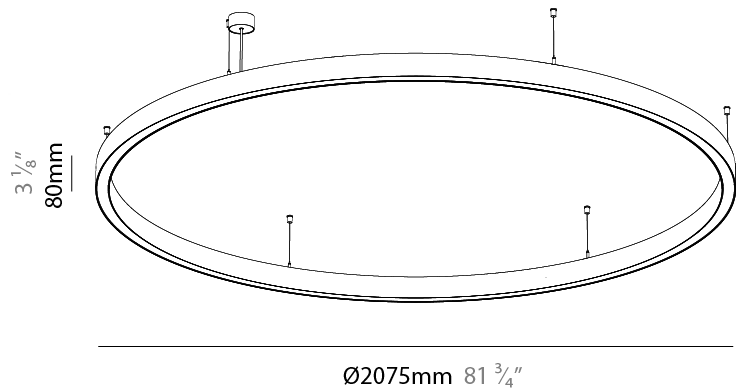

1. To build a product code in our configurator select the specify button on the base model # product page
2. To build a manual product code on this datasheet choose from the options listed below in blue font and add the suffix to the base model #

GENERAL

Series: Glorious
Subseries: Glorious 45
Partner: Prolicht
Division: Architectural
Installation: Suspension
Product Type: Pendant
Mounting Location: Ceiling
Light Distribution: Direct

PHYSICAL

Shape: Round
Diameter (mm): 2075
Diameter (in): 81 ³/₄"
Height (mm): 76
Height (in): 3
Weight (kg): 13
Diffuser: [PMMA - Opal / Microprism / Clear Microprism](#)
Fixture Finish: [SSR / BKV / CWI / CRY / HAB / UFT / ITA / RUA / FTG / MYG / LOD / PUS / FRO / FUP / KIA / POP / BLS / SPG / MEY / GOH / CHC / COM / ABZ / JAG / OBR / MOS / ROR](#)
Fixture Material: [PMMA / Aluminum](#)
Cable Details: [2000mm/78 3/4" or 6000mm/236 1/4" Cable Transparent](#)

ELECTRICAL

Lamp Type: LED
Input Wattage (W): 114.4
Total Output Wattage (W): 99.6
Dimming: [Non-dimming / DALI Dimming / MATTER Dimming](#)
Driver Included: Yes
Driver Location: Integrated
Driver Type: Constant Current - Universal
Driver Class: Class 2
Input Voltage (V): 120 - 277

LED

Color Temperature (°K): 2700-6500 Tunable White
Max. Delivered Lumen (lm): Max 13410
Nominal Lumen (lm): Max 18867
CRI: >90 CRI
Lamp Life (hrs): 50000

OPTICAL

Adjustability: Fixed

RATINGS AND CERTIFICATIONS

Certified By: Certified for North American Standards
IP rating: IP40