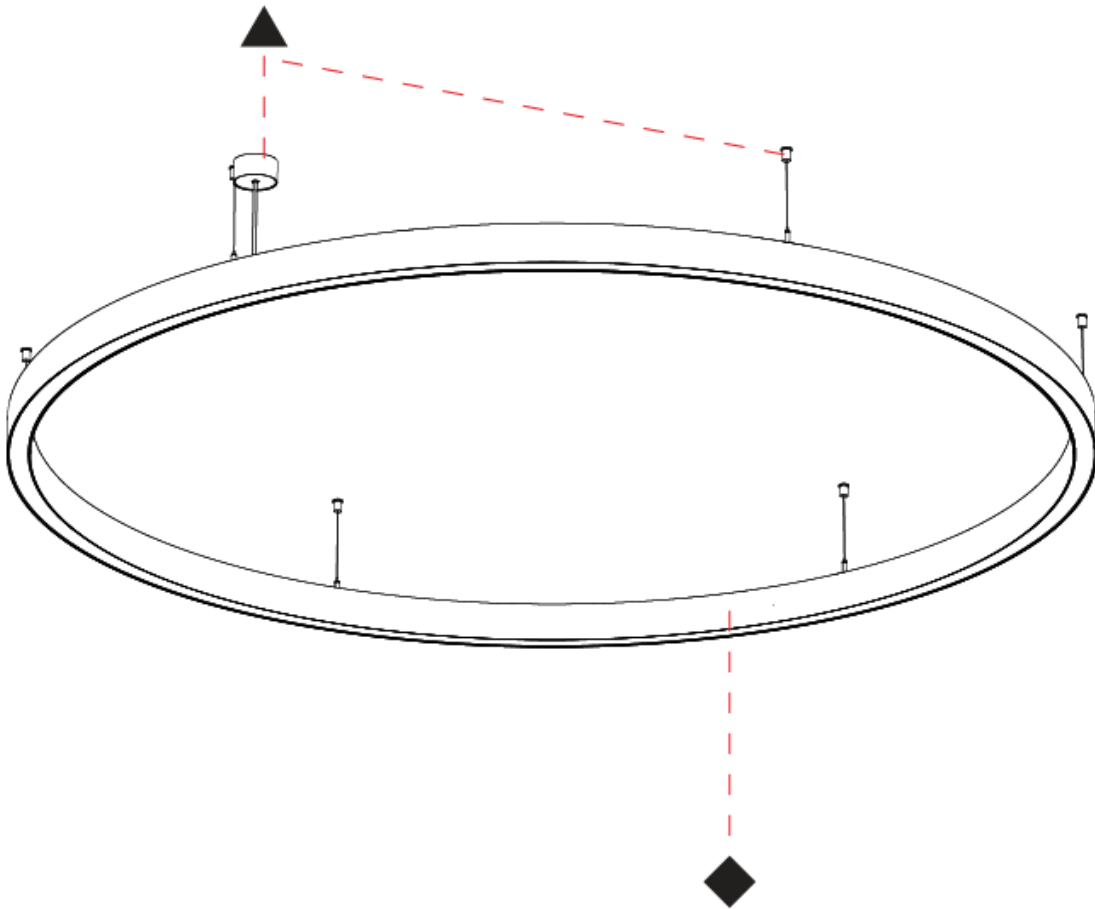

GLORIOUS 45 SUSPENSION

A3001080-

PROJECT	_____
TYPE	_____
SPECIFIER	_____
QUANTITY	_____
DATE	_____

A