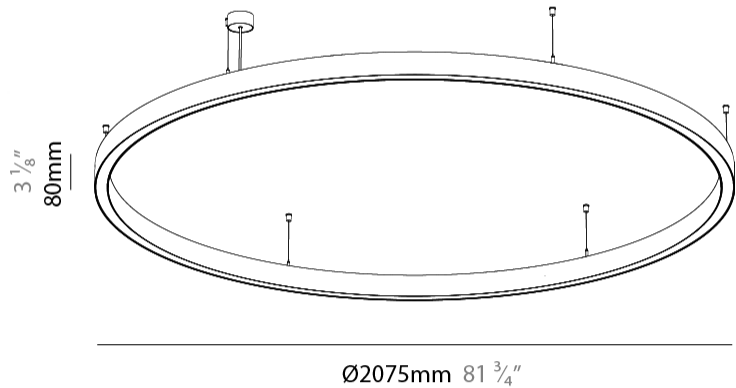

GENERAL

Series: Glorious
Subseries: Glorious 45
Partner: Prolicht
Division: Architectural
Installation: Suspension
Product Type: Pendant
Mounting Location: Ceiling
Light Distribution: Direct

PHYSICAL

Shape: Round
Diameter (mm): 2075
Diameter (in): 81 ³/₄"
Height (mm): 76
Height (in): 3
Weight (kg): 13
Diffuser: PMMA - Opal / Microprism / Clear Microprism
Fixture Finish: SSR / BKV / CWI / CRY / HAB / UFT / ITA / RUA / FTG / MYG / LOD / PUS / FRO / FUP / KIA / POP / BLS / SPG / MEY / GOH / CHC / COM / ABZ / JAG / OBR / MOS / ROR
Fixture Material: PMMA / Aluminum
Cable Details: 2000mm/78 3/4" or 6000mm/236 1/4" Cable Transparent

ELECTRICAL

Lamp Type: LED
Input Wattage (W): 135.8
Total Output Wattage (W): 123.7
Dimming: Non-Dimming / 0-10V Dimming / Phase Dimming / DALI Dimming / MATTER Dimming
Driver Included: Yes
Driver Location: Integrated
Driver Type: Constant Current - Universal
Driver Class: Class 2
Input Voltage (V): 120 - 277

LED

Color Temperature (°K): 2700 / 3000 / 3500 / 4000
Max. Delivered Lumen (lm): Max 15897
Nominal Lumen (lm): Max 22365
CRI: >90 CRI
Lamp Life (hrs): 50000

OPTICAL

Adjustability: Fixed

RATINGS AND CERTIFICATIONS

Certified By: Certified for North American Standards
IP rating: IP40