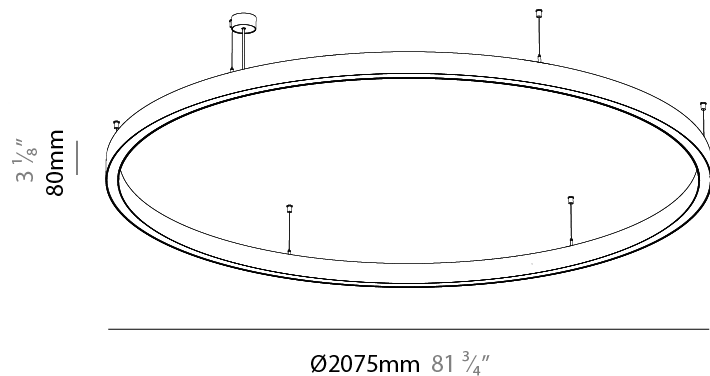

1. To build a product code in our configurator select the specify button on the base model # product page
2. To build a manual product code on this datasheet choose from the options listed below in blue font and add the suffix to the base model #

GENERAL

Series: Glorious
Subseries: Glorious 45
Partner: Prolicht
Division: Architectural
Installation: Suspension
Product Type: Pendant
Mounting Location: Ceiling
Light Distribution: Direct / Indirect

PHYSICAL

Shape: Round
Diameter (mm): 2075
Diameter (in): 81 3/8
Height (mm): 76
Height (in): 3
Weight (kg): 14.5
Diffuser: PMMA - Opal / Microprism / Clear Microprism
Fixture Finish: SSR / BKV / CWI / CRY / HAB / UFT / ITA / RUA / FTG / MYG / LOD / PUS / FRO / FUP / KIA / POP / BLS / SPG / MEY / GOH / CHC / COM / ABZ / JAG / OBR / MOS / ROR
Fixture Material: PMMA / Aluminum
Cable Details: 2000mm/78 3/4" or 6000mm/236 1/4" Cable Transparent

ELECTRICAL

Lamp Type: LED
Input Wattage (W): 190.6
Total Output Wattage (W): 173.7
Dimming: Non-dimming / DALI Dimming / MATTER Dimming
Driver Included: Yes
Driver Location: Integrated
Driver Type: Constant Current - Universal
Driver Class: Class 2
Input Voltage (V): 120 - 277

LED

Color Temperature (°K): 2700-6500 Tunable White
Max. Delivered Lumen (lm): Max 23807
Nominal Lumen (lm): Max 31444
CRI: >90 CRI
Lamp Life (hrs): 50000

OPTICAL

Adjustability: Fixed

RATINGS AND CERTIFICATIONS

Certified By: Certified for North American Standards
IP rating: IP40