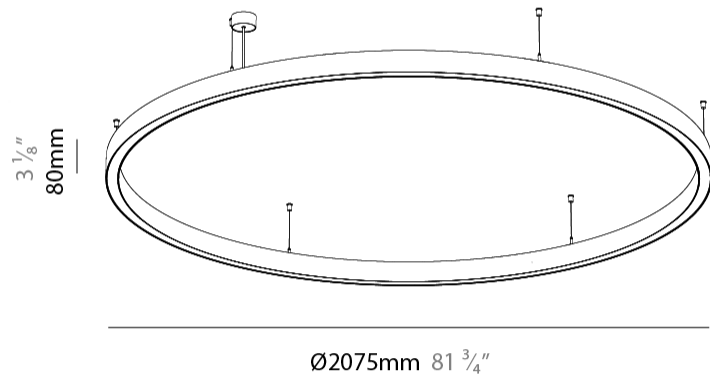

GENERAL

Series: Glorious
Subseries: Glorious 45
Partner: Prolicht
Division: Architectural
Installation: Suspension
Product Type: Pendant
Mounting Location: Ceiling
Light Distribution: Direct / Indirect

PHYSICAL

Shape: Round
Diameter (mm): 2075
Diameter (in): 81 ³/₄"
Height (mm): 76
Height (in): 3
Weight (kg): 14.5
Diffuser: PMMA - Opal / Microprism / Clear Microprism
Fixture Finish: SSR / BKV / CWI / CRY / HAB / UFT / ITA / RUA / FTG / MYG / LOD / PUS / FRO / FUP / KIA / POP / BLS / SPG / MEY / GOH / CHC / COM / ABZ / JAG / OBR / MOS / ROR
Fixture Material: PMMA / Aluminum
Cable Details: 2000mm/78 3/4" or 6000mm/236 1/4" Cable Transparent

ELECTRICAL

Lamp Type: LED
Input Wattage (W): 226.4
Total Output Wattage (W): 205.4
Dimming: Non-Dimming / 0-10V Dimming / Phase Dimming / DALI Dimming / MATTER Dimming
Driver Included: Yes
Driver Location: Integrated
Driver Type: Constant Current - Universal
Driver Class: Class 2
Input Voltage (V): 120 - 277

LED

Color Temperature (°K): 2700 / 3000 / 3500 / 4000
Max. Delivered Lumen (lm): Max 28222
Nominal Lumen (lm): Max 37275
CRI: >90 CRI
Lamp Life (hrs): 50000

OPTICAL

Adjustability: Fixed

RATINGS AND CERTIFICATIONS

Certified By: Certified for North American Standards
IP rating: IP40