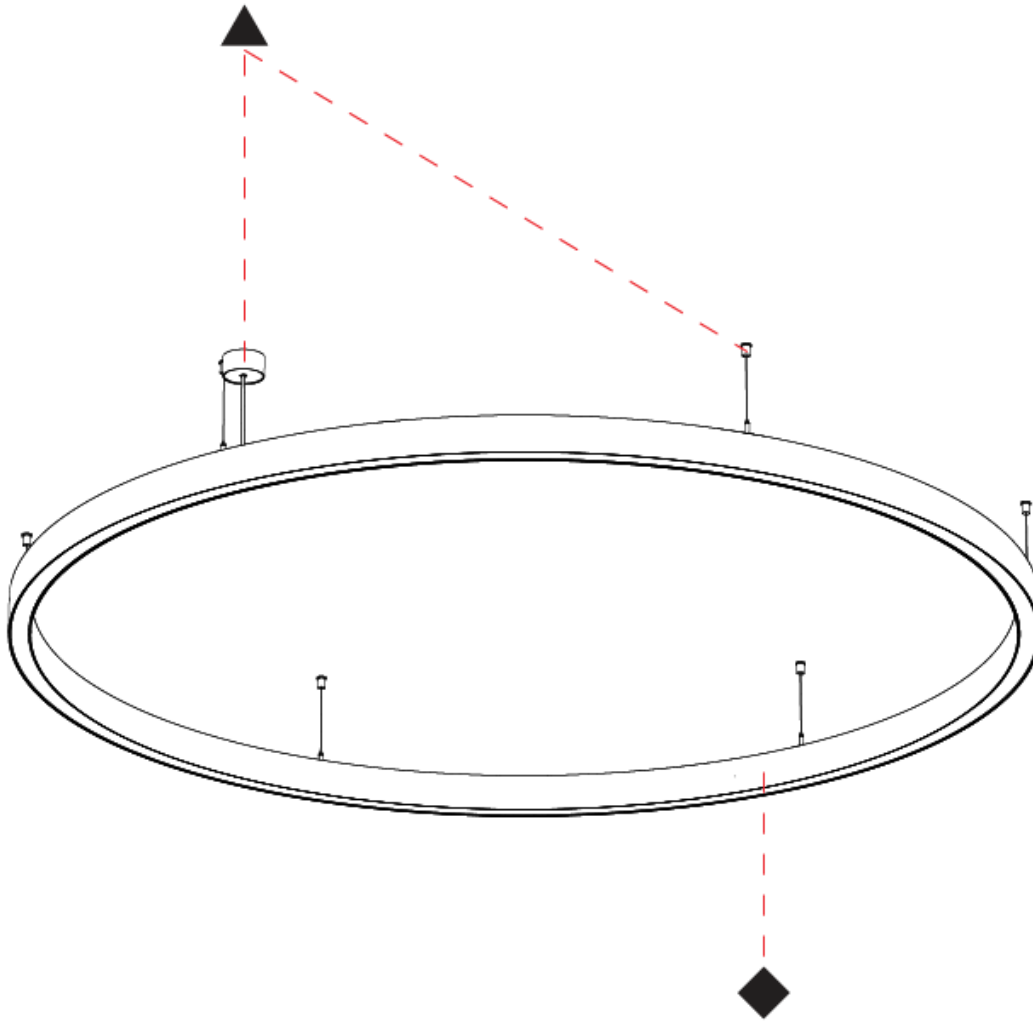

GLORIOUS 45 SUSPENSION

A3001095-

PROJECT	_____
TYPE	_____
SPECIFIER	_____
QUANTITY	_____
DATE	_____

A