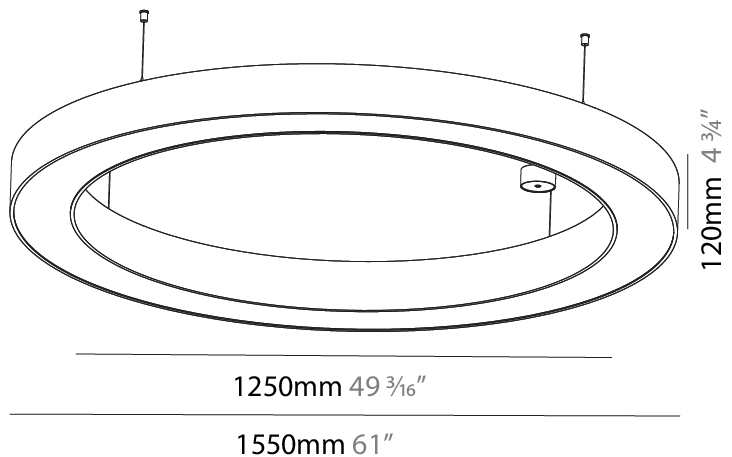

GENERAL

Series: Glorious
Subseries: Glorious 150
Partner: Prolicht
Division: Architectural
Installation: Suspension
Product Type: Pendant
Mounting Location: Ceiling
Light Distribution: Direct / Indirect

PHYSICAL

Shape: Round
Diameter (mm): 1550
Diameter (in): 61
Height (mm): 120
Height (in): 4 3/4
Max. Overall Height (mm): 2120
Max. Overall Height (in): 83 7/16
Weight (kg): 16.737
Weight (lbs): 36.90
Diffuser: PMMA - Opal or Micro-Prism
Fixture Finish: SSR / BKV / CWI / CRY / HAB / UFT / ITA / RUA / FTG / MYG / LOD / PUS / FRO / FUP / KIA / POP / BLS / SPG / MEY / GOH / CHC / COM / ABZ / JAG / OBR / MOS / ROR
Fixture Material: PMMA / Aluminum

ELECTRICAL

Lamp Type: LED (Zhaga Standard)
Input Wattage (W): 107.7
Total Output Wattage (W): 88 / 70.4 (3500K)
Dimming: 0-10V Dimming / Phase Dimming (120Vac Only)
Driver Included: Yes
Driver Location: Integrated
Driver Type: Constant Current - 120 / 277Vac
Driver Class: Class 2
Input Voltage (V): 120 - 277
Constant Current (MA): 350 / 700/800 (3500K)

LED

Color Temperature (°K): 2700 / 3000 / 3500 / 4000
Max. Delivered Lumen (lm): Max 10489 (6681 Dir / 3808 Ind)
Nominal Lumen (lm): Max 14777
CRI: >90 CRI
Efficiency (%): 68
Lamp Life (hrs): 50000

OPTICAL

RATINGS AND CERTIFICATIONS

Certified By: Certified for North American Standards
IP rating: IP20