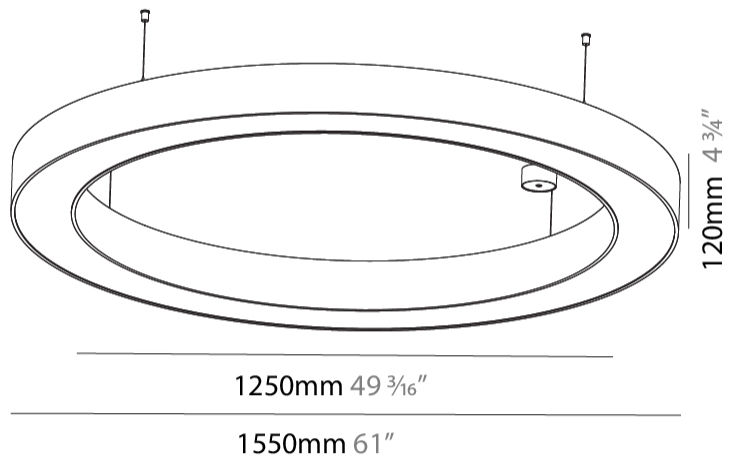

GENERAL

Series: Glorious
Subseries: Glorious 150
Partner: Prolicht
Division: Architectural
Installation: Suspension
Product Type: Pendant
Mounting Location: Ceiling
Light Distribution: Direct

PHYSICAL

Shape: Round
Diameter (mm): 1550
Diameter (in): 61
Height (mm): 120
Height (in): 4 ³/₄
Max. Overall Height (mm): 2120
Max. Overall Height (in): 83 ⁷/₁₆
Weight (kg): 16.737
Weight (lbs): 36.82
Diffuser: PMMA - Opal or Micro-Prism
Fixture Finish: SSR / BKV / CWI / CRY / HAB / UFT / ITA / RUA / FTG / MYG / LOD / PUS / FRO / FUP / KIA / POP / BLS / SPG / MEY / GOH / CHC / COM / ABZ / JAG / OBR / MOS / ROR
Fixture Material: PMMA / Aluminum

ELECTRICAL

Lamp Type: LED (Zhaga Standard)
Input Wattage (W): 73.4
Total Output Wattage (W): 60 / 48 (3500K)
Dimming: 0-10V Dimming / Phase Dimming (120Vac Only)
Driver Included: Yes
Driver Location: Integrated
Driver Type: Constant Current
Driver Class: Class 2
Input Voltage (V): 120 - 277
Constant Current (MA): 350 / 700/800 (3500K)

LED

Color Temperature (°K): 2700 / 3000 / 3500 / 4000
Max. Delivered Lumen (lm): Max 6681
Nominal Lumen (lm): Max 10075
CRI: >90 CRI
Efficiency (%): 0.65
Lamp Life (hrs): 50000

OPTICAL

RATINGS AND CERTIFICATIONS

Certified By: Certified for North American Standards
IP rating: IP20