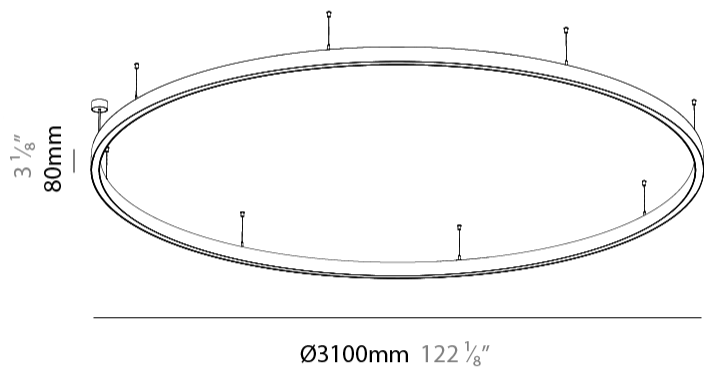

GENERAL

Series: Glorious
Subseries: Glorious 45
Partner: Prolicht
Division: Architectural
Installation: Suspension
Product Type: Pendant
Mounting Location: Ceiling
Light Distribution: Direct / Indirect

PHYSICAL

Shape: Round
Diameter (mm): 3100
Diameter (in): 122 1/8
Height (mm): 76
Height (in): 3
Weight (kg): 22
Diffuser: [PMMA - Opal / Microprism / Clear Microprism](#)
Fixture Finish: [SSR / BKV / CWI / CRY / HAB / UFT / ITA / RUA / FTG / MYG / LOD / PUS / FRO / FUP / KIA / POP / BLS / SPG / MEY / GOH / CHC / COM / ABZ / JAG / OBR / MOS / ROR](#)
Fixture Material: [PMMA / Aluminum](#)
Cable Details: [2000mm/78 3/4" or 6000mm/236 1/4" Cable Transparent](#)

ELECTRICAL

Lamp Type: LED
Input Wattage (W): 353.6
Total Output Wattage (W): 321.9
Dimming: [Non-Dimming / 0-10V Dimming / Phase Dimming / DALI Dimming / MATTER Dimming](#)
Driver Included: Yes
Driver Location: Integrated
Driver Type: Constant Current - Universal
Driver Class: Class 2
Input Voltage (V): 120 - 277

LED

Color Temperature (°K): [2700 / 3000 / 3500 / 4000](#)
Max. Delivered Lumen (lm): Max 44178
Nominal Lumen (lm): Max 58220
CRI: >90 CRI
Lamp Life (hrs): 50000

OPTICAL

Adjustability: Fixed

RATINGS AND CERTIFICATIONS

Certified By: Certified for North American Standards
IP rating: IP40