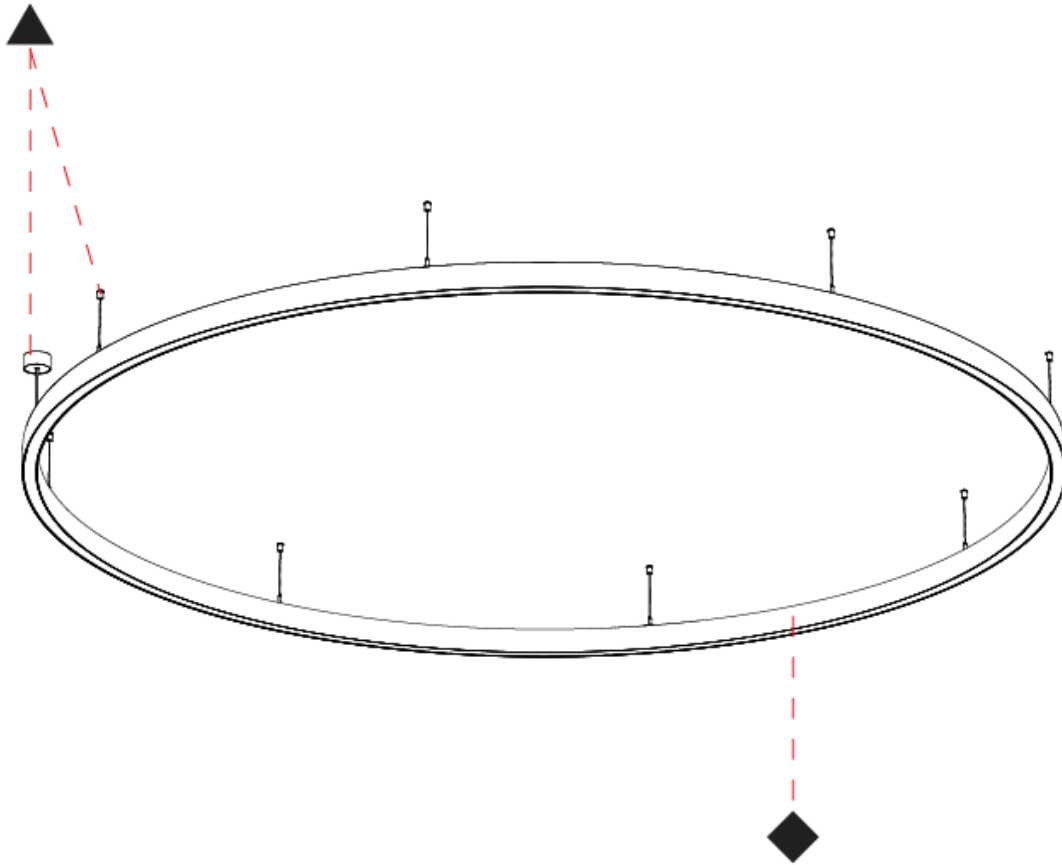

GLORIOUS 45 SUSPENSION

A3001096-HE-

PROJECT	_____
TYPE	_____
SPECIFIER	_____
QUANTITY	_____
DATE	_____

A