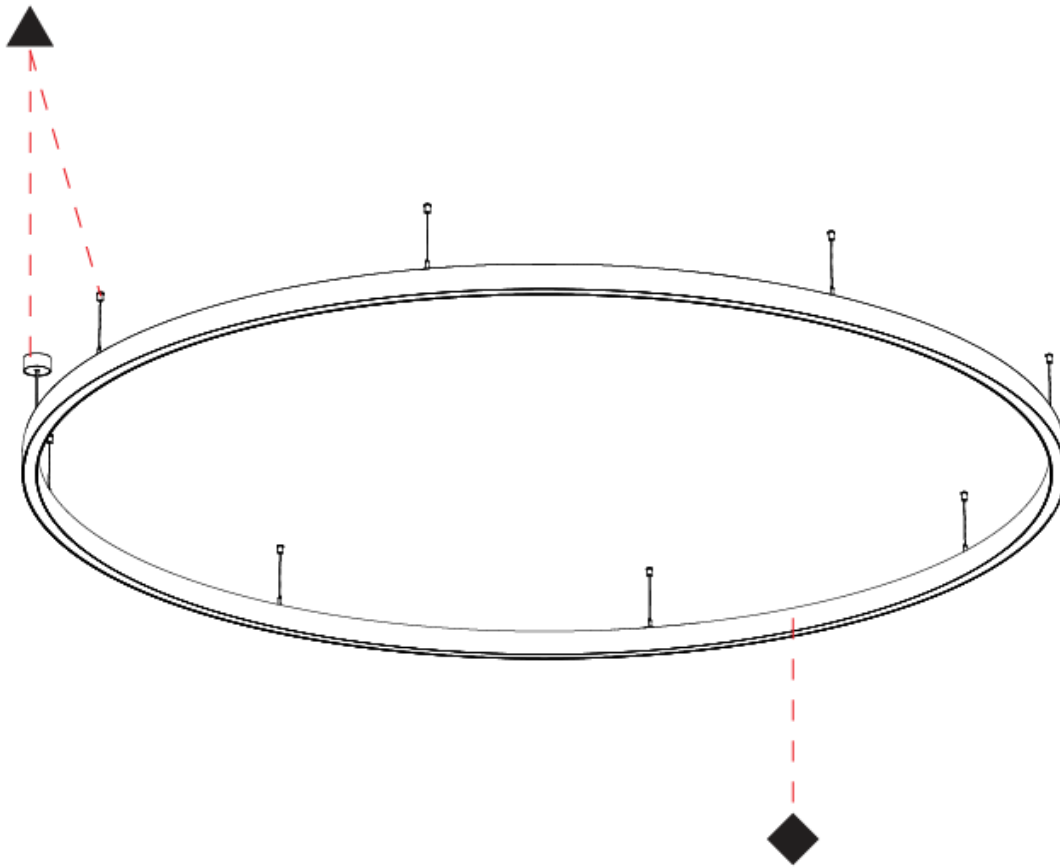

GLORIOUS 45 SUSPENSION

A3001097-

PROJECT	_____
TYPE	_____
SPECIFIER	_____
QUANTITY	_____
DATE	_____

A