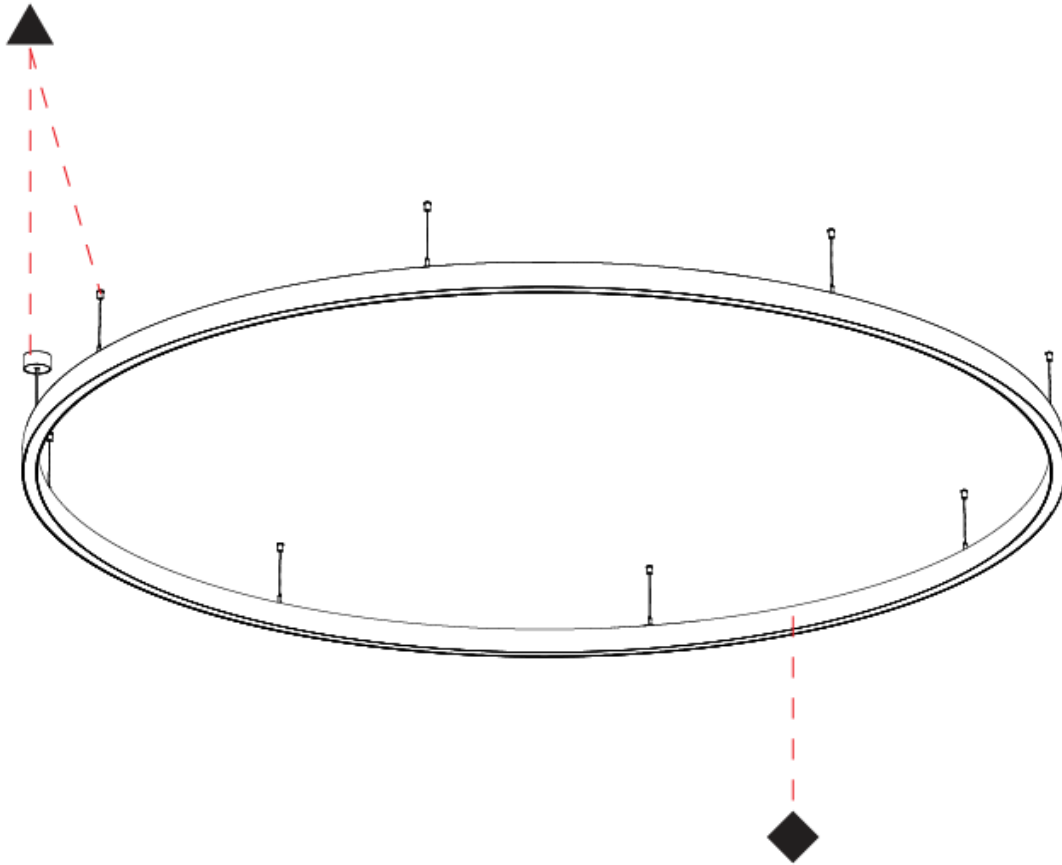

GLORIOUS 45 SUSPENSION

A3001096-

PROJECT	_____
TYPE	_____
SPECIFIER	_____
QUANTITY	_____
DATE	_____

A