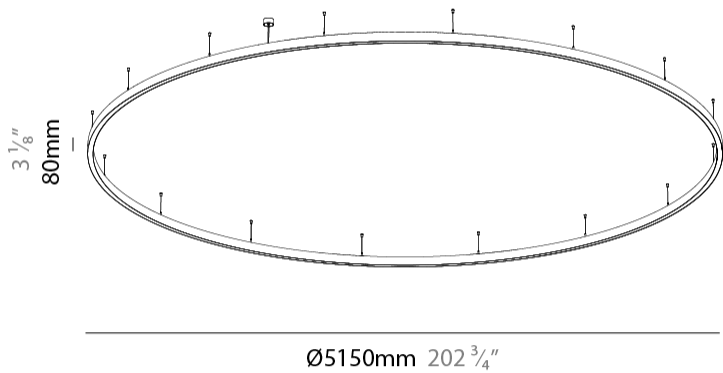

GENERAL

Series: Glorious
Subseries: Glorious 45
Partner: Prolicht
Division: Architectural
Installation: Suspension
Product Type: Pendant
Mounting Location: Ceiling
Light Distribution: Direct

PHYSICAL

Shape: Round
Diameter (mm): 5150
Diameter (in): 202 ³/₄
Height (mm): 76
Height (in): 3
Weight (kg): 35
Diffuser: PMMA - Opal / Microprism / Clear Microprism
Fixture Finish: SSR / BKV / CWI / CRY / HAB / UFT / ITA / RUA / FTG / MYG / LOD / PUS / FRO / FUP / KIA / POP / BLS / SPG / MEY / GOH / CHC / COM / ABZ / JAG / OBR / MOS / ROR
Fixture Material: PMMA / Aluminum
Cable Details: 2000mm/78 3/4" or 6000mm/236 1/4" Cable Transparent

ELECTRICAL

Lamp Type: LED
Input Wattage (W): 345
Total Output Wattage (W): 313.6
Dimming: Non-Dimming / 0-10V Dimming / Phase Dimming / DALI Dimming / MATTER Dimming
Driver Included: Yes
Driver Location: Integrated
Driver Type: Constant Current - Universal
Driver Class: Class 2
Input Voltage (V): 120 - 277

LED

Color Temperature (°K): 2700 / 3000 / 3500 / 4000
Max. Delivered Lumen (lm): Max 40373
Nominal Lumen (lm): Max 56800
CRI: >90 CRI
Lamp Life (hrs): 50000

OPTICAL

Adjustability: Fixed

RATINGS AND CERTIFICATIONS

Certified By: Certified for North American Standards
IP rating: IP40