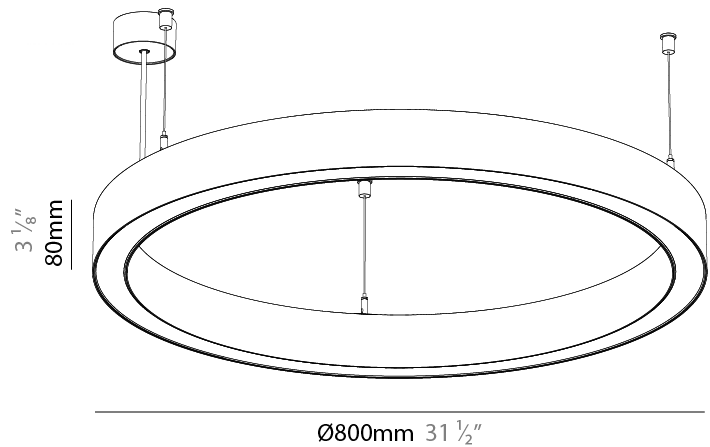

1. To build a product code in our configurator select the specify button on the base model # product page
2. To build a manual product code on this datasheet choose from the options listed below in blue font and add the suffix to the base model #

GENERAL

Series: Glorious
Subseries: Glorious 45
Partner: Prolicht
Division: Architectural
Installation: Suspension
Product Type: Pendant
Mounting Location: Ceiling
Light Distribution: Direct

PHYSICAL

Shape: Round
Diameter (mm): 800
Diameter (in): 31 1/2
Height (mm): 76
Height (in): 3
Weight (kg): 5
Diffuser: [PMMA - Opal / Microprism / Clear Microprism](#)
Fixture Finish: [SSR / BKV / CWI / CRY / HAB / UFT / ITA / RUA / FTG / MYG / LOD / PUS / FRO / FUP / KIA / POP / BLS / SPG / MEY / GOH / CHC / COM / ABZ / JAG / OBR / MOS / ROR](#)
Fixture Material: [PMMA / Aluminum](#)
Cable Details: [2000mm/78 3/4" or 6000mm/236 1/4" Cable Transparent](#)

ELECTRICAL

Lamp Type: LED
Input Wattage (W): 25.1
Total Output Wattage (W): 22.7
Dimming: Non-Dimmable
Driver Included: Yes
Driver Location: Integrated
Driver Type: Constant Current - Universal
Driver Class: Class 2
Input Voltage (V): 120 - 277

LED

Color Temperature (°K): [2700 / 3000 / 3500 / 4000](#)
Max. Delivered Lumen (lm): Max 3018
Nominal Lumen (lm): Max 4246
CRI: >90 CRI
Lamp Life (hrs): 50000

OPTICAL

Adjustability: Fixed

RATINGS AND CERTIFICATIONS

Certified By: Certified for North American Standards
IP rating: IP40