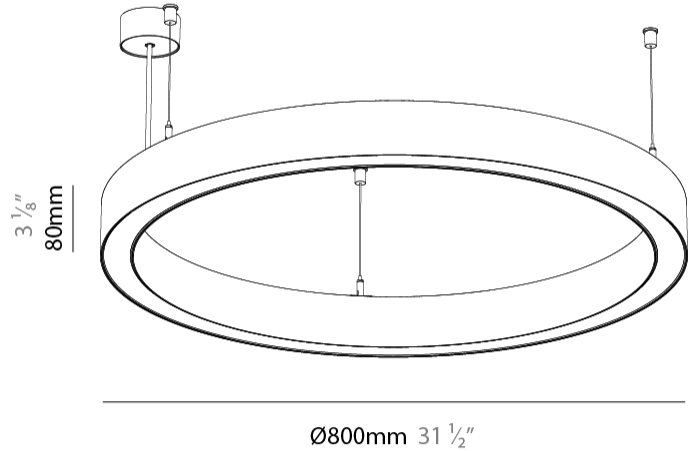

GENERAL

Series: Glorious
Subseries: Glorious 45
Partner: Prolicht
Division: Architectural
Installation: Suspension
Product Type: Pendant
Mounting Location: Ceiling
Light Distribution: Direct / Indirect

PHYSICAL

Shape: Round
Diameter (mm): 800
Diameter (in): 31 1/2
Height (mm): 76
Height (in): 3
Weight (kg): 5.6
Diffuser: PMMA - Opal / Microprism / Clear Microprism
Fixture Finish: SSR / BKV / CWI / CRY / HAB / UFT / ITA / RUA / FTG / MYG / LOD / PUS / FRO / FUP / KIA / POP / BLS / SPG / MEY / GOH / CHC / COM / ABZ / JAG / OBR / MOS / ROR
Fixture Material: PMMA / Aluminum
Cable Details: 2000mm/78 3/4" or 6000mm/236 1/4" Cable Transparent

ELECTRICAL

Lamp Type: LED
Input Wattage (W): 90.6
Total Output Wattage (W): 82.8
Dimming: Non-Dimming / 0-10V Dimming / Phase Dimming / DALI Dimming / MATTER Dimming
Driver Included: Yes
Driver Location: Integrated
Driver Type: Constant Current - Universal
Driver Class: Class 2
Input Voltage (V): 120 - 277

LED

Color Temperature (°K): 2700 / 3000 / 3500 / 4000
Max. Delivered Lumen (lm): Max 11338
Nominal Lumen (lm): Max 14910
CRI: >90 CRI
Lamp Life (hrs): 50000

OPTICAL

Adjustability: Fixed

RATINGS AND CERTIFICATIONS

Certified By: Certified for North American Standards
IP rating: IP40