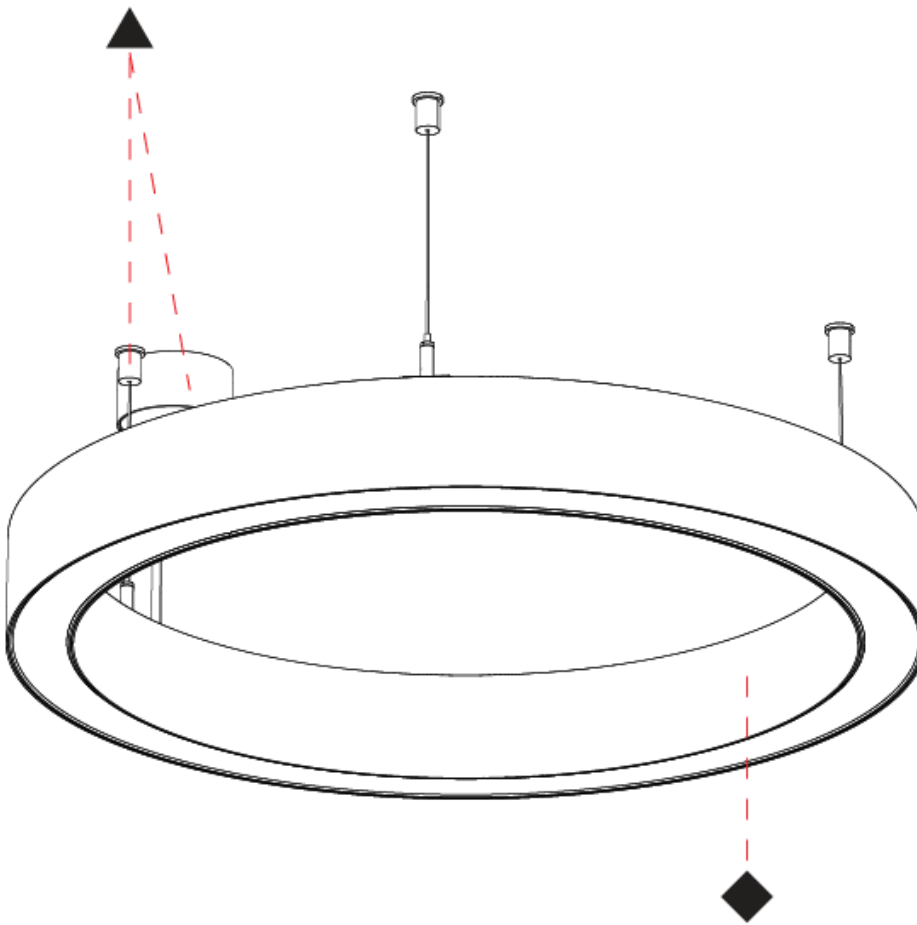

GLORIOUS 45 SUSPENSION

A3001087-

PROJECT

TYPE

SPECIFIER

QUANTITY

DATE

A