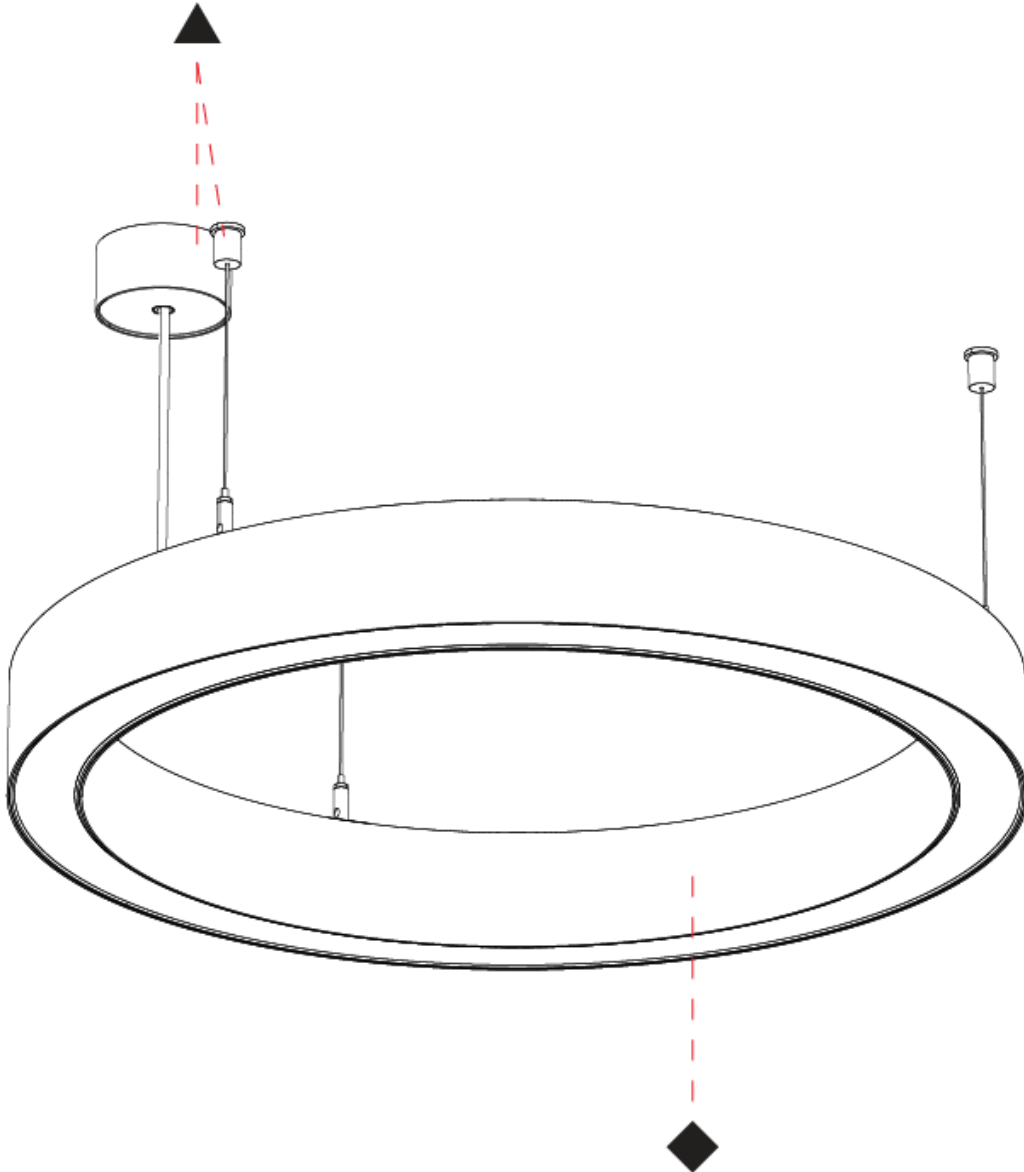

GLORIOUS 45 SUSPENSION

A3001070-

PROJECT	_____
TYPE	_____
SPECIFIER	_____
QUANTITY	_____
DATE	_____

A