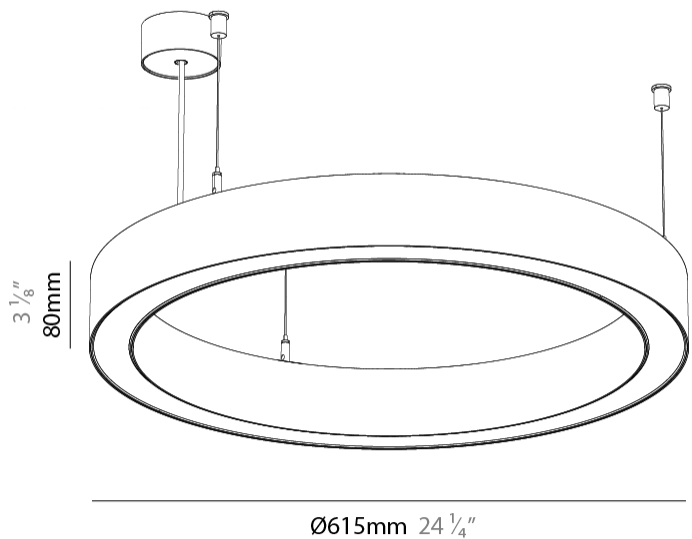

GENERAL

Series: Glorious
Subseries: Glorious 45
Partner: Prolicht
Division: Architectural
Installation: Suspension
Product Type: Pendant
Mounting Location: Ceiling
Light Distribution: Direct

PHYSICAL

Shape: Round
Diameter (mm): 615
Diameter (in): 24 3/8
Height (mm): 76
Height (in): 3
Weight (kg): 6
Diffuser: [PMMA - Opal / Microprism / Clear Microprism](#)
Fixture Finish: [SSR / BKV / CWI / CRY / HAB / UFT / ITA / RUA / FTG / MYG / LOD / PUS / FRO / FUP / KIA / POP / BLS / SPG / MEY / GOH / CHC / COM / ABZ / JAG / OBR / MOS / ROR](#)
Fixture Material: [PMMA / Aluminum](#)
Cable Details: [2000mm/78 3/4" or 6000mm/236 1/4" Cable Transparent](#)

ELECTRICAL

Lamp Type: LED
Input Wattage (W): 38.8
Total Output Wattage (W): 35.5
Dimming: [Non-Dimming / 0-10V Dimming / Phase Dimming / DALI Dimming / MATTER Dimming](#)
Driver Included: Yes
Driver Location: Integrated
Driver Type: Constant Current - Universal
Driver Class: Class 2
Input Voltage (V): 120 - 277

LED

Color Temperature (°K): [2700 / 3000 / 3500 / 4000](#)
Max. Delivered Lumen (lm): Max 4542
Nominal Lumen (lm): Max 6390
CRI: >90 CRI
Lamp Life (hrs): 50000

OPTICAL

Adjustability: Fixed

RATINGS AND CERTIFICATIONS

Certified By: Certified for North American Standards
IP rating: IP40