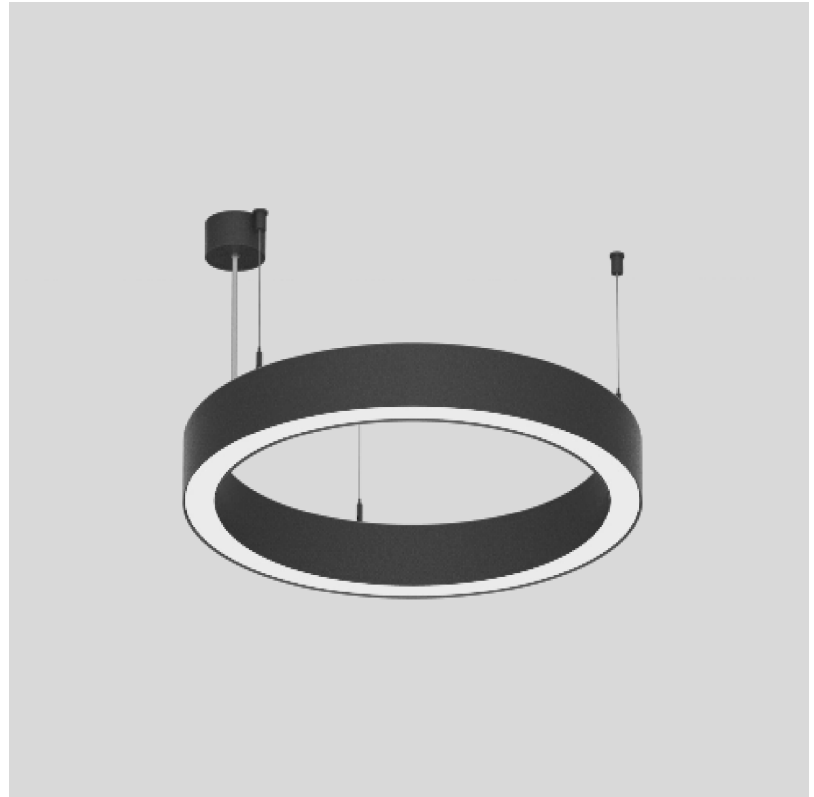

GENERAL

Series: Glorious
Subseries: Glorious 45
Partner: Prolicht
Division: Architectural
Installation: Suspension
Product Type: Pendant
Mounting Location: Ceiling
Light Distribution: Direct

PHYSICAL

Shape: Round
Diameter (mm): 615
Diameter (in): 24 3/8
Height (mm): 76
Height (in): 3
Weight (kg): 6
Diffuser: [PMMA - Opal / Microprism / Clear Microprism](#)
Fixture Finish: [SSR / BKV / CWI / CRY / HAB / UFT / ITA / RUA / FTG / MYG / LOD / PUS / FRO / FUP / KIA / POP / BLS / SPG / MEY / GOH / CHC / COM / ABZ / JAG / OBR / MOS / ROR](#)
Fixture Material: [PMMA / Aluminum](#)
Cable Details: [2000mm/78 3/4" or 6000mm/236 1/4" Cable Transparent](#)

ELECTRICAL

Lamp Type: LED
Input Wattage (W): 38.8
Total Output Wattage (W): 35.5
Dimming: [Non-Dimming / 0-10V Dimming / Phase Dimming / DALI Dimming / MATTER Dimming](#)
Driver Included: Yes
Driver Location: Integrated
Driver Type: Constant Current - Universal
Driver Class: Class 2
Input Voltage (V): 120 - 277

LED

Color Temperature (°K): [2700 / 3000 / 3500 / 4000](#)
Max. Delivered Lumen (lm): Max 4542
Nominal Lumen (lm): Max 6390
CRI: >90 CRI
Lamp Life (hrs): 50000

OPTICAL

Adjustability: Fixed

RATINGS AND CERTIFICATIONS

Certified By: Certified for North American Standards
IP rating: IP40