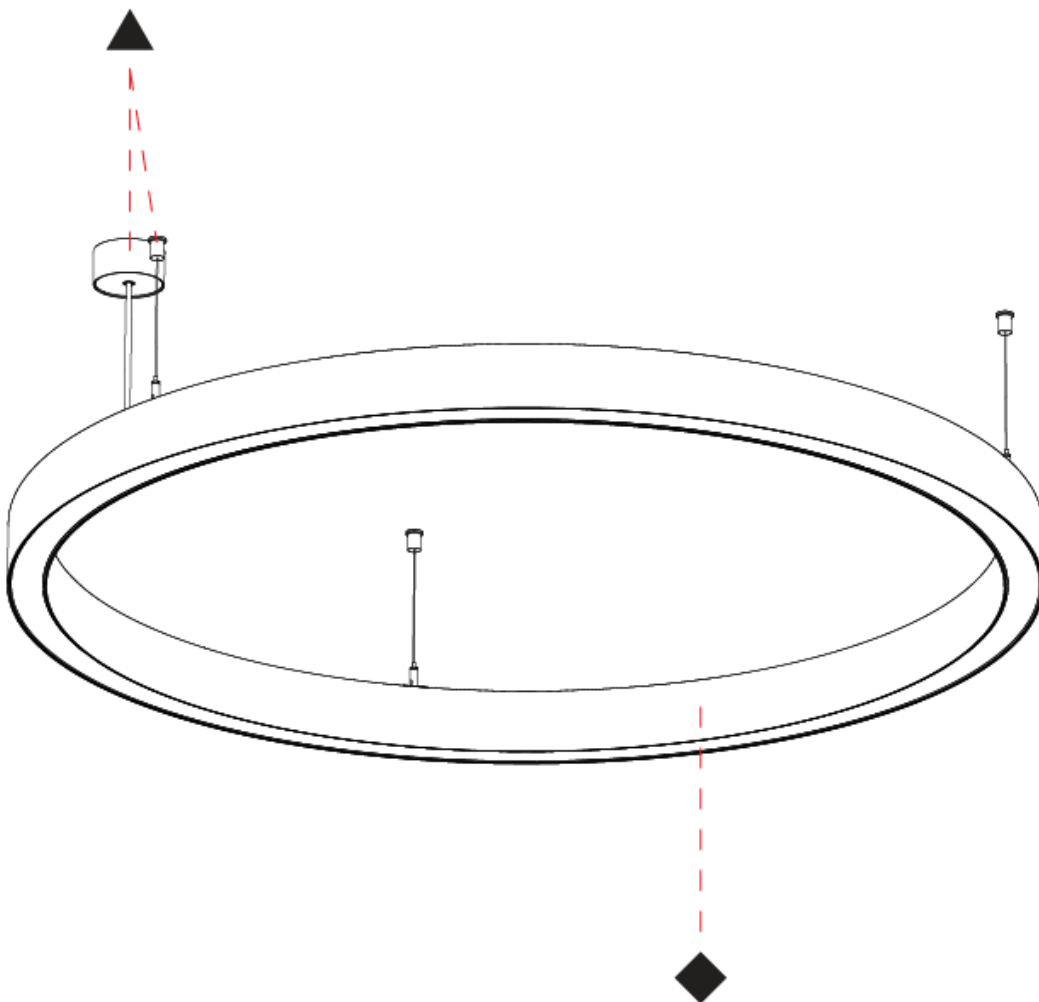

GLORIOUS 45 SUSPENSION

A3001074-

PROJECT _____

TYPE _____

SPECIFIER _____

QUANTITY _____

DATE _____

A