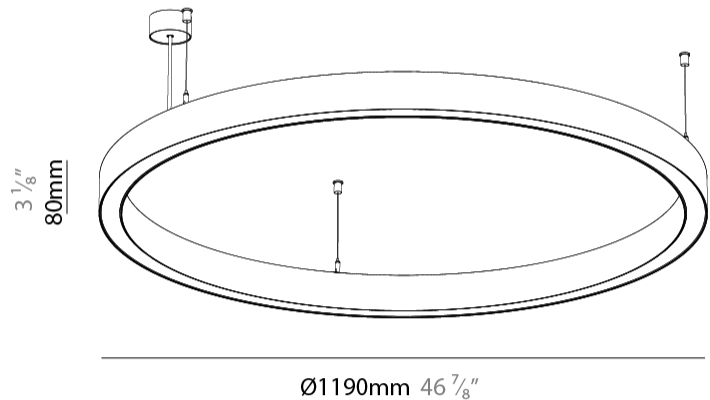

GENERAL

Series: Glorious
Subseries: Glorious 45
Partner: Prolicht
Division: Architectural
Installation: Suspension
Product Type: Pendant
Mounting Location: Ceiling
Light Distribution: Direct

PHYSICAL

Shape: Round
Diameter (mm): 1190
Diameter (in): 46 7/8
Height (mm): 76
Height (in): 3
Weight (kg): 7.3
Diffuser: [PMMA - Opal / Microprism / Clear Microprism](#)
Fixture Finish: [SSR / BKV / CWI / CRY / HAB / UFT / ITA / RUA / FTG / MYG / LOD / PUS / FRO / FUP / KIA / POP / BLS / SPG / MEY / GOH / CHC / COM / ABZ / JAG / OBR / MOS / ROR](#)
Fixture Material: [PMMA / Aluminum](#)
Cable Details: [2000mm/78 3/4" or 6000mm/236 1/4" Cable Transparent](#)

ELECTRICAL

Lamp Type: LED
Input Wattage (W): 77.6
Total Output Wattage (W): 70.9
Dimming: [Non-Dimming / 0-10V Dimming / Phase Dimming / DALI Dimming / MATTER Dimming](#)
Driver Included: Yes
Driver Location: Integrated
Driver Type: Constant Current - Universal
Driver Class: Class 2
Input Voltage (V): 120 - 277

LED

Color Temperature (°K): [2700 / 3000 / 3500 / 4000](#)
Max. Delivered Lumen (lm): Max 9084
Nominal Lumen (lm): Max 12780
CRI: >90 CRI
Lamp Life (hrs): 50000

OPTICAL

Adjustability: Fixed

RATINGS AND CERTIFICATIONS

Certified By: Certified for North American Standards
IP rating: IP40