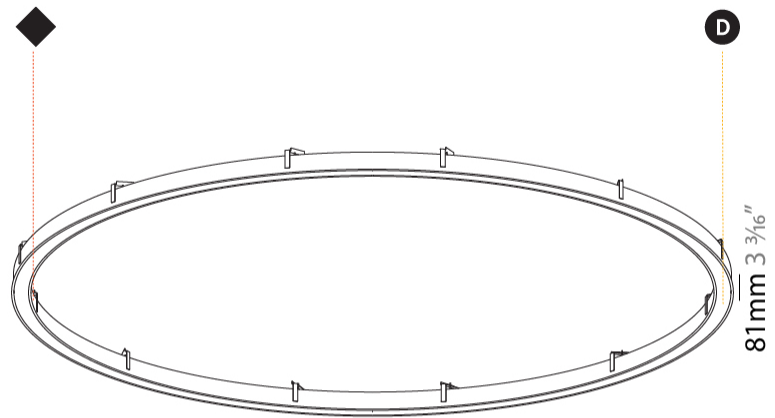

GENERAL

Series: Glorious
Subseries: Glorious Slim
Brand: Prolicht
Division: Architectural
Mounting Type: Recessed
Mounting Location: Ceiling
Subcategory: Ambient

PHYSICAL

Shape: Round
Diameter (mm): 3016
Diameter (in): 118 3/4
Height (mm): 81
Height (in): 3 3/16
Min. Recessing Depth (mm): 120
Min. Recessing Depth (in): 4 3/4
Light Distribution: Direct
Weight (kg): 27.132
Weight (lbs): 59.69
Diffuser: PMMA - Opal or Micro-Prism
Fixture Finish: SSR / BKV / CWI / CRY / HAB / UFT / ITA / RUA / FTG / MYG / LOD / PUS / FRO / FUP / KIA / POP / BLS / SPG / MEY / GOH / GUM / CHC / COM / ABZ / JAG / OBR / MOS / ROR
Fixture Material: Aluminum
Cut-out Measurements: 3007mm / 118 3/8" x 2863mm / 112 11/16"

Ø 2854mm 112 3/8"

Ø 3016mm 118 3/4"

3007mm x 2863mm 118 3/8" x 112 11/16"	120mm 4 3/4"	10 - 30mm 3/8" - 1 3/16"	

PROJECT	
TYPE	
SPECIFIER	
QUANTITY	
DATE	

GLORIOUS SLIM SURFACE

A3D020-

base number	LED Dimming	Color Temperature	Finishes (Diamond)	Diffuser Options
-------------	-------------	-------------------	--------------------	------------------

GENERAL

Series: Glorious
Subseries: Glorious Slim
Brand: Prolicht
Division: Architectural
Mounting Type: Surface
Mounting Location: Ceiling
Subcategory: Ambient

PHYSICAL

Shape: Round
Diameter (mm): 3000
Diameter (in): 118 1/8
Height (mm): 90
Height (in): 3 9/16
Light Distribution: Direct
Weight (kg): 26.284
Weight (lbs): 57.83
Diffuser: PMMA - Opal or Micro-Prism
Fixture Finish: SSR / BKV / CWI / CRY / HAB / UFT / ITA / RUA / FTG / MYG / LOD / PUS / FRO / FUP / KIA / POP / BLS / SPG / MEY / GOH / GUM / CHC / COM / ABZ / JAG / OBR / MOS / ROR
Fixture Material: Aluminum