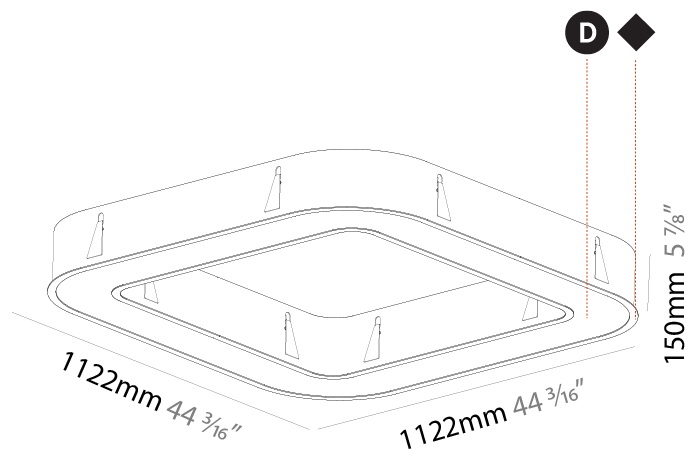

GENERAL

Series: Glorious
Subseries: Glorious Quantum
Brand: Prolicht
Division: Architectural
Mounting Type: Recessed
Mounting Location: Ceiling
Subcategory: Ambient

PHYSICAL

Shape: Square
Length (mm): 1122
Length (in): 44 ³/₁₆"
Width (mm): 1122
Width (in): 44 ³/₁₆"
Height (mm): 150
Height (in): 5 ⁷/₈"
Min. Recessing Depth (mm): 160
Min. Recessing Depth (in): 6 ⁵/₁₆"
Light Distribution: Direct
Weight (kg): 16.085
Weight (lbs): 35.39
Diffuser: PMMA - Opal or Micro-Prism
Fixture Finish: SSR / BKV / CWI / CRY / HAB / UFT / ITA / RUA / FTG / MYG / LOD / PUS / FRO / FUP / KIA / POP / BLS / SPG / MEY / GOH / GUM / CHC / COM / ABZ / JAG / OBR / MOS / ROR
Fixture Material: Aluminum

ELECTRICAL

Lamp Type: LED (Zhaga Standard)
Input Wattage (W): 60
Total Output Wattage (W): 48 / 38.4 (3500K)
Dimming: Non-Dimming / Phase Dimming (120Vac only) / 0-10V Dimming
Driver Included: Yes
Driver Location: Integrated
Driver Type: Constant Current - 120 / 277Vac
Driver Class: Class 2
Input Voltage (V): 120 - 277
Constant Current (MA): 350 / 1200 (3500K)

LED

Color Temperature (°K): 3000 / 3500 / 4000
Max. Delivered Lumen (lm): 5540 / 5733 / 5850
CRI: >80 CRI
Efficiency (%): 65
Lamp Life (hrs): 50000

OPTICAL

RATINGS AND CERTIFICATIONS

Certified By: Certified for North American Standards
IP rating: IP20