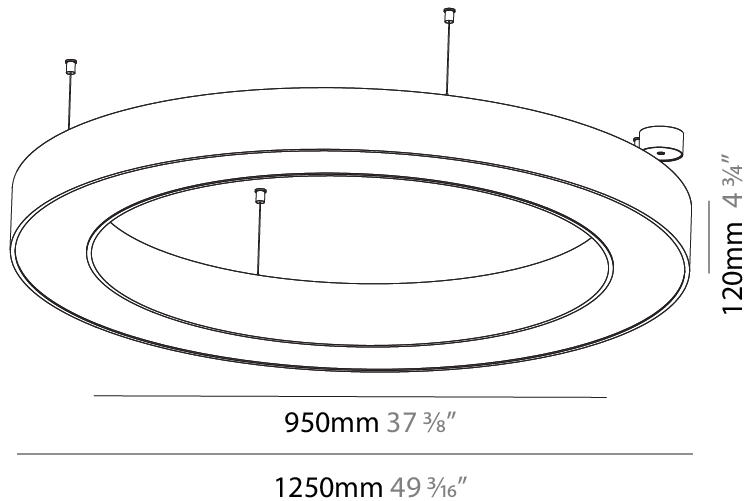

GENERAL

Series: Glorious
Subseries: Glorious
Brand: Prolicht
Division: Architectural
Mounting Type: Suspension
Mounting Location: Ceiling
Subcategory: Ambient

PHYSICAL

Shape: Round
Diameter (mm): 1250
Diameter (in): 49 ³/₁₆
Height (mm): 120
Height (in): 4 ³/₄
Max. Overall Height (mm): 2120
Max. Overall Height (in): 83 ⁷/₁₆
Light Distribution: Direct
Weight (kg): 12.847
Weight (lbs): 28.26
Diffuser: [PMMA - Opal or Micro-Prism](#)
Fixture Finish: [SSR / BKV / CWI / CRY / HAB / UFT / ITA / RUA / FTG / MYG / LOD / PUS / FRO / FUP / KIA / POP / BLS / SPG / MEY / GOH / GUM / CHC / COM / ABZ / JAG / OBR / MOS / ROR](#)
Fixture Material: Aluminum

ELECTRICAL

Lamp Type: LED (Zhaga Standard)
Input Wattage (W): 60
Total Output Wattage (W): 48 / 38.4 (3500K)
Dimming: [Non-Dimming / Phase Dimming (120Vac only) / 0-10V Dimming](#)
Driver Included: Yes
Driver Location: Integrated
Driver Type: Constant Current
Driver Class: Class 2
Input Voltage (V): 120 - 277
Constant Current (MA): 350 / 1200 (3500K)

LED

Color Temperature (°K): [3000 / 3500 / 4000](#)
Max. Delivered Lumen (lm): 5540 / 5733 / 5850
CRI: >80 CRI
Efficiency (%): 0.65
Lamp Life (hrs): 50000

OPTICAL

RATINGS AND CERTIFICATIONS

Certified By: Certified for North American Standards
IP rating: IP20