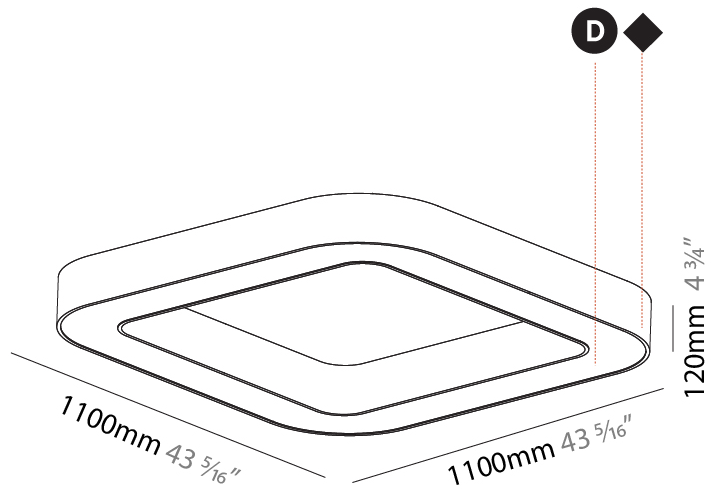

GENERAL

Series: Glorious
Subseries: Glorious Quantum
Brand: Prolicht
Division: Architectural
Mounting Type: Surface
Mounting Location: Ceiling
Subcategory: Ambient

PHYSICAL

Shape: Square
Length (mm): 1100
Length (in): 43 ⁵/₁₆"
Width (mm): 1100
Width (in): 43 ⁵/₁₆"
Height (mm): 120
Height (in): 4 ³/₄"
Light Distribution: Direct
Weight (kg): 14.2
Weight (lbs): 31.24
Diffuser: [PMMA - Opal or Micro-Prism](#)
Fixture Finish: [SSR / BKV / CWI / CRY / HAB / UFT / ITA / RUA / FTG / MYG / LOD / PUS / FRO / FUP / KIA / POP / BLS / SPG / MEY / GOH / GUM / CHC / COM / ABZ / JAG / OBR / MOS / ROR](#)
Fixture Material: Aluminum

ELECTRICAL

Lamp Type: LED (Zhaga Standard)
Input Wattage (W): 60
Total Output Wattage (W): 48 / 38.4 (3500K)
Dimming: [Non-Dimming / Phase Dimming (120Vac only) / 0-10V Dimming](#)
Driver Included: Yes
Driver Location: Integrated
Driver Type: Constant Current - 120 / 277Vac
Driver Class: Class 2
Input Voltage (V): 120 - 277
Constant Current (MA): 350 / 1200 (3500K)

LED

[Color Temperature (°K): 3000 / 3500 / 4000](#)
Max. Delivered Lumen (lm): 5540 / 5733 / 5850
CRI: >80 CRI
Efficiency (%): 65
Lamp Life (hrs): 50000

OPTICAL

RATINGS AND CERTIFICATIONS

Certified By: Certified for North American Standards
IP rating: IP20