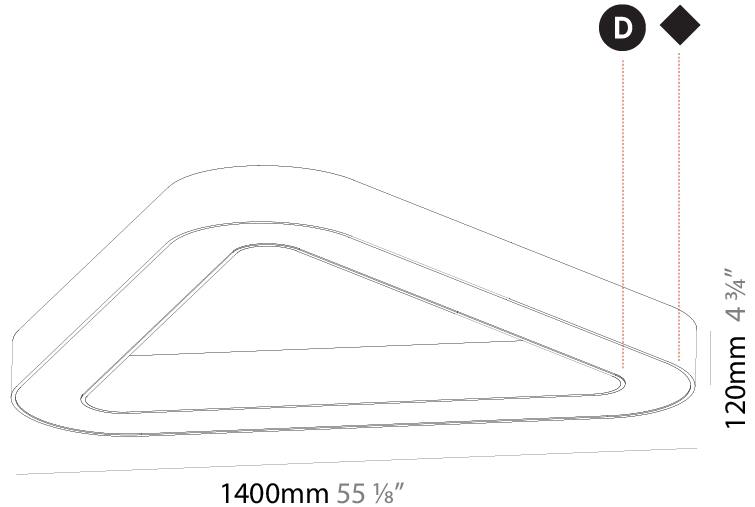

GENERAL

Series: Glorious
Subseries: Glorious Victory
Brand: Prolicht
Division: Architectural
Mounting Type: Surface
Mounting Location: Ceiling
Subcategory: Ambient

PHYSICAL

Shape: Abstract
Length (mm): 1400
Length (in): 55 1/8
Width (mm): 1400
Width (in): 55 1/8
Height (mm): 120
Height (in): 4 3/4
Light Distribution: Direct
Weight (kg): 15.2
Weight (lbs): 33.51
Diffuser: PMMA - Opal or Micro-Prism
Fixture Finish: SSR / BKV / CWI / CRY / HAB / UFT / ITA / RUA / FTG / MYG / LOD / PUS / FRO / FUP / KIA / POP / BLS / SPG / MEY / GOH / GUM / CHC / COM / ABZ / JAG / OBR / MOS / ROR
Fixture Material: Aluminum

ELECTRICAL

Lamp Type: LED (Zhaga Standard)
Input Wattage (W): 60
Total Output Wattage (W): 48 / 38.4 (3500K)
Dimming: Non-Dimming / Phase Dimming (120Vac only) / 0-10V Dimming
Driver Included: Yes
Driver Location: Integrated
Driver Type: Constant Current - 120 / 277Vac
Driver Class: Class 2
Input Voltage (V): 120 - 277
Constant Current (MA): 350 / 1200 (3500K)

LED

Color Temperature (°K): 3000 / 3500 / 4000
Max. Delivered Lumen (lm): 5540 / 5733 / 5850
CRI: >80 CRI
Efficiency (%): 65
Lamp Life (hrs): 50000

OPTICAL

RATINGS AND CERTIFICATIONS

Certified By: Certified for North American Standards
IP rating: IP20