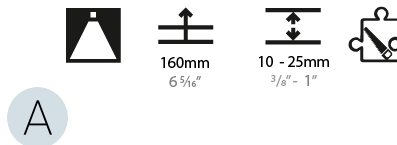

GENERAL

Series: Glorious
Subseries: Glorious Victory
Brand: Prolicht
Division: Architectural
Mounting Type: Recessed
Mounting Location: Ceiling
Subcategory: Ambient

PHYSICAL

Shape: Abstract
Length (mm): 1421
Length (in): 55 ¹⁵/₁₆
Width (mm): 1421
Width (in): 55 ¹⁵/₁₆
Height (mm): 150
Height (in): 5 ⁷/₈
Min. Recessing Depth (mm): 160
Min. Recessing Depth (in): 6 ⁵/₁₆
Light Distribution: Direct
Weight (kg): 17.995
Weight (lbs): 39.59
Diffuser: PMMA - Opal or Micro-Prism
Fixture Finish: SSR / BKV / CWI / CRY / HAB / UFT / ITA / RUA / FTG / MYG / LOD / PUS / FRO / FUP / KIA / POP / BLS / SPG / MEY / GOH / GUM / CHC / COM / ABZ / JAG / OBR / MOS / ROR
Fixture Material: Aluminum

ELECTRICAL

Lamp Type: LED (Zhaga Standard)
Input Wattage (W): 60
Total Output Wattage (W): 48 / 38.4 3500K
Dimming: Non-Dimming / Phase Dimming (120Vac only) / 0-10V Dimming
Driver Included: Yes
Driver Location: Integrated
Driver Type: Constant Current - 120 / 277Vac
Driver Class: Class 2
Input Voltage (V): 120 - 277
Constant Current (MA): 350 / 1200 (3500K)

LED

Color Temperature (°K): 3000 / 3500 / 4000
Max. Delivered Lumen (lm): 5540 / 5733 / 5850
CRI: >80 CRI
Efficiency (%): 65
Lamp Life (hrs): 50000

OPTICAL

RATINGS AND CERTIFICATIONS

Certified By: Certified for North American Standards
IP rating: IP20