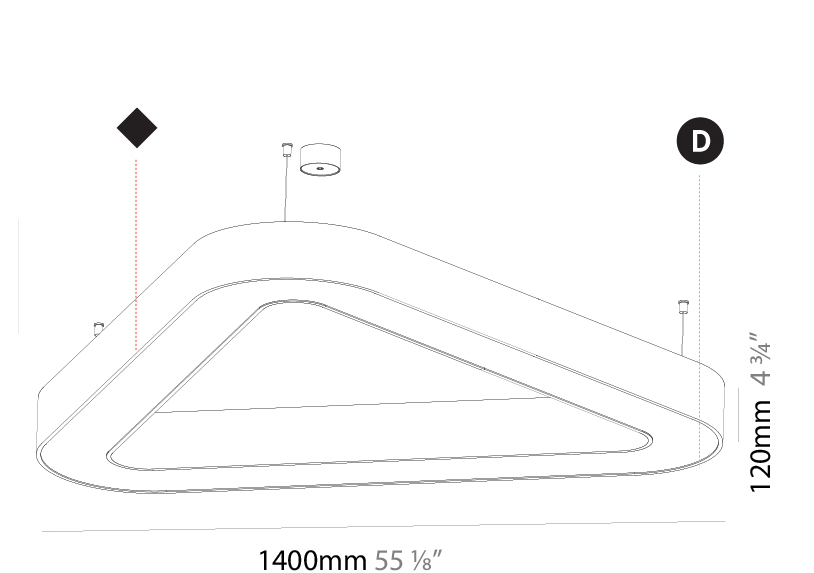

GENERAL

Series: Glorious
Subseries: Glorious Victory
Brand: Prolicht
Division: Architectural
Mounting Type: Suspension
Mounting Location: Ceiling
Subcategory: Ambient

PHYSICAL

Shape: Abstract
Length (mm): 1400
Length (in): 55 1/8
Width (mm): 1400
Width (in): 55 1/8
Height (mm): 120
Height (in): 4 3/4
Max. Overall Height (mm): 2120
Max. Overall Height (in): 83 7/16
Light Distribution: Direct
Weight (kg): 13.892
Weight (lbs): 30.56
Diffuser: PMMA - Opal or Micro-Prism
Fixture Finish: SSR / BKV / CWI / CRY / HAB / UFT / ITA / RUA / FTG / MYG / LOD / PUS / FRO / FUP / KIA / POP / BLS / SPG / MEY / GOH / GUM / CHC / COM / ABZ / JAG / OBR / MOS / ROR
Fixture Material: Aluminum

ELECTRICAL

Lamp Type: LED (Zhaga Standard)
Input Wattage (W): 60
Total Output Wattage (W): 48 / 38.4 (3500K)
Dimming: Non-Dimming / Phase Dimming (120Vac only) / 0-10V Dimming
Driver Included: Yes
Driver Location: Integrated
Driver Type: Constant Current - 120 / 277Vac
Driver Class: Class 2
Input Voltage (V): 120 - 277
Constant Current (MA): 350 / 1200 (3500K)

LED

Color Temperature (°K): 3000 / 3500 / 4000
Max. Delivered Lumen (lm): 5540 / 5733 / 5850
CRI: >80 CRI
Efficiency (%): 0.65
Lamp Life (hrs): 50000

OPTICAL

RATINGS AND CERTIFICATIONS

Certified By: Certified for North American Standards
IP rating: IP20