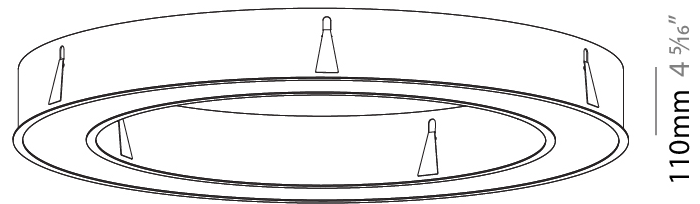

GENERAL

Series: Glorious
 Subseries: Glorious
 Brand: Prolicht
 Division: Architectural
 Mounting Type: Recessed
 Mounting Location: Ceiling
 Subcategory: Ambient

PHYSICAL

Shape: Round
 Diameter (mm): 1270
 Diameter (in): 50
 Height (mm): 110
 Height (in): 4 ⁵/₁₆
 Min. Recessing Depth (mm): 120
 Min. Recessing Depth (in): 4 ³/₄
 Light Distribution: Direct
 Weight (kg): 15.446
 Weight (lbs): 34.05
 Diffuser: PMMA - Opal or Micro-Prism
 Fixture Finish: SSR / BKV / CWI / CRY / HAB / UFT / ITA / RUA / FTG / MYG / LOD / PUS / FRO / FUP / KIA / POP / BLS / SPG / MEY / GOH / GUM / CHC / COM / ABZ / JAG / OBR / MOS / ROR
 Fixture Material: Aluminum
 Cut-out Measurements: 1260mm / 49 5/8" x 940mm / 37"

PROJECT
TYPE
SPECIFIER
QUANTITY
DATE

Ø 928mm 36 ⁹/₁₆"

Ø 1270mm 50 "

110mm 4 ⁵/₁₆"

1260mm x 940mm
49 5/8" x 37"

120mm
4 3/4"

10 - 15mm
3/8" - 9/16"

A37507-