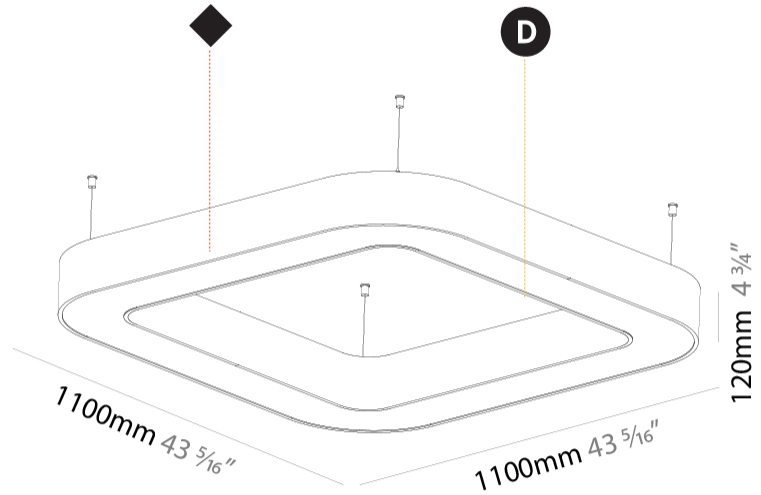

GENERAL

Series: Glorious
Subseries: Glorious Quantum
Brand: Prolicht
Division: Architectural
Mounting Type: Suspension
Mounting Location: Ceiling
Subcategory: Ambient

PHYSICAL

Shape: Square
Length (mm): 1100
Length (in): 43 ⁵/₁₆"
Width (mm): 1100
Width (in): 43 ⁵/₁₆"
Height (mm): 120
Height (in): 4 ³/₄"
Max. Overall Height (mm): 2120
Max. Overall Height (in): 83 ⁷/₁₆"
Light Distribution: Direct
Weight (kg): 13.125
Weight (lbs): 28.88
Diffuser: PMMA - Opal or Micro-Prism
Fixture Finish: SSR / BKV / CWI / CRY / HAB / UFT / ITA / RUA / FTG / MYG / LOD / PUS / FRO / FUP / KIA / POP / BLS / SPG / MEY / GOH / GUM / CHC / COM / ABZ / JAG / OBR / MOS / ROR
Fixture Material: Aluminum

ELECTRICAL

Lamp Type: LED (Zhaga Standard)
Input Wattage (W): 60
Total Output Wattage (W): 48 / 38.4 (3500K)
Dimming: Non-Dimming / Phase Dimming (120Vac only) / 0-10V Dimming
Driver Included: Yes
Driver Location: Integrated
Driver Type: Constant Current - 120 / 277Vac
Driver Class: Class 2
Input Voltage (V): 120 - 277
Constant Current (MA): 350 / 1200 (3500K)

LED

Color Temperature (°K): 3000 / 3500 / 4000
Max. Delivered Lumen (lm): 5540 / 5733 / 5850
CRI: >80 CRI
Efficiency (%): 65
Lamp Life (hrs): 50000

OPTICAL

RATINGS AND CERTIFICATIONS

Certified By: Certified for North American Standards
IP rating: IP20