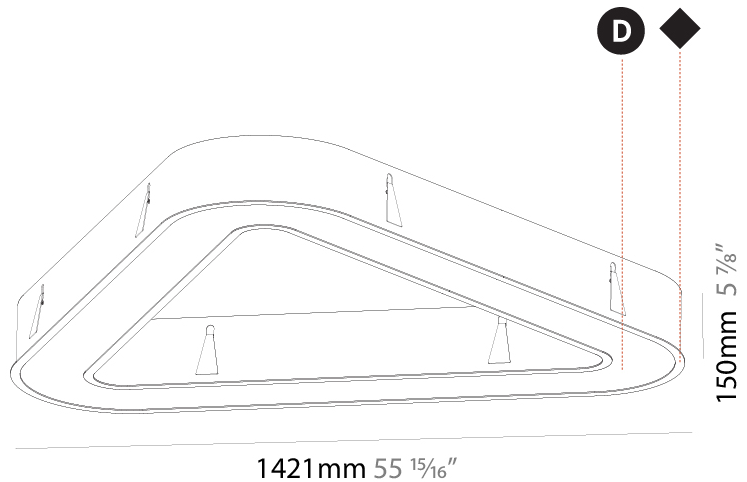

GENERAL

Series: Glorious
Subseries: Glorious Victory
Brand: Prolicht
Division: Architectural
Mounting Type: Recessed
Mounting Location: Ceiling
Subcategory: Ambient

PHYSICAL

Shape: Abstract
Length (mm): 1421
Length (in): 55 ¹⁵/₁₆
Width (mm): 1421
Width (in): 55 ¹⁵/₁₆
Height (mm): 150
Height (in): 5 ⁷/₈
Min. Recessing Depth (mm): 160
Min. Recessing Depth (in): 6 ⁵/₁₆
Light Distribution: Direct
Weight (kg): 17.995
Weight (lbs): 39.59
Diffuser: PMMA - Opal or Micro-Prism
Fixture Finish: SSR / BKV / CWI / CRY / HAB / UFT / ITA / RUA / FTG / MYG / LOD / PUS / FRO / FUP / KIA / POP / BLS / SPG / MEY / GOH / GUM / CHC / COM / ABZ / JAG / OBR / MOS / ROR
Fixture Material: Aluminum

ELECTRICAL

Lamp Type: LED (Zhaga Standard)
Input Wattage (W): 60
Total Output Wattage (W): 48 / 38.4 3500K
Dimming: Non-Dimming / Phase Dimming (120Vac only) / 0-10V Dimming
Driver Included: Yes
Driver Location: Integrated
Driver Type: Constant Current - 120 / 277Vac
Driver Class: Class 2
Input Voltage (V): 120 - 277
Constant Current (MA): 350 / 1200 (3500K)

LED

Color Temperature (°K): 3000 / 3500 / 4000
Max. Delivered Lumen (lm): 5540 / 5733 / 5850
CRI: >80 CRI
Efficiency (%): 65
Lamp Life (hrs): 50000

OPTICAL

RATINGS AND CERTIFICATIONS

Certified By: Certified for North American Standards
IP rating: IP20