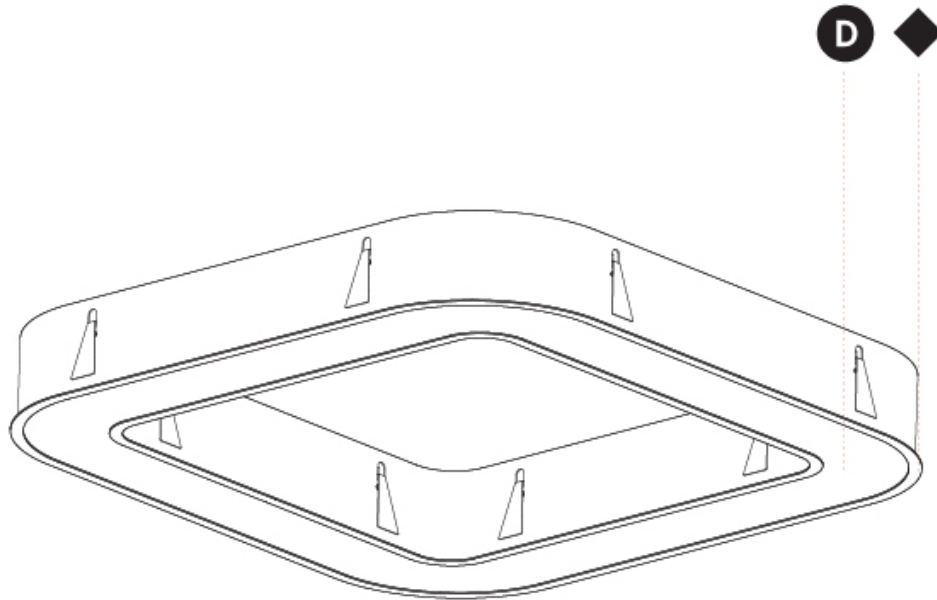

GLORIOUS QUANTUM RECESSED

A37563-

PROJECT	_____
TYPE	_____
SPECIFIER	_____
QUANTITY	_____
DATE	_____

A