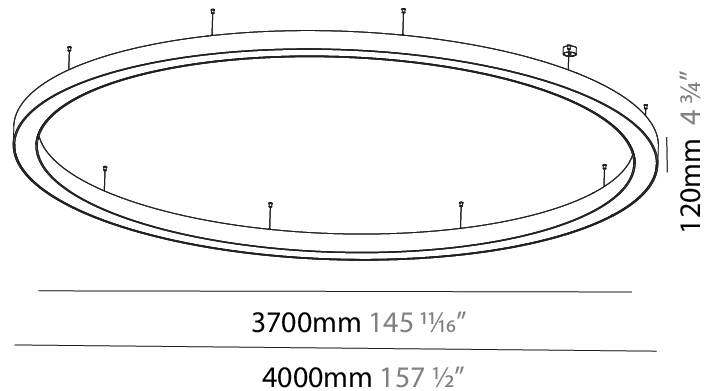

GENERAL

Series: Glorious
Subseries: Glorious
Brand: Prolicht
Division: Architectural
Mounting Type: Suspension
Mounting Location: Ceiling
Subcategory: Ambient

PHYSICAL

Shape: Round
Diameter (mm): 4000
Diameter (in): 157 1/2
Height (mm): 120
Height (in): 4 3/4
Max. Overall Height (mm): 2120
Max. Overall Height (in): 83 7/16
Light Distribution: Direct
Weight (kg): 50.71
Weight (lbs): 111.98
Diffuser: PMMA - Opal or Micro-Prism
Fixture Finish: [SSR / BKV / CWI / CRY / HAB / UFT / ITA / RUA / FTG / MYG / LOD / PUS / FRO / FUP / KIA / POP / BLS / SPG / MEY / GOH / GUM / CHC / COM / ABZ / JAG / OBR / MOS / ROR](#)
Fixture Material: Aluminum

ELECTRICAL

Lamp Type: LED (Zhaga Standard)
Input Wattage (W): 200
Total Output Wattage (W): 160 / 128 (3500K)
Dimming: [Non-Dimming / Phase Dimming (120Vac only) / 0-10V Dimming](#)
Driver Included: Yes
Driver Location: Integrated
Driver Type: Constant Current
Driver Class: Class 2
Input Voltage (V): 120 - 277
Constant Current (MA): 350 / 1000 (3500K)

LED

Color Temperature (°K): [3000 / 3500 / 4000](#)
Max. Delivered Lumen (lm): 18460 / 19110 / 19500
CRI: >80 CRI
Efficiency (%): 0.65
Lamp Life (hrs): 50000

OPTICAL

RATINGS AND CERTIFICATIONS

Certified By: Certified for North American Standards
IP rating: IP20

PROJECT _____
TYPE _____
SPECIFIER _____
QUANTITY _____
DATE _____