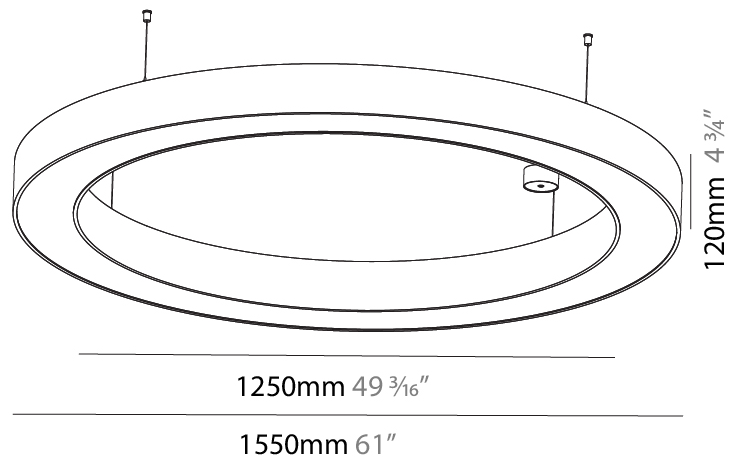

GENERAL

Series: Glorious
Subseries: Glorious
Brand: Prolight
Division: Architectural
Mounting Type: Suspension
Mounting Location: Ceiling
Subcategory: Ambient

PHYSICAL

Shape: Round
Diameter (mm): 1550
Diameter (in): 61
Height (mm): 120
Height (in): 4 ¾
Max. Overall Height (mm): 2120
Max. Overall Height (in): 83 7/16
Light Distribution: Direct / Indirect
Weight (kg): 16.737
Weight (lbs): 36.90
Diffuser: PMMA - Opal or Micro-Prism
Fixture Finish: SSR / BKV / CWI / CRY / HAB / UFT / ITA / RUA / FTG / MYG / LOD / PUS / FRO / FUP / KIA / POP / BLS / SPG / MEY / GOH / GUM / CHC / COM / ABZ / JAG / OBR / MOS / ROR
Fixture Material: Aluminum

ELECTRICAL

Lamp Type: LED (Zhaga Standard)
Input Wattage (W): 110
Total Output Wattage (W): 88 / 70.4 (3500K)
Dimming: Non-Dimming / Phase Dimming (120Vac only) / 0-10V Dimming
Driver Included: Yes
Driver Location: Integrated
Driver Type: Constant Current - 120 / 277Vac
Driver Class: Class 2
Input Voltage (V): 120 - 277
Constant Current (MA): 350 / 700/800 (3500K)

LED

Color Temperature (°K): 3000 / 3500 / 4000
Max. Delivered Lumen (lm): 6920 / 7164 / 7310 Direct / 4530 / 4938 / 4790 Indirect
CRI: >80 CRI
Efficiency (%): 68
Lamp Life (hrs): 50000

OPTICAL

RATINGS AND CERTIFICATIONS

Certified By: Certified for North American Standards
IP rating: IP20