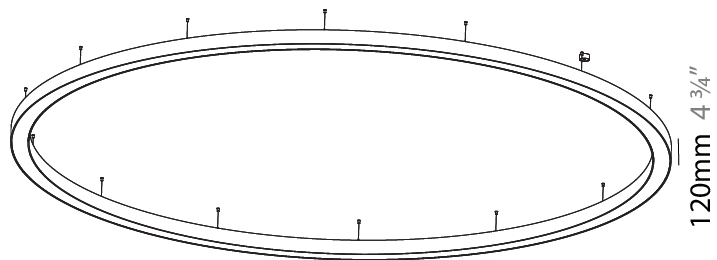

GENERAL

Series: Glorious
Subseries: Glorious
Brand: Prolicht
Division: Architectural
Mounting Type: Suspension
Mounting Location: Ceiling
Subcategory: Ambient

PHYSICAL

Shape: Round
Diameter (mm): 5400
Diameter (in): 212 ⁵/₈
Depth (mm): 120
Depth (in): 4 ³/₄
Max. Overall Height (mm): 2120
Max. Overall Height (in): 83 ⁷/₁₆
Light Distribution: Direct
Weight (kg): 69.5
Weight (lbs): 152.9
Diffuser: PMMA - Opal or Micro-Prism
Fixture Finish: [SSR / BKV / CWI / CRY / HAB / UFT / ITA / RUA / FTG / MYG / LOD / PUS / FRO / FUP / KIA / POP / BLS / SPG / MEY / GOH / GUM / CHC / COM / ABZ / JAG / OBR / MOS / ROR](#)
Fixture Material: Aluminum

ELECTRICAL

Lamp Type: LED (Zhaga Standard)
Input Wattage (W): 280
Total Output Wattage (W): 224 / 179.2 (3500K)
Dimming: [Non-Dimming / Phase Dimming (120Vac only) / 0-10V Dimming](#)
Driver Included: Yes
Driver Location: Integrated
Driver Type: Constant Current
Driver Class: Class 2
Input Voltage (V): 120 - 277
Constant Current (MA): 350 / 1400 (3500K)

LED

Color Temperature (°K): [3000 / 3500 / 4000](#)
Max. Delivered Lumen (lm): 25840 / 26754 / 27300
CRI: >80 CRI
Efficiency (%): 65
Lamp Life (hrs): 50000

OPTICAL

RATINGS AND CERTIFICATIONS

Certified By: Certified for North American Standards
IP rating: IP20

5100mm 200 ¹³/₁₆"

5400mm 212 ⁵/₈"