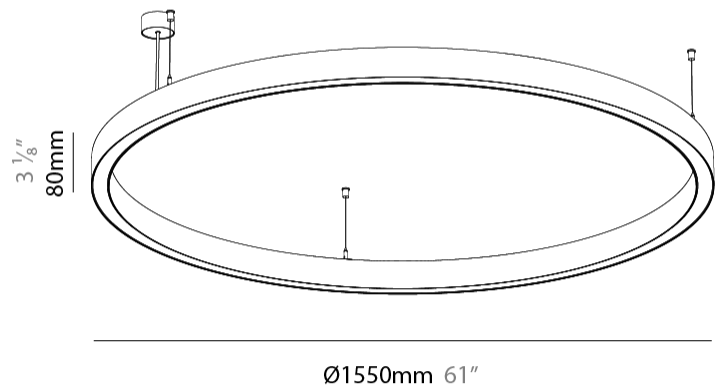

GENERAL

Series: Glorious
Subseries: Glorious 45
Partner: Prolicht
Division: Architectural
Installation: Suspension
Product Type: Pendant
Mounting Location: Ceiling
Light Distribution: Direct / Indirect

PHYSICAL

Shape: Round
Diameter (mm): 1550
Diameter (in): 61
Height (mm): 76
Height (in): 3
Weight (kg): 10.5
Diffuser: PMMA - Opal / Microprism / Clear Microprism
Fixture Finish: SSR / BKV / CWI / CRY / HAB / UFT / ITA / RUA / FTG / MYG / LOD / PUS / FRO / FUP / KIA / POP / BLS / SPG / MEY / GOH / CHC / COM / ABZ / JAG / OBR / MOS / ROR
Fixture Material: PMMA / Aluminum
Cable Details: 2000mm/78 3/4" or 6000mm/236 1/4" Cable Transparent

ELECTRICAL

Lamp Type: LED
Input Wattage (W): 181.1
Total Output Wattage (W): 164.5
Dimming: Non-Dimming / 0-10V Dimming / Phase Dimming / DALI Dimming / MATTER Dimming
Driver Included: Yes
Driver Location: Integrated
Driver Type: Constant Current - Universal
Driver Class: Class 2
Input Voltage (V): 120 - 277

LED

Color Temperature (°K): 2700 / 3000 / 3500 / 4000
Max. Delivered Lumen (lm): Max 22676
Nominal Lumen (lm): Max 29820
CRI: >90 CRI
Lamp Life (hrs): 50000

OPTICAL

Adjustability: Fixed

RATINGS AND CERTIFICATIONS

Certified By: Certified for North American Standards
IP rating: IP40