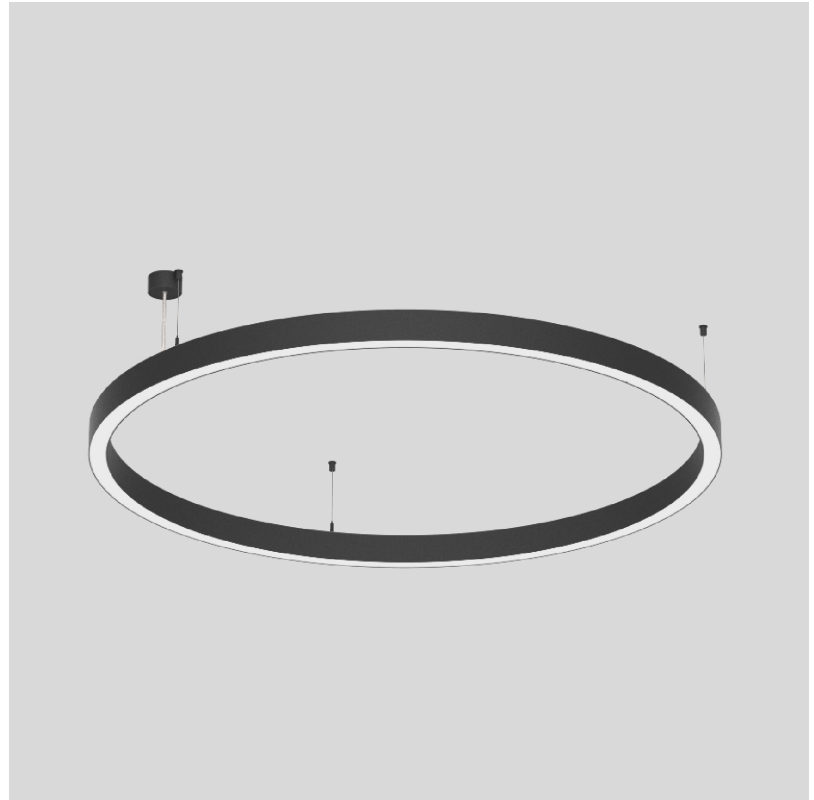

GENERAL

Series: Glorious
Subseries: Glorious 45
Partner: Prolicht
Division: Architectural
Installation: Suspension
Product Type: Pendant
Mounting Location: Ceiling
Light Distribution: Direct / Indirect

PHYSICAL

Shape: Round
Diameter (mm): 1550
Diameter (in): 61
Height (mm): 76
Height (in): 3
Weight (kg): 10.5
Diffuser: PMMA - Opal / Microprism / Clear Microprism
Fixture Finish: SSR / BKV / CWI / CRY / HAB / UFT / ITA / RUA / FTG / MYG / LOD / PUS / FRO / FUP / KIA / POP / BLS / SPG / MEY / GOH / CHC / COM / ABZ / JAG / OBR / MOS / ROR
Fixture Material: PMMA / Aluminum
Cable Details: 2000mm/78 3/4" or 6000mm/236 1/4" Cable Transparent

ELECTRICAL

Lamp Type: LED
Input Wattage (W): 181.1
Total Output Wattage (W): 164.5
Dimming: Non-Dimming / 0-10V Dimming / Phase Dimming / DALI Dimming / MATTER Dimming
Driver Included: Yes
Driver Location: Integrated
Driver Type: Constant Current - Universal
Driver Class: Class 2
Input Voltage (V): 120 - 277

LED

Color Temperature (°K): 2700 / 3000 / 3500 / 4000
Max. Delivered Lumen (lm): Max 22676
Nominal Lumen (lm): Max 29820
CRI: >90 CRI
Lamp Life (hrs): 50000

OPTICAL

Adjustability: Fixed

RATINGS AND CERTIFICATIONS

Certified By: Certified for North American Standards
IP rating: IP40