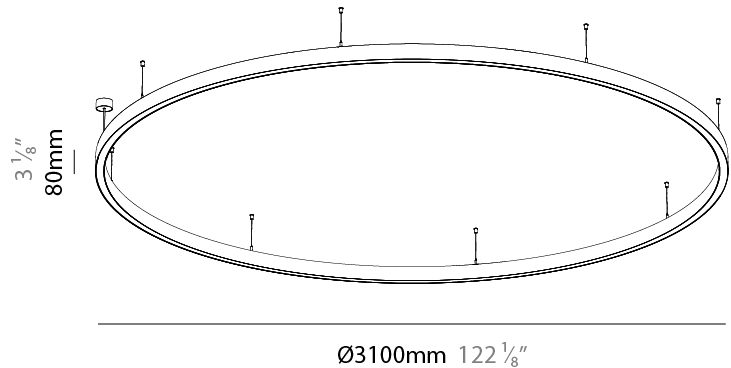

1. To build a product code in our configurator select the specify button on the base model # product page
2. To build a manual product code on this datasheet choose from the options listed below in blue font and add the suffix to the base model #

GENERAL

Series: Glorious
Subseries: Glorious 45
Partner: Prolicht
Division: Architectural
Installation: Suspension
Product Type: Pendant
Mounting Location: Ceiling
Light Distribution: Direct

PHYSICAL

Shape: Round
Diameter (mm): 3100
Diameter (in): 122 ¹/₈
Height (mm): 76
Height (in): 3
Weight (kg): 20
Diffuser: [PMMA - Opal / Microprism / Clear Microprism](#)
Fixture Finish: [SSR / BKV / CWI / CRY / HAB / UFT / ITA / RUA / FTG / MYG / LOD / PUS / FRO / FUP / KIA / POP / BLS / SPG / MEY / GOH / CHC / COM / ABZ / JAG / OBR / MOS / ROR](#)
Fixture Material: [PMMA / Aluminum](#)
Cable Details: [2000mm/78 3/4" or 6000mm/236 1/4" Cable Transparent](#)

ELECTRICAL

Lamp Type: LED
Input Wattage (W): 174.2
Total Output Wattage (W): 158.2
Dimming: [Non-dimming / DALI Dimming / MATTER Dimming](#)
Driver Included: Yes
Driver Location: Integrated
Driver Type: Constant Current - Universal
Driver Class: Class 2
Input Voltage (V): 120 - 277

LED

Color Temperature (°K): 2700-6500 Tunable White
Max. Delivered Lumen (lm): Max 20435
Nominal Lumen (lm): Max 28749
CRI: >90 CRI
Lamp Life (hrs): 50000

OPTICAL

Adjustability: Fixed

RATINGS AND CERTIFICATIONS

Certified By: Certified for North American Standards
IP rating: IP40