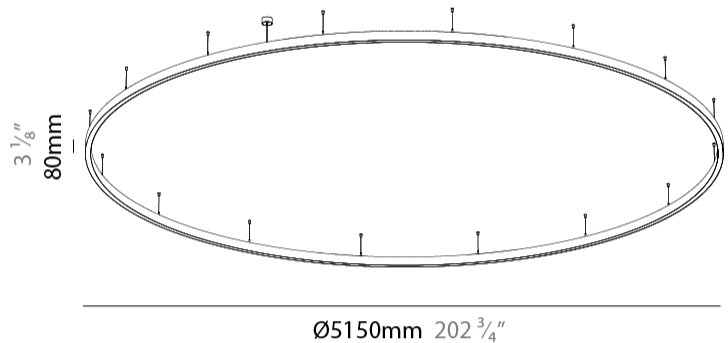

GENERAL

Series: Glorious
Subseries: Glorious 45
Partner: Prolicht
Division: Architectural
Installation: Suspension
Product Type: Pendant
Mounting Location: Ceiling
Light Distribution: Direct / Indirect

PHYSICAL

Shape: Round
Diameter (mm): 5150
Diameter (in): 202 3/4
Height (mm): 76
Height (in): 3
Weight (kg): 38
Diffuser: PMMA - Opal / Microprism / Clear Microprism
Fixture Finish: SSR / BKV / CWI / CRY / HAB / UFT / ITA / RUA / FTG / MYG / LOD / PUS / FRO / FUP / KIA / POP / BLS / SPG / MEY / GOH / CHC / COM / ABZ / JAG / OBR / MOS / ROR
Fixture Material: PMMA / Aluminum
Cable Details: 2000mm/78 3/4" or 6000mm/236 1/4" Cable Transparent

ELECTRICAL

Lamp Type: LED
Input Wattage (W): 569.2
Total Output Wattage (W): 517.3
Dimming: Non-Dimming / 0-10V Dimming / Phase Dimming / DALI Dimming / MATTER Dimming
Driver Included: Yes
Driver Location: Integrated
Driver Type: Constant Current - Universal
Driver Class: Class 2
Input Voltage (V): 120 - 277

LED

Color Temperature (°K): 2700 / 3000 / 3500 / 4000
Max. Delivered Lumen (lm): Max 70892
Nominal Lumen (lm): Max 93720
CRI: >90 CRI
Lamp Life (hrs): 50000

OPTICAL

Adjustability: Fixed

RATINGS AND CERTIFICATIONS

Certified By: Certified for North American Standards
IP rating: IP40