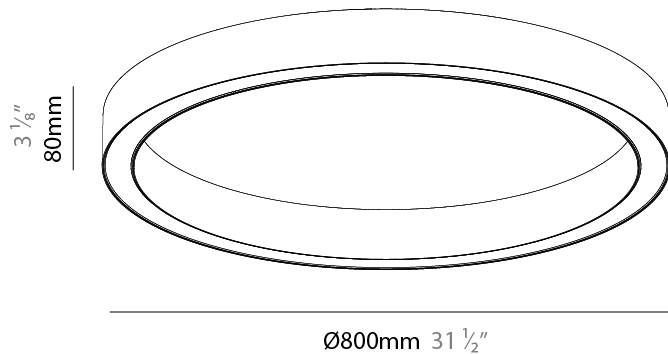

GLORIOUS 45 SURFACE

A3D414-HE-

base number   Color   Finishes   Diffuser
Temperature   (Diamond)   Options

1. To build a product code in our configurator select the specify button on the base model # product page
2. To build a manual product code on this datasheet choose from the options listed below in blue font and add the suffix to the base model #

GENERAL

Series: Glorious
Subseries: Glorious 45
Partner: Prolicht
Division: Architectural
Installation: Surface
Product Type: Ceiling Surface
Mounting Location: Ceiling
Light Distribution: Direct

PHYSICAL

Shape: Round
Diameter (mm): 800
Diameter (in): 31 1/2
Height (mm): 76
Height (in): 3
Weight (kg): 4
Diffuser: [PMMA - Opal / Microprism / Clear Microprism](#)
Fixture Finish: [SSR / BKV / CWI / CRY / HAB / UFT / ITA / RUA / FTG / MYG / LOD / PUS / FRO / FUP / KIA / POP / BLS / SPG / MEY / GOH / CHC / COM / ABZ / JAG / OBR / MOS / ROR](#)
Fixture Material: [PMMA / Aluminum](#)

ELECTRICAL

Lamp Type: LED
Input Wattage (W): 25.1
Total Output Wattage (W): 22.8
Dimming: Non-Dimmable
Driver Included: Yes
Driver Location: Integrated
Driver Type: Constant Current - Universal
Driver Class: Class 2
Input Voltage (V): 120 - 277

LED

Color Temperature (°K): [2700 / 3000 / 3500 / 4000](#)
Max. Delivered Lumen (lm): Max 3018
Nominal Lumen (lm): Max 4246
CRI: >90 CRI
Lamp Life (hrs): 50000

OPTICAL

Adjustability: Fixed

RATINGS AND CERTIFICATIONS

Certified By: Certified for North American Standards
IP rating: IP40