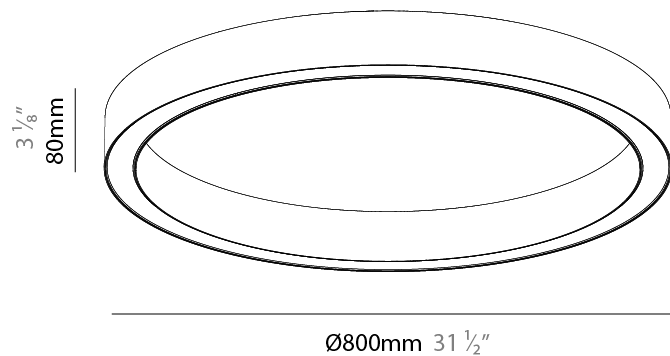

1. To build a product code in our configurator select the specify button on the base model # product page
2. To build a manual product code on this datasheet choose from the options listed below in blue font and add the suffix to the base model #

GENERAL

Series: Glorious
Subseries: Glorious 45
Partner: Prolicht
Division: Architectural
Installation: Surface
Product Type: Ceiling Surface
Mounting Location: Ceiling
Light Distribution: Direct

PHYSICAL

Shape: Round
Diameter (mm): 800
Diameter (in): 31 1/2
Height (mm): 76
Height (in): 3
Weight (kg): 4
Diffuser: [PMMA - Opal](#) / [Microprism](#) / [Clear Microprism](#)
Fixture Finish: [SSR / BKV / CWI / CRY / HAB / UFT / ITA / RUA / FTG / MYG / LOD / PUS / FRO / FUP / KIA / POP / BLS / SPG / MEY / GOH / CHC / COM / ABZ / JAG / OBR / MOS / ROR](#)
Fixture Material: [PMMA](#) / [Aluminum](#)

ELECTRICAL

Lamp Type: LED
Input Wattage (W): 43.6
Total Output Wattage (W): 39.6
Dimming: [Non-dimming](#) / [DALI Dimming](#) / [MATTER Dimming](#)
Driver Included: Yes
Driver Location: Integrated
Driver Type: Constant Current - Universal
Driver Class: Class 2
Input Voltage (V): 120 - 277

LED

Color Temperature (°K): 2700-6500 Tunable White
Max. Delivered Lumen (lm): Max 5109
Nominal Lumen (lm): Max 7187
CRI: >90 CRI
Lamp Life (hrs): 50000

OPTICAL

Adjustability: Fixed

RATINGS AND CERTIFICATIONS

Certified By: Certified for North American Standards
IP rating: IP40

PROJECT
TYPE
SPECIFIER
QUANTITY
DATE