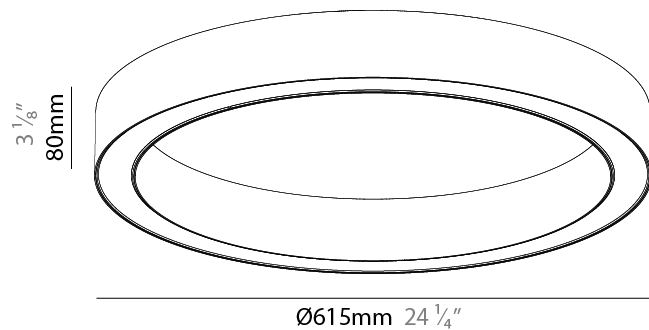

GLORIOUS 45 SURFACE

A3D412-HE-

base number   Color   Finishes   Diffuser
Temperature   (Diamond)   Options

1. To build a product code in our configurator select the specify button on the base model # product page
2. To build a manual product code on this datasheet choose from the options listed below in blue font and add the suffix to the base model #

GENERAL

Series: Glorious
Subseries: Glorious 45
Partner: Prolicht
Division: Architectural
Installation: Surface
Product Type: Ceiling Surface
Mounting Location: Ceiling
Light Distribution: Direct

PHYSICAL

Shape: Round
Diameter (mm): 615
Diameter (in): 24 ¹/₄"
Height (mm): 76
Height (in): 3
Weight (kg): 4
Diffuser: [PMMA - Opal / Microprism / Clear Microprism](#)
Fixture Finish: [SSR / BKV / CWI / CRY / HAB / UFT / ITA / RUA / FTG / MYG / LOD / PUS / FRO / FUP / KIA / POP / BLS / SPG / MEY / GOH / CHC / COM / ABZ / JAG / OBR / MOS / ROR](#)
Fixture Material: [PMMA / Aluminum](#)

ELECTRICAL

Lamp Type: LED
Input Wattage (W): 18.8
Total Output Wattage (W): 16.3
Dimming: Non-Dimmable
Driver Included: Yes
Driver Location: Integrated
Driver Type: Constant Current - Universal
Driver Class: Class 2
Input Voltage (V): 120 - 277

LED

[Color Temperature (°K): 2700 / 3000 / 3500 / 4000](#)
Max. Delivered Lumen (lm): Max 2264
Nominal Lumen (lm): Max 3185
CRI: >90 CRI
Lamp Life (hrs): 50000

OPTICAL

Adjustability: Fixed

RATINGS AND CERTIFICATIONS

Certified By: Certified for North American Standards
IP rating: IP40