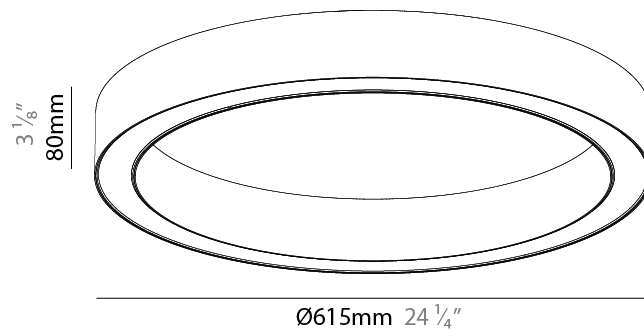

GENERAL

Series: Glorious
Subseries: Glorious 45
Partner: Prolicht
Division: Architectural
Installation: Surface
Product Type: Ceiling Surface
Mounting Location: Ceiling
Light Distribution: Direct

PHYSICAL

Shape: Round
Diameter (mm): 615
Diameter (in): 24 ¹/₄"
Height (mm): 76
Height (in): 3
Weight (kg): 4
Diffuser: [PMMA - Opal](#) / [Microprism](#) / [Clear Microprism](#)
Fixture Finish: [SSR / BKV / CWI / CRY / HAB / UFT / ITA / RUA / FTG / MYG / LOD / PUS / FRO / FUP / KIA / POP / BLS / SPG / MEY / GOH / CHC / COM / ABZ / JAG / OBR / MOS / ROR](#)
Fixture Material: [PMMA](#) / [Aluminum](#)

ELECTRICAL

Lamp Type: LED
Input Wattage (W): 32.7
Total Output Wattage (W): 29.7
Dimming: [Non-Dimming](#) / [0-10V Dimming](#) / [Phase Dimming](#) / [DALI Dimming](#) / [MATTER Dimming](#)
Driver Included: Yes
Driver Location: Integrated
Driver Type: Constant Current - Universal
Driver Class: Class 2
Input Voltage (V): 120 - 277

LED

Color Temperature (°K): 2700-6500 Tunable White
Max. Delivered Lumen (lm): Max 3832
Nominal Lumen (lm): Max 5390
CRI: >90 CRI
Lamp Life (hrs): 50000

OPTICAL

Adjustability: Fixed

RATINGS AND CERTIFICATIONS

Certified By: Certified for North American Standards
IP rating: IP40

PROJECT _____
TYPE _____
SPECIFIER _____
QUANTITY _____
DATE _____