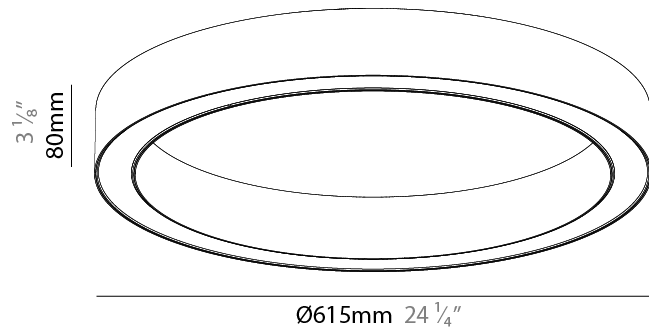

1. To build a product code in our configurator select the specify button on the base model # product page
2. To build a manual product code on this datasheet choose from the options listed below in blue font and add the suffix to the base model #

GENERAL

Series: Glorious
Subseries: Glorious 45
Partner: Prolicht
Division: Architectural
Installation: Surface
Product Type: Ceiling Surface
Mounting Location: Ceiling
Light Distribution: Direct

PHYSICAL

Shape: Round
Diameter (mm): 615
Diameter (in): 24 ¹/₄"
Height (mm): 76
Height (in): 3
Weight (kg): 4
Diffuser: [PMMA - Opal / Microprism / Clear Microprism](#)
Fixture Finish: [SSR / BKV / CWI / CRY / HAB / UFT / ITA / RUA / FTG / MYG / LOD / PUS / FRO / FUP / KIA / POP / BLS / SPG / MEY / GOH / CHC / COM / ABZ / JAG / OBR / MOS / ROR](#)
Fixture Material: [PMMA / Aluminum](#)

ELECTRICAL

Lamp Type: LED
Input Wattage (W): 38.8
Total Output Wattage (W): 35.5
Dimming: [Non-Dimming / 0-10V Dimming / Phase Dimming / DALI Dimming / MATTER Dimming](#)
Driver Included: Yes
Driver Location: Integrated
Driver Type: Constant Current - Universal
Driver Class: Class 2
Input Voltage (V): 120 - 277

LED

Color Temperature (°K): [2700 / 3000 / 3500 / 4000](#)
Max. Delivered Lumen (lm): Max 4542
Nominal Lumen (lm): Max 6390
CRI: >90 CRI
Lamp Life (hrs): 50000

OPTICAL

Adjustability: Fixed

RATINGS AND CERTIFICATIONS

Certified By: Certified for North American Standards
IP rating: IP40

PROJECT
TYPE
SPECIFIER
QUANTITY
DATE