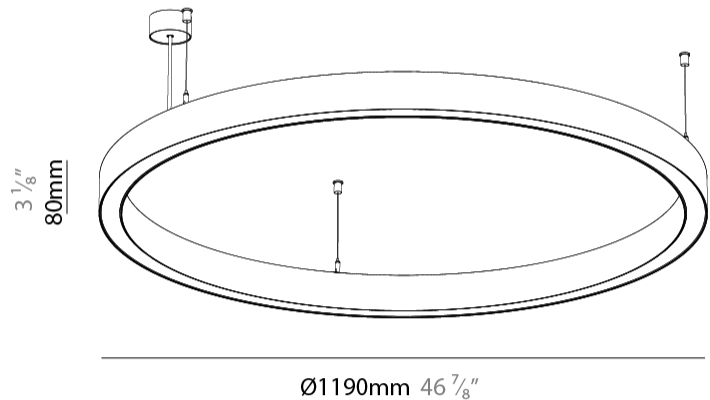

1. To build a product code in our configurator select the specify button on the base model # product page
2. To build a manual product code on this datasheet choose from the options listed below in blue font and add the suffix to the base model #

GENERAL

Series: Glorious
Subseries: Glorious 45
Partner: Prolicht
Division: Architectural
Installation: Suspension
Product Type: Pendant
Mounting Location: Ceiling
Light Distribution: Direct

PHYSICAL

Shape: Round
Diameter (mm): 1190
Diameter (in): 46 7/8
Height (mm): 76
Height (in): 3
Weight (kg): 4
Diffuser: [PMMA - Opal / Microprism / Clear Microprism](#)
Fixture Finish: [SSR / BKV / CWI / CRY / HAB / UFT / ITA / RUA / FTG / MYG / LOD / PUS / FRO / FUP / KIA / POP / BLS / SPG / MEY / GOH / CHC / COM / ABZ / JAG / OBR / MOS / ROR](#)
Fixture Material: [PMMA / Aluminum](#)
Cable Details: [2000mm/78 3/4" or 6000mm/236 1/4" Cable Transparent](#)

ELECTRICAL

Lamp Type: LED
Input Wattage (W): 65.3
Total Output Wattage (W): 59.1
Dimming: [Non-dimming / DALI Dimming / MATTER Dimming](#)
Driver Included: Yes
Driver Location: Integrated
Driver Type: Constant Current - Universal
Driver Class: Class 2
Input Voltage (V): 120 - 277

LED

Color Temperature (°K): 2700-6500 Tunable White
Max. Delivered Lumen (lm): Max 7663
Nominal Lumen (lm): Max 10781
CRI: >90 CRI
Lamp Life (hrs): 50000

OPTICAL

Adjustability: Fixed

RATINGS AND CERTIFICATIONS

Certified By: Certified for North American Standards
IP rating: IP40