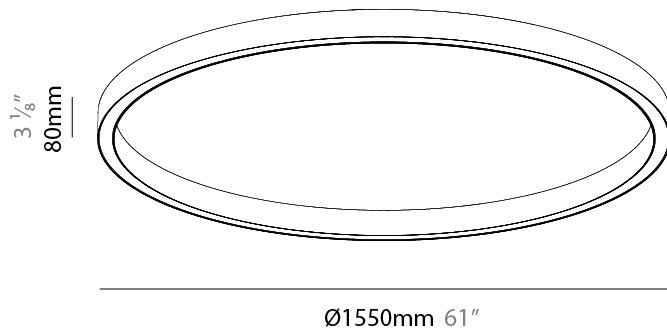

1. To build a product code in our configurator select the specify button on the base model # product page
2. To build a manual product code on this datasheet choose from the options listed below in blue font and add the suffix to the base model #

GENERAL

Series: Glorious
Subseries: Glorious 45
Partner: Prolicht
Division: Architectural
Installation: Surface
Product Type: Ceiling Surface
Mounting Location: Ceiling
Light Distribution: Direct

PHYSICAL

Shape: Round
Diameter (mm): 1550
Diameter (in): 61
Height (mm): 76
Height (in): 3
Weight (kg): 4
Diffuser: PMMA - Opal / Microprism / Clear Microprism
Fixture Finish: SSR / BKV / CWI / CRY / HAB / UFT / ITA / RUA / FTG / MYG / LOD / PUS / FRO / FUP / KIA / POP / BLS / SPG / MEY / GOH / CHC / COM / ABZ / JAG / OBR / MOS / ROR
Fixture Material: PMMA / Aluminum

ELECTRICAL

Lamp Type: LED
Input Wattage (W): 103.5
Total Output Wattage (W): 94.1
Dimming: Non-Dimming / 0-10V Dimming / Phase Dimming / DALI Dimming / MATTER Dimming
Driver Included: Yes
Driver Location: Integrated
Driver Type: Constant Current - Universal
Driver Class: Class 2
Input Voltage (V): 120 - 277

LED

Color Temperature (°K): 2700 / 3000 / 3500 / 4000
Max. Delivered Lumen (lm): Max 12112
Nominal Lumen (lm): Max 17040
CRI: >90 CRI
Lamp Life (hrs): 50000

OPTICAL

Adjustability: Fixed

RATINGS AND CERTIFICATIONS

Certified By: Certified for North American Standards
IP rating: IP40