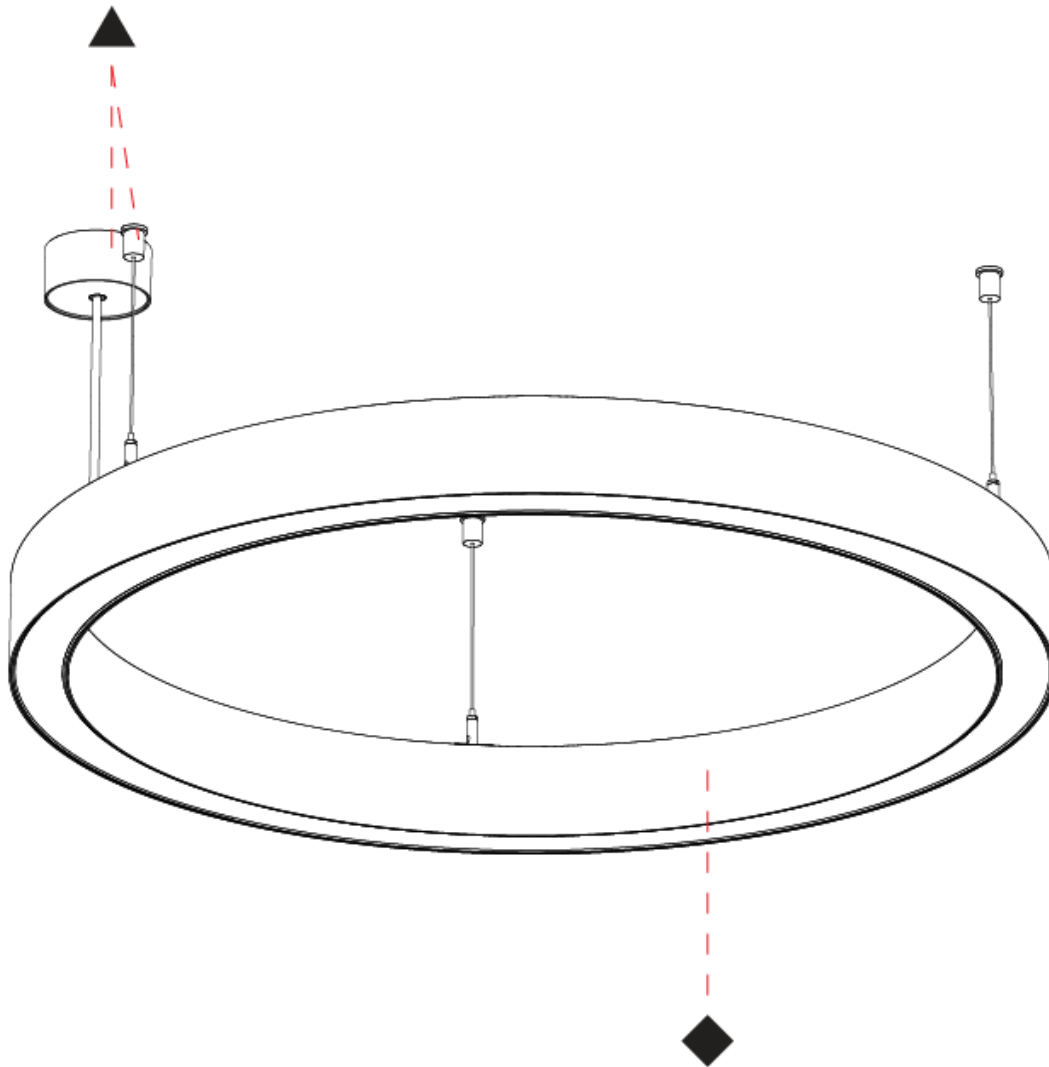

GLORIOUS 45 SUSPENSION

A3001072-

PROJECT	_____
TYPE	_____
SPECIFIER	_____
QUANTITY	_____
DATE	_____

A