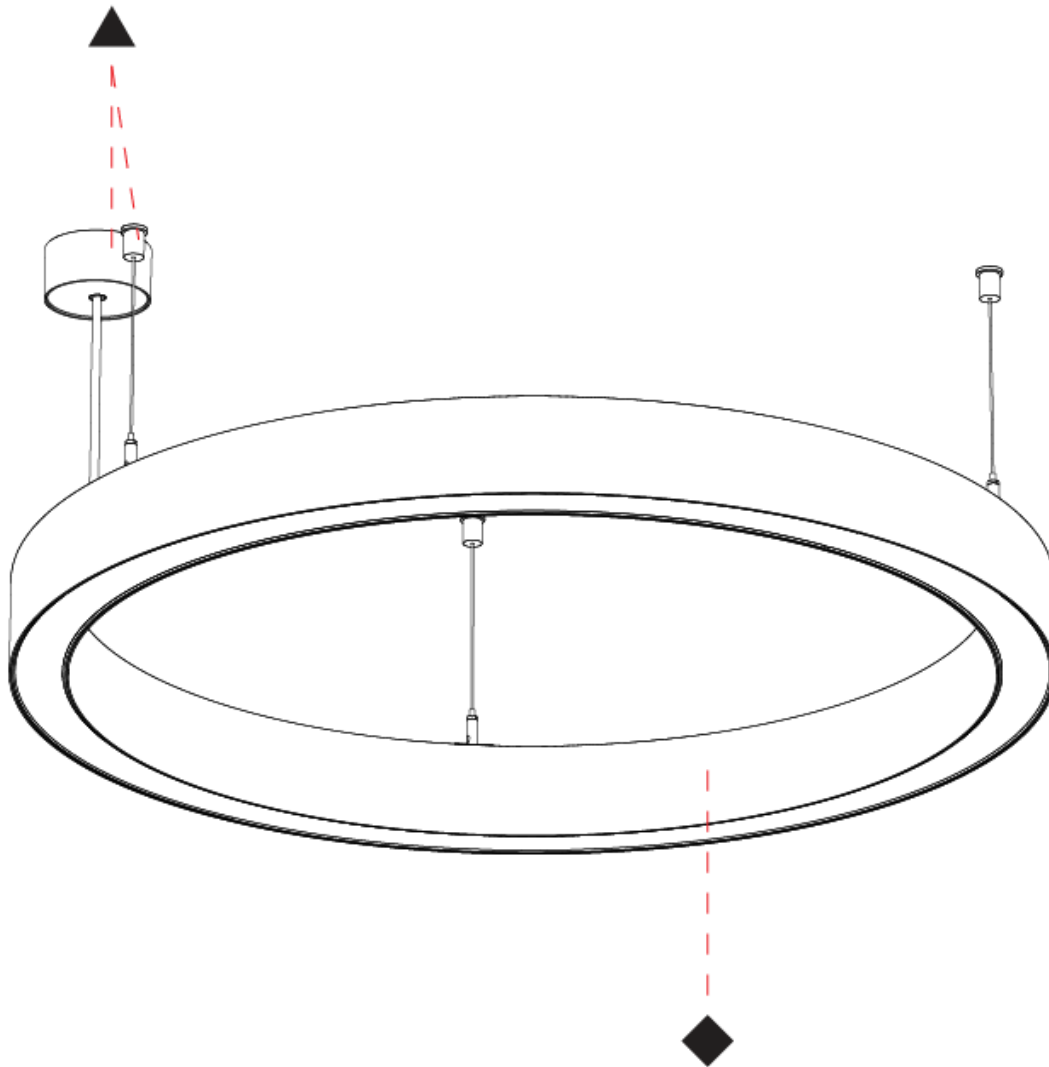

GLORIOUS 45 SUSPENSION

A3001072-HE-

PROJECT	_____
TYPE	_____
SPECIFIER	_____
QUANTITY	_____
DATE	_____

A