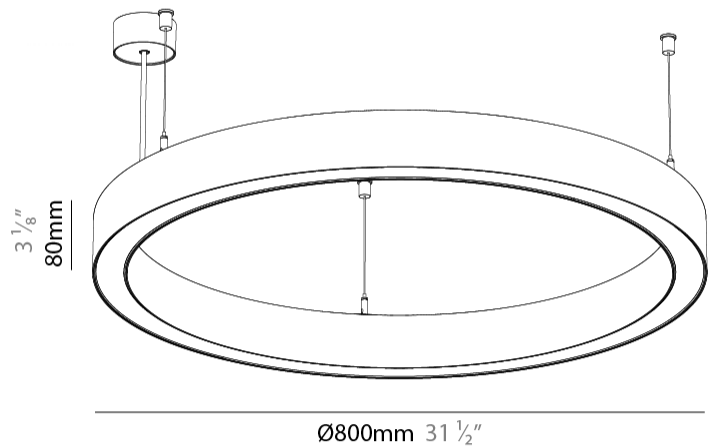

GENERAL

Series: Glorious
Subseries: Glorious 45
Partner: Prolicht
Division: Architectural
Installation: Suspension
Product Type: Pendant
Mounting Location: Ceiling
Light Distribution: Direct

PHYSICAL

Shape: Round
Diameter (mm): 800
Diameter (in): 31 1/2
Height (mm): 76
Height (in): 3
Weight (kg): 5
Diffuser: PMMA - Opal / Microprism / Clear Microprism
Fixture Finish: SSR / BKV / CWI / CRY / HAB / UFT / ITA / RUA / FTG / MYG / LOD / PUS / FRO / FUP / KIA / POP / BLS / SPG / MEY / GOH / CHC / COM / ABZ / JAG / OBR / MOS / ROR
Fixture Material: PMMA / Aluminum
Cable Details: 2000mm/78 3/4" or 6000mm/236 1/4" Cable Transparent

ELECTRICAL

Lamp Type: LED
Input Wattage (W): 51.7
Total Output Wattage (W): 47.3
Dimming: Non-Dimming / 0-10V Dimming / Phase Dimming / DALI Dimming / MATTER Dimming
Driver Included: Yes
Driver Location: Integrated
Driver Type: Constant Current - Universal
Driver Class: Class 2
Input Voltage (V): 120 - 277

LED

Color Temperature (°K): 2700 / 3000 / 3500 / 4000
Max. Delivered Lumen (lm): Max 6056
Nominal Lumen (lm): Max 8520
CRI: >90 CRI
Lamp Life (hrs): 50000

OPTICAL

Adjustability: Fixed

RATINGS AND CERTIFICATIONS

Certified By: Certified for North American Standards
IP rating: IP40