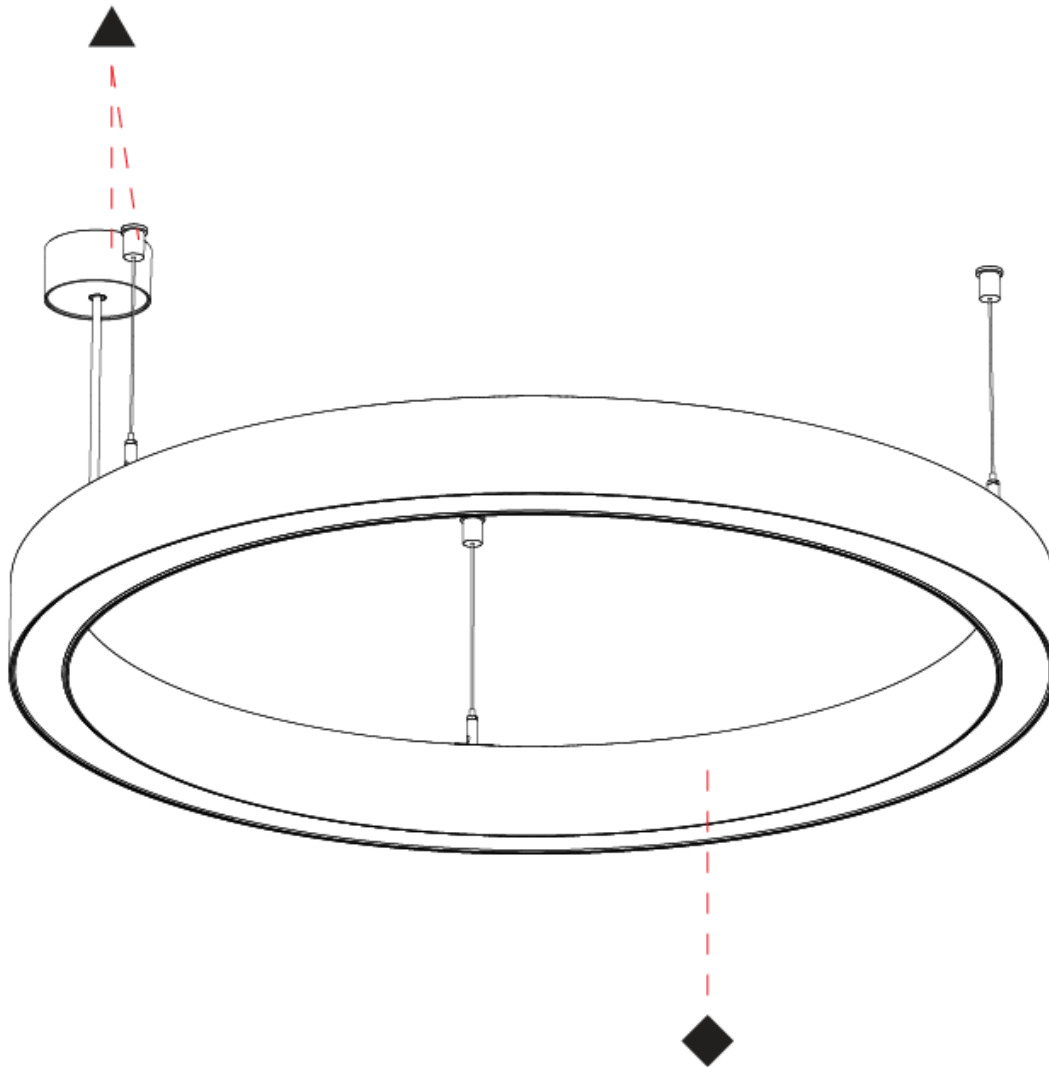

GLORIOUS 45 SUSPENSION

A3001073-

PROJECT	_____
TYPE	_____
SPECIFIER	_____
QUANTITY	_____
DATE	_____

A