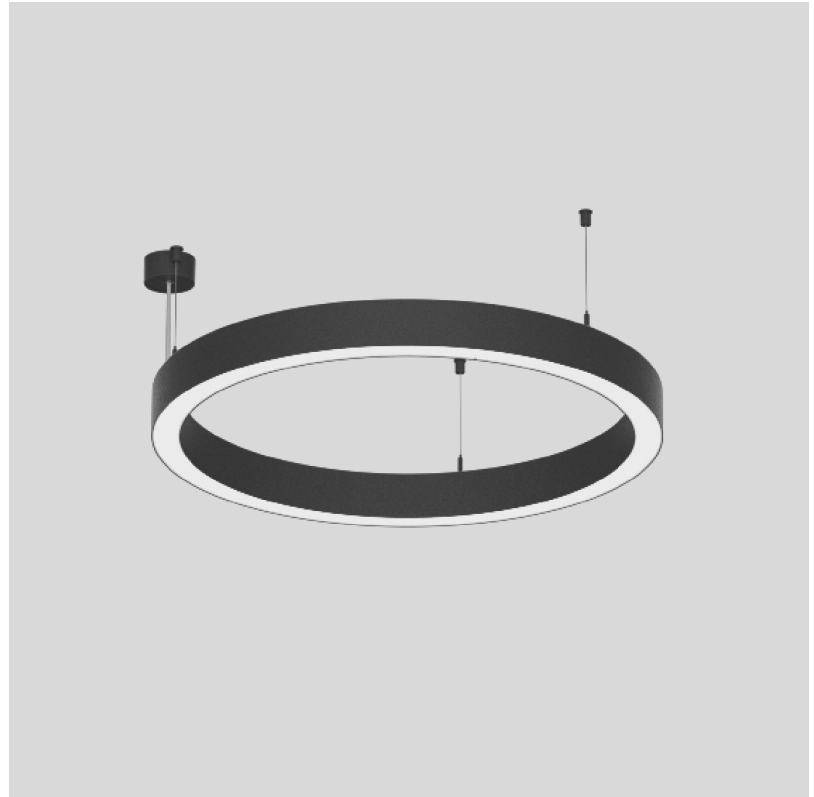

1. To build a product code in our configurator select the specify button on the base model # product page
2. To build a manual product code on this datasheet choose from the options listed below in blue font and add the suffix to the base model #

GENERAL

Series: Glorious
Subseries: Glorious 45
Partner: Prolicht
Division: Architectural
Installation: Suspension
Product Type: Pendant
Mounting Location: Ceiling
Light Distribution: Direct

PHYSICAL

Shape: Round
Diameter (mm): 800
Diameter (in): 31 1/2
Height (mm): 76
Height (in): 3
Weight (kg): 5
Diffuser: PMMA - Opal / Microprism / Clear Microprism
Fixture Finish: SSR / BKV / CWI / CRY / HAB / UFT / ITA / RUA / FTG / MYG / LOD / PUS / FRO / FUP / KIA / POP / BLS / SPG / MEY / GOH / CHC / COM / ABZ / JAG / OBR / MOS / ROR
Fixture Material: PMMA / Aluminum
Cable Details: 2000mm/78 3/4" or 6000mm/236 1/4" Cable Transparent

ELECTRICAL

Lamp Type: LED
Input Wattage (W): 43.6
Total Output Wattage (W): 40
Dimming: Non-dimming / DALI Dimming / MATTER Dimming
Driver Included: Yes
Driver Location: Integrated
Driver Type: Constant Current - Universal
Driver Class: Class 2
Input Voltage (V): 120 - 277

LED

Color Temperature (°K): 2700-6500 Tunable White
Max. Delivered Lumen (lm): Max 5109
Nominal Lumen (lm): Max 7187
CRI: >90 CRI
Lamp Life (hrs): 50000

OPTICAL

Adjustability: Fixed

RATINGS AND CERTIFICATIONS

Certified By: Certified for North American Standards
IP rating: IP40