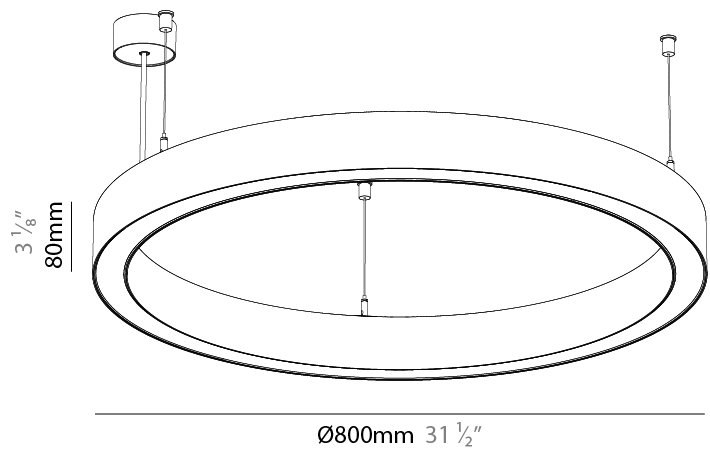

1. To build a product code in our configurator select the specify button on the base model # product page
2. To build a manual product code on this datasheet choose from the options listed below in blue font and add the suffix to the base model #

GENERAL

Series: Glorious
Subseries: Glorious 45
Partner: Prolicht
Division: Architectural
Installation: Suspension
Product Type: Pendant
Mounting Location: Ceiling
Light Distribution: Direct

PHYSICAL

Shape: Round
Diameter (mm): 800
Diameter (in): 31 1/2
Height (mm): 76
Height (in): 3
Weight (kg): 5
Diffuser: [PMMA - Opal / Microprism / Clear Microprism](#)
Fixture Finish: [SSR / BKV / CWI / CRY / HAB / UFT / ITA / RUA / FTG / MYG / LOD / PUS / FRO / FUP / KIA / POP / BLS / SPG / MEY / GOH / CHC / COM / ABZ / JAG / OBR / MOS / ROR](#)
Fixture Material: [PMMA / Aluminum](#)
Cable Details: [2000mm/78 3/4" or 6000mm/236 1/4" Cable Transparent](#)

ELECTRICAL

Lamp Type: LED
Input Wattage (W): 25.1
Total Output Wattage (W): 22.7
Dimming: Non-Dimmable
Driver Included: Yes
Driver Location: Integrated
Driver Type: Constant Current - Universal
Driver Class: Class 2
Input Voltage (V): 120 - 277

LED

Color Temperature (°K): [2700 / 3000 / 3500 / 4000](#)
Max. Delivered Lumen (lm): Max 3018
Nominal Lumen (lm): Max 4246
CRI: >90 CRI
Lamp Life (hrs): 50000

OPTICAL

Adjustability: Fixed

RATINGS AND CERTIFICATIONS

Certified By: Certified for North American Standards
IP rating: IP40