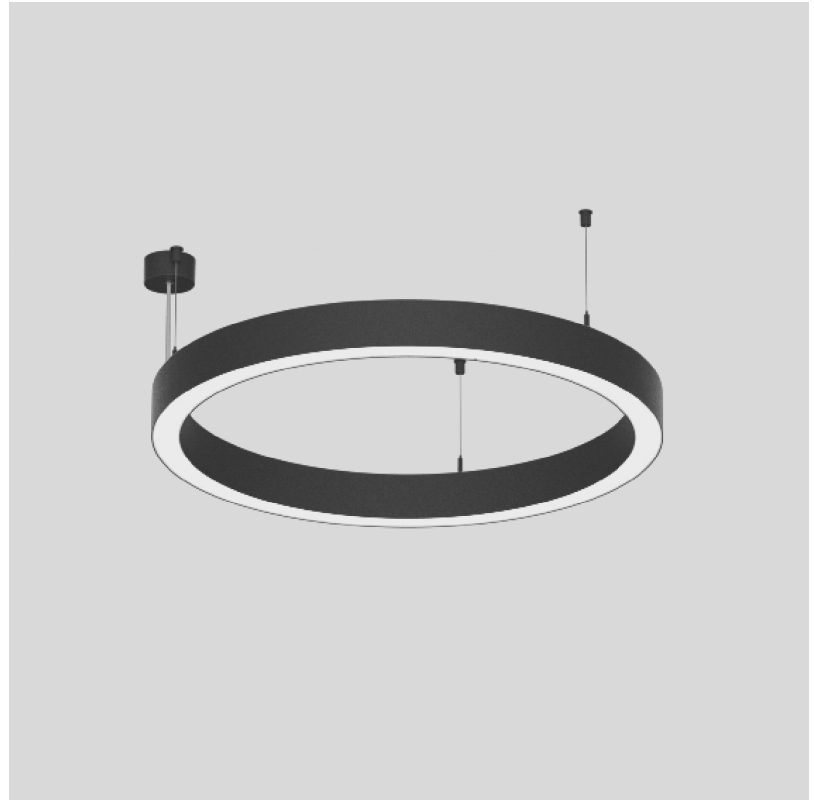

GENERAL

Series: Glorious
Subseries: Glorious 45
Partner: Prolicht
Division: Architectural
Installation: Suspension
Product Type: Pendant
Mounting Location: Ceiling
Light Distribution: Direct

PHYSICAL

Shape: Round
Diameter (mm): 800
Diameter (in): 31 1/2
Height (mm): 76
Height (in): 3
Weight (kg): 5
Diffuser: PMMA - Opal / Microprism / Clear Microprism
Fixture Finish: SSR / BKV / CWI / CRY / HAB / UFT / ITA / RUA / FTG / MYG / LOD / PUS / FRO / FUP / KIA / POP / BLS / SPG / MEY / GOH / CHC / COM / ABZ / JAG / OBR / MOS / ROR
Fixture Material: PMMA / Aluminum
Cable Details: 2000mm/78 3/4" or 6000mm/236 1/4" Cable Transparent

ELECTRICAL

Lamp Type: LED
Input Wattage (W): 51.7
Total Output Wattage (W): 47.3
Dimming: Non-Dimming / 0-10V Dimming / Phase Dimming / DALI Dimming / MATTER Dimming
Driver Included: Yes
Driver Location: Integrated
Driver Type: Constant Current - Universal
Driver Class: Class 2
Input Voltage (V): 120 - 277

LED

Color Temperature (°K): 2700 / 3000 / 3500 / 4000
Max. Delivered Lumen (lm): Max 6056
Nominal Lumen (lm): Max 8520
CRI: >90 CRI
Lamp Life (hrs): 50000

OPTICAL

Adjustability: Fixed

RATINGS AND CERTIFICATIONS

Certified By: Certified for North American Standards
IP rating: IP40