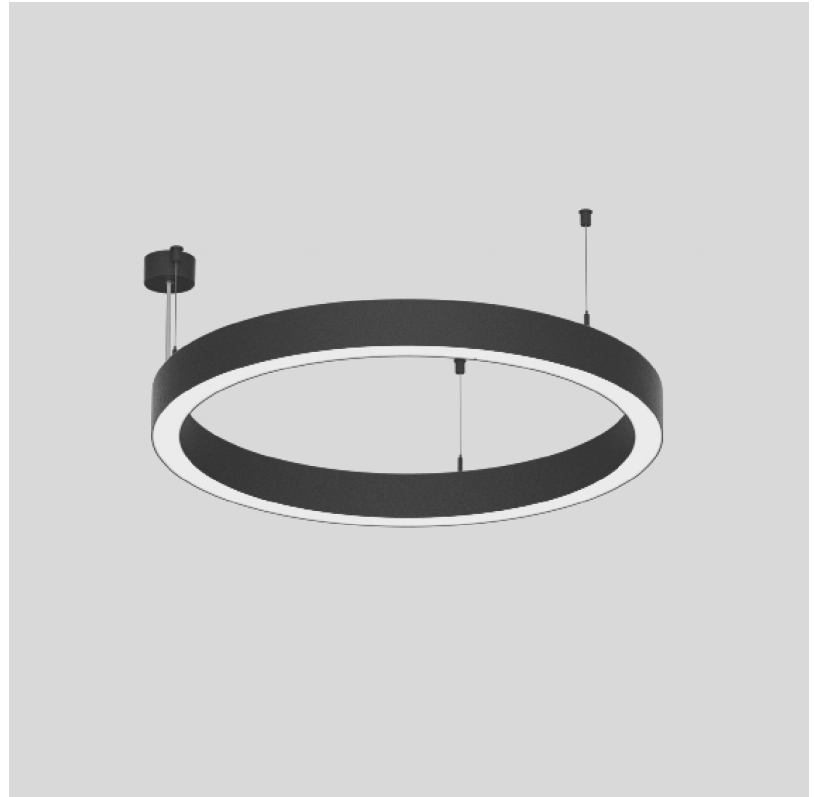

1. To build a product code in our configurator select the specify button on the base model # product page
2. To build a manual product code on this datasheet choose from the options listed below in blue font and add the suffix to the base model #

GENERAL

Series: Glorious
Subseries: Glorious 45
Partner: Prolicht
Division: Architectural
Installation: Suspension
Product Type: Pendant
Mounting Location: Ceiling
Light Distribution: Direct

PHYSICAL

Shape: Round
Diameter (mm): 800
Diameter (in): 31 1/2
Height (mm): 76
Height (in): 3
Weight (kg): 5
Diffuser: [PMMA - Opal / Microprism / Clear Microprism](#)
Fixture Finish: [SSR / BKV / CWI / CRY / HAB / UFT / ITA / RUA / FTG / MYG / LOD / PUS / FRO / FUP / KIA / POP / BLS / SPG / MEY / GOH / CHC / COM / ABZ / JAG / OBR / MOS / ROR](#)
Fixture Material: [PMMA / Aluminum](#)
Cable Details: [2000mm/78 3/4" or 6000mm/236 1/4" Cable Transparent](#)

ELECTRICAL

Lamp Type: LED
Input Wattage (W): 25.1
Total Output Wattage (W): 22.7
Dimming: Non-Dimmable
Driver Included: Yes
Driver Location: Integrated
Driver Type: Constant Current - Universal
Driver Class: Class 2
Input Voltage (V): 120 - 277

LED

Color Temperature (°K): [2700 / 3000 / 3500 / 4000](#)
Max. Delivered Lumen (lm): Max 3018
Nominal Lumen (lm): Max 4246
CRI: >90 CRI
Lamp Life (hrs): 50000

OPTICAL

Adjustability: Fixed

RATINGS AND CERTIFICATIONS

Certified By: Certified for North American Standards
IP rating: IP40