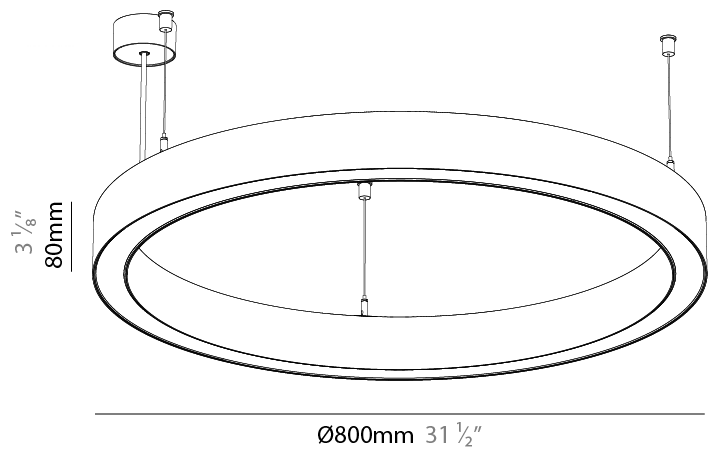

1. To build a product code in our configurator select the specify button on the base model # product page
2. To build a manual product code on this datasheet choose from the options listed below in blue font and add the suffix to the base model #

GENERAL

Series: Glorious
Subseries: Glorious 45
Partner: Prolicht
Division: Architectural
Installation: Suspension
Product Type: Pendant
Mounting Location: Ceiling
Light Distribution: Direct

PHYSICAL

Shape: Round
Diameter (mm): 800
Diameter (in): 31 1/2
Height (mm): 76
Height (in): 3
Weight (kg): 5
Diffuser: PMMA - Opal / Microprism / Clear Microprism
Fixture Finish: SSR / BKV / CWI / CRY / HAB / UFT / ITA / RUA / FTG / MYG / LOD / PUS / FRO / FUP / KIA / POP / BLS / SPG / MEY / GOH / CHC / COM / ABZ / JAG / OBR / MOS / ROR
Fixture Material: PMMA / Aluminum
Cable Details: 2000mm/78 3/4" or 6000mm/236 1/4" Cable Transparent

ELECTRICAL

Lamp Type: LED
Input Wattage (W): 43.6
Total Output Wattage (W): 40
Dimming: Non-dimming / DALI Dimming / MATTER Dimming
Driver Included: Yes
Driver Location: Integrated
Driver Type: Constant Current - Universal
Driver Class: Class 2
Input Voltage (V): 120 - 277

LED

Color Temperature (°K): 2700-6500 Tunable White
Max. Delivered Lumen (lm): Max 5109
Nominal Lumen (lm): Max 7187
CRI: >90 CRI
Lamp Life (hrs): 50000

OPTICAL

Adjustability: Fixed

RATINGS AND CERTIFICATIONS

Certified By: Certified for North American Standards
IP rating: IP40