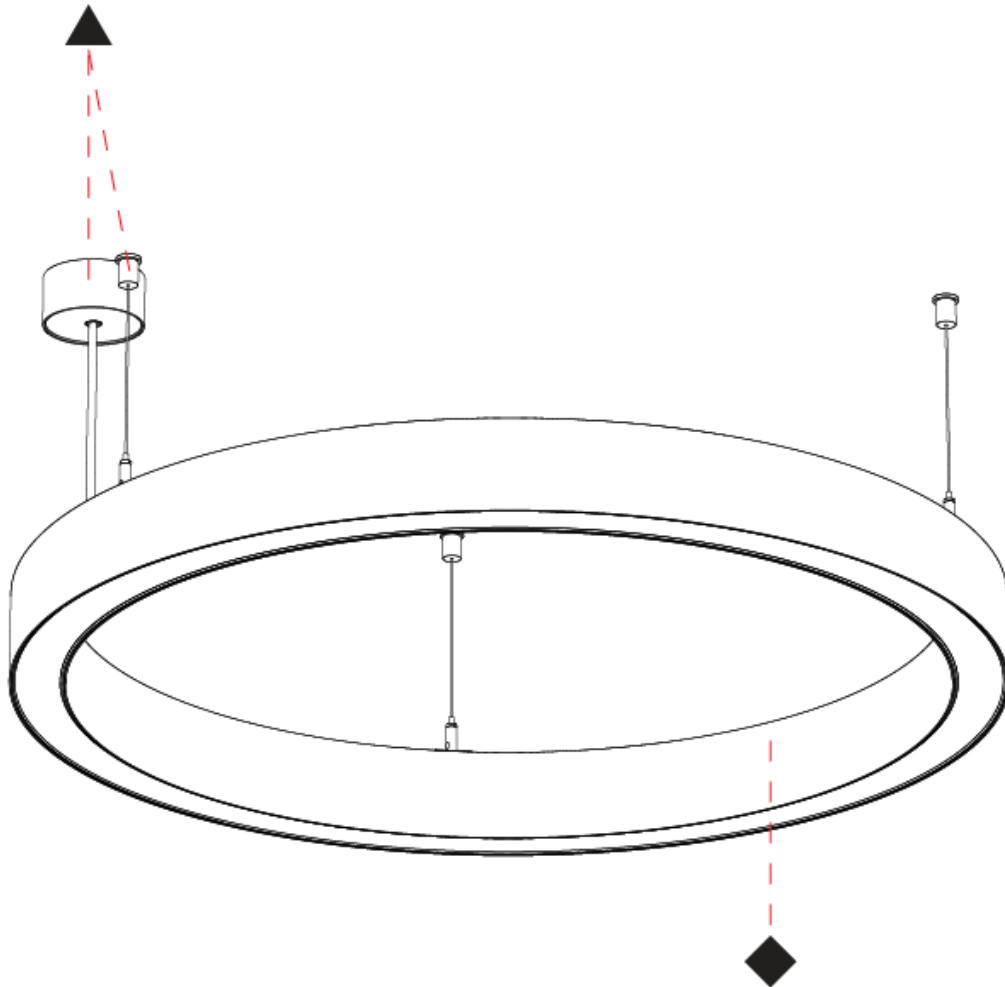

GLORIOUS 45 SUSPENSION

A3001088-HE-

PROJECT _____

TYPE _____

SPECIFIER _____

QUANTITY _____

DATE _____

A