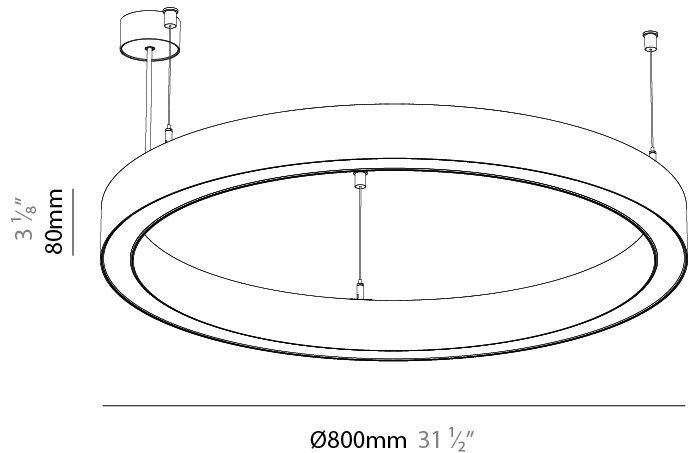

1. To build a product code in our configurator select the specify button on the base model # product page
2. To build a manual product code on this datasheet choose from the options listed below in blue font and add the suffix to the base model #

GENERAL

Series: Glorious
Subseries: Glorious 45
Partner: Prolicht
Division: Architectural
Installation: Suspension
Product Type: Pendant
Mounting Location: Ceiling
Light Distribution: Direct / Indirect

PHYSICAL

Shape: Round
Diameter (mm): 800
Diameter (in): 31 1/2
Height (mm): 76
Height (in): 3
Weight (kg): 5.6
Diffuser: [PMMA - Opal / Microprism / Clear Microprism](#)
Fixture Finish: [SSR / BKV / CWI / CRY / HAB / UFT / ITA / RUA / FTG / MYG / LOD / PUS / FRO / FUP / KIA / POP / BLS / SPG / MEY / GOH / CHC / COM / ABZ / JAG / OBR / MOS / ROR](#)
Fixture Material: [PMMA / Aluminum](#)
Cable Details: [2000mm/78 3/4" or 6000mm/236 1/4" Cable Transparent](#)

ELECTRICAL

Lamp Type: LED
Input Wattage (W): 43.9
Total Output Wattage (W): 40
Dimming: Non-Dimmable
Driver Included: Yes
Driver Location: Integrated
Driver Type: Constant Current - Universal
Driver Class: Class 2
Input Voltage (V): 120 - 277

LED

Color Temperature (°K): [2700 / 3000 / 3500 / 4000](#)
Max. Delivered Lumen (lm): Max 5650
Nominal Lumen (lm): Max 7431
CRI: >90 CRI
Lamp Life (hrs): 50000

OPTICAL

Adjustability: Fixed

RATINGS AND CERTIFICATIONS

Certified By: Certified for North American Standards
IP rating: IP40