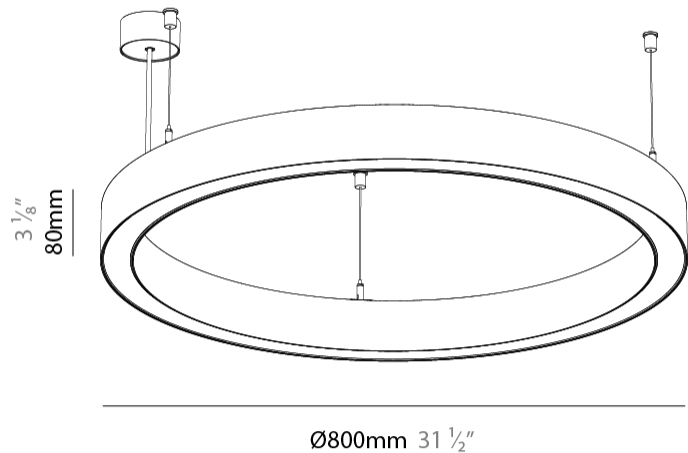

GENERAL

Series: Glorious
Subseries: Glorious 45
Partner: Prolicht
Division: Architectural
Installation: Suspension
Product Type: Pendant
Mounting Location: Ceiling
Light Distribution: Direct / Indirect

PHYSICAL

Shape: Round
Diameter (mm): 800
Diameter (in): 31 1/2
Height (mm): 76
Height (in): 3
Weight (kg): 5.6
Diffuser: PMMA - Opal / Microprism / Clear Microprism
Fixture Finish: SSR / BKV / CWI / CRY / HAB / UFT / ITA / RUA / FTG / MYG / LOD / PUS / FRO / FUP / KIA / POP / BLS / SPG / MEY / GOH / CHC / COM / ABZ / JAG / OBR / MOS / ROR
Fixture Material: PMMA / Aluminum
Cable Details: 2000mm/78 3/4" or 6000mm/236 1/4" Cable Transparent

ELECTRICAL

Lamp Type: LED
Input Wattage (W): 90.6
Total Output Wattage (W): 82.8
Dimming: Non-Dimming / 0-10V Dimming / Phase Dimming / DALI Dimming / MATTER Dimming
Driver Included: Yes
Driver Location: Integrated
Driver Type: Constant Current - Universal
Driver Class: Class 2
Input Voltage (V): 120 - 277

LED

Color Temperature (°K): 2700 / 3000 / 3500 / 4000
Max. Delivered Lumen (lm): Max 11338
Nominal Lumen (lm): Max 14910
CRI: >90 CRI
Lamp Life (hrs): 50000

OPTICAL

Adjustability: Fixed

RATINGS AND CERTIFICATIONS

Certified By: Certified for North American Standards
IP rating: IP40