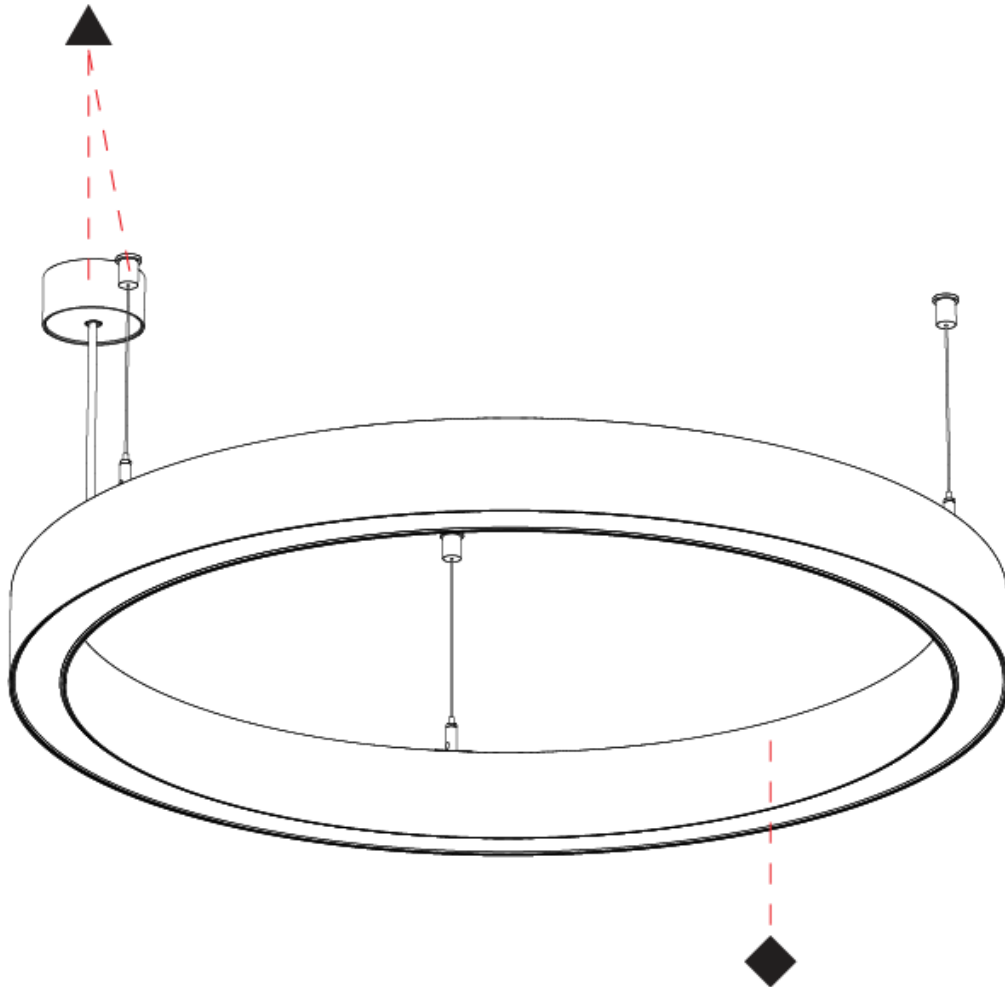

GLORIOUS 45 SUSPENSION

A3001088-

PROJECT	_____
TYPE	_____
SPECIFIER	_____
QUANTITY	_____
DATE	_____

A