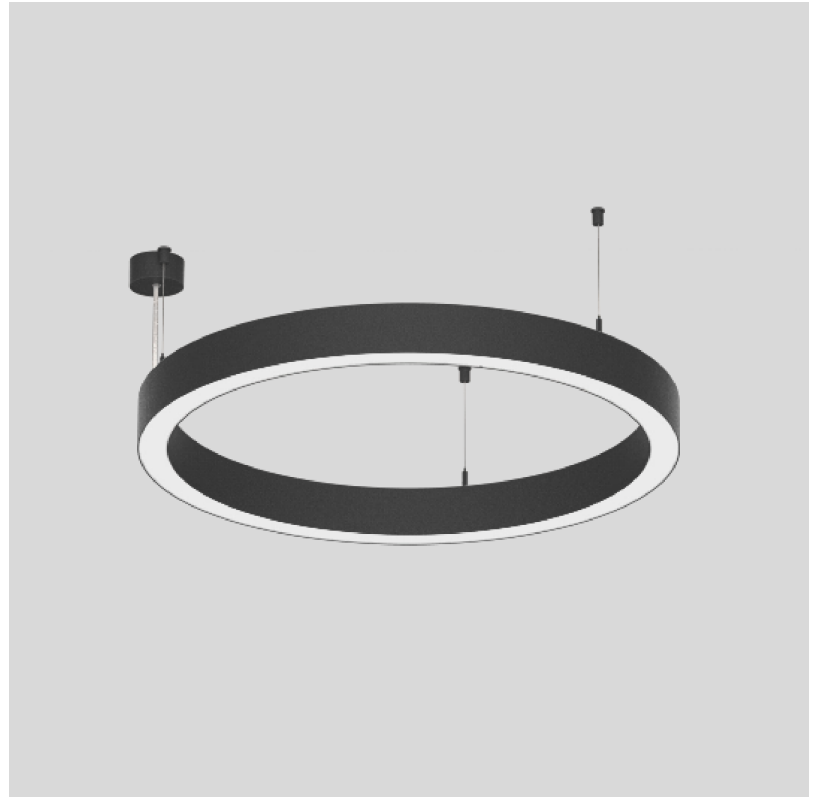

1. To build a product code in our configurator select the specify button on the base model # product page
2. To build a manual product code on this datasheet choose from the options listed below in blue font and add the suffix to the base model #

GENERAL

Series: Glorious
Subseries: Glorious 45
Partner: Prolicht
Division: Architectural
Installation: Suspension
Product Type: Pendant
Mounting Location: Ceiling
Light Distribution: Direct / Indirect

PHYSICAL

Shape: Round
Diameter (mm): 800
Diameter (in): 31 1/2
Height (mm): 76
Height (in): 3
Weight (kg): 5.6
Diffuser: [PMMA - Opal / Microprism / Clear Microprism](#)
Fixture Finish: [SSR / BKV / CWI / CRY / HAB / UFT / ITA / RUA / FTG / MYG / LOD / PUS / FRO / FUP / KIA / POP / BLS / SPG / MEY / GOH / CHC / COM / ABZ / JAG / OBR / MOS / ROR](#)
Fixture Material: [PMMA / Aluminum](#)
Cable Details: [2000mm/78 3/4" or 6000mm/236 1/4" Cable Transparent](#)

ELECTRICAL

Lamp Type: LED
Input Wattage (W): 43.9
Total Output Wattage (W): 40
Dimming: Non-Dimmable
Driver Included: Yes
Driver Location: Integrated
Driver Type: Constant Current - Universal
Driver Class: Class 2
Input Voltage (V): 120 - 277

LED

Color Temperature (°K): [2700 / 3000 / 3500 / 4000](#)
Max. Delivered Lumen (lm): Max 5650
Nominal Lumen (lm): Max 7431
CRI: >90 CRI
Lamp Life (hrs): 50000

OPTICAL

Adjustability: Fixed

RATINGS AND CERTIFICATIONS

Certified By: Certified for North American Standards
IP rating: IP40