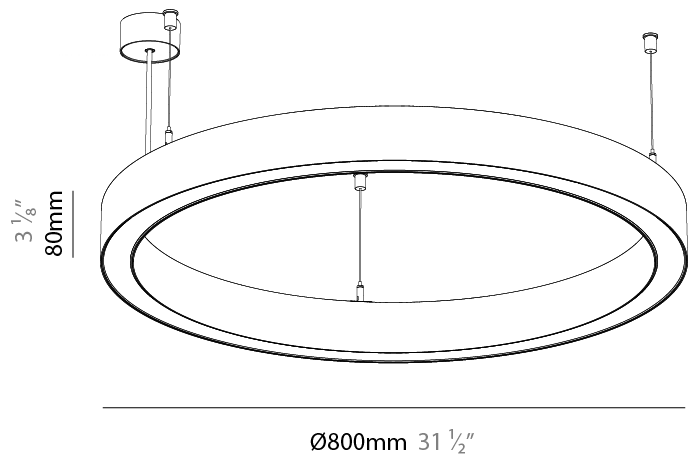

1. To build a product code in our configurator select the specify button on the base model # product page
2. To build a manual product code on this datasheet choose from the options listed below in blue font and add the suffix to the base model #

GENERAL

Series: Glorious
Subseries: Glorious 45
Partner: Prolicht
Division: Architectural
Installation: Suspension
Product Type: Pendant
Mounting Location: Ceiling
Light Distribution: Direct / Indirect

PHYSICAL

Shape: Round
Diameter (mm): 800
Diameter (in): 31 1/2
Height (mm): 76
Height (in): 3
Weight (kg): 5.6
Diffuser: PMMA - Opal / Microprism / Clear Microprism
Fixture Finish: SSR / BKV / CWI / CRY / HAB / UFT / ITA / RUA / FTG / MYG / LOD / PUS / FRO / FUP / KIA / POP / BLS / SPG / MEY / GOH / CHC / COM / ABZ / JAG / OBR / MOS / ROR
Fixture Material: PMMA / Aluminum
Cable Details: 2000mm/78 3/4" or 6000mm/236 1/4" Cable Transparent

ELECTRICAL

Lamp Type: LED
Input Wattage (W): 76.2
Total Output Wattage (W): 69.1
Dimming: Non-dimming / DALI Dimming / MATTER Dimming
Driver Included: Yes
Driver Location: Integrated
Driver Type: Constant Current - Universal
Driver Class: Class 2
Input Voltage (V): 120 - 277

LED

Color Temperature (°K): 2700-6500 Tunable White
Max. Delivered Lumen (lm): Max 9564
Nominal Lumen (lm): Max 12578
CRI: >90 CRI
Lamp Life (hrs): 50000

OPTICAL

Adjustability: Fixed

RATINGS AND CERTIFICATIONS

Certified By: Certified for North American Standards
IP rating: IP40