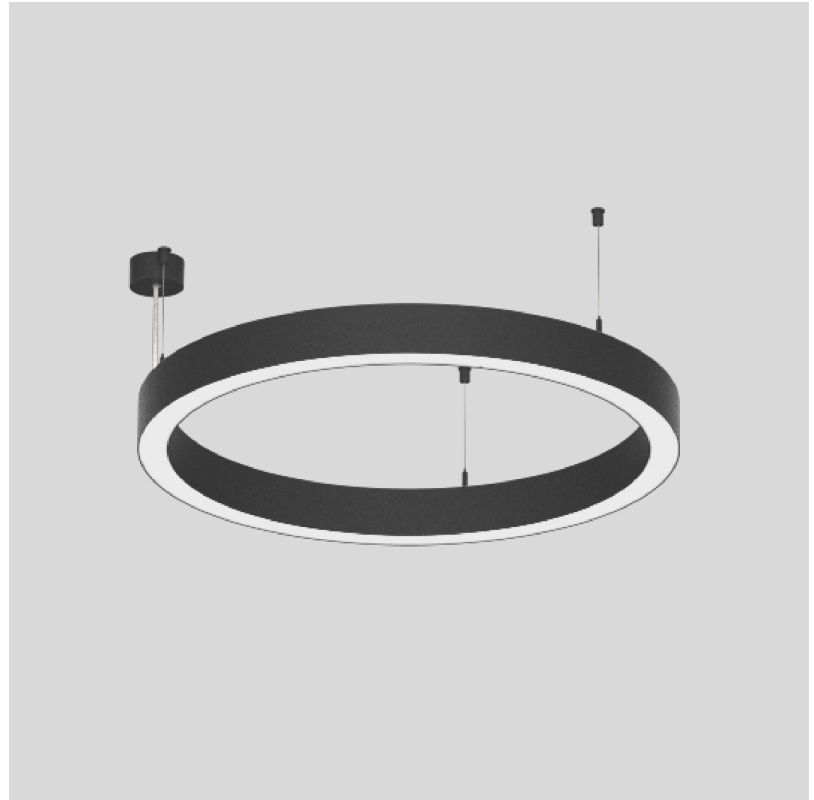

GENERAL

Series: Glorious
Subseries: Glorious 45
Partner: Prolicht
Division: Architectural
Installation: Suspension
Product Type: Pendant
Mounting Location: Ceiling
Light Distribution: Direct / Indirect

PHYSICAL

Shape: Round
Diameter (mm): 800
Diameter (in): 31 1/2
Height (mm): 76
Height (in): 3
Weight (kg): 5.6
Diffuser: PMMA - Opal / Microprism / Clear Microprism
Fixture Finish: SSR / BKV / CWI / CRY / HAB / UFT / ITA / RUA / FTG / MYG / LOD / PUS / FRO / FUP / KIA / POP / BLS / SPG / MEY / GOH / CHC / COM / ABZ / JAG / OBR / MOS / ROR
Fixture Material: PMMA / Aluminum
Cable Details: 2000mm/78 3/4" or 6000mm/236 1/4" Cable Transparent

ELECTRICAL

Lamp Type: LED
Input Wattage (W): 90.6
Total Output Wattage (W): 82.8
Dimming: Non-Dimming / 0-10V Dimming / Phase Dimming / DALI Dimming / MATTER Dimming
Driver Included: Yes
Driver Location: Integrated
Driver Type: Constant Current - Universal
Driver Class: Class 2
Input Voltage (V): 120 - 277

LED

Color Temperature (°K): 2700 / 3000 / 3500 / 4000
Max. Delivered Lumen (lm): Max 11338
Nominal Lumen (lm): Max 14910
CRI: >90 CRI
Lamp Life (hrs): 50000

OPTICAL

Adjustability: Fixed

RATINGS AND CERTIFICATIONS

Certified By: Certified for North American Standards
IP rating: IP40