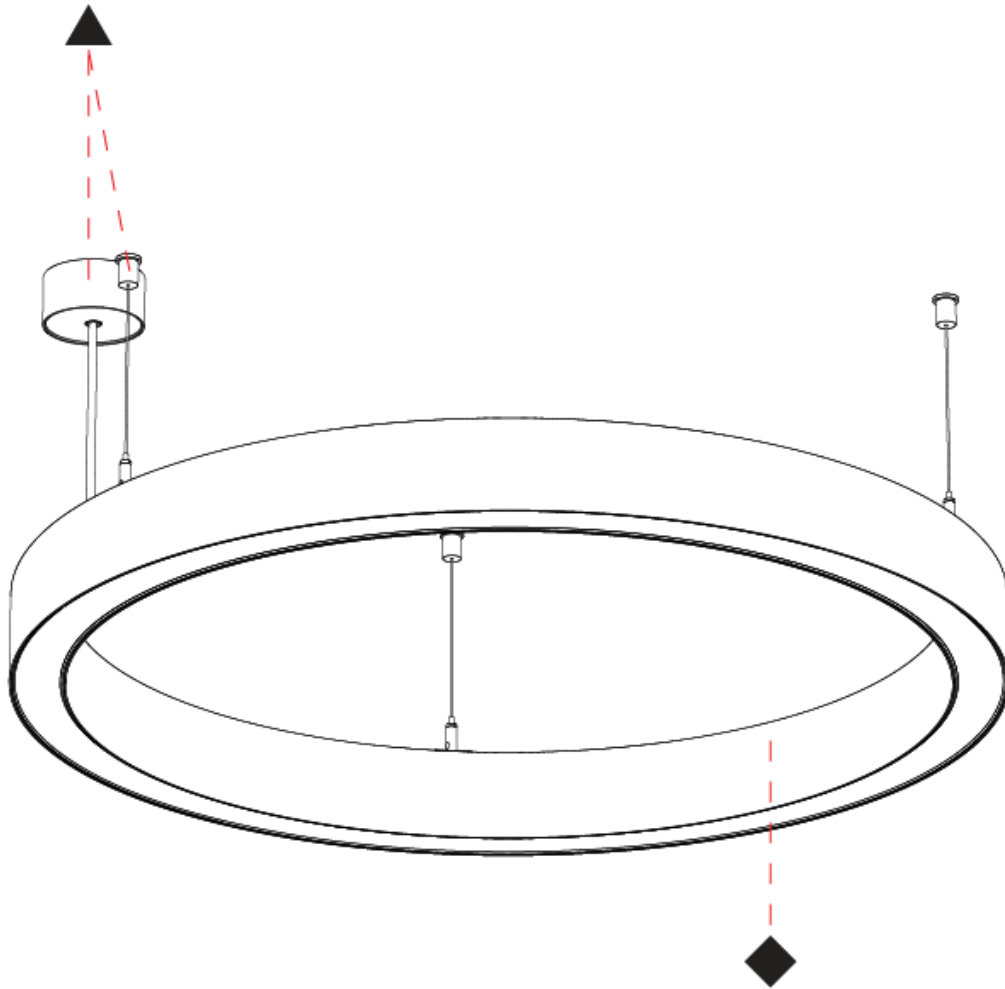

GLORIOUS 45 SUSPENSION

A3001089-

PROJECT _____

TYPE _____

SPECIFIER _____

QUANTITY _____

DATE _____

A