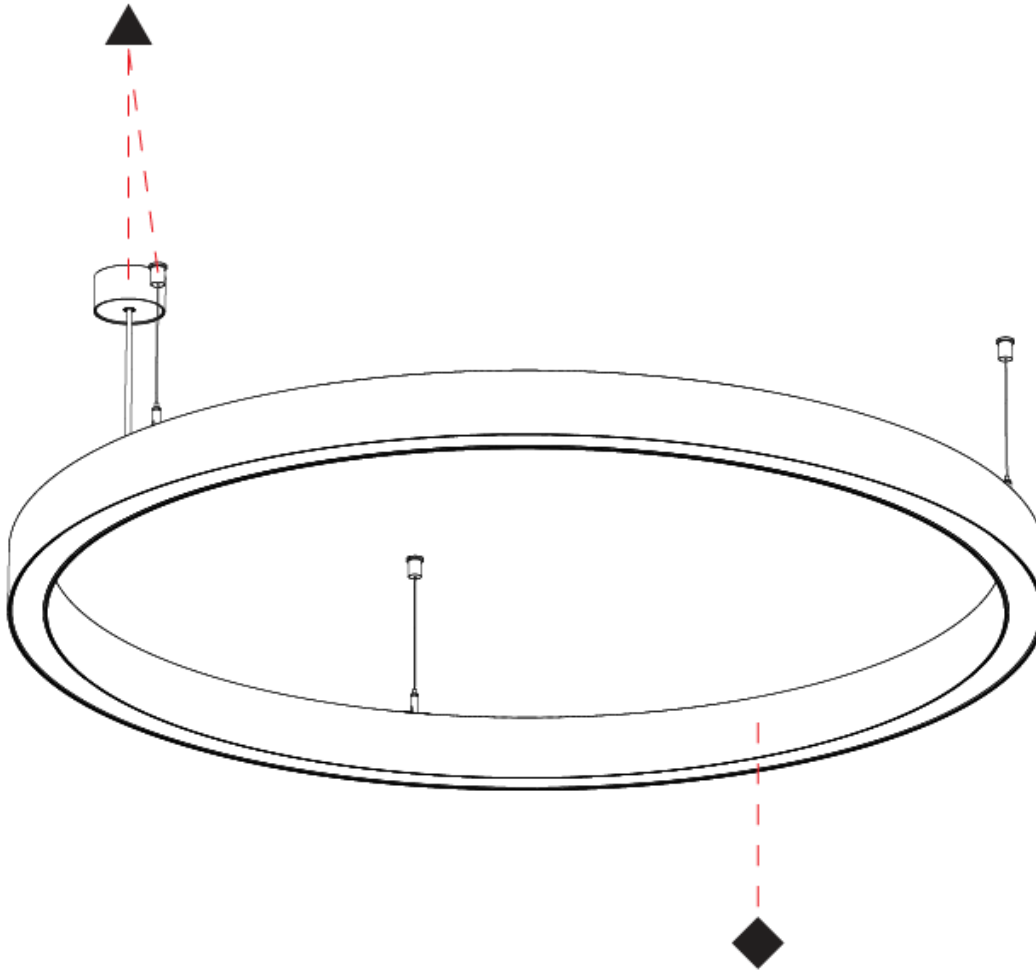

GLORIOUS 45 SUSPENSION

A3001090-

PROJECT	_____
TYPE	_____
SPECIFIER	_____
QUANTITY	_____
DATE	_____

A