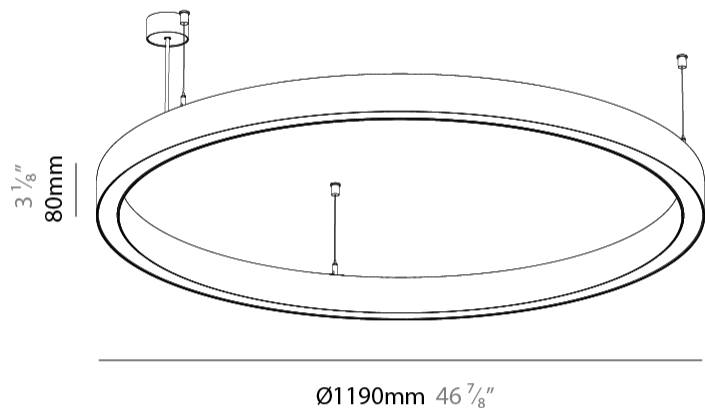

GENERAL

Series: Glorious
Subseries: Glorious 45
Partner: Prolicht
Division: Architectural
Installation: Suspension
Product Type: Pendant
Mounting Location: Ceiling
Light Distribution: Direct / Indirect

PHYSICAL

Shape: Round
Diameter (mm): 1190
Diameter (in): 46 7/8
Height (mm): 76
Height (in): 3
Weight (kg): 7.6
Diffuser: PMMA - Opal / Microprism / Clear Microprism
Fixture Finish: SSR / BKV / CWI / CRY / HAB / UFT / ITA / RUA / FTG / MYG / LOD / PUS / FRO / FUP / KIA / POP / BLS / SPG / MEY / GOH / CHC / COM / ABZ / JAG / OBR / MOS / ROR
Fixture Material: PMMA / Aluminum
Cable Details: 2000mm/78 3/4" or 6000mm/236 1/4" Cable Transparent

ELECTRICAL

Lamp Type: LED
Input Wattage (W): 135.8
Total Output Wattage (W): 123.7
Dimming: Non-Dimming / 0-10V Dimming / Phase Dimming / DALI Dimming / MATTER Dimming
Driver Included: Yes
Driver Location: Integrated
Driver Type: Constant Current - Universal
Driver Class: Class 2
Input Voltage (V): 120 - 277

LED

Color Temperature (°K): 2700 / 3000 / 3500 / 4000
Max. Delivered Lumen (lm): Max 17007
Nominal Lumen (lm): Max 22365
CRI: >90 CRI
Lamp Life (hrs): 50000

OPTICAL

Adjustability: Fixed

RATINGS AND CERTIFICATIONS

Certified By: Certified for North American Standards
IP rating: IP40