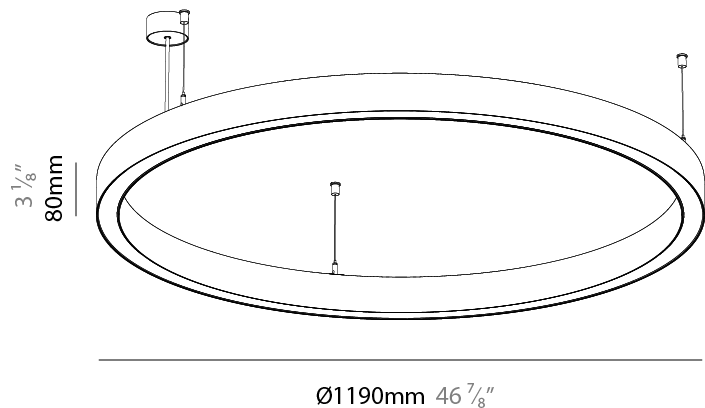

1. To build a product code in our configurator select the specify button on the base model # product page
2. To build a manual product code on this datasheet choose from the options listed below in blue font and add the suffix to the base model #

GENERAL

Series: Glorious
Subseries: Glorious 45
Partner: Prolicht
Division: Architectural
Installation: Suspension
Product Type: Pendant
Mounting Location: Ceiling
Light Distribution: Direct / Indirect

PHYSICAL

Shape: Round
Diameter (mm): 1190
Diameter (in): 46 ⁷/₈
Height (mm): 76
Height (in): 3
Weight (kg): 7.6
Diffuser: [PMMA - Opal / Microprism / Clear Microprism](#)
Fixture Finish: [SSR / BKV / CWI / CRY / HAB / UFT / ITA / RUA / FTG / MYG / LOD / PUS / FRO / FUP / KIA / POP / BLS / SPG / MEY / GOH / CHC / COM / ABZ / JAG / OBR / MOS / ROR](#)
Fixture Material: [PMMA / Aluminum](#)
Cable Details: [2000mm/78 3/4" or 6000mm/236 1/4" Cable Transparent](#)

ELECTRICAL

Lamp Type: LED
Input Wattage (W): 65.8
Total Output Wattage (W): 60
Dimming: Non-Dimmable
Driver Included: Yes
Driver Location: Integrated
Driver Type: Constant Current - Universal
Driver Class: Class 2
Input Voltage (V): 120 - 277

LED

[Color Temperature (°K): 2700 / 3000 / 3500 / 4000](#)
Max. Delivered Lumen (lm): Max 8476
Nominal Lumen (lm): Max 11146
CRI: >90 CRI
Lamp Life (hrs): 50000

OPTICAL

Adjustability: Fixed

RATINGS AND CERTIFICATIONS

Certified By: Certified for North American Standards
IP rating: IP40