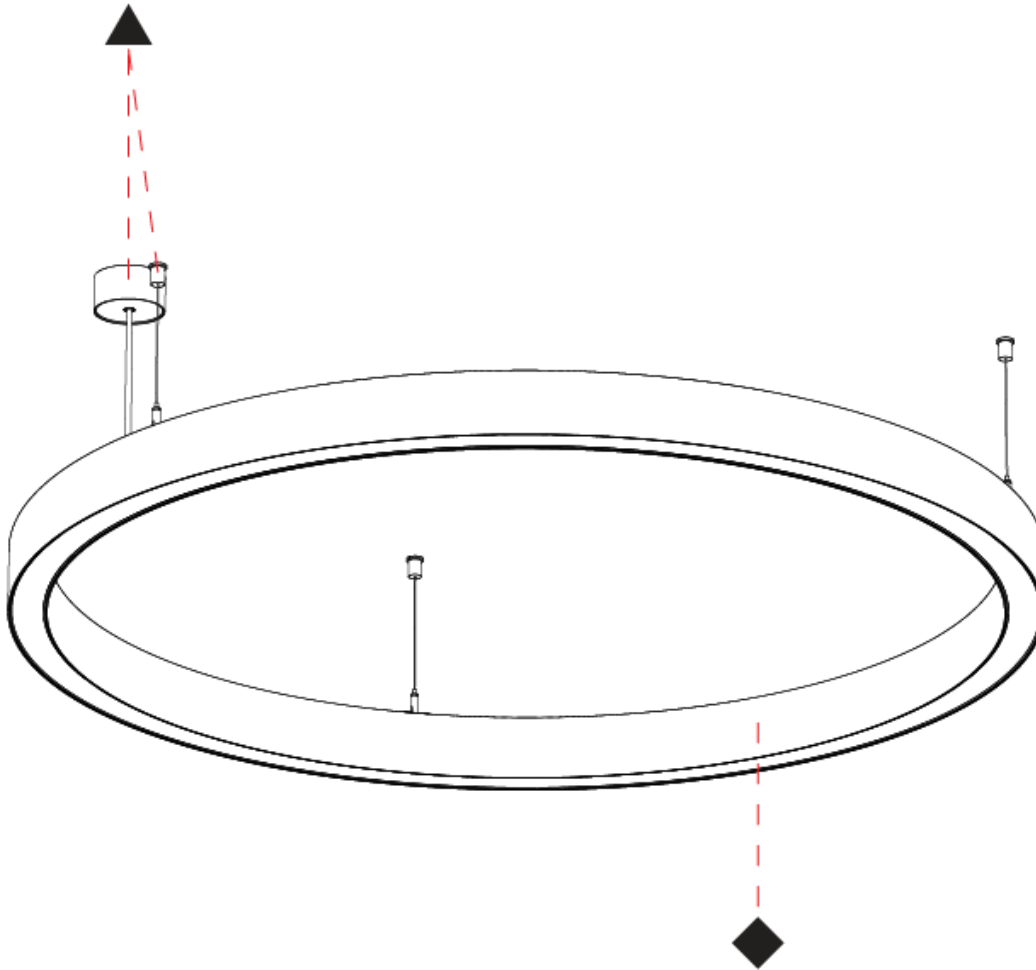

GLORIOUS 45 SUSPENSION

A3001090-HE-

PROJECT	_____
TYPE	_____
SPECIFIER	_____
QUANTITY	_____
DATE	_____

A