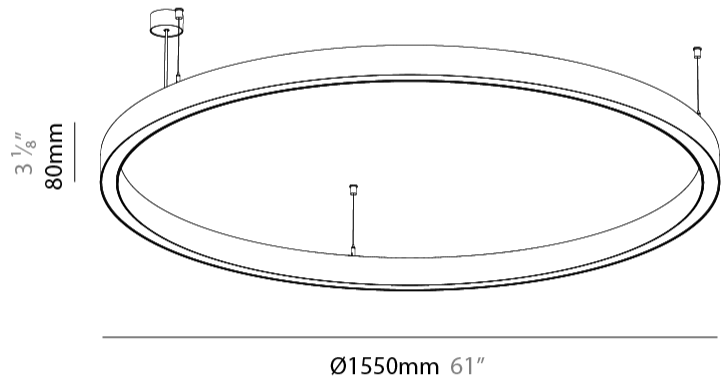

GENERAL

Series: Glorious
Subseries: Glorious 45
Partner: Prolicht
Division: Architectural
Installation: Suspension
Product Type: Pendant
Mounting Location: Ceiling
Light Distribution: Direct

PHYSICAL

Shape: Round
Diameter (mm): 1550
Diameter (in): 61
Height (mm): 76
Height (in): 3
Weight (kg): 9.5
Diffuser: PMMA - Opal / Microprism / Clear Microprism
Fixture Finish: SSR / BKV / CWI / CRY / HAB / UFT / ITA / RUA / FTG / MYG / LOD / PUS / FRO / FUP / KIA / POP / BLS / SPG / MEY / GOH / CHC / COM / ABZ / JAG / OBR / MOS / ROR
Fixture Material: PMMA / Aluminum
Cable Details: 2000mm/78 3/4" or 6000mm/236 1/4" Cable Transparent

ELECTRICAL

Lamp Type: LED
Input Wattage (W): 103.5
Total Output Wattage (W): 93.6
Dimming: Non-Dimming / 0-10V Dimming / Phase Dimming / DALI Dimming / MATTER Dimming
Driver Included: Yes
Driver Location: Integrated
Driver Type: Constant Current - Universal
Driver Class: Class 2
Input Voltage (V): 120 - 277
Constant Current (MA): 350

LED

Color Temperature (°K): 2700 / 3000 / 3500 / 4000
Max. Delivered Lumen (lm): Max 12112
Nominal Lumen (lm): Max 17040
CRI: >90 CRI
Lamp Life (hrs): 50000

OPTICAL

Adjustability: Fixed

RATINGS AND CERTIFICATIONS

Certified By: Certified for North American Standards
IP rating: IP40