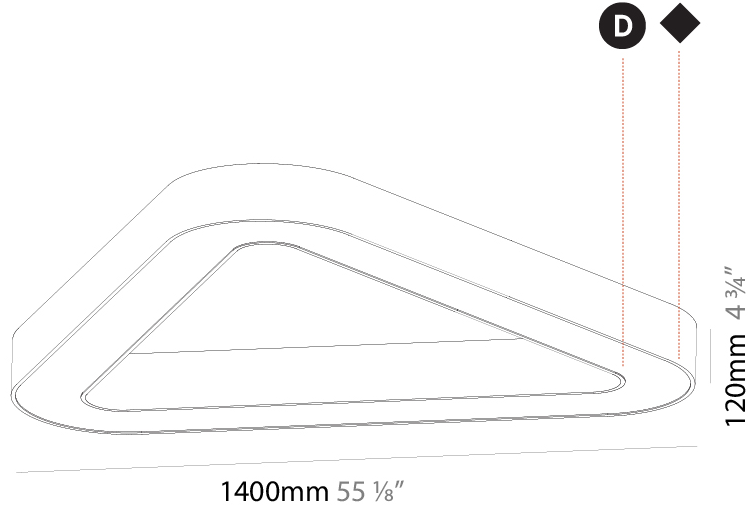

GENERAL

Series: Glorious
Subseries: Glorious Victory
Brand: Prolicht
Division: Architectural
Mounting Type: Surface
Mounting Location: Ceiling
Subcategory: Ambient

PHYSICAL

Shape: Abstract
Length (mm): 1400
Length (in): 55 1/8
Width (mm): 1400
Width (in): 55 1/8
Height (mm): 120
Height (in): 4 3/4
Light Distribution: Direct
Weight (kg): 15.2
Weight (lbs): 33.51
Diffuser: PMMA - Opal or Micro-Prism
Fixture Finish: SSR / BKV / CWI / CRY / HAB / LAG / UFT / ITA / RUA / RUR / MIC / FTG / MYG / TWT / LOD / PUS / FRO / FUP / KIA / POP / BLS / SPG / MEY / GOH / GUM / CHC / COM / ABZ / JAG / OBR / MOS / ROR
Fixture Material: Aluminum

ELECTRICAL

Lamp Type: LED (Zhaga Standard)
Input Wattage (W): 60
Total Output Wattage (W): 48 / 38.4 (3500K)
Dimming: Non-Dimming / Phase Dimming (120Vac only) / 0-10V Dimming
Driver Included: Yes
Driver Location: Integrated
Driver Type: Constant Current - 120 / 277Vac
Driver Class: Class 2
Input Voltage (V): 120 - 277
Constant Current (MA): 350 / 1200 (3500K)

LED

Color Temperature (°K): 3000 / 3500 / 4000
Max. Delivered Lumen (lm): 5540 / 5733 / 5850
CRI: >80 CRI
Efficiency (%): 65
Lamp Life (hrs): 50000

OPTICAL

RATINGS AND CERTIFICATIONS

Certified By: Certified for North American Standards
IP rating: IP20