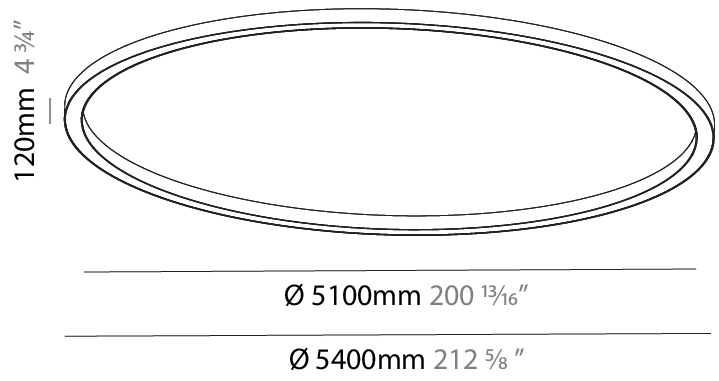

A32920-

base number	LED Dimming	Color Temperature	Finishes (Diamond)

1. To build a product code in our configurator select the specify button on the base model # product page
2. To build a manual product code on this datasheet choose from the options listed below in blue font and add the suffix to the base model #

GENERAL

Series: Glorious
Subseries: Glorious
Brand: Prolicht
Division: Architectural
Mounting Type: Surface
Mounting Location: Ceiling

PHYSICAL

Diameter (mm): 5400
Diameter (in): 212 5/8
Height (mm): 120
Height (in): 4 3/4
Light Distribution: Direct
Weight (kg): 68
Weight (lbs): 149.6
Diffuser: PMMA - Opal
Fixture Finish: SSR / BKV / CWI / CRY / HAB / UFT / ITA / RUA / FTG / MYG / LOD / PUS / FRO / FUP / KIA / POP / BLS / SPG / MEY / GOH / GUM / CHC / COM / ABZ / JAG / OBR / MOS / ROR
Fixture Material: Aluminum

ELECTRICAL

Lamp Type: LED (Zhaga Standard)
Input Wattage (W): 280
Total Output Wattage (W): 224 / 179.2 (3500K)
Dimming: Non-Dimming / Phase Dimming (120Vac only) / 0-10V Dimming
Driver Included: Yes
Driver Location: Integrated
Driver Type: Constant Current - 120 / 277Vac
Driver Class: Class 2
Input Voltage (V): 120 - 277
Constant Current (MA): 350 / 800 (3500K)

LED

Color Temperature (°K): 3000 / 3500 / 4000
Max. Delivered Lumen (lm): 25840 / 26754 / 27300
CRI: >80 CRI
Efficiency (%): 65
Lamp Life (hrs): 50000

OPTICAL

RATINGS AND CERTIFICATIONS

Certified By: Certified for North American Standards
IP rating: IP20