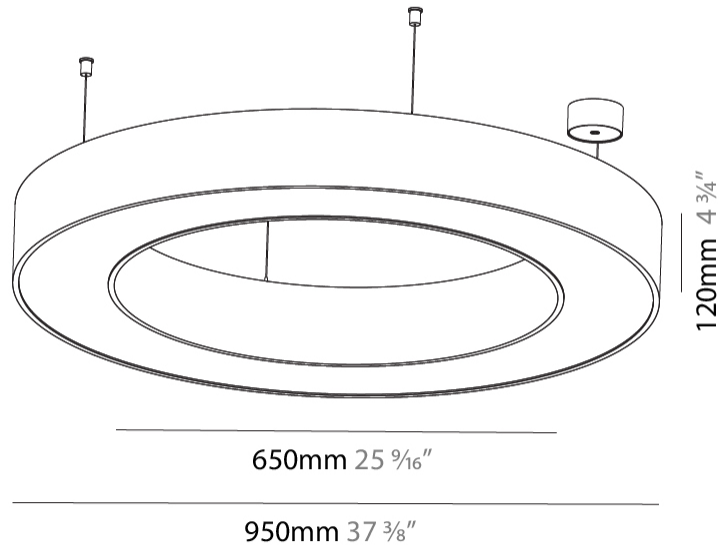

GENERAL

Series: Glorious
Subseries: Glorious
Brand: Prolicht
Division: Architectural
Mounting Type: Suspension
Mounting Location: Ceiling
Subcategory: Ambient

PHYSICAL

Shape: Round
Diameter (mm): 950
Diameter (in): 37 ³/₈
Height (mm): 120
Height (in): 4 ³/₄
Max. Overall Height (mm): 2120
Max. Overall Height (in): 83 ⁷/₁₆
Light Distribution: Direct
Weight (kg): 9.172
Weight (lbs): 20.22
Diffuser: [PMMA - Opal or Micro-Prism](#)
Fixture Finish: [SSR / BKV / CWI / CRY / HAB / LAG / UFT / ITA / RUA / RUR / MIC / FTG / MYG / TWT / LOD / PUS / FRO / FUP / KIA / POP / BLS / SPG / MEY / GOH / GUM / CHC / COM / ABZ / JAG / OBR / MOS / ROR](#)
Fixture Material: Aluminum

ELECTRICAL

Lamp Type: LED (Zhaga Standard)
Input Wattage (W): 45
Total Output Wattage (W): 36 / 28.8 (3500K)
Dimming: [Non-Dimming / Phase Dimming (120Vac only) / 0-10V Dimming](#)
Driver Included: Yes
Driver Location: Integrated
Driver Type: Constant Current
Driver Class: Class 2
Input Voltage (V): 120 - 277
Constant Current (MA): 350 / 900 (3500K)

LED

[Color Temperature (°K): 3000 / 3500 / 4000](#)
Max. Delivered Lumen (lm): 4150 / 4302 / 4390
CRI: >80 CRI
Efficiency (%): 65
Lamp Life (hrs): 50000

OPTICAL

RATINGS AND CERTIFICATIONS

Certified By: Certified for North American Standards
IP rating: IP20