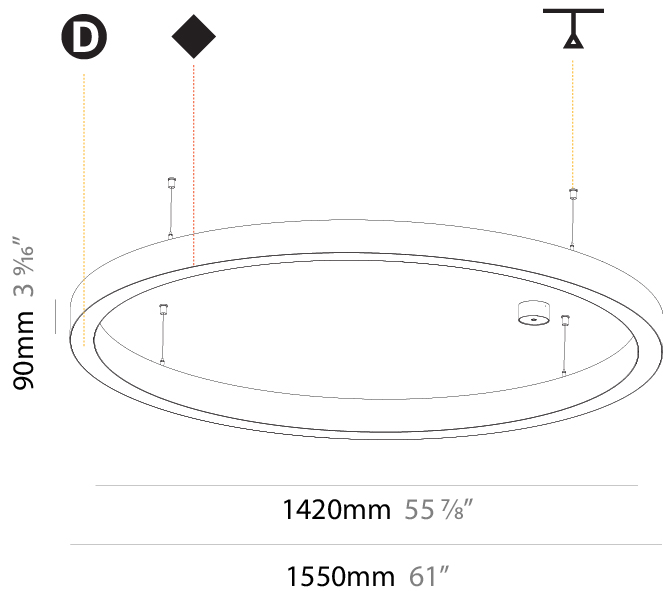

GENERAL

Series: Glorious
Subseries: Glorious 65
Partner: Prolicht
Division: Architectural
Installation: Suspension
Product Type: Pendant
Mounting Location: Ceiling
Light Distribution: Direct

PHYSICAL

Shape: Round
Diameter (mm): 1550
Diameter (in): 61
Depth (mm): 90
Depth (in): 3 9/16
Max. Overall Height (mm): 2090
Max. Overall Height (in): 82 7/16
Weight (kg): 14.447
Weight (lbs): 31.78
Diffuser: PMMA - Opal / Microprism / Clear Microprism
Fixture Finish: SSR / BKV / CWI / CRY / HAB / UFT / ITA / RUA / FTG / MYG / LOD / PUS / FRO / FUP / KIA / POP / BLS / SPG / MEY / GOH / CHC / COM / ABZ / JAG / OBR / MOS / ROR
Fixture Material: PMMA / Aluminum
Cable Details: 2000mm/78 3/4" or 6000mm/236 1/4" Cable Transparent

ELECTRICAL

Lamp Type: LED (Zhaga Standard)
Input Wattage (W): 104.2
Total Output Wattage (W): 96
Dimming: Tri-Mode (Non-Dimming and Phase Dimming (120Vac only) and 0-10V Dimming)
Driver Included: Yes
Driver Location: Integrated
Driver Type: Constant Current - Universal
Driver Class: Class 2
Input Voltage (V): 120 - 277
Constant Current (MA): 350

LED

Color Temperature (*K): 2700 / 3000 / 3500 / 4000
Max. Delivered Lumen (lm): Max 14295
Nominal Lumen (lm): Max 17264
CRI: >90 CRI
Efficiency (%): 88
Lamp Life (hrs): 50000

OPTICAL

RATINGS AND CERTIFICATIONS

Certified By: Certified for North American Standards
IP rating: IP20