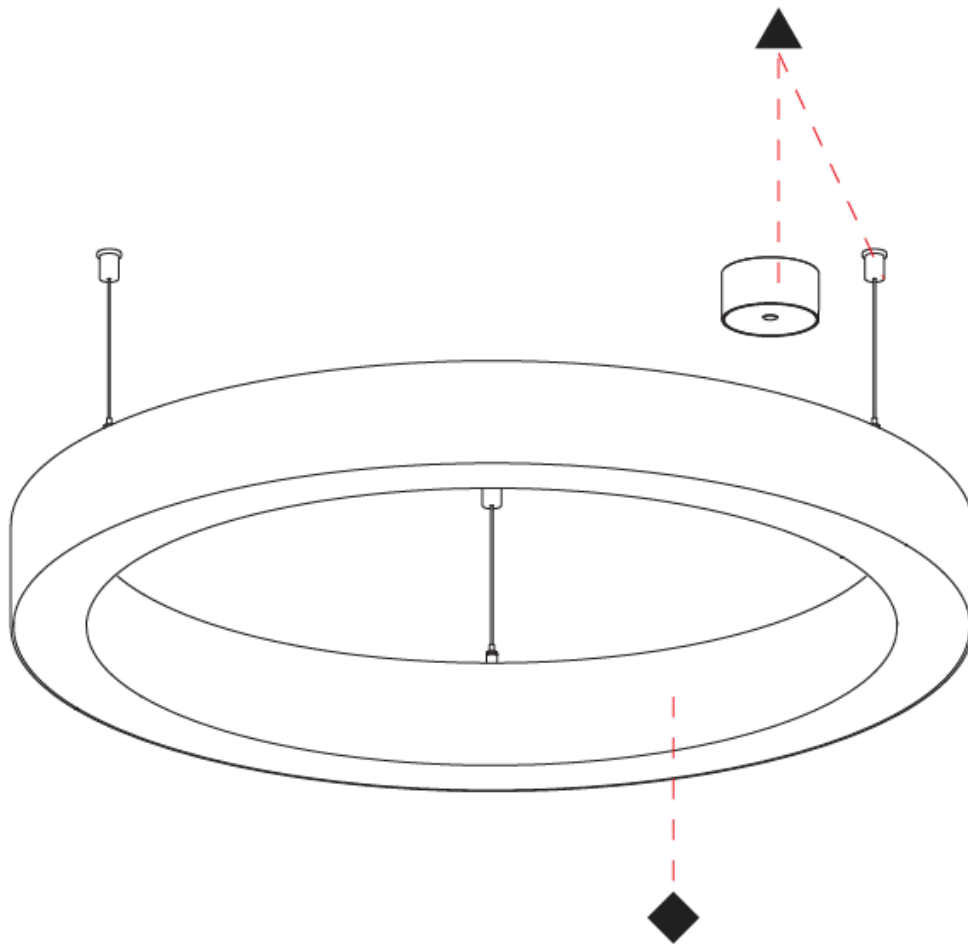

Ø 670mm 26 3/8"

Ø 800mm 31 1/2"

90mm 3 9/16"

GLORIOUS 65 SUSPENSION

A300063-

PROJECT	_____
TYPE	_____
SPECIFIER	_____
QUANTITY	_____
DATE	_____

A

GLORIOUS 65 SUSPENSION