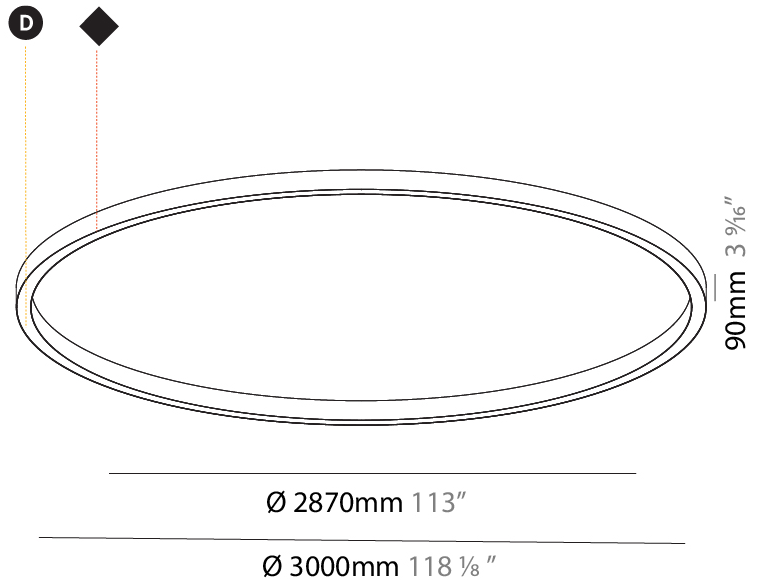

GENERAL

Series: Glorious
Subseries: Glorious 65
Partner: Prolicht
Division: Architectural
Installation: Surface
Product Type: Ceiling Surface
Mounting Location: Ceiling
Light Distribution: Direct

PHYSICAL

Shape: Round
Diameter (mm): 3000
Diameter (in): 118 ⁷/₈
Height (mm): 90
Height (in): 3 ⁹/₁₆
Weight (kg): 26.5
Weight (lbs): 57.83
Diffuser: PMMA - Opal / Microprism / Clear Microprism
Fixture Finish: SSR / BKV / CWI / CRY / HAB / UFT / ITA / RUA / FTG / MYG / LOD / PUS / FRO / FUP / KIA / POP / BLS / SPG / MEY / GOH / CHC / COM / ABZ / JAG / OBR / MOS / ROR
Fixture Material: PMMA / Aluminum

ELECTRICAL

Lamp Type: LED (Zhaga Standard)
Input Wattage (W): 208.4
Total Output Wattage (W): 192
Dimming: Tri-Mode (Non-Dimming and Phase Dimming (120Vac only) and 0-10V Dimming)
Driver Included: Yes
Driver Location: Integrated
Driver Type: Constant Current - Universal
Driver Class: Class 2
Input Voltage (V): 120 - 277
Constant Current (MA): 350

LED

Color Temperature (°K): 2700 / 3000 / 3500 / 4000
Max. Delivered Lumen (lm): Max 26347
Nominal Lumen (lm): Max 31820
CRI: >90 CRI
Efficiency (%): 88.4
Lamp Life (hrs): 50000

OPTICAL

RATINGS AND CERTIFICATIONS

Certified By: Certified for North American Standards
IP rating: IP20

PROJECT
TYPE
SPECIFIER
QUANTITY
DATE