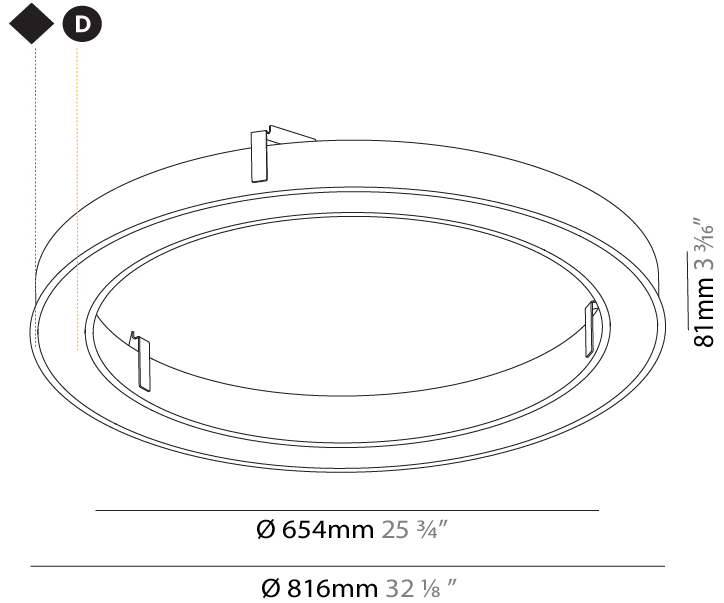

GENERAL

Series: Glorious
Subseries: Glorious 65
Partner: Prolicht
Division: Architectural
Installation: Recessed
Product Type: Ceiling Recessed
Mounting Location: Ceiling
Light Distribution: Direct

PHYSICAL

Shape: Round
Diameter (mm): 816
Diameter (in): 32 1/8
Height (mm): 81
Height (in): 3 3/16
Min. Recessing Depth (mm): 120
Min. Recessing Depth (in): 4 3/4
Weight (kg): 6.755
Weight (lbs): 14.89
Diffuser: PMMA - Opal / Microprism / Clear Microprism
Fixture Finish: SSR / BKV / CWI / CRY / HAB / UFT / ITA / RUA / FTG / MYG / LOD / PUS / FRO / FUP / KIA / POP / BLS / SPG / MEY / GOH / CHC / COM / ABZ / JAG / OBR / MOS / ROR
Fixture Material: PMMA / Aluminum
Cut-out Measurements: Dia.807mm / 31 3/4"

ELECTRICAL

Lamp Type: LED (Zhaga Standard)
Input Wattage (W): 52.1
Total Output Wattage (W): 48
Dimming: Tri-Mode (Non-Dimming and Phase Dimming (120Vac only) and 0-10V Dimming)
Driver Included: Yes
Driver Location: Integrated
Driver Type: Constant Current - Universal
Driver Class: Class 2
Input Voltage (V): 120 - 277
Constant Current (MA): 350

LED

Color Temperature (°K): 2700 / 3000 / 3500 / 4000
Max. Delivered Lumen (lm): Max 7147
Nominal Lumen (lm): Max 8632
CRI: >90 CRI
Efficiency (%): 0.884
Lamp Life (hrs): 50000

OPTICAL

RATINGS AND CERTIFICATIONS

Certified By: Certified for North American Standards
IP rating: IP20

PROJECT
TYPE
SPECIFIER
QUANTITY
DATE

807mm x 663mm
31 3/4" x 26 1/8"

120mm
4 3/4"

10 - 30mm
3/8" - 1 3/16"