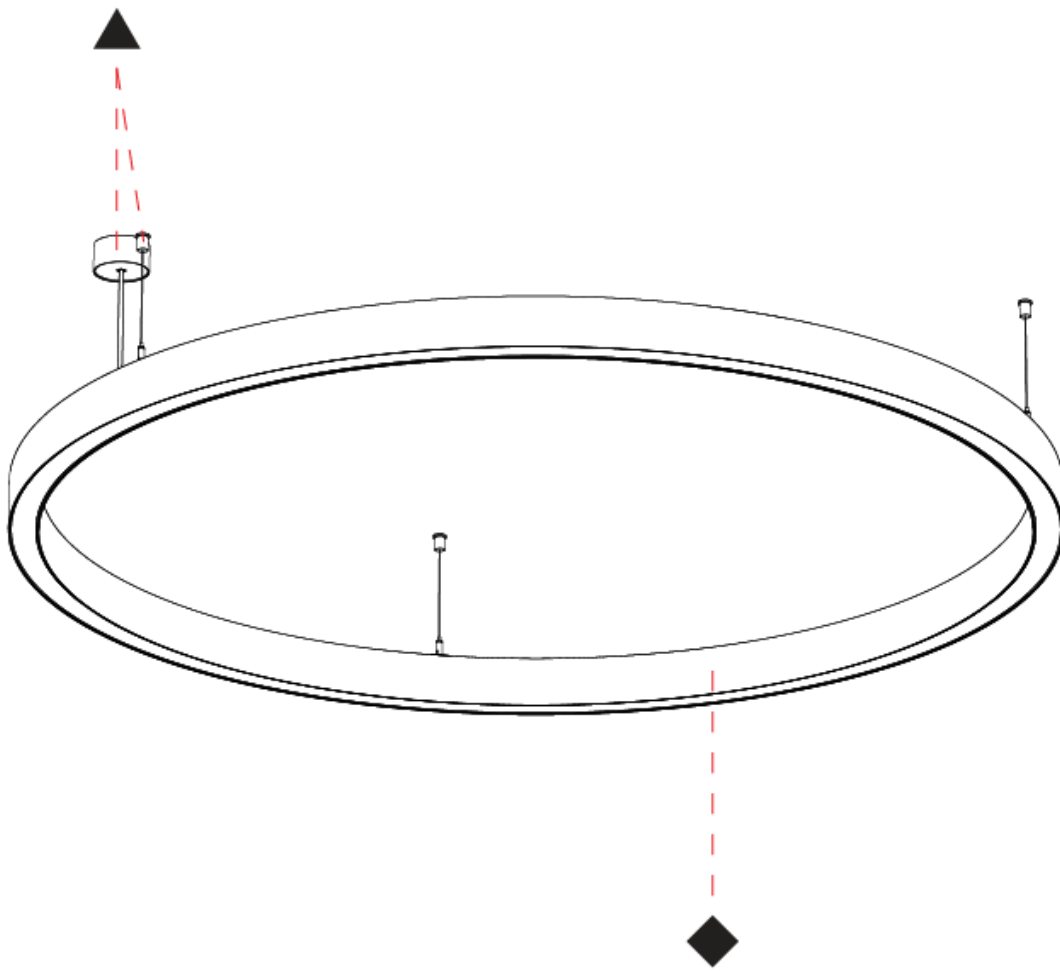

GLORIOUS 45 SUSPENSION

A3001078-

PROJECT	_____
TYPE	_____
SPECIFIER	_____
QUANTITY	_____
DATE	_____

A