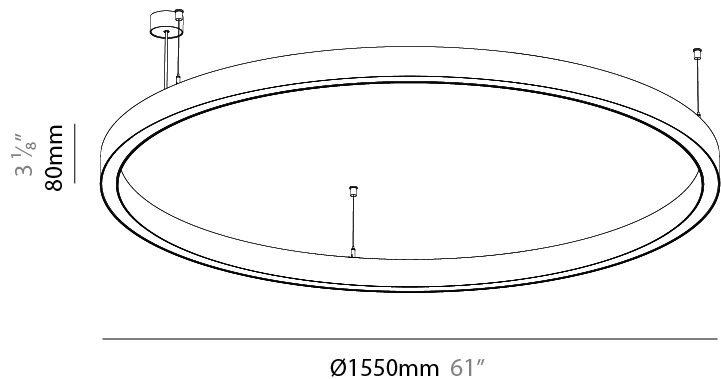

GENERAL

Series: Glorious
Subseries: Glorious 45
Partner: Prolicht
Division: Architectural
Installation: Suspension
Product Type: Pendant
Mounting Location: Ceiling
Light Distribution: Direct

PHYSICAL

Shape: Round
Diameter (mm): 1550
Diameter (in): 61
Height (mm): 76
Height (in): 3
Weight (kg): 9.5
Diffuser: [PMMA - Opal / Microprism / Clear Microprism](#)
Fixture Finish: [SSR / BKV / CWI / CRY / HAB / UFT / ITA / RUA / FTG / MYG / LOD / PUS / FRO / FUP / KIA / POP / BLS / SPG / MEY / GOH / CHC / COM / ABZ / JAG / OBR / MOS / ROR](#)
Fixture Material: [PMMA / Aluminum](#)
Cable Details: [2000mm/78 3/4" or 6000mm/236 1/4" Cable Transparent](#)

ELECTRICAL

Lamp Type: LED
Input Wattage (W): 103.5
Total Output Wattage (W): 93.6
Dimming: [Non-Dimming / 0-10V Dimming / Phase Dimming / DALI Dimming / MATTER Dimming](#)
Driver Included: Yes
Driver Location: Integrated
Driver Type: Constant Current - Universal
Driver Class: Class 2
Input Voltage (V): 120 - 277
Constant Current (MA): 350

LED

Color Temperature (°K): [2700 / 3000 / 3500 / 4000](#)
Max. Delivered Lumen (lm): Max 12112
Nominal Lumen (lm): Max 17040
CRI: >90 CRI
Lamp Life (hrs): 50000

OPTICAL

Adjustability: Fixed

RATINGS AND CERTIFICATIONS

Certified By: Certified for North American Standards
IP rating: IP40