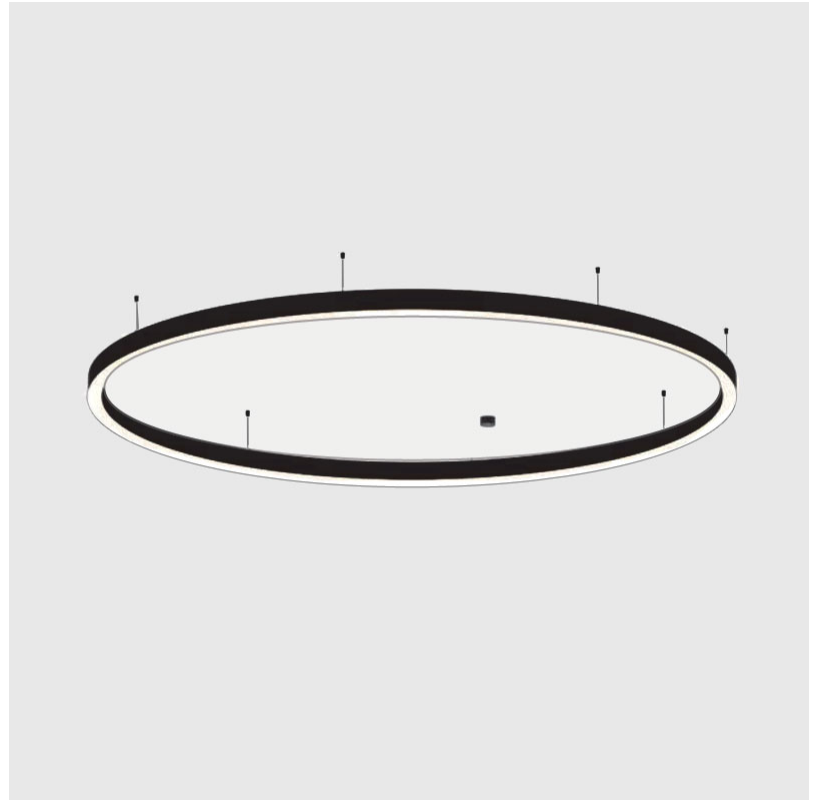

GENERAL

Series: Glorious
Subseries: Glorious 65
Partner: Prolicht
Division: Architectural
Installation: Suspension
Product Type: Pendant
Mounting Location: Ceiling
Light Distribution: Direct

PHYSICAL

Shape: Round
Diameter (mm): 3000
Diameter (in): 118 1/8
Depth (mm): 90
Depth (in): 3 9/16
Max. Overall Height (mm): 2090
Max. Overall Height (in): 82 7/16
Weight (kg): 27.55
Weight (lbs): 60.75
Diffuser: PMMA - Opal / Microprism / Clear Microprism
Fixture Finish: SSR / BKV / CWI / CRY / HAB / UFT / ITA / RUA / FTG / MYG / LOD / PUS / FRO / FUP / KIA / POP / BLS / SPG / MEY / GOH / CHC / COM / ABZ / JAG / OBR / MOS / ROR
Fixture Material: PMMA / Aluminum
Cable Details: 2000mm/78 3/4" or 6000mm/236 1/4" Cable Transparent

ELECTRICAL

Lamp Type: LED (Zhaga Standard)
Input Wattage (W): 208.4
Total Output Wattage (W): 192
Dimming: Tri-Mode (Non-Dimming and Phase Dimming (120Vac only) and 0-10V Dimming)
Driver Included: Yes
Driver Location: Integrated
Driver Type: Constant Current - Universal
Driver Class: Class 2
Input Voltage (V): 120 - 277
Constant Current (MA): 350

LED

Color Temperature (°K): 2700 / 3000 / 3500 / 4000
Max. Delivered Lumen (lm): Max 28590
Nominal Lumen (lm): Max 34529
CRI: >90 CRI
Efficiency (%): 88
Lamp Life (hrs): 50000

OPTICAL

RATINGS AND CERTIFICATIONS

Certified By: Certified for North American Standards
IP rating: IP20