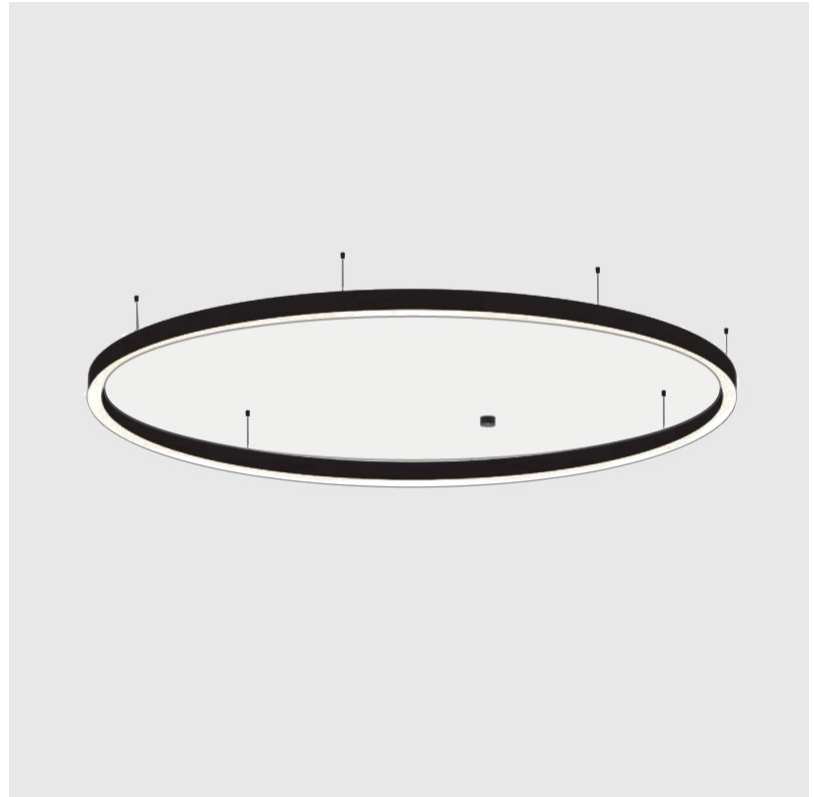

GENERAL

Series: Glorious
Subseries: Glorious 65
Partner: Prolicht
Division: Architectural
Installation: Suspension
Product Type: Pendant
Mounting Location: Ceiling
Light Distribution: Direct

PHYSICAL

Shape: Round
Diameter (mm): 3000
Diameter (in): 118 1/8
Depth (mm): 90
Depth (in): 3 9/16
Max. Overall Height (mm): 2090
Max. Overall Height (in): 82 7/16
Weight (kg): 27.55
Weight (lbs): 60.75
Diffuser: [PMMA - Opal / Microprism / Clear Microprism](#)
Fixture Finish: [SSR / BKV / CWI / CRY / HAB / UFT / ITA / RUA / FTG / MYG / LOD / PUS / FRO / FUP / KIA / POP / BLS / SPG / MEY / GOH / CHC / COM / ABZ / JAG / OBR / MOS / ROR](#)
Fixture Material: [PMMA / Aluminum](#)
Cable Details: [2000mm/78 3/4" or 6000mm/236 1/4" Cable Transparent](#)

ELECTRICAL

Lamp Type: LED (Zhaga Standard)
Input Wattage (W): 208.4
Total Output Wattage (W): 192
Dimming: [Tri-Mode (Non-Dimming and Phase Dimming (120Vac only) and 0-10V Dimming)](#)
Driver Included: Yes
Driver Location: Integrated
Driver Type: Constant Current - Universal
Driver Class: Class 2
Input Voltage (V): 120 - 277
Constant Current (MA): 350

LED

Color Temperature (°K): [2700 / 3000 / 3500 / 4000](#)
Max. Delivered Lumen (lm): Max 28590
Nominal Lumen (lm): Max 34529
CRI: >90 CRI
Efficiency (%): 88
Lamp Life (hrs): 50000

OPTICAL

RATINGS AND CERTIFICATIONS

Certified By: Certified for North American Standards
IP rating: IP20