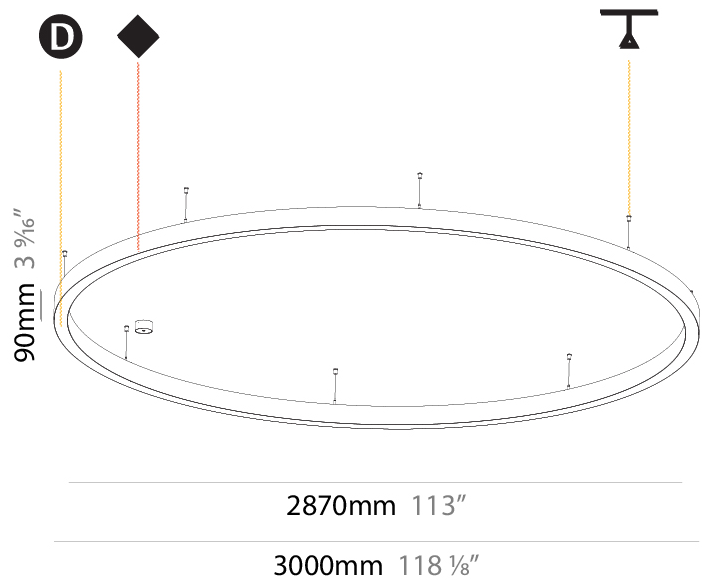

GENERAL

Series: Glorious
Subseries: Glorious 65
Partner: Prolicht
Division: Architectural
Installation: Suspension
Product Type: Pendant
Mounting Location: Ceiling
Light Distribution: Direct

PHYSICAL

Shape: Round
Diameter (mm): 3000
Diameter (in): 118 1/8
Depth (mm): 90
Depth (in): 3 9/16
Max. Overall Height (mm): 2090
Max. Overall Height (in): 82 7/16
Weight (kg): 27.55
Weight (lbs): 60.75
Diffuser: [PMMA - Opal / Microprism / Clear Microprism](#)
Fixture Finish: [SSR / BKV / CWI / CRY / HAB / UFT / ITA / RUA / FTG / MYG / LOD / PUS / FRO / FUP / KIA / POP / BLS / SPG / MEY / GOH / CHC / COM / ABZ / JAG / OBR / MOS / ROR](#)
Fixture Material: [PMMA / Aluminum](#)
Cable Details: [2000mm/78 3/4" or 6000mm/236 1/4" Cable Transparent](#)

ELECTRICAL

Lamp Type: LED (Zhaga Standard)
Input Wattage (W): 208.4
Total Output Wattage (W): 192
Dimming: [Tri-Mode (Non-Dimming and Phase Dimming (120Vac only) and 0-10V Dimming)](#)
Driver Included: Yes
Driver Location: Integrated
Driver Type: Constant Current - Universal
Driver Class: Class 2
Input Voltage (V): 120 - 277
Constant Current (MA): 350

LED

Color Temperature (°K): [2700 / 3000 / 3500 / 4000](#)
Max. Delivered Lumen (lm): Max 28590
Nominal Lumen (lm): Max 34529
CRI: >90 CRI
Efficiency (%): 88
Lamp Life (hrs): 50000

OPTICAL

RATINGS AND CERTIFICATIONS

Certified By: Certified for North American Standards
IP rating: IP20