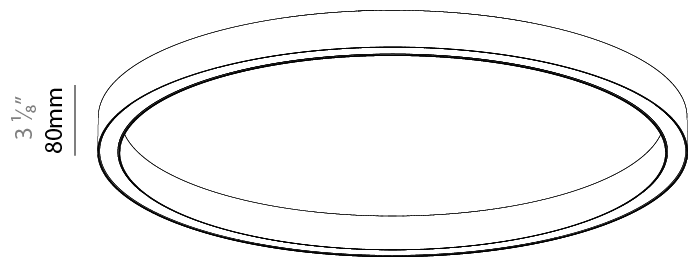

1. To build a product code in our configurator select the specify button on the base model # product page
2. To build a manual product code on this datasheet choose from the options listed below in blue font and add the suffix to the base model #

GENERAL

Series: Glorious
Subseries: Glorious 45
Partner: Prolicht
Division: Architectural
Installation: Surface
Product Type: Ceiling Surface
Mounting Location: Ceiling
Light Distribution: Direct

PHYSICAL

Shape: Round
Diameter (mm): 1190
Diameter (in): 46 ⁷/₈
Height (mm): 76
Height (in): 3
Weight (kg): 4
Diffuser: PMMA - Opal / Microprism / Clear Microprism
Fixture Finish: SSR / BKV / CWI / CRY / HAB / UFT / ITA / RUA / FTG / MYG / LOD / PUS / FRO / FUP / KIA / POP / BLS / SPG / MEY / GOH / CHC / COM / ABZ / JAG / OBR / MOS / ROR
Fixture Material: PMMA / Aluminum

ELECTRICAL

Lamp Type: LED
Input Wattage (W): 77.6
Total Output Wattage (W): 70.5
Dimming: Non-Dimming / 0-10V Dimming / Phase Dimming / DALI Dimming / MATTER Dimming
Driver Included: Yes
Driver Location: Integrated
Driver Type: Constant Current - Universal
Driver Class: Class 2
Input Voltage (V): 120 - 277

LED

Color Temperature (°K): 2700 / 3000 / 3500 / 4000
Max. Delivered Lumen (lm): Max 9084
Nominal Lumen (lm): Max 12780
CRI: >90 CRI
Lamp Life (hrs): 50000

OPTICAL

Adjustability: Fixed

RATINGS AND CERTIFICATIONS

Certified By: Certified for North American Standards
IP rating: IP40

Ø1190mm 46 ⁷/₈"