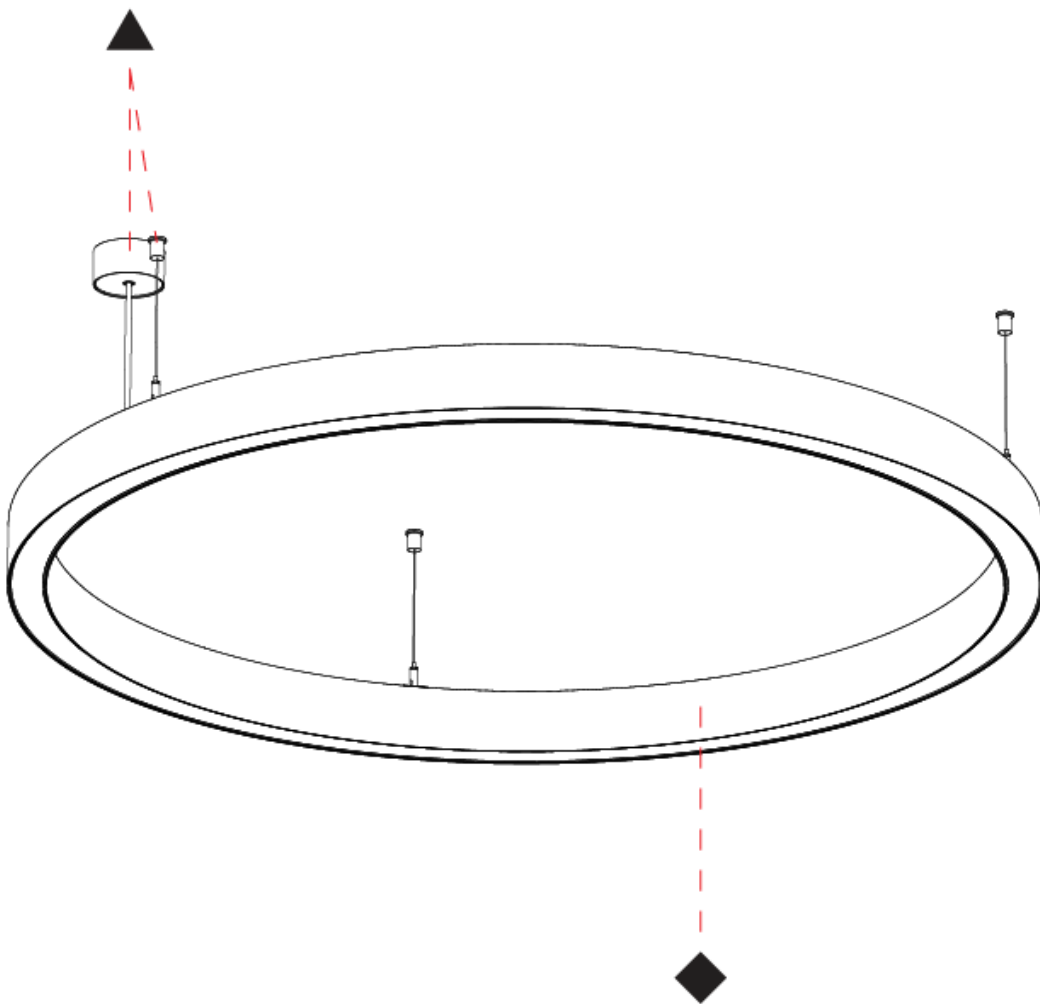

A3001074-HE-

PROJECT	_____
TYPE	_____
SPECIFIER	_____
QUANTITY	_____
DATE	_____

A