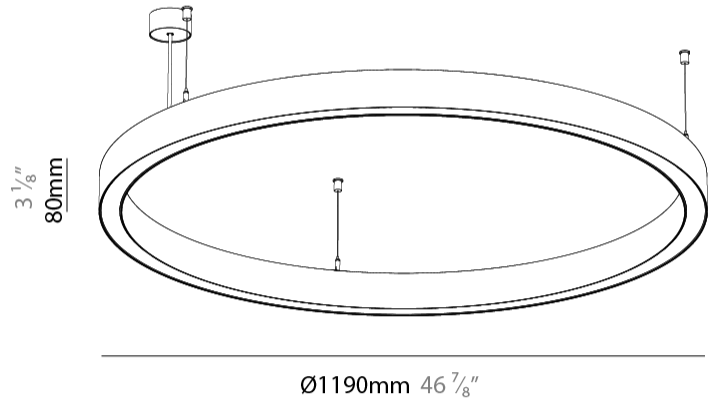

GENERAL

Series: Glorious
Subseries: Glorious 45
Partner: Prolicht
Division: Architectural
Installation: Suspension
Product Type: Pendant
Mounting Location: Ceiling
Light Distribution: Direct

PHYSICAL

Shape: Round
Diameter (mm): 1190
Diameter (in): 46 7/8
Height (mm): 76
Height (in): 3
Weight (kg): 7.3
Diffuser: [PMMA - Opal / Microprism / Clear Microprism](#)
Fixture Finish: [SSR / BKV / CWI / CRY / HAB / UFT / ITA / RUA / FTG / MYG / LOD / PUS / FRO / FUP / KIA / POP / BLS / SPG / MEY / GOH / CHC / COM / ABZ / JAG / OBR / MOS / ROR](#)
Fixture Material: [PMMA / Aluminum](#)
Cable Details: [2000mm/78 3/4" or 6000mm/236 1/4" Cable Transparent](#)

ELECTRICAL

Lamp Type: LED
Input Wattage (W): 77.6
Total Output Wattage (W): 70.9
Dimming: [Non-Dimming / 0-10V Dimming / Phase Dimming / DALI Dimming / MATTER Dimming](#)
Driver Included: Yes
Driver Location: Integrated
Driver Type: Constant Current - Universal
Driver Class: Class 2
Input Voltage (V): 120 - 277

LED

Color Temperature (°K): [2700 / 3000 / 3500 / 4000](#)
Max. Delivered Lumen (lm): Max 9084
Nominal Lumen (lm): Max 12780
CRI: >90 CRI
Lamp Life (hrs): 50000

OPTICAL

Adjustability: Fixed

RATINGS AND CERTIFICATIONS

Certified By: Certified for North American Standards
IP rating: IP40