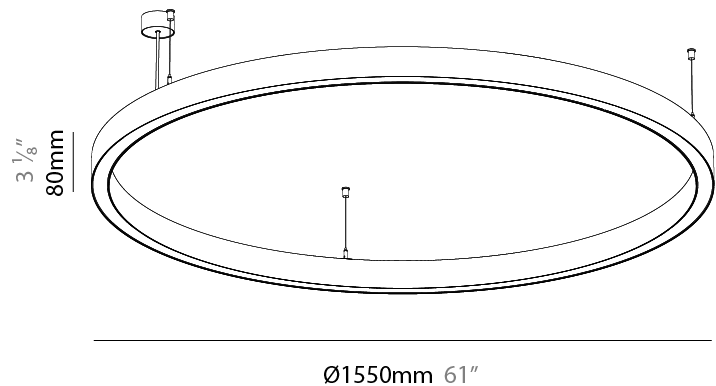

1. To build a product code in our configurator select the specify button on the base model # product page
2. To build a manual product code on this datasheet choose from the options listed below in blue font and add the suffix to the base model #

GENERAL

Series: Glorious
Subseries: Glorious 45
Partner: Prolicht
Division: Architectural
Installation: Suspension
Product Type: Pendant
Mounting Location: Ceiling
Light Distribution: Direct / Indirect

PHYSICAL

Shape: Round
Diameter (mm): 1190
Diameter (in): 46 7/8
Height (mm): 76
Height (in): 3
Weight (kg): 10.5
Diffuser: [PMMA - Opal / Microprism / Clear Microprism](#)
Fixture Finish: [SSR / BKV / CWI / CRY / HAB / UFT / ITA / RUA / FTG / MYG / LOD / PUS / FRO / FUP / KIA / POP / BLS / SPG / MEY / GOH / CHC / COM / ABZ / JAG / OBR / MOS / ROR](#)
Fixture Material: [PMMA / Aluminum](#)
Cable Details: [2000mm/78 3/4" or 6000mm/236 1/4" Cable Transparent](#)

ELECTRICAL

Lamp Type: LED
Input Wattage (W): 87.8
Total Output Wattage (W): 80
Dimming: Non-Dimmable
Driver Included: Yes
Driver Location: Integrated
Driver Type: Constant Current - Universal
Driver Class: Class 2
Input Voltage (V): 120 - 277

LED

[Color Temperature (°K): 2700 / 3000 / 3500 / 4000](#)
Max. Delivered Lumen (lm): Max 11301
Nominal Lumen (lm): Max 14861
CRI: >90 CRI
Lamp Life (hrs): 50000

OPTICAL

Adjustability: Fixed

RATINGS AND CERTIFICATIONS

Certified By: Certified for North American Standards
IP rating: IP40