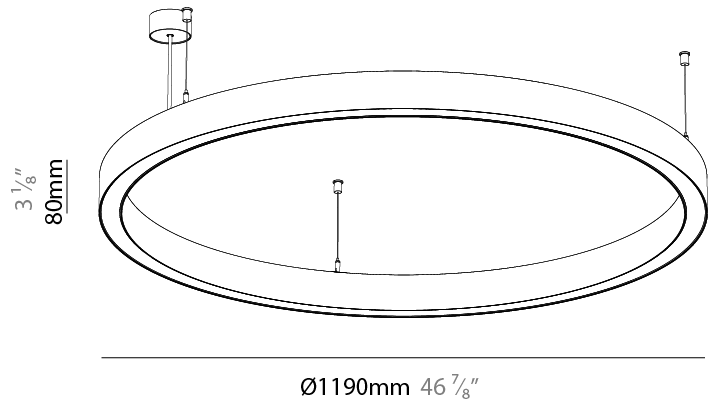

1. To build a product code in our configurator select the specify button on the base model # product page
2. To build a manual product code on this datasheet choose from the options listed below in blue font and add the suffix to the base model #

GENERAL

Series: Glorious
Subseries: Glorious 45
Partner: Prolicht
Division: Architectural
Installation: Surface
Product Type: Pendant
Mounting Location: Ceiling
Light Distribution: Direct

PHYSICAL

Shape: Round
Diameter (mm): 1190
Diameter (in): 46 7/8
Height (mm): 76
Height (in): 3
Weight (kg): 7.3
Diffuser: PMMA - Opal / Microprism / Clear Microprism
Fixture Finish: SSR / BKV / CWI / CRY / HAB / UFT / ITA / RUA / FTG / MYG / LOD / PUS / FRO / FUP / KIA / POP / BLS / SPG / MEY / GOH / CHC / COM / ABZ / JAG / OBR / MOS / ROR
Fixture Material: PMMA / Aluminum
Cable Details: 2000mm/78 3/4" or 6000mm/236 1/4" Cable Transparent

ELECTRICAL

Lamp Type: LED
Input Wattage (W): 37.6
Total Output Wattage (W): 34.6
Dimming: Non-Dimmable
Driver Included: Yes
Driver Location: Integrated
Driver Type: Constant Current - Universal
Driver Class: Class 2
Input Voltage (V): 120 - 277

LED

Color Temperature (°K): 2700 / 3000 / 3500 / 4000
Max. Delivered Lumen (lm): Max 4527
Nominal Lumen (lm): Max 6369
CRI: >90 CRI
Lamp Life (hrs): 50000

OPTICAL

Adjustability: Fixed

RATINGS AND CERTIFICATIONS

Certified By: Certified for North American Standards
IP rating: IP40