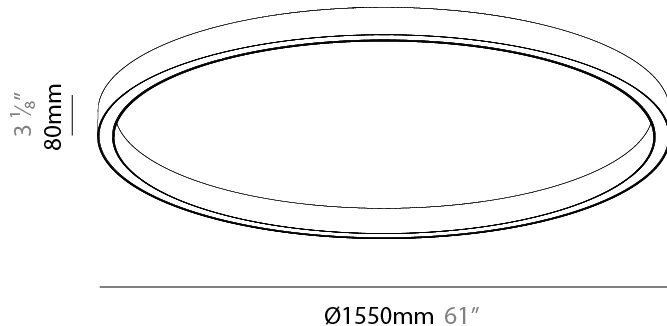

GLORIOUS 45 SURFACE

A3D418-HE-

base number   Color   Finishes   Diffuser
Temperature   (Diamond)   Options

1. To build a product code in our configurator select the specify button on the base model # product page
2. To build a manual product code on this datasheet choose from the options listed below in blue font and add the suffix to the base model #

GENERAL

Series: Glorious
Subseries: Glorious 45
Partner: Prolicht
Division: Architectural
Installation: Surface
Product Type: Ceiling Surface
Mounting Location: Ceiling
Light Distribution: Direct

PHYSICAL

Shape: Round
Diameter (mm): 1190
Diameter (in): 46 7/8
Height (mm): 76
Height (in): 3
Weight (kg): 4
Diffuser: [PMMA - Opal / Microprism / Clear Microprism](#)
Fixture Finish: [SSR / BKV / CWI / CRY / HAB / UFT / ITA / RUA / FTG / MYG / LOD / PUS / FRO / FUP / KIA / POP / BLS / SPG / MEY / GOH / CHC / COM / ABZ / JAG / OBR / MOS / ROR](#)
Fixture Material: [PMMA / Aluminum](#)

ELECTRICAL

Lamp Type: LED
Input Wattage (W): 50.2
Total Output Wattage (W): 45.6
Dimming: Non-Dimmable
Driver Included: Yes
Driver Location: Integrated
Driver Type: Constant Current - Universal
Driver Class: Class 2
Input Voltage (V): 120 - 277

LED

[Color Temperature (°K): 2700 / 3000 / 3500 / 4000](#)
Max. Delivered Lumen (lm): Max 6036
Nominal Lumen (lm): Max 8492
CRI: >90 CRI
Lamp Life (hrs): 50000

OPTICAL

Adjustability: Fixed

RATINGS AND CERTIFICATIONS

Certified By: Certified for North American Standards
IP rating: IP40