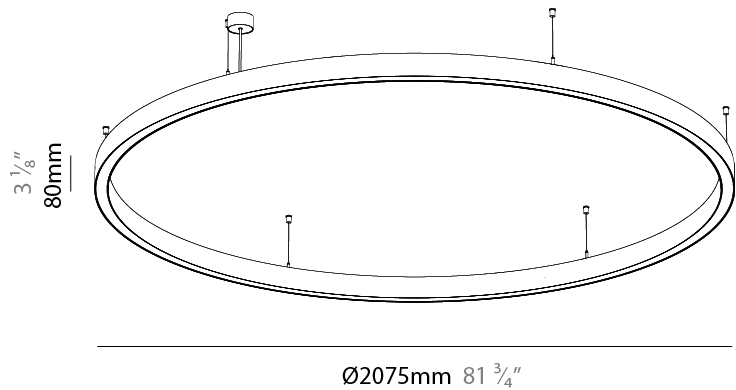

1. To build a product code in our configurator select the specify button on the base model # product page
2. To build a manual product code on this datasheet choose from the options listed below in blue font and add the suffix to the base model #

GENERAL

Series: Glorious
Subseries: Glorious 45
Partner: Prolicht
Division: Architectural
Installation: Suspension
Product Type: Pendant
Mounting Location: Ceiling
Light Distribution: Direct

PHYSICAL

Shape: Round
Diameter (mm): 2075
Diameter (in): 81 ³/₄"
Height (mm): 76
Height (in): 3
Weight (kg): 13
Diffuser: PMMA - Opal / Microprism / Clear Microprism
Fixture Finish: SSR / BKV / CWI / CRY / HAB / UFT / ITA / RUA / FTG / MYG / LOD / PUS / FRO / FUP / KIA / POP / BLS / SPG / MEY / GOH / CHC / COM / ABZ / JAG / OBR / MOS / ROR
Fixture Material: PMMA / Aluminum
Cable Details: 2000mm/78 3/4" or 6000mm/236 1/4" Cable Transparent

ELECTRICAL

Lamp Type: LED
Input Wattage (W): 114.4
Total Output Wattage (W): 99.6
Dimming: Non-dimming / DALI Dimming / MATTER Dimming
Driver Included: Yes
Driver Location: Integrated
Driver Type: Constant Current - Universal
Driver Class: Class 2
Input Voltage (V): 120 - 277

LED

Color Temperature (°K): 2700-6500 Tunable White
Max. Delivered Lumen (lm): Max 13410
Nominal Lumen (lm): Max 18867
CRI: >90 CRI
Lamp Life (hrs): 50000

OPTICAL

Adjustability: Fixed

RATINGS AND CERTIFICATIONS

Certified By: Certified for North American Standards
IP rating: IP40