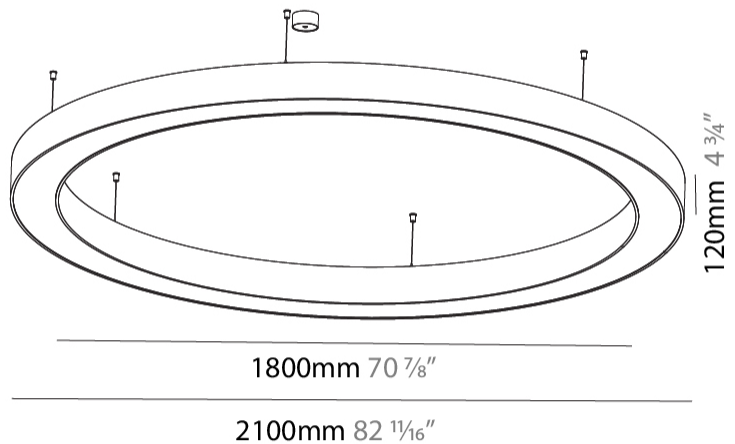

GENERAL

Series: Glorious
Subseries: Glorious 150
Partner: Prolicht
Division: Architectural
Installation: Suspension
Product Type: Pendant
Mounting Location: Ceiling
Light Distribution: Direct

PHYSICAL

Shape: Round
Diameter (mm): 2100
Diameter (in): 82 1/16
Height (mm): 120
Height (in): 4 3/4
Max. Overall Height (mm): 2120
Max. Overall Height (in): 83 7/16
Weight (kg): 25.9
Weight (lbs): 56.98
Diffuser: PMMA - Opal or Micro-Prism
Fixture Finish: [SSR / BKV / CWI / CRY / HAB / UFT / ITA / RUA / FTG / MYG / LOD / PUS / FRO / FUP / KIA / POP / BLS / SPG / MEY / GOH / CHC / COM / ABZ / JAG / OBR / MOS / ROR](#)
Fixture Material: PMMA / Aluminum

ELECTRICAL

Lamp Type: LED (Zhaga Standard)
Input Wattage (W): 102.8
Total Output Wattage (W): 84 / 67.2 (3500K)
Dimming: [0-10V Dimming / Phase Dimming (120Vac Only)](#)
Driver Included: Yes
Driver Location: Integrated
Driver Type: Constant Current
Driver Class: Class 2
Input Voltage (V): 120 - 277
Constant Current (MA): 350 / 700 (3500K)

LED

Color Temperature (°K): [2700 / 3000 / 3500 / 4000](#)
Max. Delivered Lumen (lm): Max 10053
Nominal Lumen (lm): Max 14105
CRI: >90 CRI
Efficiency (%): 65
Lamp Life (hrs): 50000

OPTICAL

RATINGS AND CERTIFICATIONS

Certified By: Certified for North American Standards
IP rating: IP20