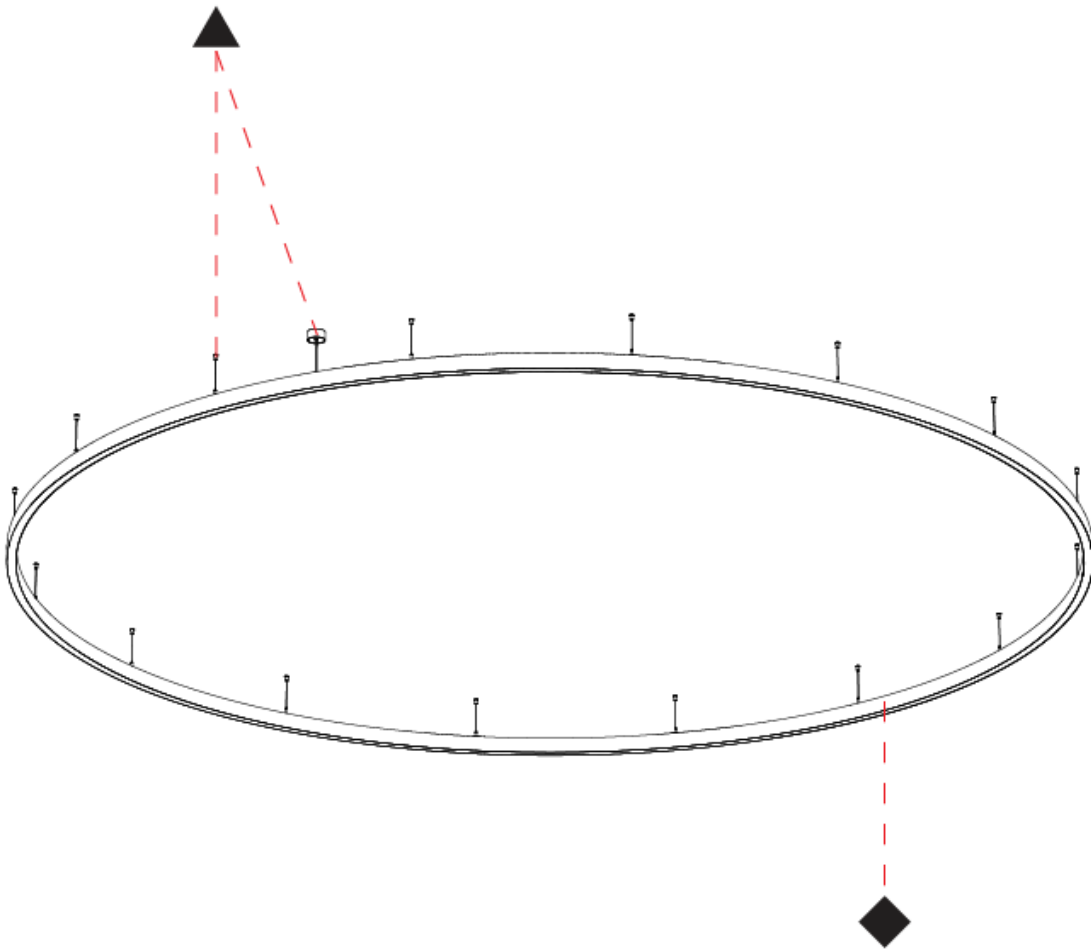

GLORIOUS 45 SUSPENSION

A3001098-HE-

PROJECT _____

TYPE _____

SPECIFIER _____

QUANTITY _____

DATE _____

A