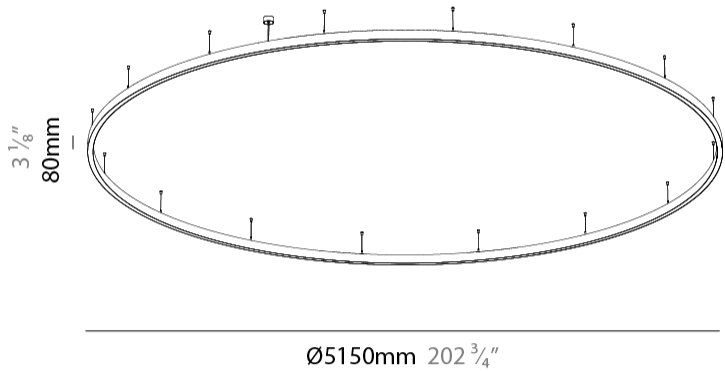

GENERAL

Series: Glorious
Subseries: Glorious 45
Partner: Prolicht
Division: Architectural
Installation: Suspension
Product Type: Pendant
Mounting Location: Ceiling
Light Distribution: Direct

PHYSICAL

Shape: Round
Diameter (mm): 5150
Diameter (in): 202 3/4
Height (mm): 76
Height (in): 3
Weight (kg): 35
Diffuser: PMMA - Opal / Microprism / Clear Microprism
Fixture Finish: SSR / BKV / CWI / CRY / HAB / UFT / ITA / RUA / FTG / MYG / LOD / PUS / FRO / FUP / KIA / POP / BLS / SPG / MEY / GOH / CHC / COM / ABZ / JAG / OBR / MOS / ROR
Fixture Material: PMMA / Aluminum
Cable Details: 2000mm/78 3/4" or 6000mm/236 1/4" Cable Transparent

ELECTRICAL

Lamp Type: LED
Input Wattage (W): 345
Total Output Wattage (W): 313.6
Dimming: Non-Dimming / 0-10V Dimming / Phase Dimming / DALI Dimming / MATTER Dimming
Driver Included: Yes
Driver Location: Integrated
Driver Type: Constant Current - Universal
Driver Class: Class 2
Input Voltage (V): 120 - 277

LED

Color Temperature (°K): 2700 / 3000 / 3500 / 4000
Max. Delivered Lumen (lm): Max 40373
Nominal Lumen (lm): Max 56800
CRI: >90 CRI
Lamp Life (hrs): 50000

OPTICAL

Adjustability: Fixed

RATINGS AND CERTIFICATIONS

Certified By: Certified for North American Standards
IP rating: IP40