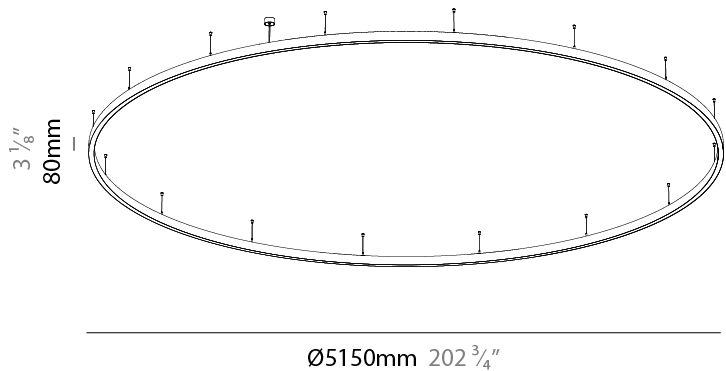

1. To build a product code in our configurator select the specify button on the base model # product page
2. To build a manual product code on this datasheet choose from the options listed below in blue font and add the suffix to the base model #

GENERAL

Series: Glorious
Subseries: Glorious 45
Partner: Prolicht
Division: Architectural
Installation: Suspension
Product Type: Pendant
Mounting Location: Ceiling
Light Distribution: Direct

PHYSICAL

Shape: Round
Diameter (mm): 5150
Diameter (in): 202 3/4
Height (mm): 76
Height (in): 3
Weight (kg): 35
Diffuser: [PMMA - Opal / Microprism / Clear Microprism](#)
Fixture Finish: [SSR / BKV / CWI / CRY / HAB / UFT / ITA / RUA / FTG / MYG / LOD / PUS / FRO / FUP / KIA / POP / BLS / SPG / MEY / GOH / CHC / COM / ABZ / JAG / OBR / MOS / ROR](#)
Fixture Material: [PMMA / Aluminum](#)
Cable Details: [2000mm/78 3/4" or 6000mm/236 1/4" Cable Transparent](#)

ELECTRICAL

Lamp Type: LED
Input Wattage (W): 167.2
Total Output Wattage (W): 151.8
Dimming: Non-Dimmable
Driver Included: Yes
Driver Location: Integrated
Driver Type: Constant Current - Universal
Driver Class: Class 2
Input Voltage (V): 120 - 277

LED

Color Temperature (°K): [2700 / 3000 / 3500 / 4000](#)
Max. Delivered Lumen (lm): Max 20121
Nominal Lumen (lm): Max 28307
CRI: >90 CRI
Lamp Life (hrs): 50000

OPTICAL

Adjustability: Fixed

RATINGS AND CERTIFICATIONS

Certified By: Certified for North American Standards
IP rating: IP40