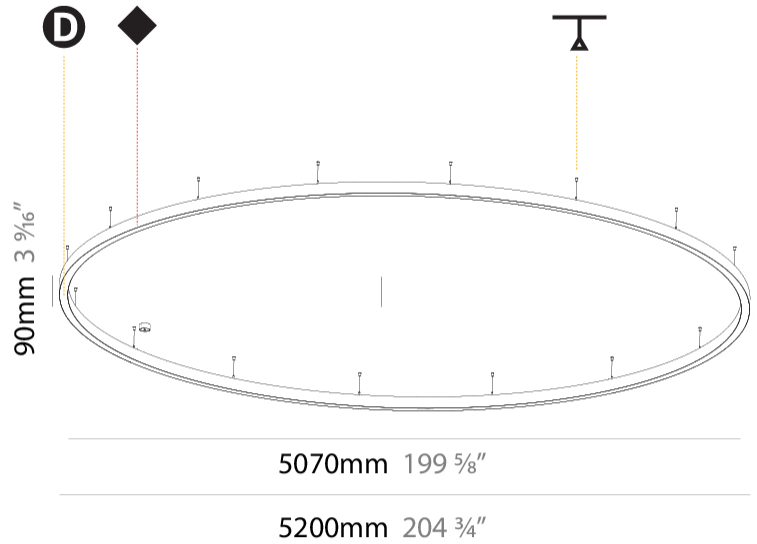

GENERAL

Series: Glorious
Subseries: Glorious 65
Partner: Prolicht
Division: Architectural
Installation: Suspension
Product Type: Pendant
Mounting Location: Ceiling
Light Distribution: Direct / Indirect

PHYSICAL

Shape: Round
Diameter (mm): 5200
Diameter (in): 204 3/4
Height (mm): 90
Height (in): 3 9/16
Max. Overall Height (mm): 2090
Max. Overall Height (in): 82 7/16
Weight (kg): 55.788
Weight (lbs): 123.00
Diffuser: [PMMA - Opal / Microprism / Clear Microprism](#)
Fixture Finish: [SSR / BKV / CWI / CRY / HAB / UFT / ITA / RUA / FTG / MYG / LOD / PUS / FRO / FUP / KIA / POP / BLS / SPG / MEY / GOH / CHC / COM / ABZ / JAG / OBR / MOS / ROR](#)
Fixture Material: [PMMA / Aluminum](#)
Cable Details: [2000mm/78 3/4" or 6000mm/236 1/4" Cable Transparent](#)

ELECTRICAL

Lamp Type: LED (Zhaga Standard)
Input Wattage (W): 563.9
Total Output Wattage (W): 336 / 240
Dimming: [Tri-Mode (Non-Dimming and Phase Dimming (120Vac only) and 0-10V Dimming)](#)
Driver Included: Yes
Driver Location: Integrated
Driver Type: Constant Current - Universal
Driver Class: Class 2
Input Voltage (V): 120 - 277
Constant Current (MA): 350

LED

Color Temperature (°K): [2700 / 3000 / 3500 / 4000](#)
Max. Delivered Lumen (lm): Max 74006
Nominal Lumen (lm): Max 89152
CRI: >90 CRI
Lamp Life (hrs): 50000

OPTICAL

RATINGS AND CERTIFICATIONS

Certified By: Certified for North American Standards
IP rating: IP20