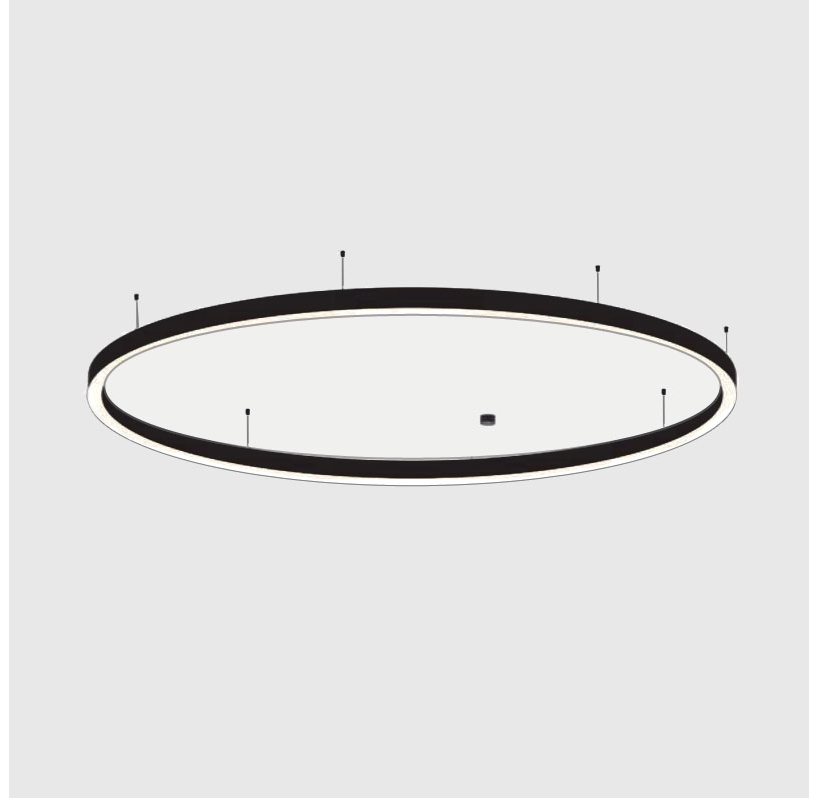

GENERAL

Series: Glorious
Subseries: Glorious 65
Partner: Prolicht
Division: Architectural
Installation: Suspension
Product Type: Pendant
Mounting Location: Ceiling
Light Distribution: Direct / Indirect

PHYSICAL

Shape: Round
Diameter (mm): 5200
Diameter (in): 204 3/4
Height (mm): 90
Height (in): 3 9/16
Max. Overall Height (mm): 2090
Max. Overall Height (in): 82 7/16
Weight (kg): 55.788
Weight (lbs): 123.00
Diffuser: [PMMA - Opal / Microprism / Clear Microprism](#)
Fixture Finish: [SSR / BKV / CWI / CRY / HAB / UFT / ITA / RUA / FTG / MYG / LOD / PUS / FRO / FUP / KIA / POP / BLS / SPG / MEY / GOH / CHC / COM / ABZ / JAG / OBR / MOS / ROR](#)
Fixture Material: [PMMA / Aluminum](#)
Cable Details: [2000mm/78 3/4" or 6000mm/236 1/4" Cable Transparent](#)

ELECTRICAL

Lamp Type: LED (Zhaga Standard)
Input Wattage (W): 563.9
Total Output Wattage (W): 336 / 240
Dimming: [Tri-Mode (Non-Dimming and Phase Dimming (120Vac only) and 0-10V Dimming)](#)
Driver Included: Yes
Driver Location: Integrated
Driver Type: Constant Current - Universal
Driver Class: Class 2
Input Voltage (V): 120 - 277
Constant Current (MA): 350

LED

Color Temperature (°K): [2700 / 3000 / 3500 / 4000](#)
Max. Delivered Lumen (lm): Max 74006
Nominal Lumen (lm): Max 89152
CRI: >90 CRI
Lamp Life (hrs): 50000

OPTICAL

RATINGS AND CERTIFICATIONS

Certified By: Certified for North American Standards
IP rating: IP20