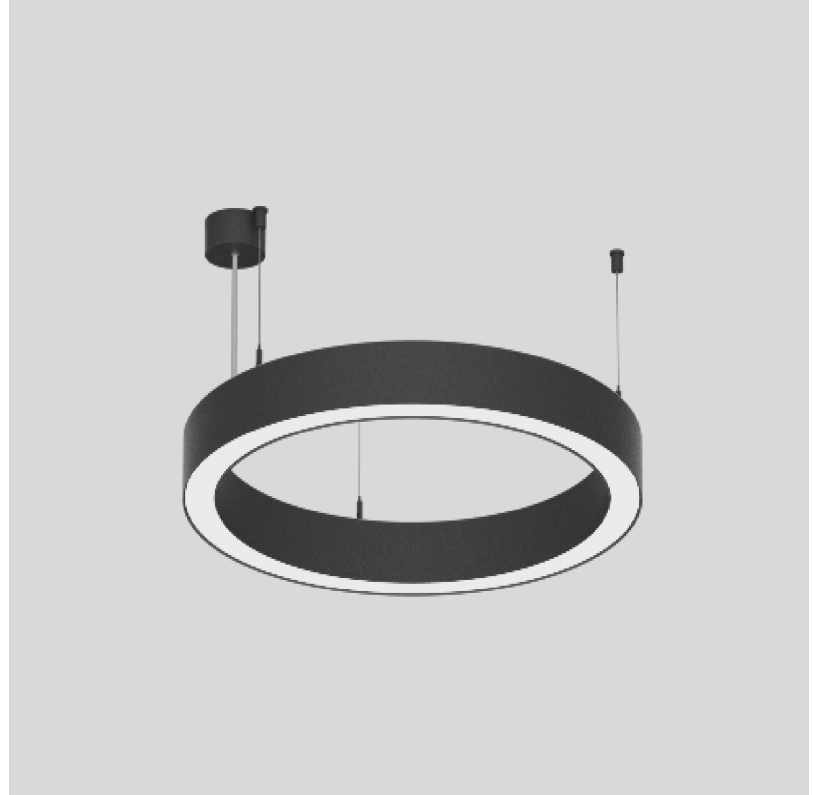

GENERAL

Series: Glorious
Subseries: Glorious 45
Partner: Prolicht
Division: Architectural
Installation: Suspension
Product Type: Pendant
Mounting Location: Ceiling
Light Distribution: Direct

PHYSICAL

Shape: Round
Diameter (mm): 615
Diameter (in): 24 3/8
Height (mm): 76
Height (in): 3
Weight (kg): 6
Diffuser: [PMMA - Opal / Microprism / Clear Microprism](#)
Fixture Finish: [SSR / BKV / CWI / CRY / HAB / UFT / ITA / RUA / FTG / MYG / LOD / PUS / FRO / FUP / KIA / POP / BLS / SPG / MEY / GOH / CHC / COM / ABZ / JAG / OBR / MOS / ROR](#)
Fixture Material: [PMMA / Aluminum](#)
Cable Details: [2000mm/78 3/4" or 6000mm/236 1/4" Cable Transparent](#)

ELECTRICAL

Lamp Type: LED
Input Wattage (W): 32.7
Total Output Wattage (W): 30
Dimming: [Non-dimming / DALI Dimming / MATTER Dimming](#)
Driver Included: Yes
Driver Location: Integrated
Driver Type: Constant Current - Universal
Driver Class: Class 2
Input Voltage (V): 120 - 277

LED

Color Temperature (°K): 2700-6500 Tunable White
Max. Delivered Lumen (lm): Max 3832
Nominal Lumen (lm): Max 5390
CRI: >90 CRI
Lamp Life (hrs): 50000

OPTICAL

Adjustability: Fixed

RATINGS AND CERTIFICATIONS

Certified By: Certified for North American Standards
IP rating: IP40

PROJECT
TYPE
SPECIFIER
QUANTITY
DATE