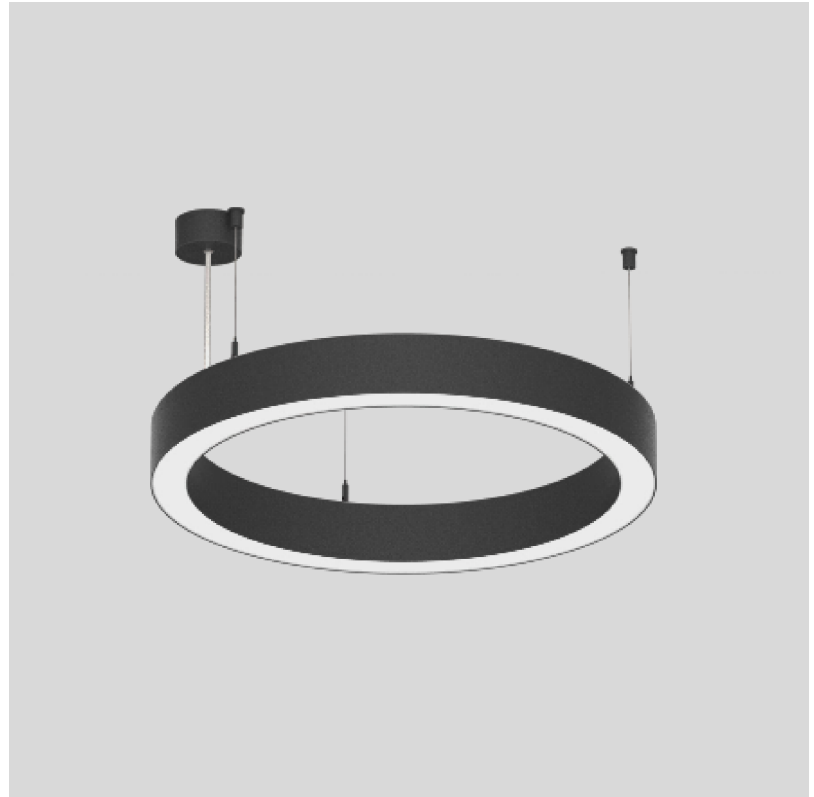

1. To build a product code in our configurator select the specify button on the base model # product page
2. To build a manual product code on this datasheet choose from the options listed below in blue font and add the suffix to the base model #

GENERAL

Series: Glorious
Subseries: Glorious 45
Partner: Prolicht
Division: Architectural
Installation: Suspension
Product Type: Pendant
Mounting Location: Ceiling
Light Distribution: Direct / Indirect

PHYSICAL

Shape: Round
Diameter (mm): 615
Diameter (in): 24 3/16
Height (mm): 76
Height (in): 3
Weight (kg): 6
Diffuser: [PMMA - Opal / Microprism / Clear Microprism](#)
Fixture Finish: [SSR / BKV / CWI / CRY / HAB / UFT / ITA / RUA / FTG / MYG / LOD / PUS / FRO / FUP / KIA / POP / BLS / SPG / MEY / GOH / CHC / COM / ABZ / JAG / OBR / MOS / ROR](#)
Fixture Material: [PMMA / Aluminum](#)
Cable Details: [2000mm/78 3/4" or 6000mm/236 1/4" Cable Transparent](#)

ELECTRICAL

Lamp Type: LED
Input Wattage (W): 31.4
Total Output Wattage (W): 28.1
Dimming: Non-Dimmable
Driver Included: Yes
Driver Location: Integrated
Driver Type: Constant Current - Universal
Driver Class: Class 2
Input Voltage (V): 120 - 277

LED

Color Temperature (°K): [2700 / 3000 / 3500 / 4000](#)
Max. Delivered Lumen (lm): Max 4018
Nominal Lumen (lm): Max 5308
CRI: >90 CRI
Lamp Life (hrs): 50000

OPTICAL

Adjustability: Fixed

RATINGS AND CERTIFICATIONS

Certified By: Certified for North American Standards
IP rating: IP40