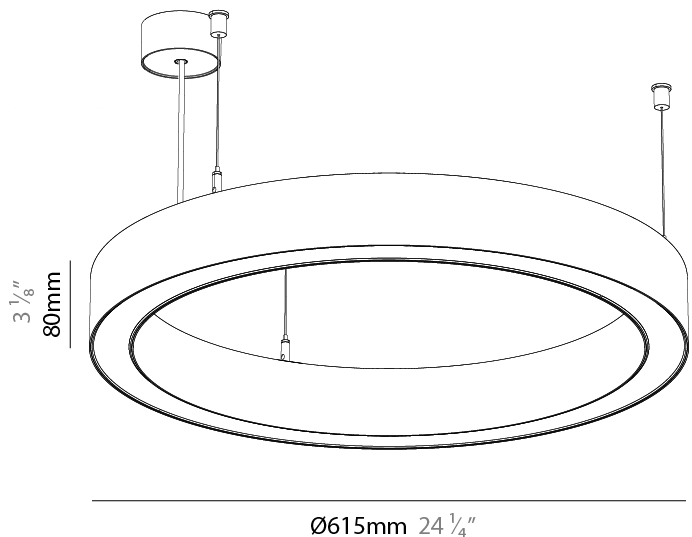

1. To build a product code in our configurator select the specify button on the base model # product page
2. To build a manual product code on this datasheet choose from the options listed below in blue font and add the suffix to the base model #

GENERAL

Series: Glorious
Subseries: Glorious 45
Partner: Prolicht
Division: Architectural
Installation: Suspension
Product Type: Pendant
Mounting Location: Ceiling
Light Distribution: Direct

PHYSICAL

Shape: Round
Diameter (mm): 615
Diameter (in): 24 ³/₁₆
Height (mm): 76
Height (in): 3
Weight (kg): 6
Diffuser: [PMMA - Opal / Microprism / Clear Microprism](#)
Fixture Finish: [SSR / BKV / CWI / CRY / HAB / UFT / ITA / RUA / FTG / MYG / LOD / PUS / FRO / FUP / KIA / POP / BLS / SPG / MEY / GOH / CHC / COM / ABZ / JAG / OBR / MOS / ROR](#)
Fixture Material: [PMMA / Aluminum](#)
Cable Details: [2000mm/78 3/4" or 6000mm/236 1/4" Cable Transparent](#)

ELECTRICAL

Lamp Type: LED
Input Wattage (W): 18.8
Total Output Wattage (W): 17.3
Dimming: Non-Dimmable
Driver Included: Yes
Driver Location: Integrated
Driver Type: Constant Current - Universal
Driver Class: Class 2
Input Voltage (V): 120 - 277

LED

[Color Temperature (°K): 2700 / 3000 / 3500 / 4000](#)
Max. Delivered Lumen (lm): Max 2264
Nominal Lumen (lm): Max 3185
CRI: >90 CRI
Lamp Life (hrs): 50000

OPTICAL

Adjustability: Fixed

RATINGS AND CERTIFICATIONS

Certified By: Certified for North American Standards
IP rating: IP40