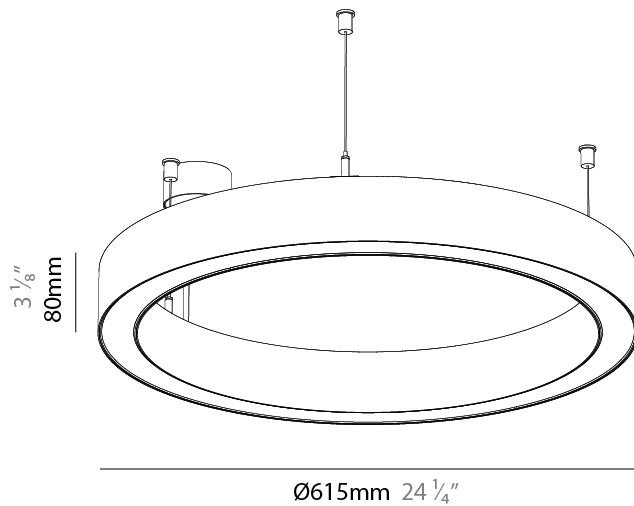

1. To build a product code in our configurator select the specify button on the base model # product page
2. To build a manual product code on this datasheet choose from the options listed below in blue font and add the suffix to the base model #

GENERAL

Series: Glorious
Subseries: Glorious 45
Partner: Prolicht
Division: Architectural
Installation: Suspension
Product Type: Pendant
Mounting Location: Ceiling
Light Distribution: Direct / Indirect

PHYSICAL

Shape: Round
Diameter (mm): 615
Diameter (in): 24 3/16
Height (mm): 76
Height (in): 3
Weight (kg): 6
Diffuser: [PMMA - Opal / Microprism / Clear Microprism](#)
Fixture Finish: [SSR / BKV / CWI / CRY / HAB / UFT / ITA / RUA / FTG / MYG / LOD / PUS / FRO / FUP / KIA / POP / BLS / SPG / MEY / GOH / CHC / COM / ABZ / JAG / OBR / MOS / ROR](#)
Fixture Material: [PMMA / Aluminum](#)
Cable Details: [2000mm/78 3/4" or 6000mm/236 1/4" Cable Transparent](#)

ELECTRICAL

Lamp Type: LED
Input Wattage (W): 31.4
Total Output Wattage (W): 28.1
Dimming: Non-Dimmable
Driver Included: Yes
Driver Location: Integrated
Driver Type: Constant Current - Universal
Driver Class: Class 2
Input Voltage (V): 120 - 277

LED

Color Temperature (°K): [2700 / 3000 / 3500 / 4000](#)
Max. Delivered Lumen (lm): Max 4018
Nominal Lumen (lm): Max 5308
CRI: >90 CRI
Lamp Life (hrs): 50000

OPTICAL

Adjustability: Fixed

RATINGS AND CERTIFICATIONS

Certified By: Certified for North American Standards
IP rating: IP40