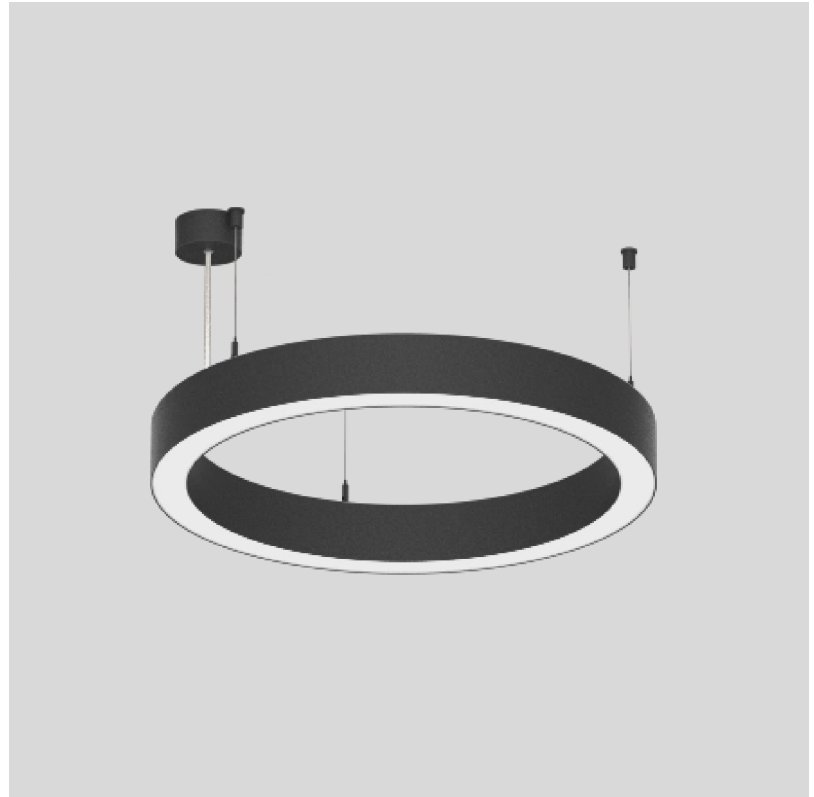

GENERAL

Series: Glorious
Subseries: Glorious 45
Partner: Prolicht
Division: Architectural
Installation: Suspension
Product Type: Pendant
Mounting Location: Ceiling
Light Distribution: Direct / Indirect

PHYSICAL

Shape: Round
Diameter (mm): 615
Diameter (in): 24 ³/₄"
Height (mm): 76
Height (in): 3
Weight (kg): 6
Diffuser: PMMA - Opal / Microprism / Clear Microprism
Fixture Finish: SSR / BKV / CWI / CRY / HAB / UFT / ITA / RUA / FTG / MYG / LOD / PUS / FRO / FUP / KIA / POP / BLS / SPG / MEY / GOH / CHC / COM / ABZ / JAG / OBR / MOS / ROR
Fixture Material: PMMA / Aluminum
Cable Details: 2000mm/78 3/4" or 6000mm/236 1/4" Cable Transparent

ELECTRICAL

Lamp Type: LED
Input Wattage (W): 64.7
Total Output Wattage (W): 59.1
Dimming: Non-Dimming / 0-10V Dimming / Phase Dimming / DALI Dimming / MATTER Dimming
Driver Included: Yes
Driver Location: Integrated
Driver Type: Constant Current - Universal
Driver Class: Class 2
Input Voltage (V): 120 - 277

LED

Color Temperature (°K): 2700 / 3000 / 3500 / 4000
Max. Delivered Lumen (lm): Max 8063
Nominal Lumen (lm): Max 10650
CRI: >90 CRI
Lamp Life (hrs): 50000

OPTICAL

Adjustability: Fixed

RATINGS AND CERTIFICATIONS

Certified By: Certified for North American Standards
IP rating: IP40