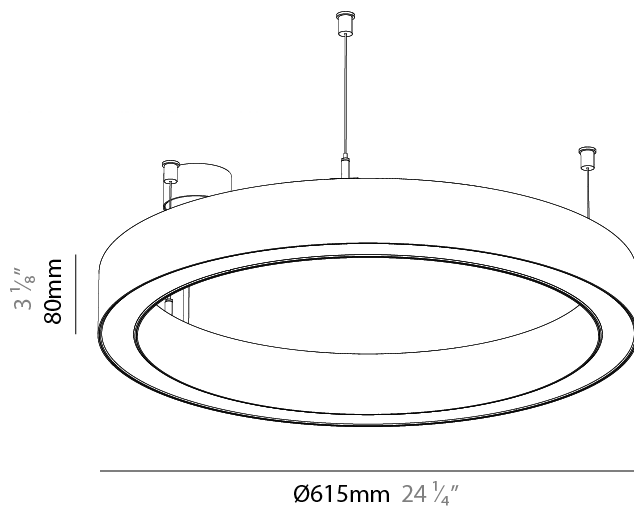

GENERAL

Series: Glorious
Subseries: Glorious 45
Partner: Prolicht
Division: Architectural
Installation: Suspension
Product Type: Pendant
Mounting Location: Ceiling
Light Distribution: Direct / Indirect

PHYSICAL

Shape: Round
Diameter (mm): 615
Diameter (in): 24 ³/₄"
Height (mm): 76
Height (in): 3
Weight (kg): 6
Diffuser: PMMA - Opal / Microprism / Clear Microprism
Fixture Finish: SSR / BKV / CWI / CRY / HAB / UFT / ITA / RUA / FTG / MYG / LOD / PUS / FRO / FUP / KIA / POP / BLS / SPG / MEY / GOH / CHC / COM / ABZ / JAG / OBR / MOS / ROR
Fixture Material: PMMA / Aluminum
Cable Details: 2000mm/78 3/4" or 6000mm/236 1/4" Cable Transparent

ELECTRICAL

Lamp Type: LED
Input Wattage (W): 64.7
Total Output Wattage (W): 59.1
Dimming: Non-Dimming / 0-10V Dimming / Phase Dimming / DALI Dimming / MATTER Dimming
Driver Included: Yes
Driver Location: Integrated
Driver Type: Constant Current - Universal
Driver Class: Class 2
Input Voltage (V): 120 - 277

LED

Color Temperature (°K): 2700 / 3000 / 3500 / 4000
Max. Delivered Lumen (lm): Max 8063
Nominal Lumen (lm): Max 10650
CRI: >90 CRI
Lamp Life (hrs): 50000

OPTICAL

Adjustability: Fixed

RATINGS AND CERTIFICATIONS

Certified By: Certified for North American Standards
IP rating: IP40