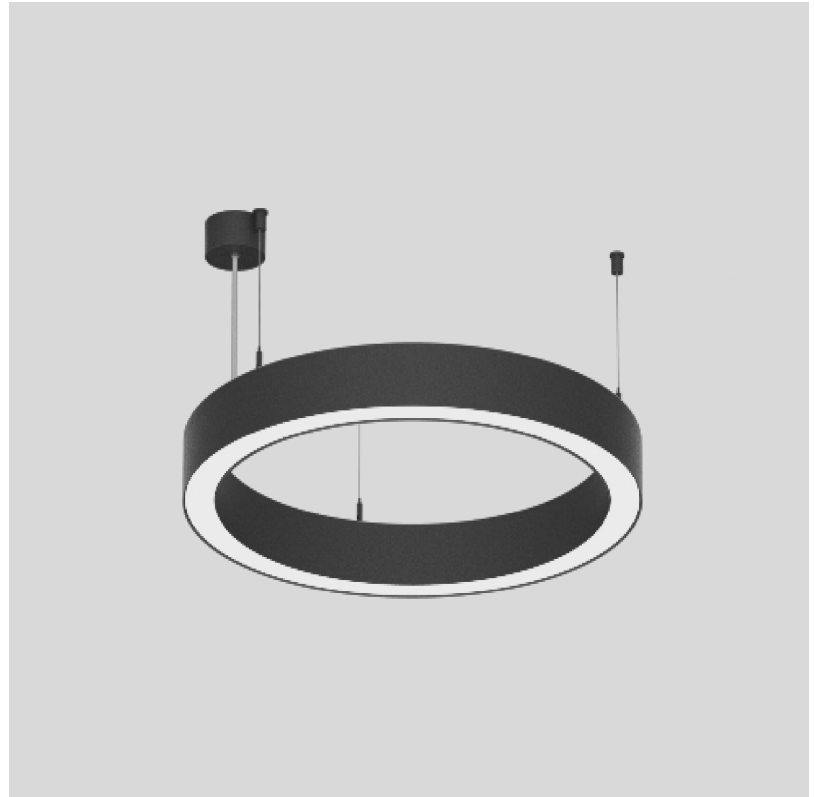

1. To build a product code in our configurator select the specify button on the base model # product page
2. To build a manual product code on this datasheet choose from the options listed below in blue font and add the suffix to the base model #

GENERAL

Series: Glorious
Subseries: Glorious 45
Partner: Prolicht
Division: Architectural
Installation: Suspension
Product Type: Pendant
Mounting Location: Ceiling
Light Distribution: Direct

PHYSICAL

Shape: Round
Diameter (mm): 615
Diameter (in): 24 ³/₁₆
Height (mm): 76
Height (in): 3
Weight (kg): 6
Diffuser: [PMMA - Opal / Microprism / Clear Microprism](#)
Fixture Finish: [SSR / BKV / CWI / CRY / HAB / UFT / ITA / RUA / FTG / MYG / LOD / PUS / FRO / FUP / KIA / POP / BLS / SPG / MEY / GOH / CHC / COM / ABZ / JAG / OBR / MOS / ROR](#)
Fixture Material: [PMMA / Aluminum](#)
Cable Details: [2000mm/78 3/4" or 6000mm/236 1/4" Cable Transparent](#)

ELECTRICAL

Lamp Type: LED
Input Wattage (W): 18.8
Total Output Wattage (W): 17.3
Dimming: Non-Dimmable
Driver Included: Yes
Driver Location: Integrated
Driver Type: Constant Current - Universal
Driver Class: Class 2
Input Voltage (V): 120 - 277

LED

[Color Temperature (°K): 2700 / 3000 / 3500 / 4000](#)
Max. Delivered Lumen (lm): Max 2264
Nominal Lumen (lm): Max 3185
CRI: >90 CRI
Lamp Life (hrs): 50000

OPTICAL

Adjustability: Fixed

RATINGS AND CERTIFICATIONS

Certified By: Certified for North American Standards
IP rating: IP40