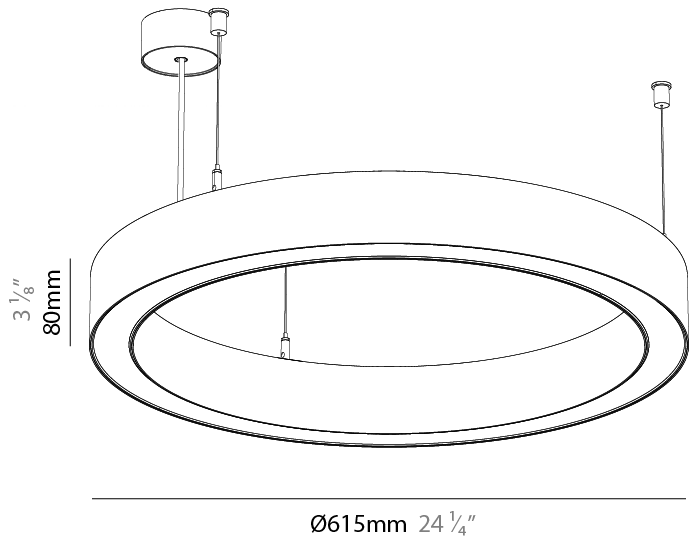

GENERAL

Series: Glorious
Subseries: Glorious 45
Partner: Prolicht
Division: Architectural
Installation: Suspension
Product Type: Pendant
Mounting Location: Ceiling
Light Distribution: Direct

PHYSICAL

Shape: Round
Diameter (mm): 615
Diameter (in): 24 3/8
Height (mm): 76
Height (in): 3
Weight (kg): 6
Diffuser: [PMMA - Opal / Microprism / Clear Microprism](#)
Fixture Finish: [SSR / BKV / CWI / CRY / HAB / UFT / ITA / RUA / FTG / MYG / LOD / PUS / FRO / FUP / KIA / POP / BLS / SPG / MEY / GOH / CHC / COM / ABZ / JAG / OBR / MOS / ROR](#)
Fixture Material: [PMMA / Aluminum](#)
Cable Details: [2000mm/78 3/4" or 6000mm/236 1/4" Cable Transparent](#)

ELECTRICAL

Lamp Type: LED
Input Wattage (W): 32.7
Total Output Wattage (W): 30
Dimming: [Non-dimming / DALI Dimming / MATTER Dimming](#)
Driver Included: Yes
Driver Location: Integrated
Driver Type: Constant Current - Universal
Driver Class: Class 2
Input Voltage (V): 120 - 277

LED

Color Temperature (°K): 2700-6500 Tunable White
Max. Delivered Lumen (lm): Max 3832
Nominal Lumen (lm): Max 5390
CRI: >90 CRI
Lamp Life (hrs): 50000

OPTICAL

Adjustability: Fixed

RATINGS AND CERTIFICATIONS

Certified By: Certified for North American Standards
IP rating: IP40

PROJECT
TYPE
SPECIFIER
QUANTITY
DATE