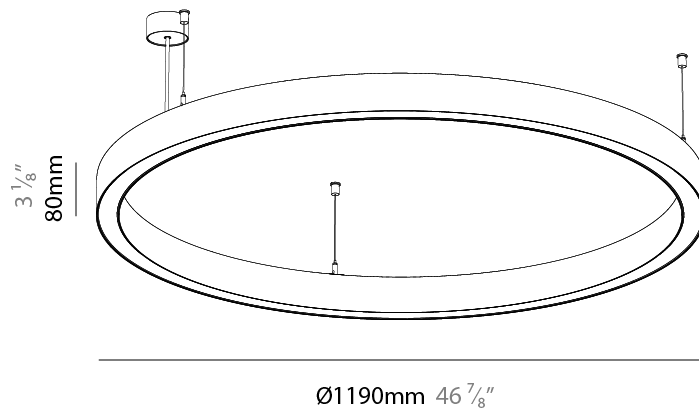

1. To build a product code in our configurator select the specify button on the base model # product page
2. To build a manual product code on this datasheet choose from the options listed below in blue font and add the suffix to the base model #

GENERAL

Series: Glorious
Subseries: Glorious 45
Partner: Prolicht
Division: Architectural
Installation: Suspension
Product Type: Pendant
Mounting Location: Ceiling
Light Distribution: Direct / Indirect

PHYSICAL

Shape: Round
Diameter (mm): 1190
Diameter (in): 46 7/8
Height (mm): 76
Height (in): 3
Weight (kg): 7.6
Diffuser: PMMA - Opal / Microprism / Clear Microprism
Fixture Finish: SSR / BKV / CWI / CRY / HAB / UFT / ITA / RUA / FTG / MYG / LOD / PUS / FRO / FUP / KIA / POP / BLS / SPG / MEY / GOH / CHC / COM / ABZ / JAG / OBR / MOS / ROR
Fixture Material: PMMA / Aluminum
Cable Details: 2000mm/78 3/4" or 6000mm/236 1/4" Cable Transparent

ELECTRICAL

Lamp Type: LED
Input Wattage (W): 65.8
Total Output Wattage (W): 60
Dimming: Non-Dimmable
Driver Included: Yes
Driver Location: Integrated
Driver Type: Constant Current - Universal
Driver Class: Class 2
Input Voltage (V): 120 - 277

LED

Color Temperature (°K): 2700 / 3000 / 3500 / 4000
Max. Delivered Lumen (lm): Max 8476
Nominal Lumen (lm): Max 11146
CRI: >90 CRI
Lamp Life (hrs): 50000

OPTICAL

Adjustability: Fixed

RATINGS AND CERTIFICATIONS

Certified By: Certified for North American Standards
IP rating: IP40