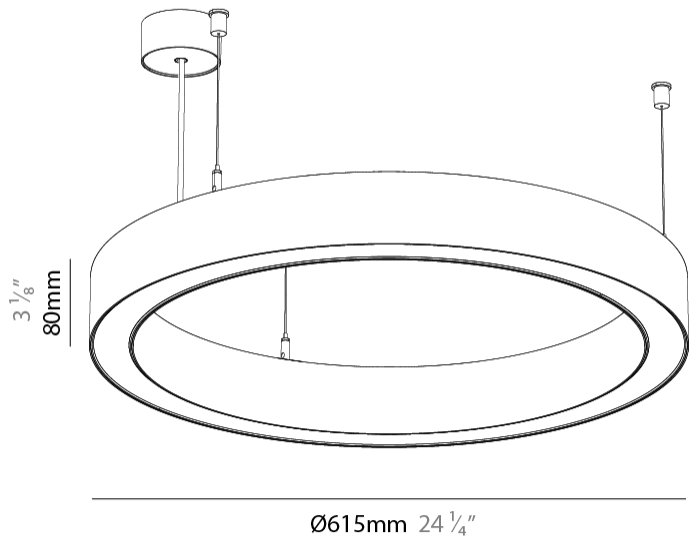

1. To build a product code in our configurator select the specify button on the base model # product page
2. To build a manual product code on this datasheet choose from the options listed below in blue font and add the suffix to the base model #

GENERAL

Series: Glorious
Subseries: Glorious 45
Partner: Prolicht
Division: Architectural
Installation: Suspension
Product Type: Pendant
Mounting Location: Ceiling
Light Distribution: Direct

PHYSICAL

Shape: Round
Diameter (mm): 615
Diameter (in): 24 ¹/₄"
Height (mm): 76
Height (in): 3
Weight (kg): 6
Diffuser: [PMMA - Opal / Microprism / Clear Microprism](#)
Fixture Finish: [SSR / BKV / CWI / CRY / HAB / UFT / ITA / RUA / FTG / MYG / LOD / PUS / FRO / FUP / KIA / POP / BLS / SPG / MEY / GOH / CHC / COM / ABZ / JAG / OBR / MOS / ROR](#)
Fixture Material: [PMMA / Aluminum](#)
Cable Details: [2000mm/78 3/4" or 6000mm/236 1/4" Cable Transparent](#)

ELECTRICAL

Lamp Type: LED
Input Wattage (W): 18.8
Total Output Wattage (W): 17.3
Dimming: Non-Dimmable
Driver Included: Yes
Driver Location: Integrated
Driver Type: Constant Current - Universal
Driver Class: Class 2
Input Voltage (V): 120 - 277

LED

[Color Temperature (°K): 2700 / 3000 / 3500 / 4000](#)
Max. Delivered Lumen (lm): Max 2264
Nominal Lumen (lm): Max 3185
CRI: >90 CRI
Lamp Life (hrs): 50000

OPTICAL

Adjustability: Fixed

RATINGS AND CERTIFICATIONS

Certified By: Certified for North American Standards
IP rating: IP40