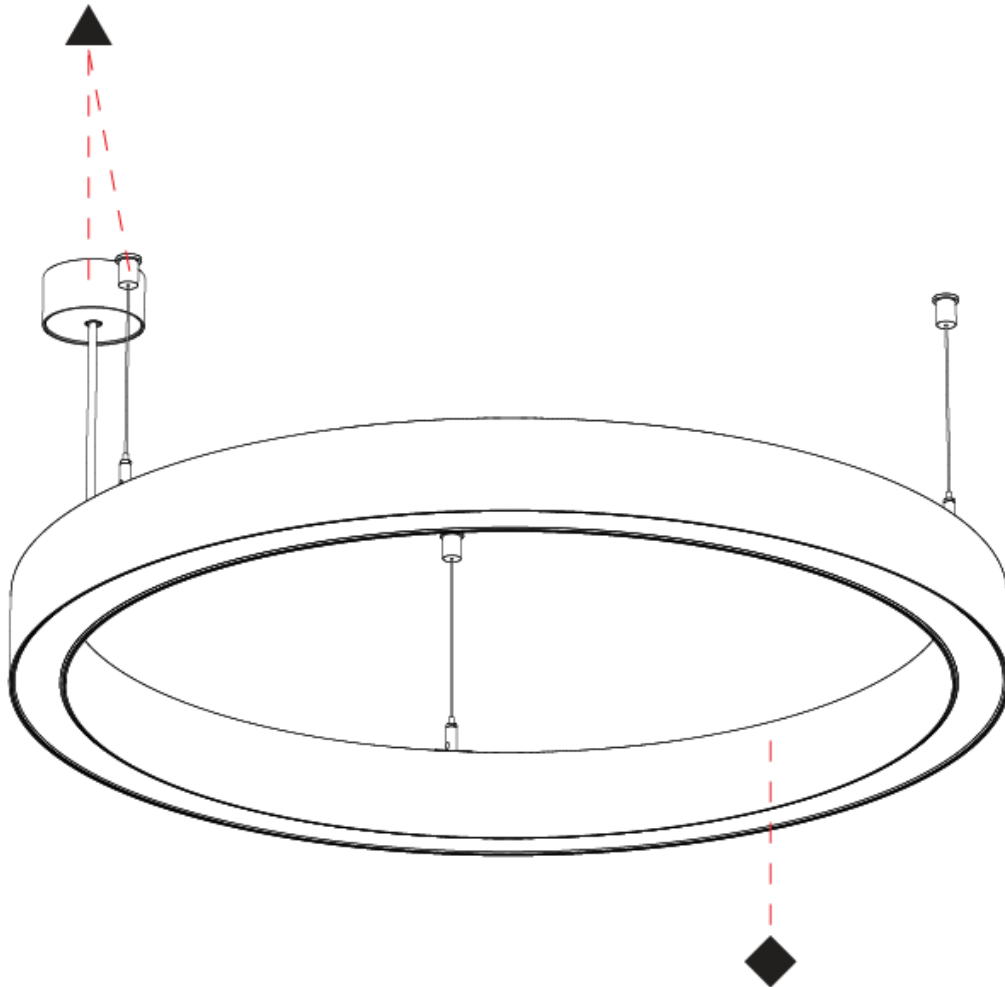

GLORIOUS 45 SUSPENSION

A3001088-HE-

PROJECT	_____
TYPE	_____
SPECIFIER	_____
QUANTITY	_____
DATE	_____

A