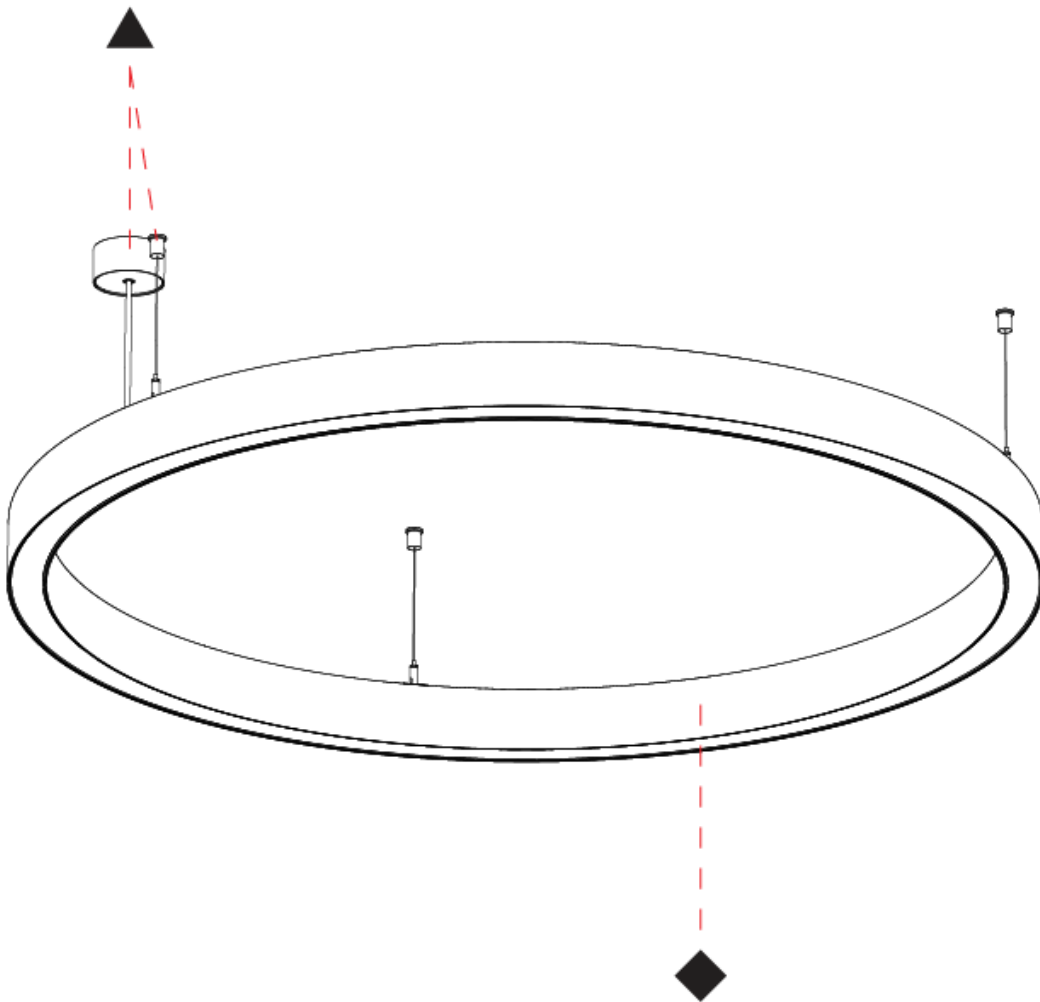

A3001074-HE-

PROJECT	_____
TYPE	_____
SPECIFIER	_____
QUANTITY	_____
DATE	_____

A