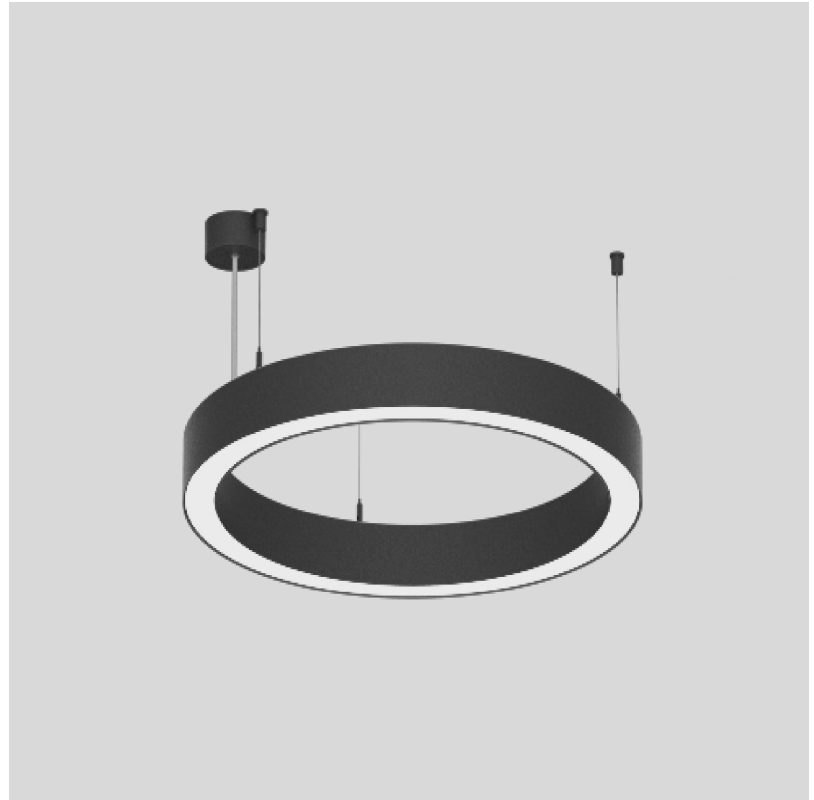

1. To build a product code in our configurator select the specify button on the base model # product page
2. To build a manual product code on this datasheet choose from the options listed below in blue font and add the suffix to the base model #

GENERAL

Series: Glorious
Subseries: Glorious 45
Partner: Prolicht
Division: Architectural
Installation: Suspension
Product Type: Pendant
Mounting Location: Ceiling
Light Distribution: Direct

PHYSICAL

Shape: Round
Diameter (mm): 615
Diameter (in): 24 ¹/₄"
Height (mm): 76
Height (in): 3
Weight (kg): 6
Diffuser: [PMMA - Opal / Microprism / Clear Microprism](#)
Fixture Finish: [SSR / BKV / CWI / CRY / HAB / UFT / ITA / RUA / FTG / MYG / LOD / PUS / FRO / FUP / KIA / POP / BLS / SPG / MEY / GOH / CHC / COM / ABZ / JAG / OBR / MOS / ROR](#)
Fixture Material: [PMMA / Aluminum](#)
Cable Details: [2000mm/78 3/4" or 6000mm/236 1/4" Cable Transparent](#)

ELECTRICAL

Lamp Type: LED
Input Wattage (W): 18.8
Total Output Wattage (W): 17.3
Dimming: Non-Dimmable
Driver Included: Yes
Driver Location: Integrated
Driver Type: Constant Current - Universal
Driver Class: Class 2
Input Voltage (V): 120 - 277

LED

[Color Temperature (°K): 2700 / 3000 / 3500 / 4000](#)
Max. Delivered Lumen (lm): Max 2264
Nominal Lumen (lm): Max 3185
CRI: >90 CRI
Lamp Life (hrs): 50000

OPTICAL

Adjustability: Fixed

RATINGS AND CERTIFICATIONS

Certified By: Certified for North American Standards
IP rating: IP40