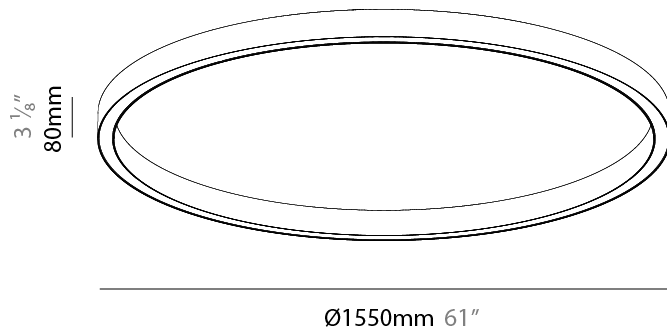

GLORIOUS 45 SURFACE

A3D418-HE-

base number   Color   Finishes   Diffuser
Temperature   (Diamond)   Options

1. To build a product code in our configurator select the specify button on the base model # product page
2. To build a manual product code on this datasheet choose from the options listed below in blue font and add the suffix to the base model #

GENERAL

Series: Glorious
Subseries: Glorious 45
Partner: Prolicht
Division: Architectural
Installation: Surface
Product Type: Ceiling Surface
Mounting Location: Ceiling
Light Distribution: Direct

PHYSICAL

Shape: Round
Diameter (mm): 1190
Diameter (in): 46 7/8
Height (mm): 76
Height (in): 3
Weight (kg): 4
Diffuser: [PMMA - Opal / Microprism / Clear Microprism](#)
Fixture Finish: [SSR / BKV / CWI / CRY / HAB / UFT / ITA / RUA / FTG / MYG / LOD / PUS / FRO / FUP / KIA / POP / BLS / SPG / MEY / GOH / CHC / COM / ABZ / JAG / OBR / MOS / ROR](#)
Fixture Material: PMMA / Aluminum

ELECTRICAL

Lamp Type: LED
Input Wattage (W): 50.2
Total Output Wattage (W): 45.6
Dimming: Non-Dimmable
Driver Included: Yes
Driver Location: Integrated
Driver Type: Constant Current - Universal
Driver Class: Class 2
Input Voltage (V): 120 - 277

LED

[Color Temperature (°K): 2700 / 3000 / 3500 / 4000](#)
Max. Delivered Lumen (lm): Max 6036
Nominal Lumen (lm): Max 8492
CRI: >90 CRI
Lamp Life (hrs): 50000

OPTICAL

Adjustability: Fixed

RATINGS AND CERTIFICATIONS

Certified By: Certified for North American Standards
IP rating: IP40