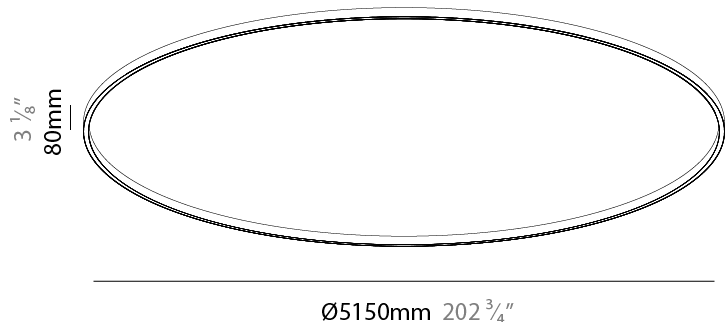

GLORIOUS 45 SURFACE

A3D424-HE-

base number   Color   Finishes   Diffuser
Temperature   (Diamond)   Options

1. To build a product code in our configurator select the specify button on the base model # product page
2. To build a manual product code on this datasheet choose from the options listed below in blue font and add the suffix to the base model #

GENERAL

Series: Glorious
Subseries: Glorious 45
Partner: Prolicht
Division: Architectural
Installation: Surface
Product Type: Ceiling Surface
Mounting Location: Ceiling
Light Distribution: Direct

PHYSICAL

Shape: Round
Diameter (mm): 5150
Diameter (in): 202 ³/₄
Height (mm): 76
Height (in): 3
Weight (kg): 4
Diffuser: [PMMA - Opal / Microprism / Clear Microprism](#)
Fixture Finish: [SSR / BKV / CWI / CRY / HAB / UFT / ITA / RUA / FTG / MYG / LOD / PUS / FRO / FUP / KIA / POP / BLS / SPG / MEY / GOH / CHC / COM / ABZ / JAG / OBR / MOS / ROR](#)
Fixture Material: PMMA / Aluminum

ELECTRICAL

Lamp Type: LED
Input Wattage (W): 167.2
Total Output Wattage (W): 151.8
Dimming: Non-Dimmable
Driver Included: Yes
Driver Location: Integrated
Driver Type: Constant Current - Universal
Driver Class: Class 2
Input Voltage (V): 120 - 277

LED

Color Temperature (°K): [2700 / 3000 / 3500 / 4000](#)
Max. Delivered Lumen (lm): Max 20121
Nominal Lumen (lm): Max 28307
CRI: >90 CRI
Lamp Life (hrs): 50000

OPTICAL

Adjustability: Fixed

RATINGS AND CERTIFICATIONS

Certified By: Certified for North American Standards
IP rating: IP40