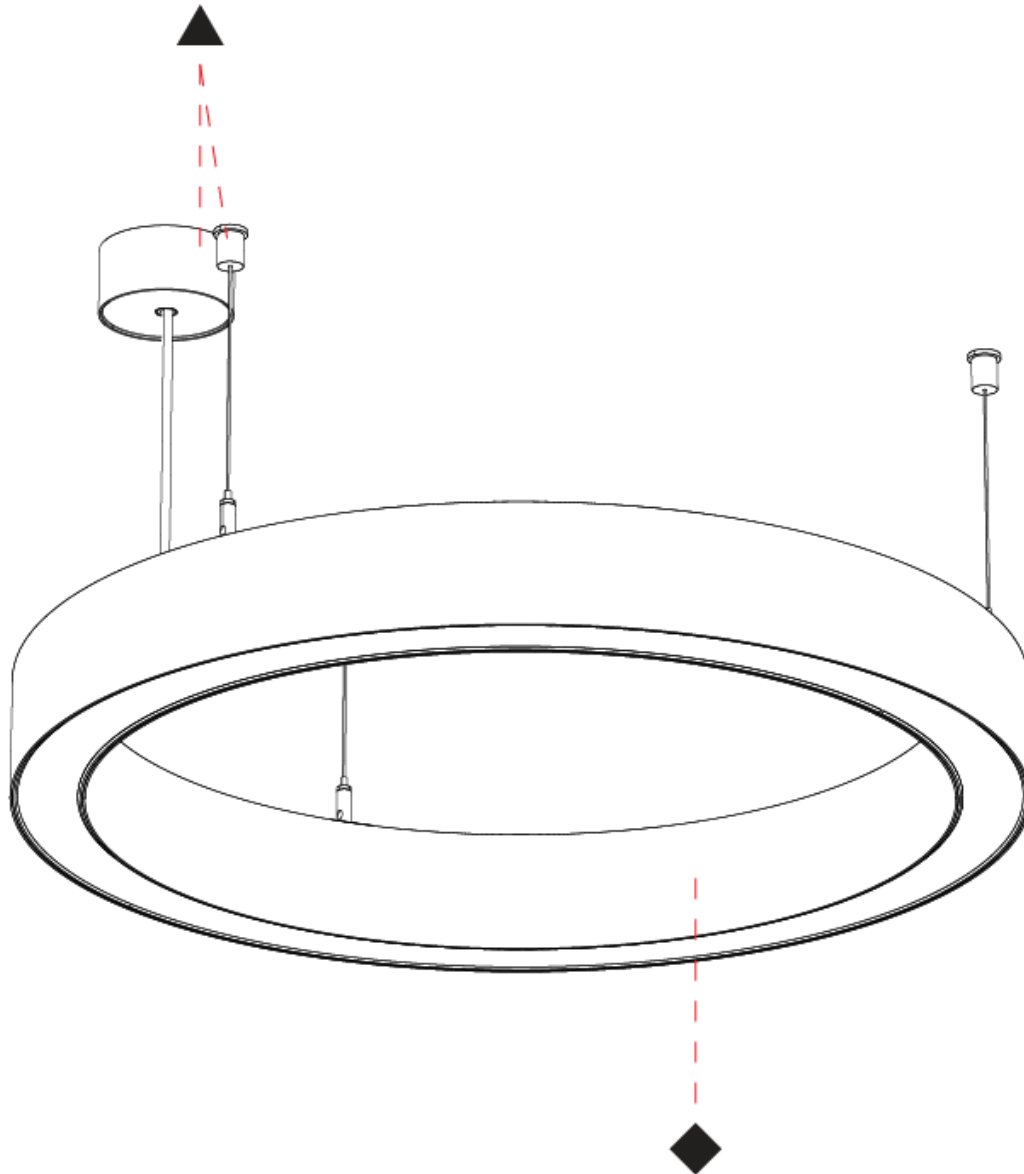

GLORIOUS 45 SUSPENSION

A3001070-HE-

PROJECT	_____
TYPE	_____
SPECIFIER	_____
QUANTITY	_____
DATE	_____

A