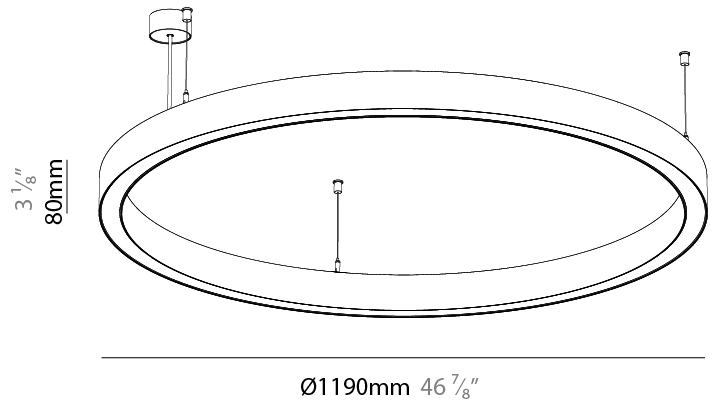

1. To build a product code in our configurator select the specify button on the base model # product page
2. To build a manual product code on this datasheet choose from the options listed below in blue font and add the suffix to the base model #

GENERAL

Series: Glorious
Subseries: Glorious 45
Partner: Prolicht
Division: Architectural
Installation: Surface
Product Type: Pendant
Mounting Location: Ceiling
Light Distribution: Direct

PHYSICAL

Shape: Round
Diameter (mm): 1190
Diameter (in): 46 7/8
Height (mm): 76
Height (in): 3
Weight (kg): 7.3
Diffuser: [PMMA - Opal / Microprism / Clear Microprism](#)
Fixture Finish: [SSR / BKV / CWI / CRY / HAB / UFT / ITA / RUA / FTG / MYG / LOD / PUS / FRO / FUP / KIA / POP / BLS / SPG / MEY / GOH / CHC / COM / ABZ / JAG / OBR / MOS / ROR](#)
Fixture Material: [PMMA / Aluminum](#)
Cable Details: [2000mm/78 3/4" or 6000mm/236 1/4" Cable Transparent](#)

ELECTRICAL

Lamp Type: LED
Input Wattage (W): 37.6
Total Output Wattage (W): 34.6
Dimming: Non-Dimmable
Driver Included: Yes
Driver Location: Integrated
Driver Type: Constant Current - Universal
Driver Class: Class 2
Input Voltage (V): 120 - 277

LED

Color Temperature (°K): [2700 / 3000 / 3500 / 4000](#)
Max. Delivered Lumen (lm): Max 4527
Nominal Lumen (lm): Max 6369
CRI: >90 CRI
Lamp Life (hrs): 50000

OPTICAL

Adjustability: Fixed

RATINGS AND CERTIFICATIONS

Certified By: Certified for North American Standards
IP rating: IP40

PROJECT
TYPE
SPECIFIER
QUANTITY
DATE