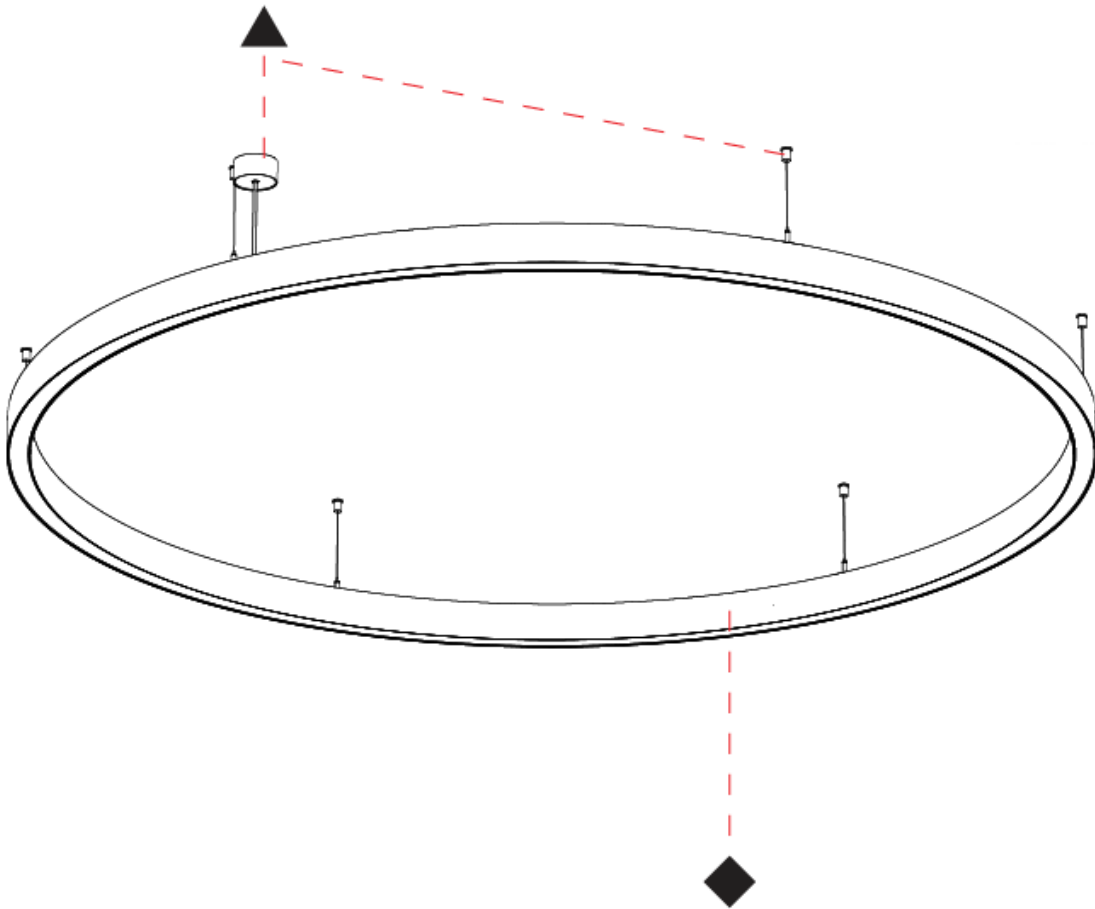

GLORIOUS 45 SUSPENSION

A3001080-HE-

PROJECT _____

TYPE _____

SPECIFIER _____

QUANTITY _____

DATE _____

A