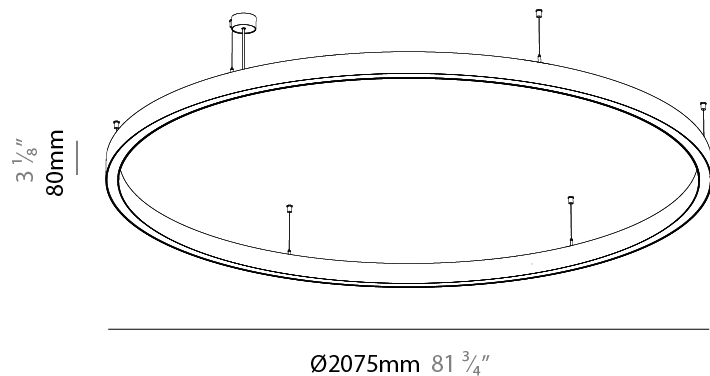

1. To build a product code in our configurator select the specify button on the base model # product page
2. To build a manual product code on this datasheet choose from the options listed below in blue font and add the suffix to the base model #

GENERAL

Series: Glorious
Subseries: Glorious 45
Partner: Prolicht
Division: Architectural
Installation: Suspension
Product Type: Pendant
Mounting Location: Ceiling
Light Distribution: Direct / Indirect

PHYSICAL

Shape: Round
Diameter (mm): 2075
Diameter (in): 81 ³/₄
Height (mm): 76
Height (in): 3
Weight (kg): 14.5
Diffuser: PMMA - Opal / Microprism / Clear Microprism
Fixture Finish: SSR / BKV / CWI / CRY / HAB / UFT / ITA / RUA / FTG / MYG / LOD / PUS / FRO / FUP / KIA / POP / BLS / SPG / MEY / GOH / CHC / COM / ABZ / JAG / OBR / MOS / ROR
Fixture Material: PMMA / Aluminum
Cable Details: 2000mm/78 3/4" or 6000mm/236 1/4" Cable Transparent

ELECTRICAL

Lamp Type: LED
Input Wattage (W): 109.7
Total Output Wattage (W): 100
Dimming: Non-Dimmable
Driver Included: Yes
Driver Location: Integrated
Driver Type: Constant Current - Universal
Driver Class: Class 2
Input Voltage (V): 120 - 277

LED

Color Temperature (°K): 2700 / 3000 / 3500 / 4000
Max. Delivered Lumen (lm): Max 14065
Nominal Lumen (lm): Max 18577
CRI: >90 CRI
Lamp Life (hrs): 50000

OPTICAL

Adjustability: Fixed

RATINGS AND CERTIFICATIONS

Certified By: Certified for North American Standards
IP rating: IP40