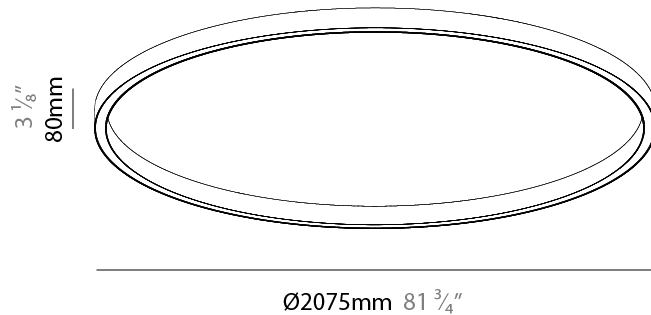

GLORIOUS 45 SURFACE

A3D420-HE-

base number   Color Temperature   Finishes (Diamond)   Diffuser Options

1. To build a product code in our configurator select the specify button on the base model # product page
2. To build a manual product code on this datasheet choose from the options listed below in blue font and add the suffix to the base model #

GENERAL

Series: Glorious
Subseries: Glorious 45
Partner: Prolicht
Division: Architectural
Installation: Surface
Product Type: Ceiling Surface
Mounting Location: Ceiling
Light Distribution: Direct

PHYSICAL

Shape: Round
Diameter (mm): 2075
Diameter (in): 81 ³/₄
Height (mm): 76
Height (in): 3
Weight (kg): 4
Diffuser: [PMMA - Opal / Microprism / Clear Microprism](#)
Fixture Finish: [SSR / BKV / CWI / CRY / HAB / UFT / ITA / RUA / FTG / MYG / LOD / PUS / FRO / FUP / KIA / POP / BLS / SPG / MEY / GOH / CHC / COM / ABZ / JAG / OBR / MOS / ROR](#)
Fixture Material: PMMA / Aluminum

ELECTRICAL

Lamp Type: LED
Input Wattage (W): 65.8
Total Output Wattage (W): 59.8
Dimming: Non-Dimmable
Driver Included: Yes
Driver Location: Integrated
Driver Type: Constant Current - Universal
Driver Class: Class 2
Input Voltage (V): 120 - 277

LED

[Color Temperature (°K): 2700 / 3000 / 3500 / 4000](#)
Max. Delivered Lumen (lm): Max 7923
Nominal Lumen (lm): Max 11146
CRI: >90 CRI
Lamp Life (hrs): 50000

OPTICAL

Adjustability: Fixed

RATINGS AND CERTIFICATIONS

Certified By: Certified for North American Standards
IP rating: IP40