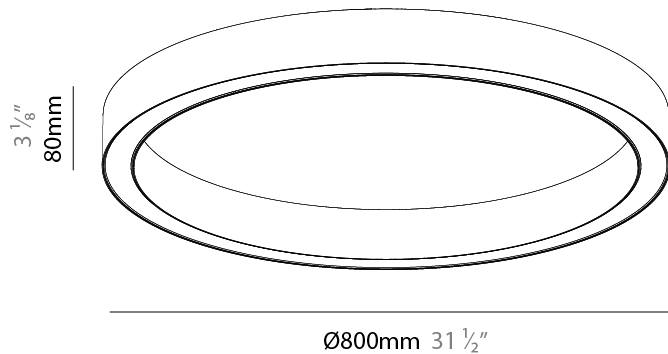

A3D414-HE-

base number   Color   Finishes   Diffuser
Temperature   (Diamond)   Options

1. To build a product code in our configurator select the specify button on the base model # product page
2. To build a manual product code on this datasheet choose from the options listed below in blue font and add the suffix to the base model #

GENERAL

Series: Glorious
Subseries: Glorious 45
Partner: Prolicht
Division: Architectural
Installation: Surface
Product Type: Ceiling Surface
Mounting Location: Ceiling
Light Distribution: Direct

PHYSICAL

Shape: Round
Diameter (mm): 800
Diameter (in): 31 1/2
Height (mm): 76
Height (in): 3
Weight (kg): 4
Diffuser: [PMMA - Opal / Microprism / Clear Microprism](#)
Fixture Finish: [SSR / BKV / CWI / CRY / HAB / UFT / ITA / RUA / FTG / MYG / LOD / PUS / FRO / FUP / KIA / POP / BLS / SPG / MEY / GOH / CHC / COM / ABZ / JAG / OBR / MOS / ROR](#)
Fixture Material: [PMMA / Aluminum](#)

ELECTRICAL

Lamp Type: LED
Input Wattage (W): 25.1
Total Output Wattage (W): 22.8
Dimming: Non-Dimmable
Driver Included: Yes
Driver Location: Integrated
Driver Type: Constant Current - Universal
Driver Class: Class 2
Input Voltage (V): 120 - 277

LED

[Color Temperature (°K): 2700 / 3000 / 3500 / 4000](#)
Max. Delivered Lumen (lm): Max 3018
Nominal Lumen (lm): Max 4246
CRI: >90 CRI
Lamp Life (hrs): 50000

OPTICAL

Adjustability: Fixed

RATINGS AND CERTIFICATIONS

Certified By: Certified for North American Standards
IP rating: IP40

PROJECT
TYPE
SPECIFIER
QUANTITY
DATE