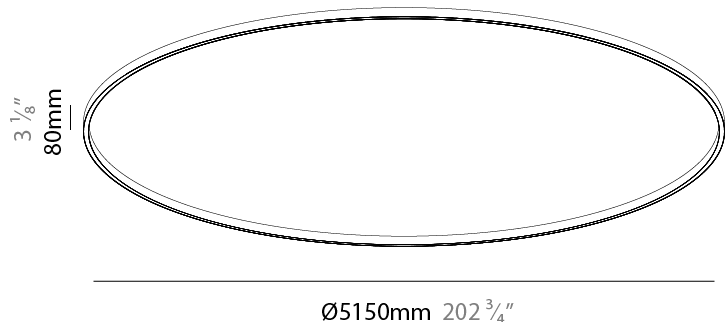

GLORIOUS 45 SURFACE

A3D424-HE-

base number   Color   Finishes   Diffuser
Temperature   (Diamond)   Options

1. To build a product code in our configurator select the specify button on the base model # product page
2. To build a manual product code on this datasheet choose from the options listed below in blue font and add the suffix to the base model #

GENERAL

Series: Glorious
Subseries: Glorious 45
Partner: Prolicht
Division: Architectural
Installation: Surface
Product Type: Ceiling Surface
Mounting Location: Ceiling
Light Distribution: Direct

PHYSICAL

Shape: Round
Diameter (mm): 5150
Diameter (in): 202 ³/₄
Height (mm): 76
Height (in): 3
Weight (kg): 4
Diffuser: [PMMA - Opal / Microprism / Clear Microprism](#)
Fixture Finish: [SSR / BKV / CWI / CRY / HAB / UFT / ITA / RUA / FTG / MYG / LOD / PUS / FRO / FUP / KIA / POP / BLS / SPG / MEY / GOH / CHC / COM / ABZ / JAG / OBR / MOS / ROR](#)
Fixture Material: [PMMA / Aluminum](#)

ELECTRICAL

Lamp Type: LED
Input Wattage (W): 167.2
Total Output Wattage (W): 151.8
Dimming: Non-Dimmable
Driver Included: Yes
Driver Location: Integrated
Driver Type: Constant Current - Universal
Driver Class: Class 2
Input Voltage (V): 120 - 277

LED

Color Temperature (°K): [2700 / 3000 / 3500 / 4000](#)
Max. Delivered Lumen (lm): Max 20121
Nominal Lumen (lm): Max 28307
CRI: >90 CRI
Lamp Life (hrs): 50000

OPTICAL

Adjustability: Fixed

RATINGS AND CERTIFICATIONS

Certified By: Certified for North American Standards
IP rating: IP40