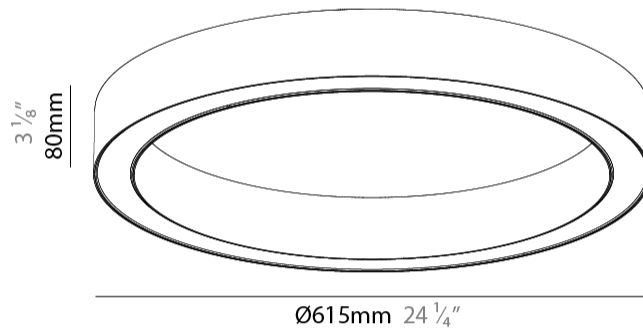

1. To build a product code in our configurator select the specify button on the base model # product page
2. To build a manual product code on this datasheet choose from the options listed below in blue font and add the suffix to the base model #

GENERAL

Series: Glorious
Subseries: Glorious 45
Partner: Prolicht
Division: Architectural
Installation: Surface
Product Type: Ceiling Surface
Mounting Location: Ceiling
Light Distribution: Direct

PHYSICAL

Shape: Round
Diameter (mm): 615
Diameter (in): 24 1/4
Height (mm): 76
Height (in): 3
Weight (kg): 4
Diffuser: [PMMA - Opal / Microprism / Clear Microprism](#)
Fixture Finish: [SSR / BKV / CWI / CRY / HAB / UFT / ITA / RUA / FTG / MYG / LOD / PUS / FRO / FUP / KIA / POP / BLS / SPG / MEY / GOH / CHC / COM / ABZ / JAG / OBR / MOS / ROR](#)
Fixture Material: [PMMA / Aluminum](#)

ELECTRICAL

Lamp Type: LED
Input Wattage (W): 18.8
Total Output Wattage (W): 16.3
Dimming: Non-Dimmable
Driver Included: Yes
Driver Location: Integrated
Driver Type: Constant Current - Universal
Driver Class: Class 2
Input Voltage (V): 120 - 277

LED

[Color Temperature (°K): 2700 / 3000 / 3500 / 4000](#)
Max. Delivered Lumen (lm): Max 2264
Nominal Lumen (lm): Max 3185
CRI: >90 CRI
Lamp Life (hrs): 50000

OPTICAL

Adjustability: Fixed

RATINGS AND CERTIFICATIONS

Certified By: Certified for North American Standards
IP rating: IP40

PROJECT _____
TYPE _____
SPECIFIER _____
QUANTITY _____
DATE _____