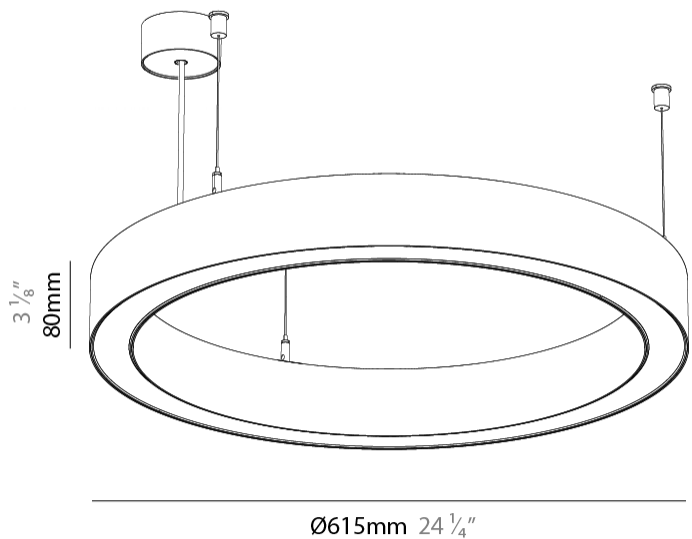

1. To build a product code in our configurator select the specify button on the base model # product page
2. To build a manual product code on this datasheet choose from the options listed below in blue font and add the suffix to the base model #

GENERAL

Series: Glorious
Subseries: Glorious 45
Partner: Prolicht
Division: Architectural
Installation: Suspension
Product Type: Pendant
Mounting Location: Ceiling
Light Distribution: Direct

PHYSICAL

Shape: Round
Diameter (mm): 615
Diameter (in): 24 ¹/₄"
Height (mm): 76
Height (in): 3
Weight (kg): 6
Diffuser: [PMMA - Opal / Microprism / Clear Microprism](#)
Fixture Finish: [SSR / BKV / CWI / CRY / HAB / UFT / ITA / RUA / FTG / MYG / LOD / PUS / FRO / FUP / KIA / POP / BLS / SPG / MEY / GOH / CHC / COM / ABZ / JAG / OBR / MOS / ROR](#)
Fixture Material: [PMMA / Aluminum](#)
Cable Details: [2000mm/78 3/4" or 6000mm/236 1/4" Cable Transparent](#)

ELECTRICAL

Lamp Type: LED
Input Wattage (W): 18.8
Total Output Wattage (W): 17.3
Dimming: Non-Dimmable
Driver Included: Yes
Driver Location: Integrated
Driver Type: Constant Current - Universal
Driver Class: Class 2
Input Voltage (V): 120 - 277

LED

[Color Temperature (°K): 2700 / 3000 / 3500 / 4000](#)
Max. Delivered Lumen (lm): Max 2264
Nominal Lumen (lm): Max 3185
CRI: >90 CRI
Lamp Life (hrs): 50000

OPTICAL

Adjustability: Fixed

RATINGS AND CERTIFICATIONS

Certified By: Certified for North American Standards
IP rating: IP40