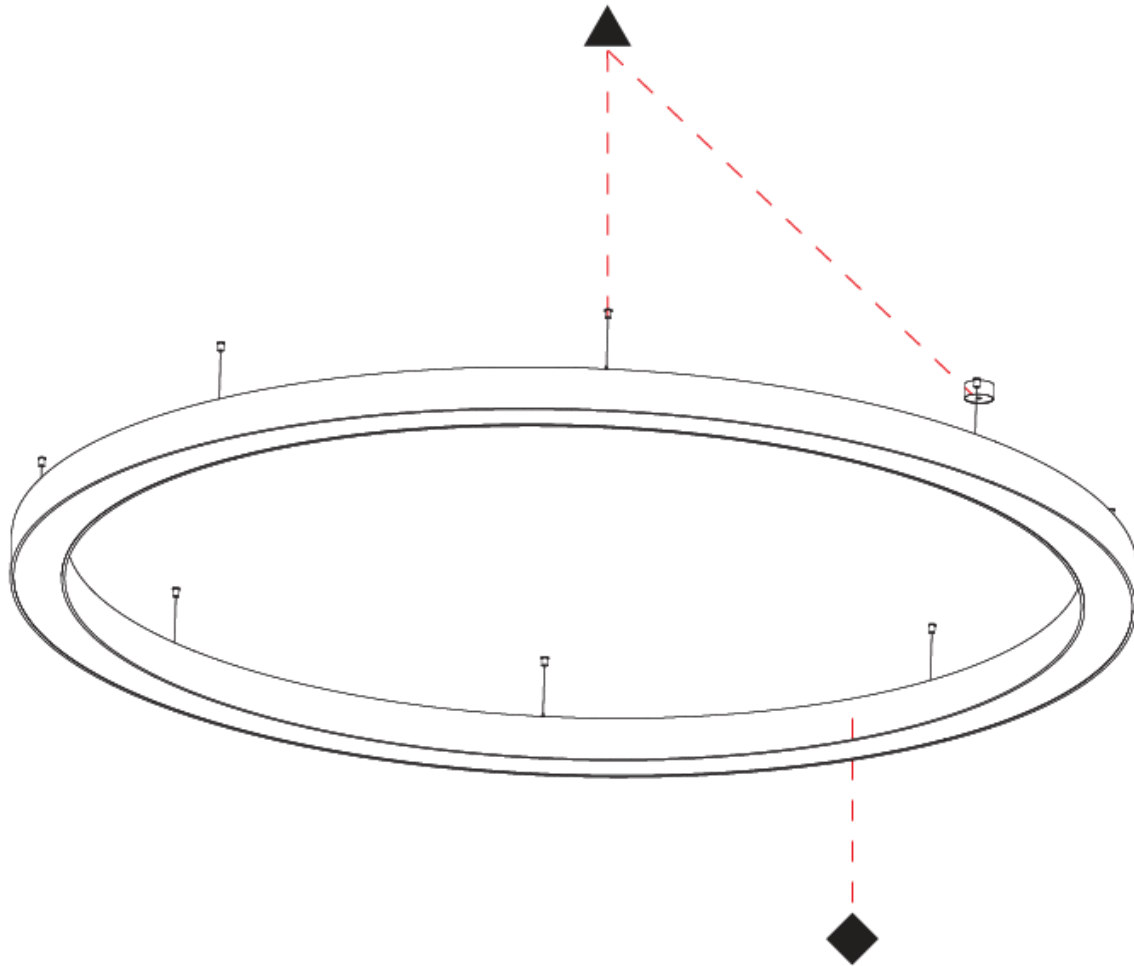

GLORIOUS 150 SUSPENSION

A30184-

PROJECT	_____
TYPE	_____
SPECIFIER	_____
QUANTITY	_____
DATE	_____

A