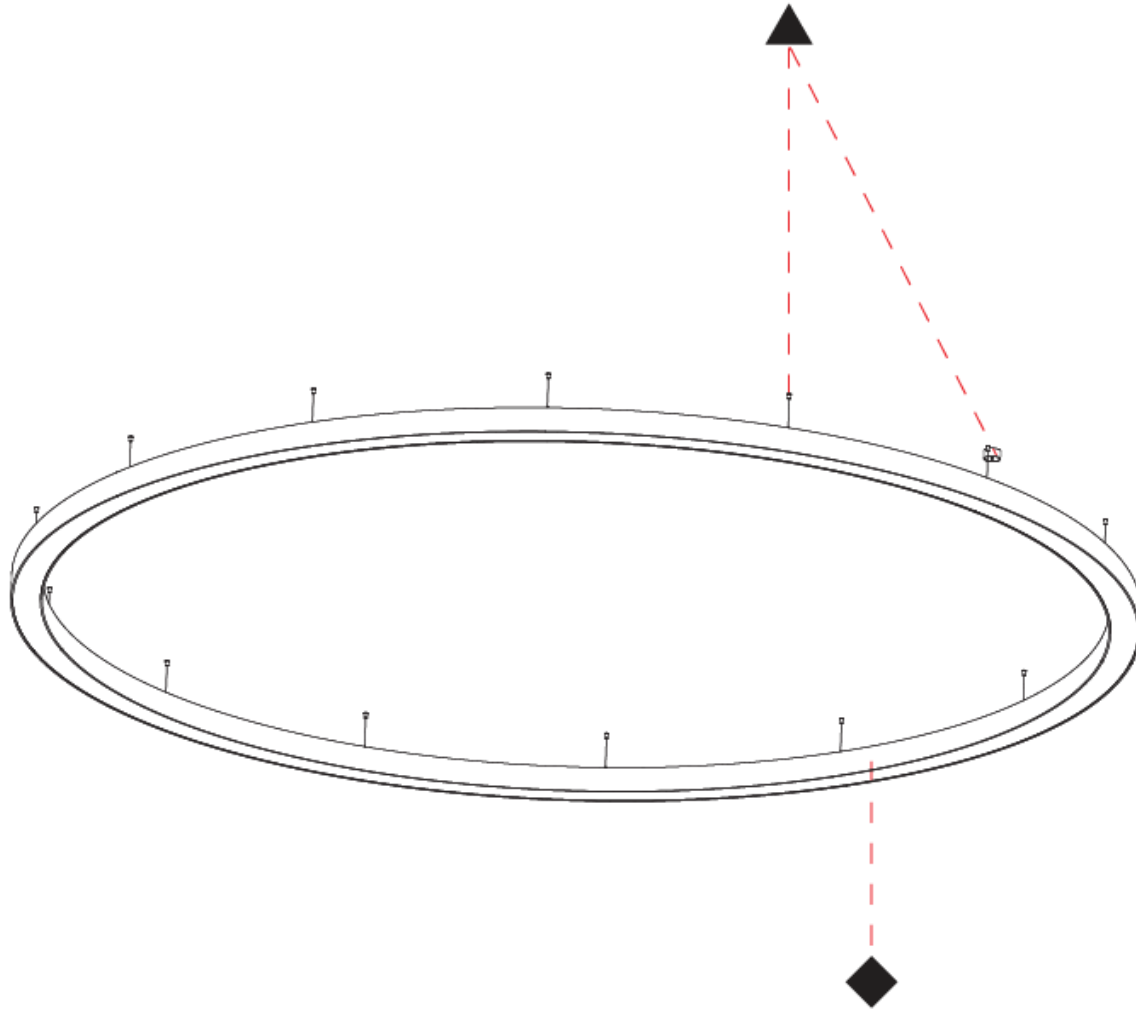

Certified By: Certified for North American Standards
 IP rating: IP20

5100mm 200 ¹³/₁₆"

5400mm 212 ⁵/₈"

GLORIOUS 150 SUSPENSION

A30188-

PROJECT	_____
TYPE	_____
SPECIFIER	_____
QUANTITY	_____
DATE	_____

A

PROJECT	_____
TYPE	_____
SPECIFIER	_____
QUANTITY	_____
DATE	_____