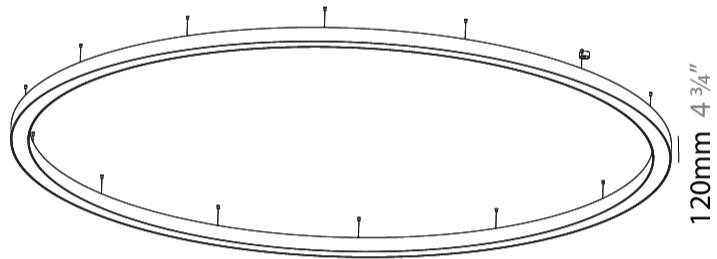

Shape: Round
 Diameter (mm): 5400
 Diameter (in): 212 ⁵/₈
 Depth (mm): 120
 Depth (in): 4 ³/₄
 Max. Overall Height (mm): 2120
 Max. Overall Height (in): 83 ⁷/₁₆
 Weight (kg): 69.5
 Weight (lbs): 152.9
 Diffuser: PMMA - Opal
 Fixture Finish: [SSR / BKV / CWI / CRY / HAB / UFT / ITA / RUA / FTG / MYG / LOD / PUS / FRO / FUP / KIA / POP / BLS / SPG / MEY / GOH / CHC / COM / ABZ / JAG / OBR / MOS / ROR](#)
 Fixture Material: PMMA / Aluminum

Certified By: Certified for North American Standards
 IP rating: IP20

5100mm 200 ¹³/₁₆"

5400mm 212 ⁵/₈"

GLORIOUS 150 SUSPENSION

A30188-

PROJECT	_____
TYPE	_____
SPECIFIER	_____
QUANTITY	_____
DATE	_____

A

PROJECT	_____
TYPE	_____
SPECIFIER	_____
QUANTITY	_____
DATE	_____

PHYSICAL

Shape: Round
 Diameter (mm): 5400
 Diameter (in): 212 ⁵/₈
 Height (mm): 120
 Height (in): 4 ³/₄
 Weight (kg): 68
 Weight (lbs): 149.6
 Diffuser: PMMA - Opal
 Fixture Finish: SSR / BKV / CWI / CRY / HAB / UFT / ITA / RUA / FTG / MYG / LOD / PUS / FRO / FUP / KIA / POP / BLS / SPG / MEY / GOH / CHC / COM / ABZ / JAG / OBR / MOS / ROR
 Fixture Material: PMMA / Aluminum

Certified By: Certified for North American Standards
 IP rating: IP20

Ø 5100mm 200 ¹³/₁₆"

Ø 5400mm 212 ⁵/₈"

A32920-

PROJECT _____

TYPE _____

SPECIFIER _____

QUANTITY _____