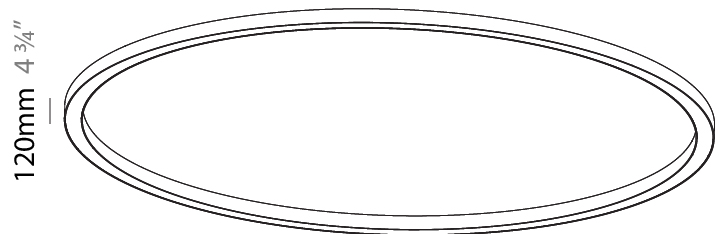

1. To build a product code in our configurator select the specify button on the base model # product page
2. To build a manual product code on this datasheet choose from the options listed below in blue font and add the suffix to the base model #

GENERAL

Series: Glorious
Subseries: Glorious 150
Partner: Prolicht
Division: Architectural
Installation: Surface
Product Type: Ceiling Surface
Mounting Location: Ceiling
Light Distribution: Direct

PHYSICAL

Shape: Round
Diameter (mm): 5400
Diameter (in): 212 ⁵/₈
Height (mm): 120
Height (in): 4 ³/₄
Weight (kg): 68
Weight (lbs): 149.6
Diffuser: PMMA - Opal
Fixture Finish: SSR / BKV / CWI / CRY / HAB / UFT / ITA / RUA / FTG / MYG / LOD / PUS / FRO / FUP / KIA / POP / BLS / SPG / MEY / GOH / CHC / COM / ABZ / JAG / OBR / MOS / ROR
Fixture Material: PMMA / Aluminum

ELECTRICAL

Lamp Type: LED (Zhaga Standard)
Input Wattage (W): 274.1
Total Output Wattage (W): 224 / 179.2 (3500K)
Dimming: 0-10V Dimming / Phase Dimming (120Vac Only)
Driver Included: Yes
Driver Location: Integrated
Driver Type: Constant Current - 120 / 277Vac
Driver Class: Class 2
Input Voltage (V): 120 - 277
Constant Current (MA): 350 / 800 (3500K)

LED

Color Temperature (°K): 2700 / 3000 / 3500 / 4000
Max. Delivered Lumen (lm): Max 26807
Nominal Lumen (lm): Max 37614
CRI: >90 CRI
Efficiency (%): 65
Lamp Life (hrs): 50000

OPTICAL

RATINGS AND CERTIFICATIONS

Certified By: Certified for North American Standards
IP rating: IP20

Ø 5100mm 200 ¹³/₁₆"

Ø 5400mm 212 ⁵/₈"