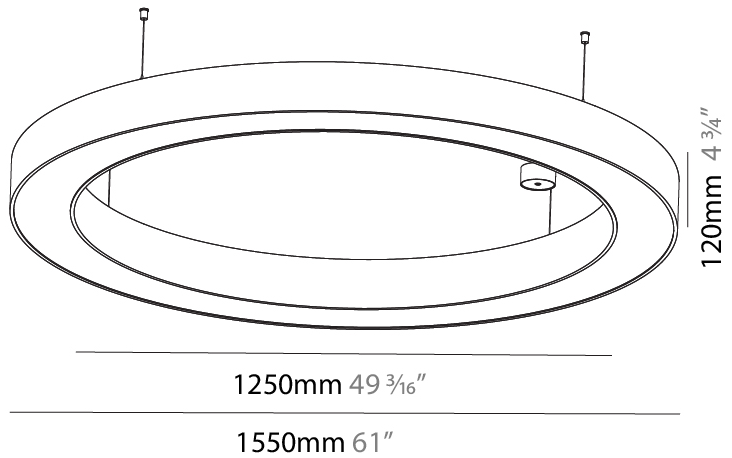

GENERAL

Series: Glorious
Subseries: Glorious 150
Partner: Prolicht
Division: Architectural
Installation: Suspension
Product Type: Pendant
Mounting Location: Ceiling
Light Distribution: Direct / Indirect

PHYSICAL

Shape: Round
Diameter (mm): 1550
Diameter (in): 61
Height (mm): 120
Height (in): 4 ¾
Max. Overall Height (mm): 2120
Max. Overall Height (in): 83 ⅞
Weight (kg): 16.737
Weight (lbs): 36.90
Diffuser: [PMMA - Opal or Micro-Prism](#)
Fixture Finish: [SSR / BKV / CWI / CRY / HAB / UFT / ITA / RUA / FTG / MYG / LOD / PUS / FRO / FUP / KIA / POP / BLS / SPG / MEY / GOH / CHC / COM / ABZ / JAG / OBR / MOS / ROR](#)
Fixture Material: [PMMA / Aluminum](#)

ELECTRICAL

Lamp Type: LED (Zhaga Standard)
Input Wattage (W): 107.7
Total Output Wattage (W): 88 / 70.4 (3500K)
Dimming: [0-10V Dimming / Phase Dimming (120Vac Only)](#)
Driver Included: Yes
Driver Location: Integrated
Driver Type: Constant Current - 120 / 277Vac
Driver Class: Class 2
Input Voltage (V): 120 - 277
Constant Current (MA): 350 / 700/800 (3500K)

LED

Color Temperature (°K): [2700 / 3000 / 3500 / 4000](#)
Max. Delivered Lumen (lm): Max 10489 (6681 Dir / 3808 Ind)
Nominal Lumen (lm): Max 14777
CRI: >90 CRI
Efficiency (%): 68
Lamp Life (hrs): 50000

OPTICAL

RATINGS AND CERTIFICATIONS

Certified By: Certified for North American Standards
IP rating: IP20