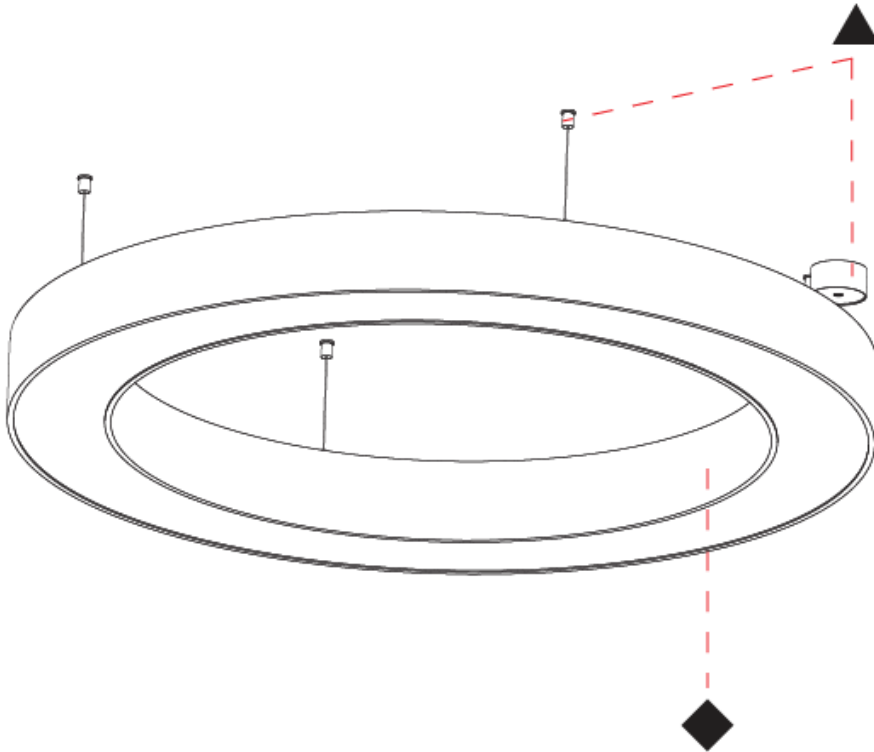

A30309- : A30309-DV-40K-03-01

PROJECT
TYPE
SPECIFIER
QUANTITY
DATE

A