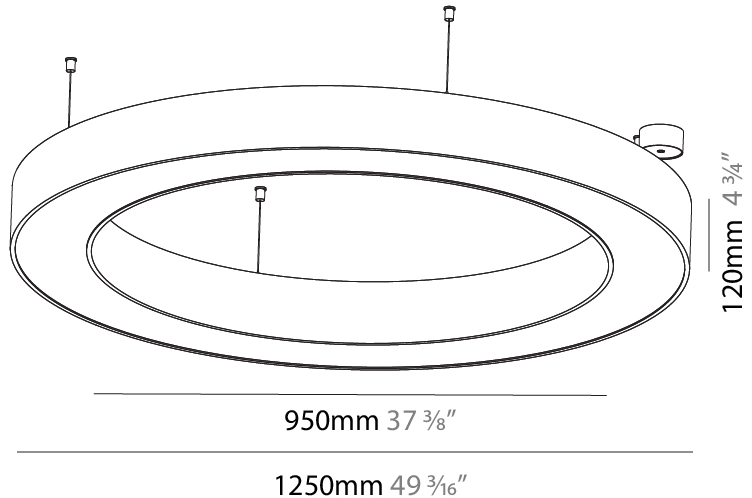

PROJECT	_____
TYPE	_____
SPECIFIER	_____
QUANTITY	_____
DATE	_____

GLORIOUS SUSPENSION

A30309- : A30309-DV-40K-03-01

base number

1. To build a product code in our configurator select the specify button on the base model # product page
2. To build a manual product code on this datasheet choose from the options listed below in blue font and add the suffix to the base model #

GENERAL

Series: Glorious
Partner: Prolicht
Division: Architectural
Installation: Suspension
Product Type: Pendant
Mounting Location: Ceiling
Light Distribution: Direct / Indirect

PHYSICAL

Shape: Round
Diameter (mm): 1250
Diameter (in): 49 3/16
Height (mm): 120
Height (in): 4 3/4
Max. Overall Height (mm): 2120
Max. Overall Height (in): 83 7/16
Weight (kg): 13.475
Weight (lbs): 29.70
Fixture Material: PMMA / Aluminum

ELECTRICAL

Lamp Type: LED (Zhaga Standard)
Input Wattage (W): 88.1
Total Output Wattage (W): 72
Dimming: 0-10V Dimming
Driver Included: Yes
Driver Location: Integrated
Driver Type: Constant Current
Driver Class: Class 2
Input Voltage (V): 120 - 277
Constant Current (MA): 350

LED

Color Temperature (°K): 4000
Max. Delivered Lumen (lm): 5345 Dir / 3264 Ind
CRI: >90 CRI
Efficiency (%): 68
Lamp Life (hrs): 50000

OPTICAL

RATINGS AND CERTIFICATIONS

Certified By: Certified for North American Standards
IP rating: IP20