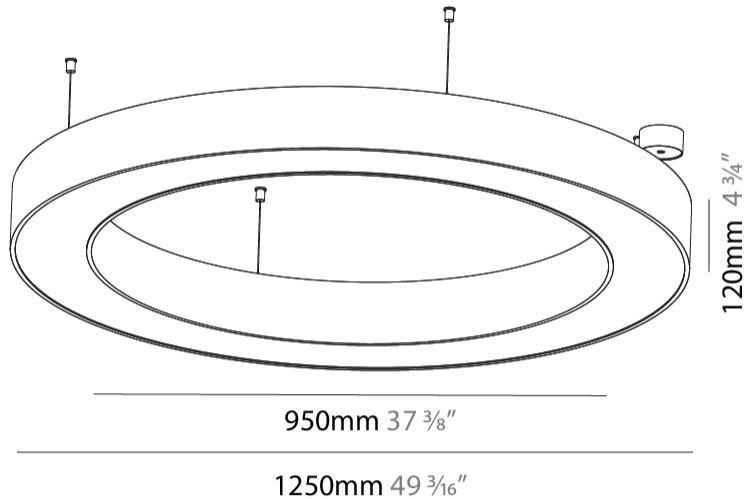

GENERAL

Series: Glorious
Subseries: Glorious 150
Partner: Prolicht
Division: Architectural
Installation: Suspension
Product Type: Pendant
Mounting Location: Ceiling
Light Distribution: Direct / Indirect

PHYSICAL

Shape: Round
Diameter (mm): 1250
Diameter (in): 49 ³/₁₆
Height (mm): 120
Height (in): 4 ³/₄
Max. Overall Height (mm): 2120
Max. Overall Height (in): 83 ⁷/₁₆
Weight (kg): 13.475
Weight (lbs): 29.70
Diffuser: [PMMA - Opal or Micro-Prism](#)
Fixture Finish: [SSR / BKV / CWI / CRY / HAB / UFT / ITA / RUA / FTG / MYG / LOD / PUS / FRO / FUP / KIA / POP / BLS / SPG / MEY / GOH / CHC / COM / ABZ / JAG / OBR / MOS / ROR](#)
Fixture Material: PMMA / Aluminum

ELECTRICAL

Lamp Type: LED (Zhaga Standard)
Input Wattage (W): 88.1
Total Output Wattage (W): 72 / 57.6 (3500K)
Dimming: [0-10V Dimming / Phase Dimming (120Vac Only)](#)
Driver Included: Yes
Driver Location: Integrated
Driver Type: Constant Current
Driver Class: Class 2
Input Voltage (V): 120 - 277
Constant Current (MA): 350 / 1200/600 (3500K)

LED

[Color Temperature (°K): 2700 / 3000 / 3500 / 4000](#)
Max. Delivered Lumen (lm): Max 8609 (5345 Dir / 3264 Ind)
Nominal Lumen (lm): Max 12090
CRI: >90 CRI
Efficiency (%): 68
Lamp Life (hrs): 50000

OPTICAL

RATINGS AND CERTIFICATIONS

Certified By: Certified for North American Standards
IP rating: IP20