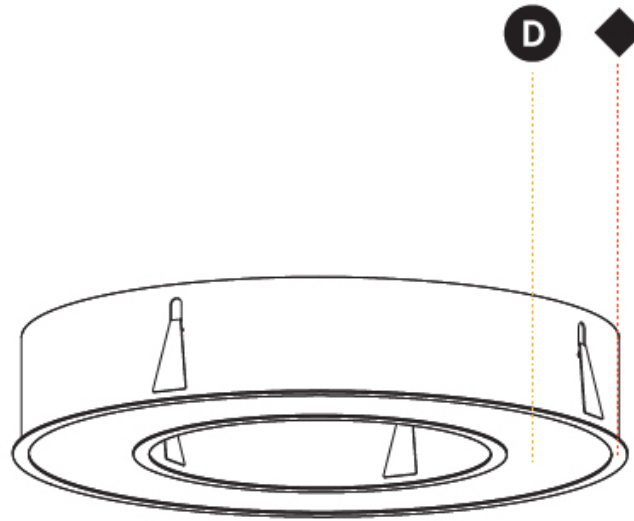

GLORIOUS 150 RECESSED

A37500-

PROJECT _____

TYPE _____

SPECIFIER _____

QUANTITY _____

DATE _____