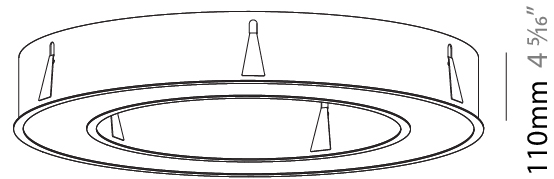

GENERAL

Series: Glorious
Subseries: Glorious 150
Partner: Prolicht
Division: Architectural
Installation: Recessed
Product Type: Ceiling Recessed
Mounting Location: Ceiling
Light Distribution: Direct

PHYSICAL

Shape: Round
Diameter (mm): 970
Diameter (in): 38 ³/₁₆
Height (mm): 110
Height (in): 4 ⁵/₁₆
Min. Recessing Depth (mm): 120
Min. Recessing Depth (in): 4 ³/₄
Weight (kg): 11.164
Weight (lbs): 24.61
Diffuser: PMMA - Opal or Micro-Prism
Fixture Finish: SSR / BKV / CWI / CRY / HAB / UFT / ITA / RUA / FTG / MYG / LOD / PUS / FRO / FUP / KIA / POP / BLS / SPG / MEY / GOH / CHC / COM / ABZ / JAG / OBR / MOS / ROR
Fixture Material: PMMA / Aluminum
Cut-out Measurements: Dia. 960mm / 37 13/16"

ELECTRICAL

Lamp Type: LED (Zhaga Standard)
Input Wattage (W): 44.1
Total Output Wattage (W): 36 / 28.8 (3500K)
Dimming: 0-10V Dimming / Phase Dimming (120Vac Only)
Driver Included: Yes
Driver Location: Integrated
Driver Type: Constant Current - 120 / 277Vac
Driver Class: Class 2
Input Voltage (V): 120 - 277
Constant Current (MA): 350 / 900 (3500K)

LED

Color Temperature (°K): 2700 / 3000 / 3500 / 4000
Max. Delivered Lumen (lm): Max 4008
Nominal Lumen (lm): Max 6045
CRI: >90 CRI
Efficiency (%): 65
Lamp Life (hrs): 50000

OPTICAL

RATINGS AND CERTIFICATIONS

Certified By: Certified for North American Standards
IP rating: IP20

Ø 628mm 24 3/4"

Ø 970mm 38 3/16 "

960mm x 640mm
37 13/16" x 25 3/16"

120mm
4 3/4"

10 - 15mm
3/8" - 9/16"