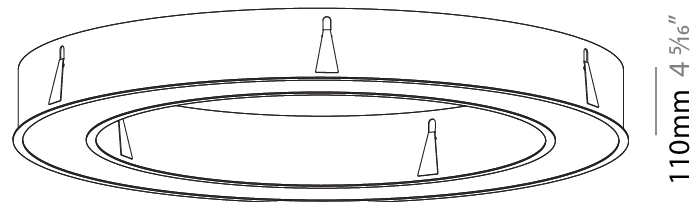

GENERAL

Series: Glorious
Subseries: Glorious 150
Partner: Prolicht
Division: Architectural
Installation: Recessed
Product Type: Ceiling Recessed
Mounting Location: Ceiling
Light Distribution: Direct

PHYSICAL

Shape: Round
Diameter (mm): 1270
Diameter (in): 50
Height (mm): 110
Height (in): 4 5/16
Min. Recessing Depth (mm): 120
Min. Recessing Depth (in): 4 3/4
Weight (kg): 15.446
Weight (lbs): 34.05
Diffuser: PMMA - Opal or Micro-Prism
Fixture Finish: SSR / BKV / CWI / CRY / HAB / UFT / ITA / RUA / FTG / MYG / LOD / PUS / FRO / FUP / KIA / POP / BLS / SPG / MEY / GOH / CHC / COM / ABZ / JAG / OBR / MOS / ROR
Fixture Material: PMMA / Aluminum
Cut-out Measurements: Dia. 1260mm / 49 5/8"

ELECTRICAL

Lamp Type: LED (Zhaga Standard)
Input Wattage (W): 58.7
Total Output Wattage (W): 48 / 38.4 (3500K)
Dimming: 0-10V Dimming / Phase Dimming (120Vac Only)
Driver Included: Yes
Driver Location: Integrated
Driver Type: Constant Current - 120 / 277Vac
Driver Class: Class 2
Input Voltage (V): 120 - 277
Constant Current (MA): 350 / 600 (3500K)

LED

Color Temperature (°K): 2700 / 3000 / 3500 / 4000
Max. Delivered Lumen (lm): Max 5345
Nominal Lumen (lm): Max 8060
CRI: >90 CRI
Efficiency (%): 65
Lamp Life (hrs): 50000

OPTICAL

RATINGS AND CERTIFICATIONS

Certified By: Certified for North American Standards
IP rating: IP20

Ø 928mm 36 9/16"

Ø 1270mm 50 "

110mm 4 5/16"

1260mm x 940mm
49 5/8" x 37"

120mm
4 3/4"

10 - 15mm
3/8" - 9/16"