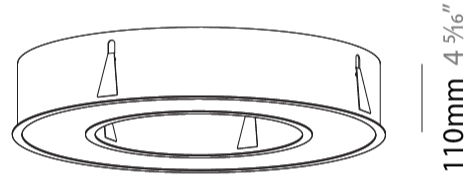

GENERAL

Series: Glorious
Subseries: Glorious 150
Partner: Prolicht
Division: Architectural
Installation: Recessed
Product Type: Ceiling Recessed
Mounting Location: Ceiling
Light Distribution: Direct

PHYSICAL

Shape: Round
Diameter (mm): 770
Diameter (in): 30 5/16
Height (mm): 110
Height (in): 4 5/16
Min. Recessing Depth (mm): 120
Min. Recessing Depth (in): 4 3/4
Weight (kg): 9.285
Weight (lbs): 20.47
Diffuser: PMMA - Opal or Micro-Prism
Fixture Finish: SSR / BKV / CWI / CRY / HAB / UFT / ITA / RUA / FTG / MYG / LOD / PUS / FRO / FUP / KIA / POP / BLS / SPG / MEY / GOH / CHC / COM / ABZ / JAG / OBR / MOS / ROR
Fixture Material: PMMA / Aluminum
Cut-out Measurements: Dia. 760mm / 29 15/16"

ELECTRICAL

Lamp Type: LED (Zhaga Standard)
Input Wattage (W): 29.1
Total Output Wattage (W): 24 / 19.2 (3500K)
Dimming: 0-10V Dimming / Phase Dimming (120Vac Only)
Driver Included: Yes
Driver Location: Integrated
Driver Type: Constant Current - 120 / 277Vac
Driver Class: Class 2
Input Voltage (V): 120 - 277
Constant Current (MA): 350 / 600 (3500K)

LED

Color Temperature (°K): 2700 / 3000 / 3500 / 4000
Max. Delivered Lumen (lm): Max 2672
Nominal Lumen (lm): Max 4030
CRI: >90 CRI
Efficiency (%): 65
Lamp Life (hrs): 50000

OPTICAL

RATINGS AND CERTIFICATIONS

Certified By: Certified for North American Standards
IP rating: IP20

Ø 428mm 16 7/8"

Ø 770mm 30 5/16"

110mm 4 5/16"

760mm x 440mm
29 15/16" x 17 5/16"

120mm
4 3/4"

10 - 15mm
3/8" - 9/16"