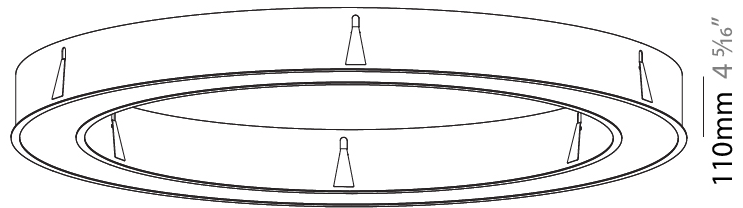

GENERAL

Series: Glorious
Subseries: Glorious 150
Partner: Prolicht
Division: Architectural
Installation: Recessed
Product Type: Ceiling Recessed
Mounting Location: Ceiling
Light Distribution: Direct

PHYSICAL

Shape: Round
Diameter (mm): 1570
Diameter (in): 61 13/16
Height (mm): 110
Height (in): 4 5/16
Min. Recessing Depth (mm): 120
Min. Recessing Depth (in): 4 3/4
Weight (kg): 16.624
Weight (lbs): 36.65
Diffuser: PMMA - Opal or Micro-Prism
Fixture Finish: SSR / BKV / CWI / CRY / HAB / UFT / ITA / RUA / FTG / MYG / LOD / PUS / FRO / FUP / KIA / POP / BLS / SPG / MEY / GOH / CHC / COM / ABZ / JAG / OBR / MOS / ROR
Fixture Material: PMMA / Aluminum
Cut-out Measurements: Dia. 1560mm / 61 7/16"

ELECTRICAL

Lamp Type: LED (Zhaga Standard)
Input Wattage (W): 73.4
Total Output Wattage (W): 60 / 48 (3500K)
Dimming: 0-10V Dimming / Phase Dimming (120Vac Only)
Driver Included: Yes
Driver Location: Integrated
Driver Type: Constant Current - 120 / 277Vac
Driver Class: Class 2
Input Voltage (V): 120 - 277
Constant Current (MA): 350 / 700/800 (3500K)

LED

Color Temperature (°K): 2700 / 3000 / 3500 / 4000
Max. Delivered Lumen (lm): Max 6881
Nominal Lumen (lm): Max 10075
CRI: >90 CRI
Efficiency (%): 65
Lamp Life (hrs): 50000

OPTICAL

RATINGS AND CERTIFICATIONS

Certified By: Certified for North American Standards
IP rating: IP20

Ø 1228mm 48 3/8"

Ø 1570mm 61 13/16"

110mm 4 5/16"

1560mm x 1240mm
61 7/16" x 48 13/16"

120mm
4 3/4"

10 - 15mm
3/8" - 9/16"