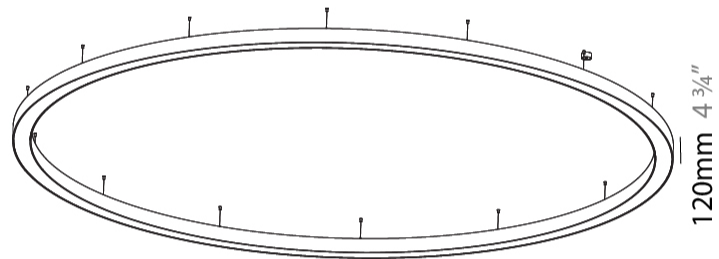

GENERAL

Series: Glorious
Subseries: Glorious 150
Partner: Prolicht
Division: Architectural
Installation: Suspension
Product Type: Pendant
Mounting Location: Ceiling
Light Distribution: Direct / Indirect

PHYSICAL

Shape: Round
Diameter (mm): 5400
Diameter (in): 212 ⁵/₈
Height (mm): 120
Height (in): 4 ³/₄
Max. Overall Height (mm): 2120
Max. Overall Height (in): 83 ⁷/₁₆
Weight (kg): 71.452
Weight (lbs): 157.19
Diffuser: PMMA - Opal
Fixture Finish: [SSR / BKV / CWI / CRY / HAB / UFT / ITA / RUA / FTG / MYG / LOD / PUS / FRO / FUP / KIA / POP / BLS / SPG / MEY / GOH / CHC / COM / ABZ / JAG / OBR / MOS / ROR](#)
Fixture Material: PMMA / Aluminum

ELECTRICAL

Lamp Type: LED (Zhaga Standard)
Input Wattage (W): 411.2
Total Output Wattage (W): 324 / 259.2 (3500K)
Dimming: [0-10V Dimming / Phase Dimming (120Vac Only)](#)
Driver Included: Yes
Driver Location: Integrated
Driver Type: Constant Current - 120 / 277Vac
Driver Class: Class 2
Input Voltage (V): 120 - 277
Constant Current (MA): 350 / 800/500 (3500K)

LED

Color Temperature (°K): [2700 / 3000 / 3500 / 4000](#)
Max. Delivered Lumen (lm): Max 39682 (24449 Dir / 15233 Ind)
Nominal Lumen (lm): Max 56420
CRI: >90 CRI
Efficiency (%): 70
Lamp Life (hrs): 50000

OPTICAL

RATINGS AND CERTIFICATIONS

Certified By: Certified for North American Standards
IP rating: IP20