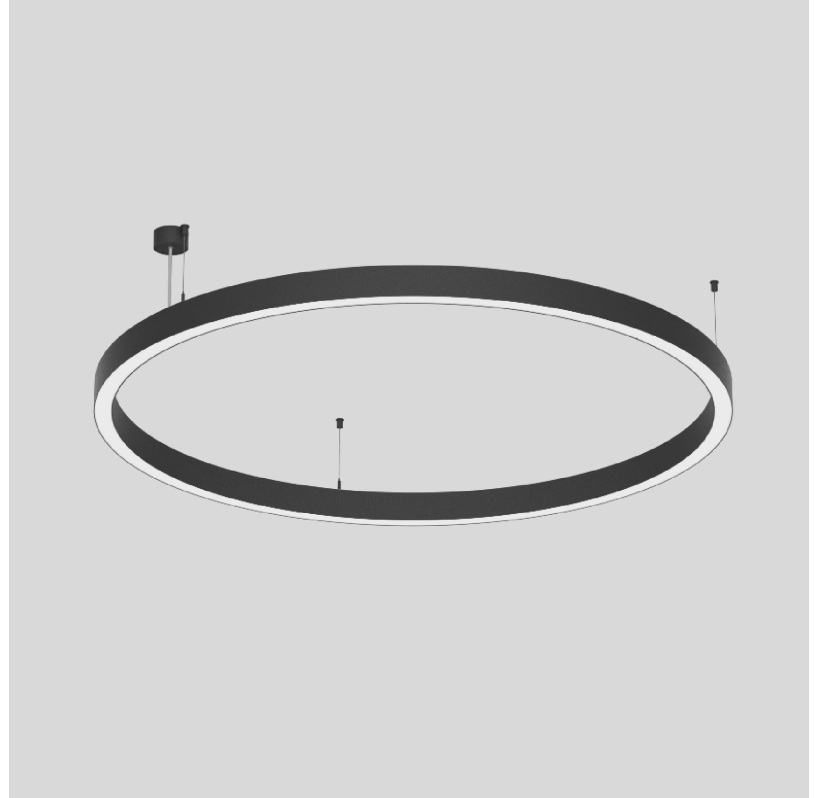

GENERAL

Series: Glorious
Subseries: Glorious 45
Partner: Prolicht
Division: Architectural
Installation: Suspension
Product Type: Pendant
Mounting Location: Ceiling
Light Distribution: Direct

PHYSICAL

Shape: Round
Diameter (mm): 1550
Diameter (in): 61
Height (mm): 76
Height (in): 3
Weight (kg): 9.5
Diffuser: PMMA - Opal / Microprism / Clear Microprism
Fixture Finish: SSR / BKV / CWI / CRY / HAB / UFT / ITA / RUA / FTG / MYG / LOD / PUS / FRO / FUP / KIA / POP / BLS / SPG / MEY / GOH / CHC / COM / ABZ / JAG / OBR / MOS / ROR
Fixture Material: PMMA / Aluminum
Cable Details: 2000mm/78 3/4" or 6000mm/236 1/4" Cable Transparent

ELECTRICAL

Lamp Type: LED
Input Wattage (W): 103.5
Total Output Wattage (W): 93.6
Dimming: Non-Dimming / 0-10V Dimming / Phase Dimming / DALI Dimming / MATTER Dimming
Driver Included: Yes
Driver Location: Integrated
Driver Type: Constant Current - Universal
Driver Class: Class 2
Input Voltage (V): 120 - 277
Constant Current (MA): 350

LED

Color Temperature (°K): 2700 / 3000 / 3500 / 4000
Max. Delivered Lumen (lm): Max 12112
Nominal Lumen (lm): Max 17040
CRI: >90 CRI
Lamp Life (hrs): 50000

OPTICAL

Adjustability: Fixed

RATINGS AND CERTIFICATIONS

Certified By: Certified for North American Standards
IP rating: IP40