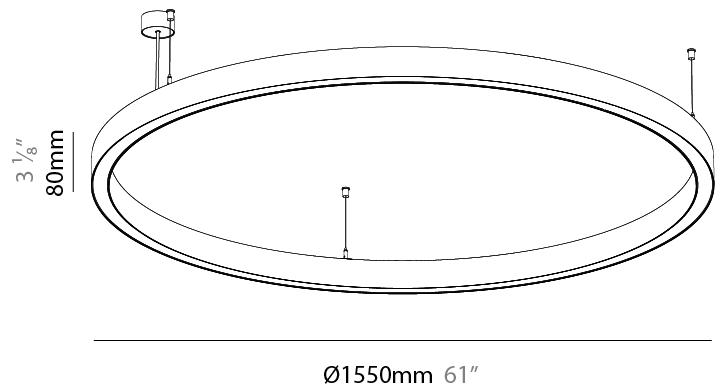

1. To build a product code in our configurator select the specify button on the base model # product page
2. To build a manual product code on this datasheet choose from the options listed below in blue font and add the suffix to the base model #

GENERAL

Series: Glorious
Subseries: Glorious 45
Partner: Prolicht
Division: Architectural
Installation: Suspension
Product Type: Pendant
Mounting Location: Ceiling
Light Distribution: Direct / Indirect

PHYSICAL

Shape: Round
Diameter (mm): 1550
Diameter (in): 61
Height (mm): 76
Height (in): 3
Weight (kg): 10.5
Diffuser: PMMA - Opal / Microprism / Clear Microprism
Fixture Finish: SSR / BKV / CWI / CRY / HAB / UFT / ITA / RUA / FTG / MYG / LOD / PUS / FRO / FUP / KIA / POP / BLS / SPG / MEY / GOH / CHC / COM / ABZ / JAG / OBR / MOS / ROR
Fixture Material: PMMA / Aluminum
Cable Details: 2000mm/78 3/4" or 6000mm/236 1/4" Cable Transparent

ELECTRICAL

Lamp Type: LED
Input Wattage (W): 152.5
Total Output Wattage (W): 138.1
Dimming: Non-dimming / DALI Dimming / MATTER Dimming
Driver Included: Yes
Driver Location: Integrated
Driver Type: Constant Current - Universal
Driver Class: Class 2
Input Voltage (V): 120 - 277

LED

Color Temperature (°K): 2700-6500 Tunable White
Max. Delivered Lumen (lm): Max 19129
Nominal Lumen (lm): Max 25155
CRI: >90 CRI
Lamp Life (hrs): 50000

OPTICAL

Adjustability: Fixed

RATINGS AND CERTIFICATIONS

Certified By: Certified for North American Standards
IP rating: IP40