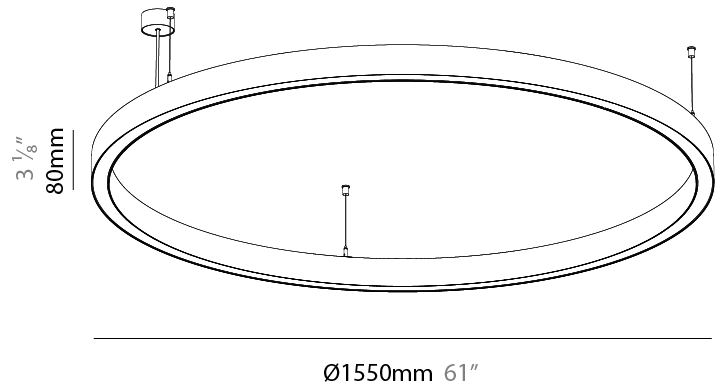

1. To build a product code in our configurator select the specify button on the base model # product page
2. To build a manual product code on this datasheet choose from the options listed below in blue font and add the suffix to the base model #

GENERAL

Series: Glorious
Subseries: Glorious 45
Partner: Prolicht
Division: Architectural
Installation: Suspension
Product Type: Pendant
Mounting Location: Ceiling
Light Distribution: Direct / Indirect

PHYSICAL

Shape: Round
Diameter (mm): 1550
Diameter (in): 61
Height (mm): 76
Height (in): 3
Weight (kg): 10.5
Diffuser: [PMMA - Opal / Microprism / Clear Microprism](#)
Fixture Finish: [SSR / BKV / CWI / CRY / HAB / UFT / ITA / RUA / FTG / MYG / LOD / PUS / FRO / FUP / KIA / POP / BLS / SPG / MEY / GOH / CHC / COM / ABZ / JAG / OBR / MOS / ROR](#)
Fixture Material: PMMA / Aluminum
Cable Details: 2000mm/78 3/4" or 6000mm/236 1/4" Cable Transparent

ELECTRICAL

Lamp Type: LED
Input Wattage (W): 152.5
Total Output Wattage (W): 138.1
Dimming: [Non-dimming / DALI Dimming / MATTER Dimming](#)
Driver Included: Yes
Driver Location: Integrated
Driver Type: Constant Current - Universal
Driver Class: Class 2
Input Voltage (V): 120 - 277

LED

Color Temperature (°K): 2700-6500 Tunable White
Max. Delivered Lumen (lm): Max 19129
Nominal Lumen (lm): Max 25155
CRI: >90 CRI
Lamp Life (hrs): 50000

OPTICAL

Adjustability: Fixed

RATINGS AND CERTIFICATIONS

Certified By: Certified for North American Standards
IP rating: IP40